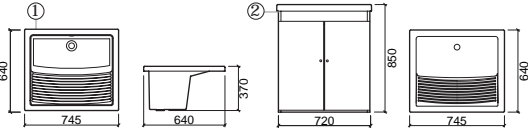

LAUNDRY SINK/BACS A LAVER

RIBA 75

€ W/B

108630	75 LAUNDRY SINK BAC A LAVER 75 [38.5Kg]	① 745X640X370	121.44
66340	75 FURNITURE MEUBLE 75 [25.1Kg]	② 720X640X850	97.20

RIBA 40

€ W/B

108600	40 LAUNDRY SINK BAC A LAVER 40 [22.1Kg]	① 390X605X375	94.10
66040	40 FURNITURE MEUBLE 40 [16.2Kg]	② 380X605X840	65.19

SPECIAL PIECES
PIECES SPECIALES