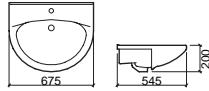

SEMI-RECESSED BASINS/LAVABO SEMI-ENCASTRÉS

WASH BASINS
LAVABOS

AVEIRO

			€ W/B	€ CR
103350	AVEIRO WASH BASIN LAVABO AVEIRO [18.8Kg]	675X545X200	107.67	129.13