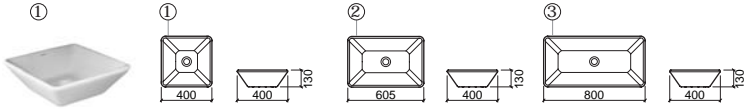

NOTE 40

			€ W/B	€ CR
109340	40 WASH BASIN LAVABO 40 [12.7Kg]	400X400X140	184.60	

BASINS TO PLACE/VASQUE À POSER

WASH BASINS
LAVABOS

SIGN

			€ W/B	€ CR
108930	40x40 WASH BASIN LAVABO 40x40 [8.6Kg]	①	400X400X130	168.88 198.79
108940	60x40 WASH BASIN LAVABO 60x40 [10.2Kg]	②	605X400X130	184.24 216.86
108950	80x40 WASH BASIN LAVABO 80x40 [14.4Kg]	③	800X400X130	214.94 253.01