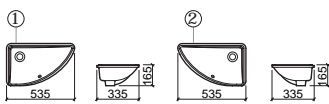

ANNA W/HOLE/THROU € W/B € CR

118330 ANNA WASH BASIN 0410X170 109.02 117.44
W/TAP HOLE[-]
LAVABO ANNA A/THROU P/ROBINETT [-]
[5.6Kg]

AGRES CORNER/COIN € W/B

118860 RIGHT WASH BASIN W/FIX. KIT ① 535X335X165 97.31
LAVABO DROIT A/VIS FIXATION
[8.0Kg]

118850 LEFT WASH BASIN W/FIX. KIT ② 535X335X165 97.31
LAVABO GAUCHE A/VIS FIXATION
[8.0Kg]

ANNA SQUARE/CARRÉ € W/B

118820 ANNA WASH BASIN 420X415X175 94.54
LAVABO ANNA
[5.0Kg]

COUNTERTOP BASINS/VASQUE À ENCASTRER