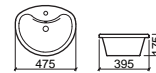

BIAR W/HOLE/THROU

			€ W/B	€ CR
118359	BIAR WASH BASIN W/TAP HOLE W/FIX. KIT LAVABO BIAR A/TROU P/ROBINETT A/VIS FIXATION [9.7Kg]	535X395X175	97.24	

MILLENNIUM

			€ W/B	€ CR
105360	MILLENNIUM WASH BASIN LAVABO MILLENNIUM [10.8Kg]	610X450X195	159.14	191.32

ONIL

			€ W/B	€ CR
118369	ONIL WASH BASIN [-] LAVABO ONIL [-] [7.2Kg]	520X400X185	80.61	96.74

CATÍ

			€ W/B	€ CR
118380	CATÍ WASH BASIN LAVABO CATÍ [9.8Kg]	475X395X175	61.99	74.39

ONIL W/HOLE/THROU

			€ W/B	€ CR
118360	ONIL WASH BASIN W/TAP HOLE[-] LAVABO ONIL A/TROU P/ROBINETT [-] [7.2Kg]	530X390X185	88.65	106.44