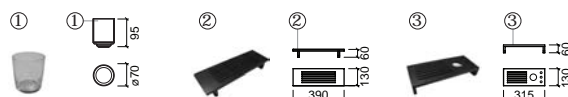

COMBY ACCESSORIES/ACCESSOIRES

			€ W/B	€ CR
6A8600	CUP OF GLASS VERRE [0.2Kg]	① Ø70X93 CR. TRANSPARENT	14.88	12.03
6A8605	SINGLE ACCESSORY ACCESSOIRE SIMPLE [0.6Kg]	② 390X130X60 CR. WENGUÉ	48.95	
6A8606	GLASS HOLDER ACCESSOIRE P/VERRE [0.5Kg]	③ 315X130X60 CR. WENGUÉ	48.18	
5A000805	TIC-TAC POP-UP WASTE [3*] TIC-TAC VIDAGE [3*] [0.3Kg]	CR. CHROME	43.08