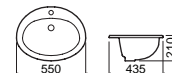

PARIS

			€ W/B	€ CR
108370	PARIS WASH BASIN LAVABO PARIS [9.3Kg]	550X435X210	86.08	103.32