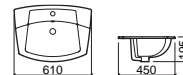

MILLENNIUM

			€ W/B	€ CR
105360	MILLENNIUM WASH BASIN LAVABO MILLENNIUM [10.8Kg]	610X450X195	159.14	191.32