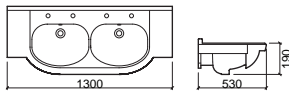

VALÊNCIA

			€ W/B	€ CR
108790	VALÊNCIA WASH BASIN LAVABO VALÊNCIA [38.8Kg]	1300X530X190	239.30	287.06