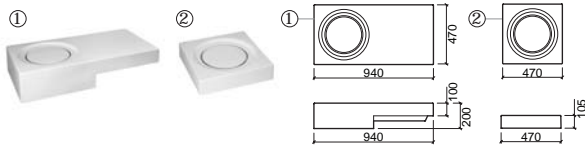

WALL HUNG BASINS/LAVABOS SUSPENDUS

WASH BASINS
LAVABOS

FLOW € W/B

109850	94 WASH BASIN LAVABO 94 [37.2Kg]	① 940X470X200	424.03
109840	47 WASH BASIN LAVABO 47 [17.1Kg]	② 470X470X105	175.46
1T9840	CERAMIC COVER COUVERTURE EN CÉRAMIQUE	Ø280X41	29.24