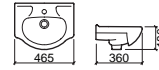

SEMI-RECESSED BASINS/LAVABO SEMI-ENCASTRÉS

WASH BASINS
LAVABOS

AVEIRO

			€ W/B	€ CR
103350	AVEIRO WASH BASIN LAVABO AVEIRO [18.8Kg]	675X545X200	107.67	129.13

MARIOLA 45

			€ W/B	€ CR
118750	45 WASH BASIN LAVABO 45 [10.0Kg]	1100X540X205	77.51	85.40