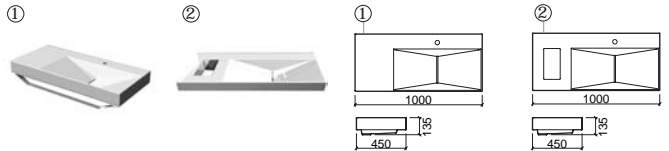

WALL HUNG BASINS/LAVABOS SUSPENDUS

WASH BASINS
LAVABOS

ASTRO CENTRAL

€ W/B € CHROME

108840	ASTRO WASH BASIN LAVABO ASTRO	① 1240X515X200	251.15
	☞ [29.0Kg]		
408841	CENTRAL CURVED TOWEL RAIL	②	53.29
	☞ PORTE-SERVIETTE COURBE CENTRAL		
	[0.7Kg]		
5A0803	SYPHON SIPHON	③	73.67
	☞ [0.8Kg]		

FLUX 100

€ W/B € CHROME

109780	100 WASH BASIN LAVABO 100	① 1000X450X135	328.92
	☞ [26.3Kg]		
109790	100 WASH BASIN W/HOLE	② 1000X450X135	339.99
	☞ LAVABO 100 A/TROU [23.8Kg]		
40910	100 TOWEL RAIL PORTE-SERVITTE 100	1000X75	185.62
	☞ [3.1Kg]