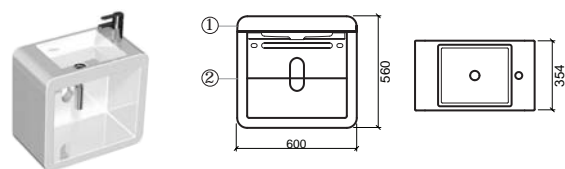

FRAME € W/B

109320	FRAME WASH BASIN LAVABO FRAME [11.2Kg]	① 600X354X177	195.00
109599	CERAMIC FURNITURE W/GLASS SHELF MEUBLE EN CERAMIQUE A/TABLETTE EN VERRE SHELF/TABLETTE. TRANSPARENT - GREY/GRIS	② 600X354X560	357.50

PLAN 150 € W/B € CR

108830	LAVATÓRIO DUPLO 150 [50.6Kg]	1500X470X130	240.00	288.00