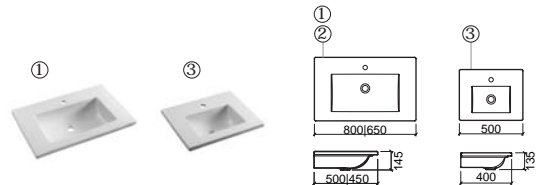

PALM 100

€ W/B

€ CR

109875	100 WASH BASIN LAVABO 100	1000X500X150	261.29	313.55
	[27.1Kg]			

PALM

€ W/B

€ CR

109835	80 WASH BASIN LAVABO 80	① 800X500X145	209.97	251.97
	[20.5Kg]			
109825	65 WASH BASIN LAVABO 65	② 650X450X145	169.41	203.29
	[16.6Kg]			
109815	50 WASH BASIN LAVABO 50	③ 500X400X135	130.96	157.14
	[11.3Kg]			