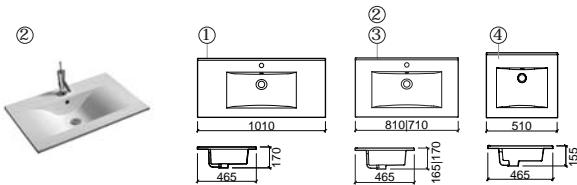

DÉNIA

€ W/B

118440	100 WASH BASIN LAVABO 100	① 1010X465X170	307.37
	[21.0Kg]		
118430	80 WASH BASIN LAVABO 80	② 810X465X165	276.65
	[19.2Kg]		
118420	70 WASH BASIN LAVABO 70	③ 710X465X170	261.26
	[17.2Kg]		
118450	50 WASH BASIN LAVABO 50	④ 510X465X155	230.51
	[11.2Kg]