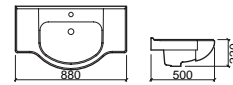

BARCELONA

			€ W/B	€ CR
108770	BARCELONA WASH BASIN LAVABO BARCELONA [24.6Kg]	880X500X220	166.28	199.57