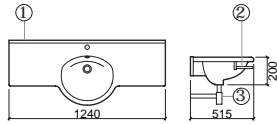

FLAT

			€ W/B
109890	FLAT WASH BASIN LAVABO FLAT [15.2Kg]	630X350X150	241.26

WALL HUNG BASINS/LAVABOS SUSPENDUS

WASH BASINS
LAVABOS

ASTRO CENTRAL

€ W/B € CHROME

108840	ASTRO WASH BASIN LAVABO ASTRO	① 1240X515X200	251.15
	☞ [29.0Kg]		
408841	CENTRAL CURVED TOWEL RAIL	②	53.29
	☞ PORTE-SERVIETTE COURBE CENTRAL		
	[0.7Kg]		
5A0803	SYPHON SIPHON	③	73.67
	☞ [0.8Kg]		