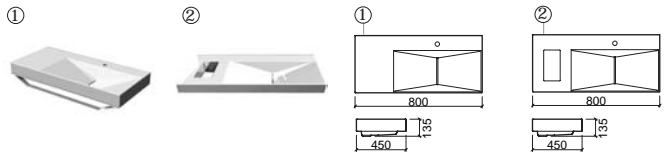

FLUX 80

€ W/B € CHROME

109760	80 WASH BASIN LAVABO 80	① 800X450X135	281.48
	☞ [19.4Kg]		
109770	80 WASH BASIN W/HOLE	② 800X450X135	292.56
	☞ LAVABO 80 A/TROU [18.6Kg]		
40908	80 TOWEL RAIL PORTE-SERVITTE 80	800X75	151.84
	☞ [2.5Kg]