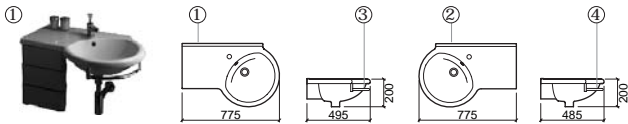

ASTRO RIGHT|DROIT/LEFT|GAUCHE

€ W/B € CHROME

108850	RIGHT WASH BASIN LAVABO DROIT	☞ ① 775X495X200	214.84
	☞ [17.7Kg]		
108860	LEFT WASH BASIN LAVABO GAUCHE	☞ ② 775X485X200	214.84
	☞ [17.7Kg]		
40885	RIGHT CURVED TOWEL RAIL	☞ ③	53.29
	☞ PORTE-SERVITTE COURBE DROIT		
	[0.6Kg]		
40886	LEFT CURVED TOWEL RAIL	☞ ④	53.29
	☞ PORTE-SERVITTE COURBE GAUCHE		
	[0.6Kg]