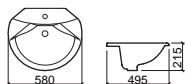

JADE

			€ W/B	€ CR
104360	JADE WASH BASIN LAVABO JADE [11.0Kg]	580X495X215	105.12	126.03