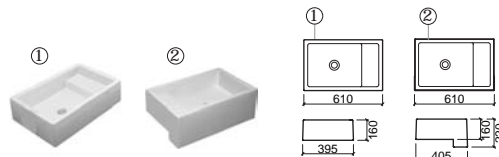

COMBY

			€ W/B	€ CR
108650	WASH BASIN LAVABO [20.9Kg]	① 610X395X160	141.98	
108660	WASH BASIN W/BRIM LAVABO A/BORD [24.7Kg]	② 610X405X220	165.63