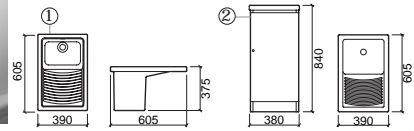

LAUNDRY SINK/BACS A LAVER

RIBA 75

€ W/B

108630	75 LAUNDRY SINK BAC A LAVER 75 [38.5Kg]	① 745X640X370	121.44
66340	75 FURNITURE MEUBLE 75 [25.1Kg]	② 720X640X850	97.20

RIBA 40

€ W/B

108600	40 LAUNDRY SINK BAC A LAVER 40 [22.1Kg]	① 390X605X375	94.10
66040	40 FURNITURE MEUBLE 40 [16.2Kg]	② 380X605X840	65.19

SPECIAL PIECES
PIECES SPECIALES