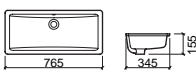

118940 AGRES WASH BASIN 440X260X150 91.39
W/FIX. KIT
LAVABO AGRES A/VIS FIXATION
[5.8Kg]

ANNA € W/B € CR

118320 ANNA WASH BASIN [-] 0410X185 100.61 109.02
LAVABO ANNA [-]
[5.9Kg]

AGRES 75 € W/B

118880 AGRES WASH BASIN 765X345X155 127.94
W/FIX. KIT
LAVABO AGRES A/VIS FIXATION
[9.0Kg]