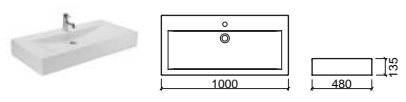

PLAN 100 € W/B € CR

108820	100 WASH BASIN LAVABO 100 [31.4Kg]	1000X480X135	170.00	204.00