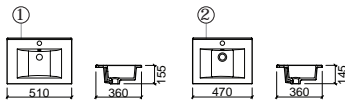

DÉNIA-MINI

€ W/B

118470	50 WASH BASIN LAVABO 50	① 510X360X155	215.85
	[9.0Kg]		
118460	45 WASH BASIN LAVABO 45	② 470X360X145	201.92
	[8.5Kg]