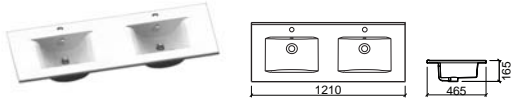

COUNTERTOP BASINS/VASQUE À ENCASTRER

WASH BASINS
LAVABOS

DÉNIA 120

€ W/B

118480	120 DOUBLE WASH BASIN LAVABO DOUBLE 120	1210X465X165	182.00
	[25.5Kg]