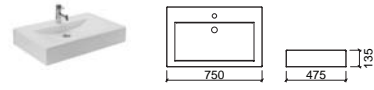

PLAN 75 € W/B € CR

108810	75 WASH BASIN LAVABO 75 [23.2Kg]	750X475X135	120.00	144.00