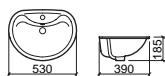

ONIL

			€ W/B	€ CR
118369	ONIL WASH BASIN [-] LAVABO ONIL [-] [7.2Kg]	520X400X185	80.61	96.74

CATÍ

			€ W/B	€ CR
118380	CATÍ WASH BASIN LAVABO CATÍ [9.8Kg]	475X395X175	61.99	74.39

ONIL W/HOLE/THROU

			€ W/B	€ CR
118360	ONIL WASH BASIN W/TAP HOLE[-] LAVABO ONIL A/TROU P/ROBINETT [-] [7.2Kg]	530X390X185	88.65	106.44