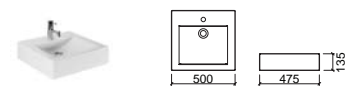

PLAN 50 € W/B € CR

108800	50 WASH BASIN LAVABO 50 [14.9Kg]	500X475X130	99.00	118.80