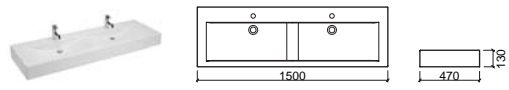

PLAN 150 € W/B € CR

108830	LAVATÓRIO DUPLO 150 [50.6Kg]	1500X470X130	240.00	288.00