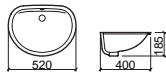

BIAR W/HOLE/THROU

			€ W/B	€ CR
118359	BIAR WASH BASIN W/TAP HOLE W/FIX. KIT LAVABO BIAR A/TROU P/ROBINETT A/VIS FIXATION [9.7Kg]	535X395X175	97.24	

MILLENNIUM

			€ W/B	€ CR
105360	MILLENNIUM WASH BASIN LAVABO MILLENNIUM [10.8Kg]	610X450X195	159.14	191.32

ONIL

			€ W/B	€ CR
118369	ONIL WASH BASIN [-] LAVABO ONIL [-] [7.2Kg]	520X400X185	80.61	96.74

CATÍ

			€ W/B	€ CR
118380	CATÍ WASH BASIN LAVABO CATÍ [9.8Kg]	475X395X175	61.99	74.39

ONIL W/HOLE/THROU

			€ W/B	€ CR
118360	ONIL WASH BASIN W/TAP HOLE[-] LAVABO ONIL A/TROU P/ROBINETT [-] [7.2Kg]	530X390X185	88.65	106.44