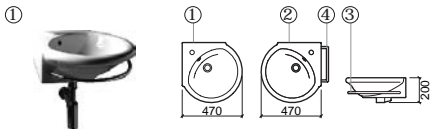

TINY RIGHT|DROIT/LEFT|GAUCHE

€ W/B € CHROME

108700	RIGHT WASH BASIN LAVABO DROIT	☞ ① 470X470X200	139.58
	☞ [13.3Kg]		
108710	LEFT WASH BASIN LAVABO GAUCHE	☞ ② 470X470X200	139.58
	☞ [13.3Kg]		
40870	CURVED TOWEL RAIL PORTE-SERVITTE COURBE	③	48.80
	☞ [0.5Kg]		
40871	STRAIGHT TOWEL RAIL PORTE-SERVITTE	④	41.98
	☞ [0.4Kg]