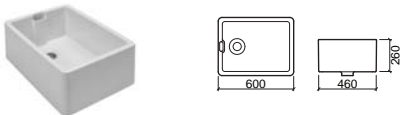

UNU

			€ W/B
109740	UNU WASH BASIN LAVABO UNU [17.9Kg]	①	Ø400X320 416.72
109200	UNU PEDESTAL COLONNE UNU [30.3Kg]	②	Ø400X630 372.86

FRAME

			€ W/B
109320	FRAME WASH BASIN LAVABO FRAME [11.2Kg]		600X354X177 195.00

JOIN

			€ W/B
109710	JOIN WASH BASIN LAVABO JOIN [11.7Kg]		610X410X165 260.27

BELFAST

			€ W/B	€ CR
740000V	WASH BASIN W/POP-UP LAVABO A/VIDAGE [27.9Kg]		600X460X295	235.66
740000	WASH BASIN LAVABO [27.7Kg]		600X460X260	214.24
474011	BELFAST POP-UP VIDAGE BELFAST [0.2Kg]			21.42