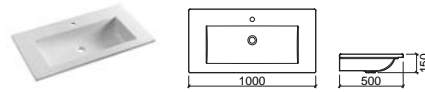

PALM 100

€ W/B

€ CR

109875	100 WASH BASIN LAVABO 100	1000X500X150	261.29	313.55
	[27.1Kg]