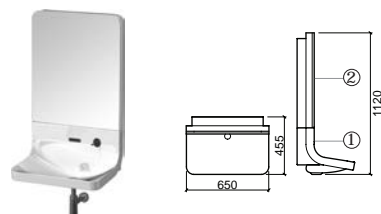

SLIDE

			€ W/B	€ CR
109860	80 WASH BASIN LAVABO 80 [18.8Kg]		650X535X280	248.57

NEWDAY 65

			€ W/B	€ CR
113340	65 WASH BASIN LAVABO 65 [25.3Kg]		650X535X280	221.40 265.68

BLEND

			€ W/B	€ CR
109330	WASH BASIN W/CASCADE MIXER LAVABO A/ROBINETT CASCADE [23.5Kg]	①	650X455X370	468.00
66271	MIRROR W/CABINET MIROIR A/CABINET [25.3Kg]	②	650X135X750	494.00