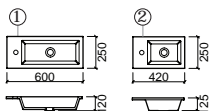

ALICANTE

€ W/B

118920	60 WASH BASIN LAVABO 60	① 600X250X120	186.14

☞ [8.2Kg]

118910	41 WASH BASIN LAVABO 41	② 420X250X125	126.85

☞ [5.4Kg]