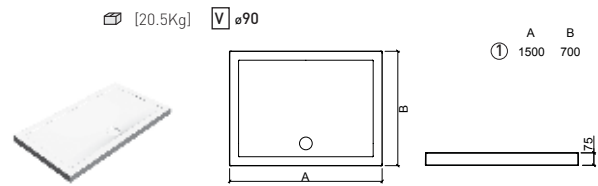

OPEN 150

€ W/B

801590	150x70 SHOWER TRAY [C=7.5CM] RECEVEUR DE DOUCHE 150x75 [C=7.5CM]	① 1500x700x75	263.98