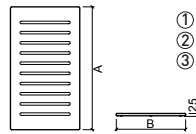

STRADO 100

€ WENGUÉ € TEKA

64035	PLATFORM 850x600 F/STRADO 100x75 CAILLEBOTIS 850x600 P/STRADO 100x75 [6.1Kg]	① 850X600X25	243.23	243.23
64036	PLATFORM 850x650 F/STRADO 100x80 CAILLEBOTIS 850x650 P/STRADO 100x80 [6.3Kg]	② 850X650X25	253.07	253.07
64037	PLATFORM 850x750 F/STRADO 100x90 CAILLEBOTIS 850x750 P/STRADO 100x90 [7.2Kg]	③ 850X750X25	274.16	274.16

	A	B
①	850	600
②	850	650
③	850	750

EXTRA-LARGE

€ WENGUÉ

6072273	PLATFORM F/EXTRA-LARGE 120x90 [-] CAILLEBOTIS P/EXTRA-LARGE 120x90 [-]	1060X752X15	322.13