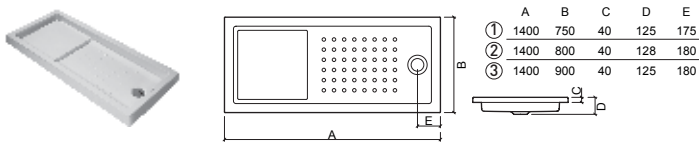

STRADO 140

€ W/B

800380	140x75 SHOWER TRAY [C=4CM] RECEVEUR DE DOUCHE 140x75 [C=4CM] [20.5Kg] $\varnothing 90$	① 1400X750X125	197.67
800680	140x80 SHOWER TRAY [C=4CM] RECEVEUR DE DOUCHE 140x80 [C=4CM] [22.5Kg] $\varnothing 90$	② 1400X800X128	255.00
800770	140x90 SHOWER TRAY [C=4CM] RECEVEUR DE DOUCHE 140x90 [C=4CM] [25.0Kg] $\varnothing 90$	③ 1400X900X125	319.04