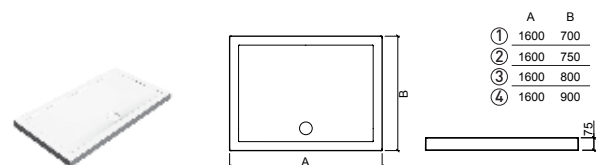

OPEN 160

€ W/B

801630	160x70 SHOWER TRAY [C=7.5CM] RECEVEUR DE DOUCHE 160x70 [C=7.5CM]	① 1600x700x75	261.62
801640	160x75 SHOWER TRAY [C=7.5CM] RECEVEUR DE DOUCHE 160x75 [C=7.5CM]	② 1600x750x75	271.92
801650	160x80 SHOWER TRAY [C=7.5CM] RECEVEUR DE DOUCHE 160x80 [C=7.5CM]	③ 1600x800x75	282.73
801660	160x90 SHOWER TRAY [C=7.5CM] RECEVEUR DE DOUCHE 160x90 [C=7.5CM]	④ 1600x900x75	299.73