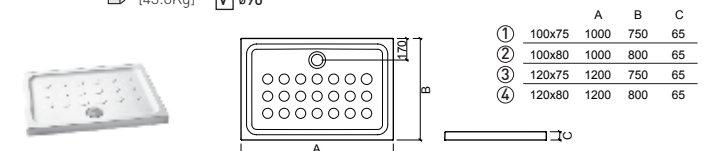

TIME

€ W/B

107312	100x75 SHOWER TRAY RECEVEUR DE DOUCHE 100x75 [35.0Kg] $\varnothing 90$	① 1000X750X65	179.42
107322	100x80 SHOWER TRAY RECEVEUR DE DOUCHE 100x80 [43.8Kg] $\varnothing 90$	② 1000X800X65	197.66
107342	120x75 SHOWER TRAY RECEVEUR DE DOUCHE 120x75 [35.2Kg] $\varnothing 90$	③ 1200X750X65	212.87
107352	120x80 SHOWER TRAY RECEVEUR DE DOUCHE 120x80 [43.8Kg] $\varnothing 90$	④ 1200X800X65	250.88