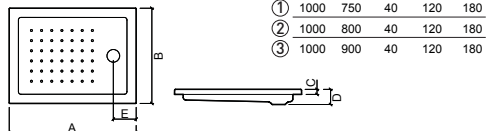

STRADO 100

€ W/B

800890	100x75 SHOWER TRAY [C=4CM] RECEVEUR DE DOUCHE 170x75 [C=4CM]	① 1000X750X120	189.76	
800920	100x80 SHOWER TRAY [C=4CM] RECEVEUR DE DOUCHE 170x80 [C=4CM]	② 1000X800X120	217.21	
800940	100x90 SHOWER TRAY [C=4CM] RECEVEUR DE DOUCHE 170x90 [C=4CM]	③ 1000X900X120	289.62