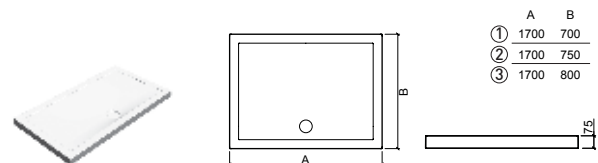

OPEN 170

€ W/B

801670	170x70 SHOWER TRAY [C=7.5CM] RECEVEUR DE DOUCHE 170x70 [C=7.5CM]	① 1700x700x75	277.07
801680	170x75 SHOWER TRAY [C=7.5CM] RECEVEUR DE DOUCHE 170x75 [C=7.5CM]	② 1700x750x75	287.37
801690	170x80 SHOWER TRAY [C=7.5CM] RECEVEUR DE DOUCHE 170x80 [C=7.5CM]	③ 1700x800x75	297.67