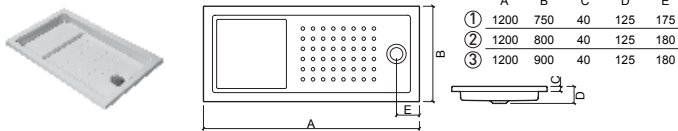

SHOWER TRAYS RECEVEURS DE DOUCHE

STRADO 120

€ W/B

800370	120x75 SHOWER TRAY [C=4CM] RECEVEUR DE DOUCHE 120x75 [C=4CM] [17.0Kg] $\varnothing 90$	① 1200X750X125	189.76
800670	120x80 SHOWER TRAY [C=4CM] RECEVEUR DE DOUCHE 120x80 [C=4CM] [19.0Kg] $\varnothing 90$	② 1200X800X125	246.69
800760	120x90 SHOWER TRAY [C=4CM] RECEVEUR DE DOUCHE 120x90 [C=4CM] [21.0Kg] $\varnothing 90$	③ 1200X900X125	292.01