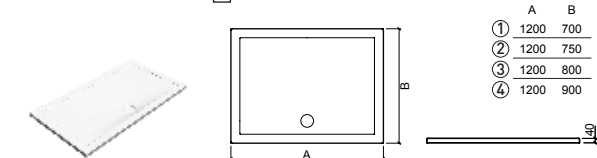

OPEN 120

€ W/B

801170	120x70 SHOWER TRAY ① [C=4CM] RECEVEUR DE DOUCHE 120x70 [C=4CM] [14.5Kg] [V] ø90	1200X700X40	243.23
800990	120x75 SHOWER TRAY ② [C=4CM] RECEVEUR DE DOUCHE 120x75 [C=4CM] [15.0Kg] [V] ø90	1200X750X40	267.35
801010	120x80 SHOWER TRAY ③ [C=4CM] RECEVEUR DE DOUCHE 120x80 [C=4CM] [15.5Kg] [V] ø90	1200X800X40	296.87
801020	120x90 SHOWER TRAY ④ [C=4CM] RECEVEUR DE DOUCHE 120x90 [C=4CM] [17.0Kg] [V] ø90	1200X900X40	321.37