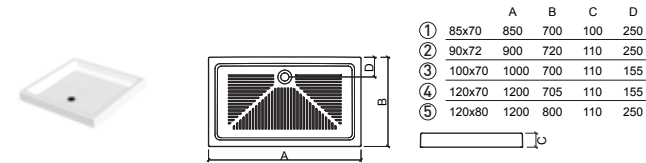

SHOWER TRAYS/RECEVEURS DE DOUCHE

MORAIRA

€ W/B € CR

- 107282** 85x70 SHOWER TRAY ① 850X700X100 166.04
RECEVEUR DE DOUCHE 85x70
[33.5Kg] [V] ø60
- 107602** 90x72 SHOWER TRAY BIO ② 900X720X110 170.53 204.63
RECEVEUR DE DOUCHE BIO 90x72
[34.0Kg] [V] ø60
- 107702** 100x70 SHOWER TRAY BIO ③ 1000X700X110 221.41
RECEVEUR DE DOUCHE 100x70 BIO
[38.4Kg] [V] ø60
- 107712** 120x70 SHOWER TRAY BIO ④ 1200X700X110 277.55
RECEVEUR DE DOUCHE 120x70 BIO
[38.0Kg] [V] ø60
- 107212** 120x80 SHOWER TRAY ⑤ 1200X800X110 301.14
RECEVEUR DE DOUCHE 120x80
[52.8Kg] [V] ø60