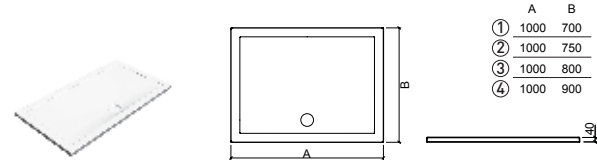

OPEN 100

€ W/B

801160	100x70 SHOWER TRAY ① [C=4CM] RECEVEUR DE DOUCHE 100x70 [C=4CM] [12.5Kg] [V] ø90	1000X700X40	189.80
800960	100x75 SHOWER TRAY ② [C=4CM] RECEVEUR DE DOUCHE 100x75 [C=4CM] [13.0Kg] [V] ø90	1000X750X40	217.22
800970	100x80 SHOWER TRAY ③ [C=4CM] RECEVEUR DE DOUCHE 100x80 [C=4CM] [13.5Kg] [V] ø90	1000X800X40	240.39
800980	100x90 SHOWER TRAY ④ [C=4CM] RECEVEUR DE DOUCHE 100x90 [C=4CM] [15.0Kg] [V] ø90	1000X900X40	256.21