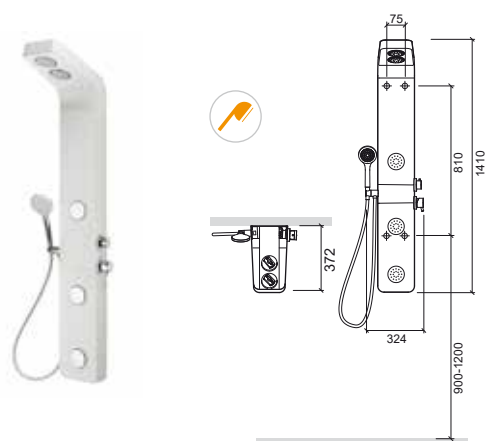

Reference Description € White

8887841 **SHADOW WITH THERMOSTATIC MIXER**
339x372x1410mm / 11.0Kg
White acrylic hydromassage column with thermostatic mixer, 3 jets, 2 head-showers and hand shower.

Reference Description € White

8887801 **SHADOW WITH SINGLE E-LEVER MIXER**
324x372x1410mm / 11.0Kg
White acrylic hydromassage column with single e-lever mixer, 3 jets, 2 head-showers and hand shower.