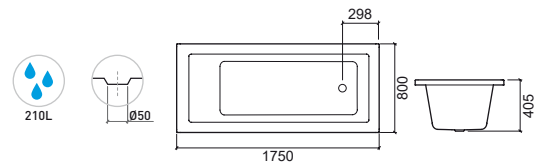

Reference Description € White

806000 **175x80 VÉRTICE** **256,11€**

- 1750x800x405mm / 28.0Kg
- Acrylic bathtub compatible with pop-up ø50 Ref. 49011.
- Available colors: **white**. Headrest Ref. 805606.
- Compatible feet: 811. Compatible panels: 806001 + 805102 / 800302.
- Compatible handles: 8001, 8002, 8012.

82600100 **175x80 VÉRTICE** **1 042,47€**
82600200 **X90 SYSTEM WHITE KIT**

- 1750x800x405mm / 55.0Kg
- Acrylic Bathtub with pop-up ø50 Ref. 490 included.
- Available colors: **white**. Headrest Ref. 805606.
- With chassis mounted. Compatible panels: 806001 + 805102 / 800302.
- Compatible handles: 8001, 8002, 8012.

82600111 **175x80 VÉRTICE** **1 045,85€**
82600211 **X90 SYSTEM CHROME KIT**

- 1750x800x405mm / 55.0Kg
- Acrylic Bathtub with pop-up ø50 Ref. 490 included.
- Available colors: **white**. Headrest Ref. 805606.
- With chassis mounted. Compatible panels: 806001 + 805102 / 800302.
- Compatible handles: 8001, 8002, 8012.