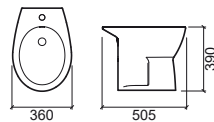

Reference	Description	€ White
135410	BIDET 360x505x390mm / 15.7Kg Does not include Fixing Kit (ref. 400).	64,12€

LEGEND.

✦ FIXATION ✪ WATER SUPPLY ✧ FLUSH § FINISH FLOOR

CETUS BASIC

design Suzana Nobre

Reference	Description	€ White	€ Other
135021	① F/D CLOSE-COUPLED WC 363x635x390mm / 17.2Kg Does not include Fixing Kit (ref. 400).	79,00€	
135022	② W/D CLOSE-COUPLED WC 363x629x390mm / 17.2Kg Does not include Fixing Kit (ref. 400).	79,00€	
135111	③ CISTERN 327x156x360mm / 7.2Kg Includes cover.	59,52€	
135113	③ CISTERN [SE] 327x156x360mm Includes cover.	59,52€	
33591113	ECO DISMOUNTED MECHANISM		38,30€
33593113	ECO [SE] DISMOUNTED MECHANISM		38,30€
23511	TOILET SEAT 1.9Kg Duroplast toilet seat with stainless steel hinges. With anti-bacterial protection.	38,89€	