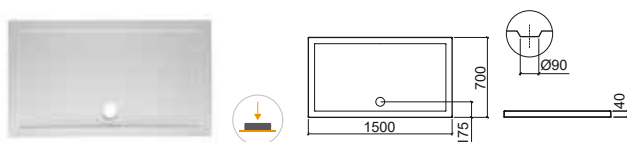

LEGEND.

In box

Extra-flat

WH. WHITE

> P. 189 WASTES > P. 197 SHOWER ENCLOSURES

Reference	Description	€ White
801380	EXTRA-FLAT 150x70 OPEN SHOWER TRAY  1500x700x40mm / 20.5Kg Compatible with waste 49911.	269,08€