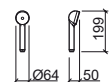

Reference Description € Chrome

5919111 **OMEGA 1 FUNCTION HAND-Shower** **8,19€**
☞ Ø64x50x199mm / 0.1Kg
Hand-shower in chrome ABS.