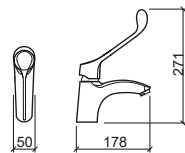

Reference	Description	€ Chrome
5000400	BIDET MIXER WITH POP-UP WASTE Includes flexible H/C in stainless steel mesh, VDA and fixing kit.	104,19€