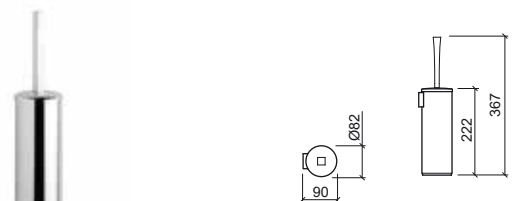

Reference Description € Chrome

46509 ALEXA TOILET BRUSH HOLDER **135,02€**

Ø82x90x367mm / 0.9Kg
Toilet brush holder in brass.
Includes Fixing Kit.