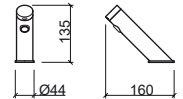

Reference	Description	€ Chrome
5466371	BASIN ELECTRONIC TAP WITH BATTERY Ø44x160x135mm / 1.6Kg Includes flexible stainless steel mesh, battery and fixing kit. Debit at 3 bar: 6 L/m	289,33€