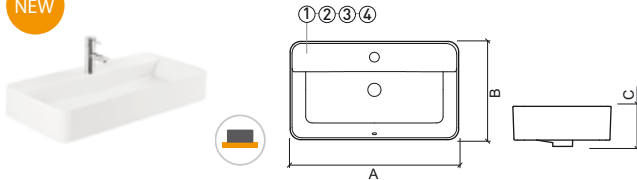

A	B	C		A	B	C		
①	60	602	352	145	③	80	800	350	140
②	60	602	400	145	④	80	800	400	144

Reference	Description	€ White
136330 ①	60x35 SANLIFE WITH TAP HOLE 600x350x143mm Vessel basin with tap hole. Compatible with furniture Sanlife 100 691992 and Sanlife 160 691998.	203,87€

136730 ②	60x40 SANLIFE WITH TAP HOLE 602x400x144mm Vessel basin with tap hole. Compatible with furniture Sanlife 100 691992 and Sanlife 160 691998.	210,54€

136340 ③	80x35 SANLIFE WITH TAP HOLE 800x350x140mm / 15.9Kg Vessel basin with tap hole. Compatible with furniture Sanlife 100 691992.	233,19€

136740 ④	80x40 SANLIFE WITH TAP HOLE 802x398x145mm Vessel basin with tap hole. Compatible with furniture Sanlife 100 691992.	241,18€

NEW

	A	B	C		A	B	C		
①	60	600	350	143	③	80	800	350	140
②	60	602	400	144	④	80	802	398	145