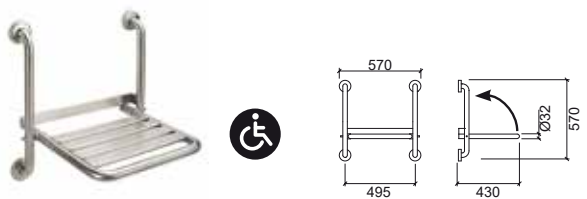

Reference Description € Inox

42948 FOLDING SEAT FOR SHOWER **236,72€**

580x430x570mm / 5.7Kg
Brushed stainless steel seat.