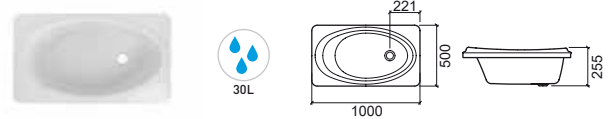

LEGEND.

In box

Bathtub capacity

WH. WHITE