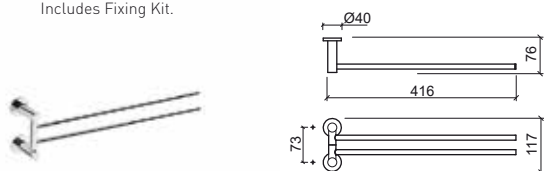

Reference Description € Chrome

41114 **PRESTIGE DOUBLE TOWEL RAIL** **73,15€**

☞ 416x76x117mm / 0.9Kg
Towel rail in brass.
Includes Fixing Kit.