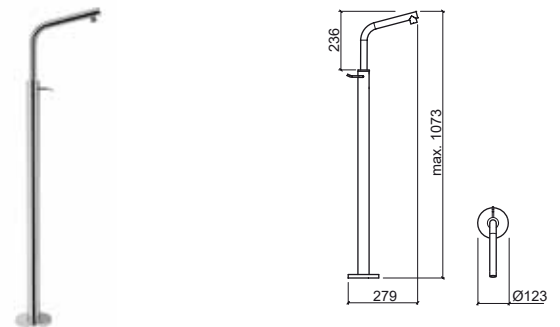

Reference	Description	€ Chrome
5110300	BASIN MIXER WITH TIC-TAC POP-UP WASTE ☞ 45x173x140mm / 2.7Kg Includes flexible H/C in stainless steel mesh, valve and fixing kit.	269,96€
5110301	BASIN MIXER ☞ 45x173x140mm / 2.4Kg Includes flexible H/C in stainless steel mesh and fixing kit.	227,80€

Reference	Description	€ Chrome
5110101	BASIN MIXER FREE-STANDING WITH 'L' MOUTHPIECE ☞ Ø123x279x1073mm / 12.7Kg Includes flexible H/C in stainless steel mesh, water inlet base and fixing kit.	1 414,88€