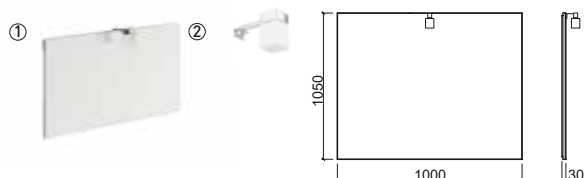

Reference	Description	€ Color
64870	① 100x105 PALM MIRROR WITH LIGHT ☞ 1000x1050x30mm / 22.8Kg Led G9 - 40W. Mirror with 1 light.	242,14€
6A387000	② ILLUMINATION ☞ 0.4Kg 1 halogen lamp with 40W/230V.	57,24€