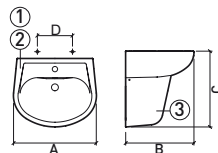

A	B	C	D
①	55	550	435	500
②	60	600	455	500

	A	B	C	D	E
①	55	520	595	165	665
②	60	515	590	165	665