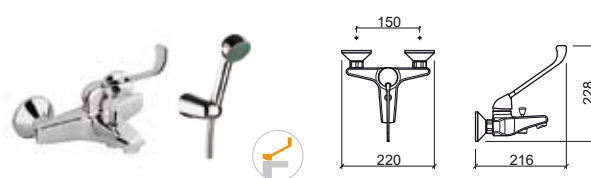

 220x145x107mm / 1.8Kg

Includes Mixa hand-shower, flexible 1.75m stainless steel mesh and shower holder.

Reference	Description	€ Chrome
-----------	-------------	----------

5366801	BATH/SHOWER MIXER WITH MEDICAL LEVER AND HAND-SHOWER	172,36€
----------------	---	----------------

 220x216x228mm / 2.3Kg

Includes Mixa hand-shower, flexible 1.75m stainless steel mesh and shower holder.

Reference	Description	€ Chrome
-----------	-------------	----------

5368301	BASIN MIXER WITH MEDICAL LEVER	150,81€
----------------	---------------------------------------	----------------