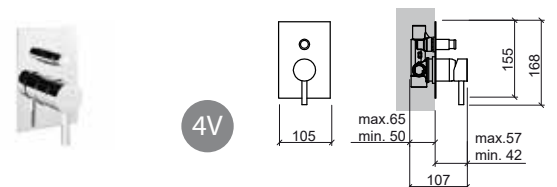

Reference Description € Chrome

5261701C 3 WAY WALL MOUNTED MIXER WITH **112,16€**

- ☞ Ø120x59x130mm / 0.9Kg
- 3 bar with full opening (50% cold + 50% warm): 25.0l/m

Reference Description € Chrome

5267801C 4 CENTRAL WAY WALL MOUNTED MIXER **147,42€**

- ☞ 105x50x168mm / 1.3Kg
- 3 bar with full opening (50% cold + 50% warm): lower output 23.0l/m top exit 17.0l/m

LEGEND.

☞ In box

🌡️ Thermostatic mixer

Reference	Description	€ Chrome
5267601C	4 CENTRAL WAY WALL MOUNTED MIXER WITH RECTANGULAR MIRROR ☞ 105x50x168mm / 1.4Kg 3 bar with full opening (50% cold + 50% warm): 19.0l/m	243,45€