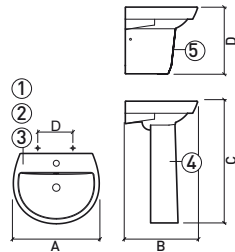

Reference	Description	€ White	€ Pergamon
131300	46 WALL HUNG BASIN 465x375x180mm / 9.0Kg Includes Fixing Kit.	66,11€	79,38€