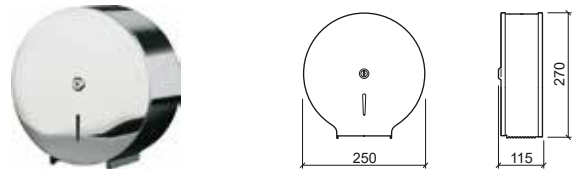

Reference Description € Chrome

41544 LUXE TOILET PAPER DISPENSER **54,75€**

☞ 250x115x270mm / 1.6Kg
Toilet paper dispenser in stainless steel with anti-vandalism system.
Includes Fixing Kit.