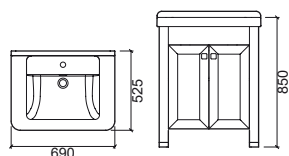

Reference	Description	€ White	€ Walnut

61700 68 FURNITURE 714,00€
690x525x850mm / 39.9Kg
2 door furniture in water-repellent MDF veneer finished in **Walnut**. Compatible with countertop basins 117320 and 117321.

117320 68 VINTAGE WASHBASIN 175,40€
690x525x270mm / 25.1Kg

117321 68 VINTAGE 3 HOLES WASHBASIN 175,40€
690x525x270mm / 25.1Kg