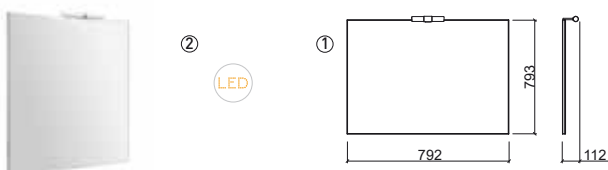

Reference	Description	€ Color
65370	① 80 ÁREA MIRROR WITH LIGHT	98,43€
	792x793x112mm / 11.9Kg Led G9 - 40W. Mirror with 1 light.	
6A547000	② ILUMINATION	42,52€
	0.4Kg Chromed. With 1 light fixture with 2 led lamps 6W/230V.