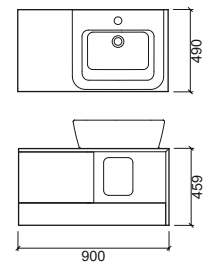

Reference	Description	€ White	€ Color
62702	FURNITURE 900x490x459mm / 39.0Kg Waterproof MDF furniture lacquered in white and black. Compatible with washbasins Advance 127320, 127310 and 127300.		780,66€

127320	90 ADVANCE WASHBASIN 900x520x170mm / 35.2Kg In white or pergamon.	370,95€	593,51€

127310	65 ADVANCE WASHBASIN 650x515x170mm / 25.6Kg In white or pergamon.	242,25€	387,60€

127300	55 ADVANCE WASHBASIN 550x470x170mm / 20.8Kg In white or pergamon.	189,27€	302,82€