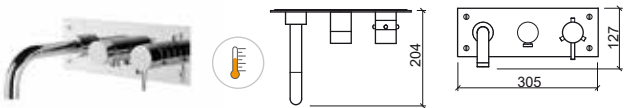

Reference	Description	€ Chrome
5316801	COUNTERTOP THERMOSTATIC BATH/SHOWER MIXER 305x204x127mm / 4.7Kg Includes flexible H/C in stainless steel mesh, case and fixing kit.	433,99€