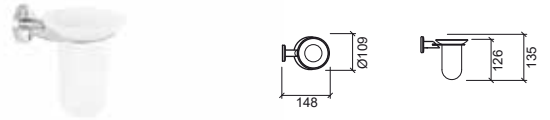

Reference Description € Chrome

42113 **RIMINI WALL-MOUNTED SOAP DISH** **47,69€**

- Ø109x148x135mm / 0.6Kg
- Soap dish in brushed stainless steel and glass.
- Includes Fixing Kit.