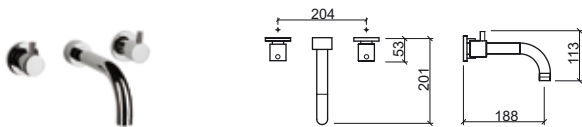

Reference Description € Chrome

5312301 COUNTERTOP BASIN HORIZONTAL MIXER 170,72€

210x204x127mm / 2.1Kg
Includes flexible H/C in stainless steel mesh, case and fixing kit.
3 bar with full opening (50% cold + 50% warm): 16.4l/m