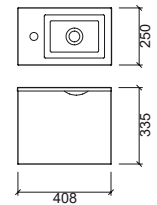

LEGEND.

In box