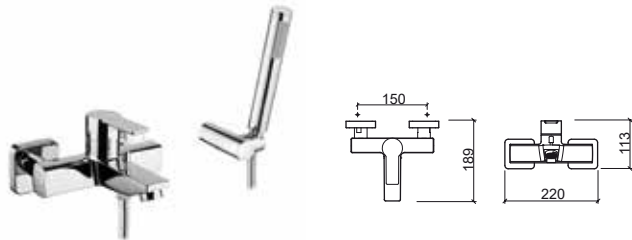

5250401	BIDET MIXER Ø48x118x123mm / 1.3Kg Includes flexible H/C in stainless steel mesh and fixing kit. 3 bar with full opening (50% cold + 50% warm): 13.3l/m	94,68€
----------------	--	---------------

LEGEND.

Séniór mixer In box

MASTER 40

Reference	Description	€ Chrome
5250801	BATH/SHOWER MIXER WITH HAND-SHOWER ☞ 220x189x113mm Includes 1 function hand-shower, 1.70m flexible in stainless steel and shower holder in ABS. 3 bar with full opening (50% cold + 50% warm): 21.7l/m (spout) / 19.2l/m (without hand-shower).	158,92€
5250801C	BATH/SHOWER MIXER ☞ 220x189x113mm / 1.96 Kg Does not include hand-shower, flexible and shower holder. 3 bar with full opening (50% cold + 50% warm): 21.7l/m (spout) / 19.2l/m (without hand-shower).	132,65€

Reference	Description	€ Chrome
5250701	SHOWER MIXER WITH HAND-SHOWER ☞ 220x150x112mm Includes 1 function hand-shower, 1.70m flexible in stainless steel and shower holder in ABS. 3 bar with full opening (50% cold + 50% warm): 21.7l/m (spout) / 19.2l/m (without hand-shower).	151,87€
5250701C	SHOWER MIXER ☞ 220x150x112mm / 1.60 Kg Does not include hand-shower, flexible and shower holder. 3 bar with full opening (50% cold + 50% warm): 20.1l/m (without hand-shower).	125,53€