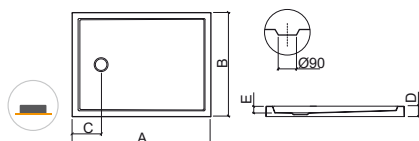

> P. 189 WASTES > P. 197 SHOWER ENCLOSURES

Reference	Description	€ WH smooth

803550 ① **80x80 PIANO SHOWER TRAY** **118,65€**
In box icon 800x800x75mm / 11.0Kg
With internal depth of 50mm. Compatible with waste 49911.

NEW

	A	B	C	D	E
	80	800	800	200	75 48