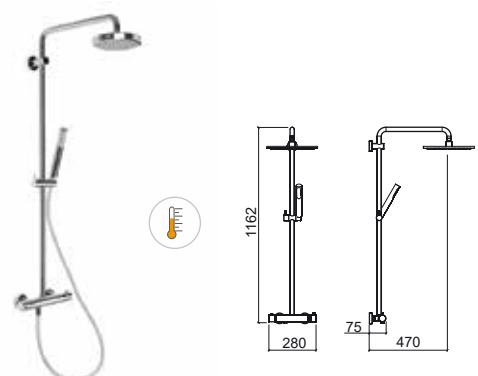

Reference Description € Chrome

537772111 **THERMOSTATIC MIXER WITH SLIDING RAIL, HAND-SHOWER AND HEAD-SHOWER** **550,26€**
In box 280x560x1162mm / 5.7Kg
Includes Ø180 Face head-shower, Duo hand shower, 1.5m flexible showerhead, adjustable height shower bracket and fixing kit.

537772111S **THERMOSTATIC MIXER WITH SLIDING RAIL AND HAND-SHOWER** **508,47€**

In box 280x470x1162mm / 5.3Kg
Includes Duo hand shower, flexible 1.5m, height adjustable shower bracket and fixing kit. Compatible with Head-shower Cones Main Therapy 57592, Main Call 57792, Headline 59091, Face 58691, Square 5871, Extra-Large 58591, Area Ø200 56291, Area Ø250 56891, Area Ø300 57691, Square □ 200 55991, Square □ 250 56091, Square □ 300, 57491.