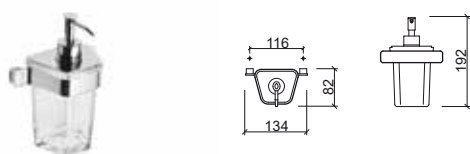

Reference Description € Chrome

46012 **SLIM SOAP DISPENSER** **108,69€**

134x82x192mm / 0.9Kg
Support in stainless steel and soap dispenser in translucent glass and stainless steel. Includes Fixing Kit.