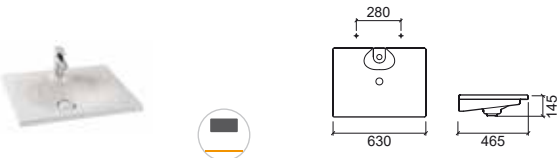

66271 ② **BLEND MIRROR WITH CABINET** **547,62€**
 650x135x750mm / 25.3Kg
 White MDF mirror with cabinet for washbasin Blend.

Reference Description € White

108400 **63 CLEAN**  **219,89€**
 630x465x145mm / 17.0Kg
 Wall hung basin with tap hole with valve always open.
 Without overflow. Includes Fixing Kit. **Not compatible with Pop-Up.**
 Compatible pop-up Ref. 49800. Compatible with furniture Clean 63 65520.