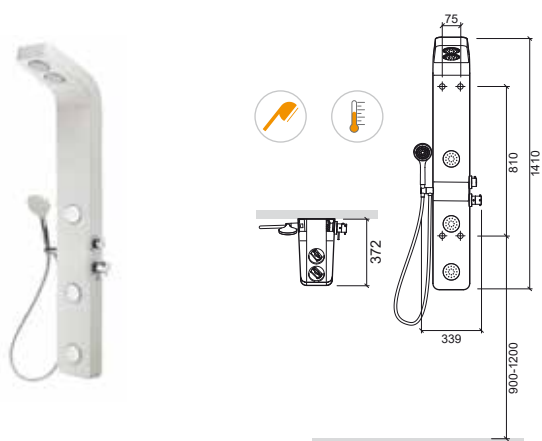

Reference Description € White

8887841 **SHADOW WITH THERMOSTATIC MIXER**
339x372x1410mm / 11.0Kg
White acrylic hydromassage column with thermostatic mixer, 3 jets, 2 head-showers and hand shower.

Reference Description € White

8887801 **SHADOW WITH SINGLE E-LEVER MIXER**
324x372x1410mm / 11.0Kg
White acrylic hydromassage column with single e-lever mixer, 3 jets, 2 head-showers and hand shower.