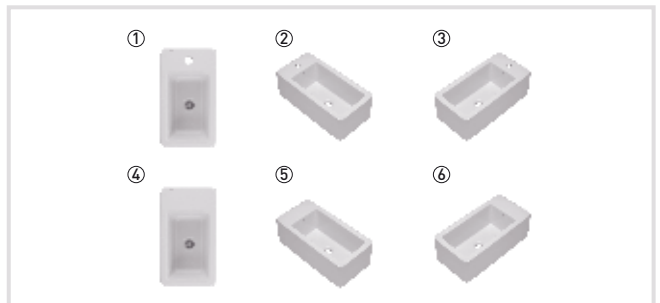

Reference Description € White

109730004F ① **FRONTAL 45 NOTE WITH TAP HOLE** **166,14€**
250x450x200mm / 13.4Kg
Wall hung basin with tap hole. Without overflow. Includes Fixing Kit. **Not compatible with Pop-Up.** Compatible pop-up Ref. 4V9711.

109730004D ② **RIGHT 45 NOTE WITH TAP HOLE** **166,14€**
450x250x200mm / 13.4Kg
Right wall hung basin with tap hole. Without overflow. Includes Fixing Kit. **Not compatible with Pop-Up.** Compatible pop-up Ref. 4V9711.

109730004E ③ **LEFT 45 NOTE WITH TAP HOLE** **166,14€**
450x250x200mm / 13.4Kg
Left wall hung basin with tap hole. Without overflow. Includes Fixing Kit. **Not compatible with Pop-Up.** Compatible pop-up Ref. 4V9711.

109739004F ④ **FRONTAL 45 NOTE** **166,14€**
250x450x200mm / 13.4Kg
Wall hung basin without tap hole. Without overflow. Includes Fixing Kit. **Not compatible with Pop-Up.** Compatible pop-up Ref. 4V9711.

109739004D ⑤ **RIGHT 45 NOTE** **166,14€**
450x250x200mm / 13.4Kg
Right wall hung basin without tap hole. Without overflow. Includes Fixing Kit. **Not compatible with Pop-Up.** Compatible pop-up Ref. 4V9711.

109739004E ⑥ **LEFT 45 NOTE** **166,14€**
450x250x200mm / 13.4Kg
Left wall hung basin without tap hole. Without overflow. Includes Fixing Kit. **Not compatible with Pop-Up.** Compatible pop-up Ref. 4V9711.