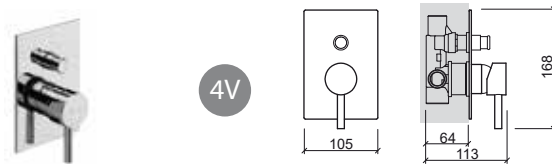

Reference	Description	€ Chrome
5318801	4 WAY WALL MOUNTED MIXER WITH RECTANGULAR MIRROR 105x113x168mm / 4.0Kg 3 bar with full opening (50% cold + 50% warm): 21.2U/m (bical) ou 15.1U/m (chuveiro)	273,26€