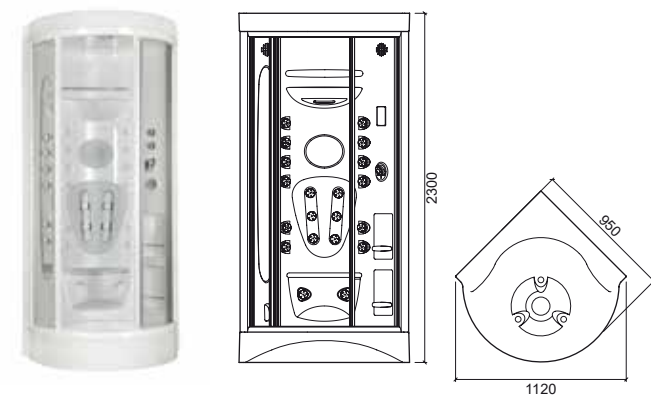

Reference	Description	€ White
870100	① CABIN BASIC SENSIS 1120x950x2300mm / 105.0Kg Cushions color: white, grey and green.	4 314,62€
870200	② CABIN EXTRA SENSIS 1120x950x2300mm / 110.0Kg Cushions color: white, grey and green.	5 907,75€
870300	③ CABIN MULTI SENSIS 1120x950x2300mm / 117.0Kg Cushions color: white, grey and green.	7 256,42€