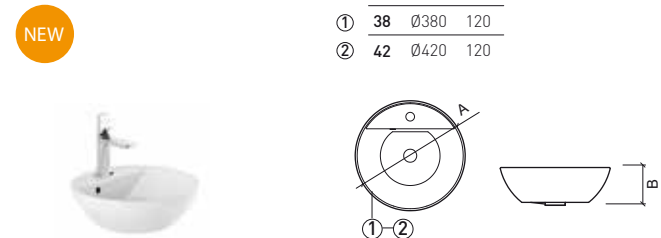

Reference	Description	€ White
136370	① Ø38 TO PLACE BASIN WITH TAP HOLE Ø380x120mm	126,59€
136770	② Ø42 TO PLACE BASIN WITH TAP HOLE Ø420x120mm / 7.6Kg	132,57€

	A	B
①	38	120
②	42	120