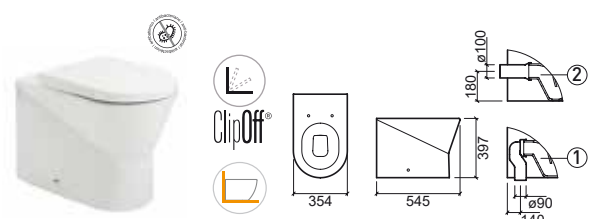

Reference	Description	€ White	€ Pergamon
140013	① URB.Y F/D BACK TO WALL WC 354x54tx397mm / 25.4Kg Includes Fixing Kit and siphon. > P. 286 SANITARY INSTALLATION SYSTEMS	99,17€	118,99€
140014	② URB.Y W/D* BACK TO WALL WC 354x54tx397mm / 25.4Kg Includes Fixing Kit. *Does not include siphon MSKT1715. > P. 286 SANITARY INSTALLATION SYSTEMS	99,17€	118,99€
24031	URB.Y CLIPOFF SLOWCLOSE TOILET SEAT 2.4Kg Duroplast toilet seat with stainless steel hinges. With anti-bacterial protection.	117,29€	140,74€
24011	URB.Y CLIPOFF TOILET SEAT 2.4Kg Duroplast toilet seat with stainless steel hinges. With anti-bacterial protection.	75,70€	90,84€
MSKT1715	'P' TRAP PAN CONNECTOR 6,61€	6,61€