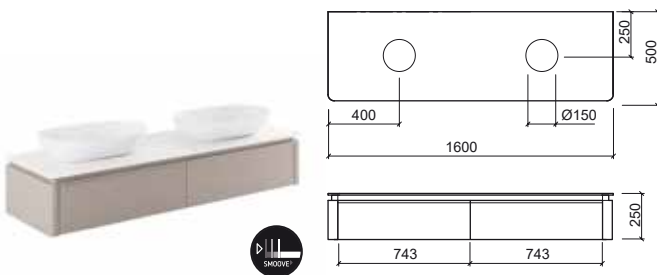

Reference	Description	€ White	€ Taupé
691996	160 SANLIFE FURNITURE WITH 2 HOLES FOR WASHBASINS 1600x500x250mm / 59.0Kg Lacquered MDF furniture in white or taupé finish. With aluminum handles. Two drawers with smooove closure. Synthetic ivory top 12mm. Compatible with washbasins 136339, 136739, 136389, 136789, 136379, 136779, 136729. Must be used with wall tap.	1 132,63€	1 132,63€

Reference	Description	€ White	€ Taupé
691997	160 SANLIFE FURNITURE WITH 2 HOLES FOR WASHBASINS AND TAPS 1600x500x250mm / 59.0Kg Lacquered MDF furniture in white or taupé finish. With aluminum handles. Two drawers with smooove closure. Synthetic ivory top 12mm. Compatible with washbasins 136339, 136739, 136389, 136789, 136379, 136779, 136729. Must be used with long tap.	1 132,63€	1 132,63€