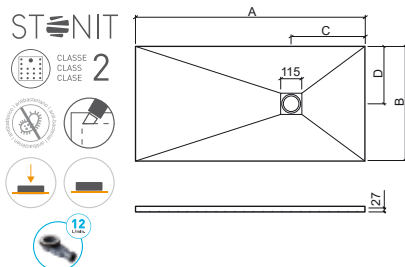

Reference	Description	€ White	€ Color

95160070 ① **EXTRA-FLAT 160x70 MARINA SHOWER TRAY**
1600x700x27mm / 51.3Kg
Shower tray in Stonit, with high quality polyurethane paint coating with shale texture finish [other textures on request]. In white, beige * or black * [other RAL colors add € 70 to PVP]. Class 3 non-skid and antibacterial. Compatible with popup 45111. Allows cut to measure. * Colors available upon request.

95160080 ② **EXTRA-FLAT 160x80 MARINA SHOWER TRAY**
1600x800x27mm / 58.3Kg
Shower tray in Stonit, with high quality polyurethane paint coating with shale texture finish [other textures on request]. In white, beige * or black * [other RAL colors add € 70 to PVP]. Class 3 non-skid and antibacterial. Compatible with popup 45111. Allows cut to measure. * Colors available upon request.

95160090 ③ **EXTRA-FLAT 160x90 MARINA SHOWER TRAY**
1600x900x27mm / 65.4Kg
Shower tray in Stonit, with high quality polyurethane paint coating with shale texture finish [other textures on request]. In white, beige * or black * [other RAL colors add € 70 to PVP]. Class 3 non-skid and antibacterial. Compatible with popup 45111. Allows cut to measure. * Colors available upon request.

NEW

Reference	Description	€ White	€ Color

95180070 ① **EXTRA-FLAT 180x70 MARINA SHOWER TRAY**
1800x700x27mm / 57.4Kg
Shower tray in Stonit, with high quality polyurethane paint coating with shale texture finish [other textures on request]. In white, beige * or black * [other RAL colors add € 70 to PVP]. Class 3 non-skid and antibacterial. Compatible with popup 45111. Allows cut to measure. * Colors available upon request.

95180080 ② **EXTRA-FLAT 180x80 MARINA SHOWER TRAY**
1800x800x27mm / 65.4Kg
Shower tray in Stonit, with high quality polyurethane paint coating with shale texture finish [other textures on request]. In white, beige * or black * [other RAL colors add € 70 to PVP]. Class 3 non-skid and antibacterial. Compatible with popup 45111. Allows cut to measure. * Colors available upon request.

95180090 ③ **EXTRA-FLAT 180x90 MARINA SHOWER TRAY**
1800x900x27mm / 73.3Kg
Shower tray in Stonit, with high quality polyurethane paint coating with shale texture finish [other textures on request]. In white, beige * or black * [other RAL colors add € 70 to PVP]. Class 3 non-skid and antibacterial. Compatible with popup 45111. Allows cut to measure. * Colors available upon request.

Reference	Description	€ White	€ Color

95170070 ④ **EXTRA-FLAT 170x70 MARINA SHOWER TRAY**
1700x700x27mm / 54.4Kg
Shower tray in Stonit, with high quality polyurethane paint coating with shale texture finish [other textures on request]. In white, beige * or black * [other RAL colors add € 70 to PVP]. Class 3 non-skid and antibacterial. Compatible with popup 45111. Allows cut to measure. * Colors available upon request.

95170080 ⑤ **EXTRA-FLAT 170x80 MARINA SHOWER TRAY**
1700x800x27mm / 61.8Kg
Shower tray in Stonit, with high quality polyurethane paint coating with shale texture finish [other textures on request]. In white, beige * or black * [other RAL colors add € 70 to PVP]. Class 3 non-skid and antibacterial. Compatible with popup 45111. Allows cut to measure. * Colors available upon request.

95170090 ⑥ **EXTRA-FLAT 170x90 MARINA SHOWER TRAY**
1700x900x27mm / 69.3Kg
Shower tray in Stonit, with high quality polyurethane paint coating with shale texture finish [other textures on request]. In white, beige * or black * [other RAL colors add € 70 to PVP]. Class 3 non-skid and antibacterial. Compatible with popup 45111. Allows cut to measure. * Colors available upon request.

	A	B	C	D		A	B	C	D		
①	160x70	1600	700	450	350	⑤	170x70	1700	700	450	350
②	160x80	1600	800	450	400	⑥	170x80	1700	800	450	400
③	160x90	1600	900	450	450	⑦	170x90	1700	900	450	450

Reference	Description	€ White	€ Color

95190070 ⑤ **EXTRA-FLAT 190x70 MARINA SHOWER TRAY**
1900x700x27mm / 60.5Kg
Shower tray in Stonit, with high quality polyurethane paint coating with shale texture finish [other textures on request]. In white, beige * or black * [other RAL colors add € 70 to PVP]. Class 3 non-skid and antibacterial. Compatible with popup 45111. Allows cut to measure. * Colors available upon request.