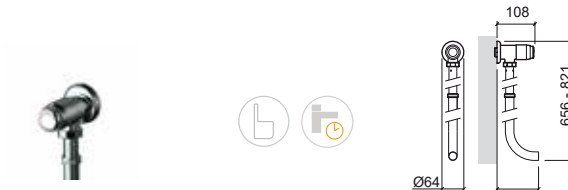

Reference Description € Chrome

5190841 **HORIZONTAL EXTERIOR FLOW METER 3/4"** **147,29€**

Ø64x121x821mm / 1.1Kg
Debit to 3 Bar: 99l/m (1") or 94l/m (3/4").