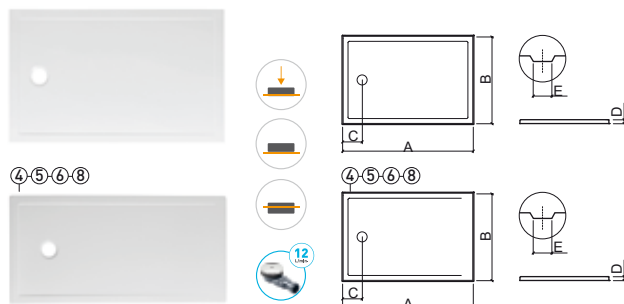

A	B	C	D	E
①	100	1000	700	180	30 Ø91
②	100	990	790	180	30 Ø90
③	120	1200	700	180	30 Ø91
④	120	1195	795	180	32 Ø90
⑤	120	1194	895	250	35 Ø90
⑥	140	1397	695	250	33 Ø90
⑦	140	1390	790	250	33 Ø90
⑧	140	1395	891	250	32 Ø90

	A	B	C	D	E
①	100	1000	700	180	30 Ø91
②	100	990	790	180	30 Ø90
③	120	1200	700	180	30 Ø91
④	120	1195	795	180	32 Ø90
⑤	120	1194	895	250	35 Ø90
⑥	140	1397	695	250	33 Ø90
⑦	140	1390	790	250	33 Ø90
⑧	140	1395	891	250	32 Ø90