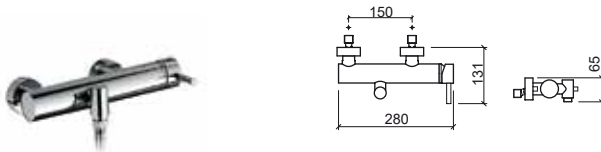

Reference Description € Chrome

5510701 SHOWER MIXER 245,88€

280x131x65mm / 2.4Kg
Does not include flexible shower and shower holder.