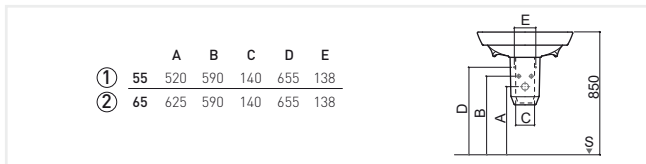

> P. 384 FURNITURE