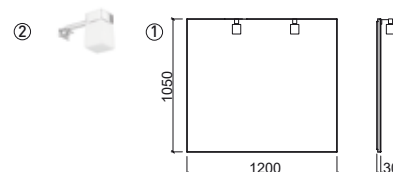

Reference	Description	€ Color
64970	① 120x105 PALM MIRROR WITH LIGHT ☞ 1200x1050x30mm / 33.7Kg Brass wall light. Led G9 - 40W. Mirror with 2 lights.	350,00€
6A387000	② ILLUMINATION ☞ 0.4Kg 1 halogen lamp with 40W/230V.	57,24€