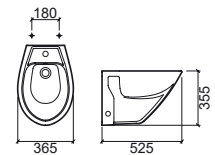

CETUS WALL HUNG

design Sanindusa

Reference	Description	€ White	€ Pergamon
110300	① 55 WASHBASIN 550x435x195mm / 13.0Kg Includes Fixing Kit.	47,82€	57,38€
110310	② 60 WASHBASIN 600x455x195mm / 15.2Kg Includes Fixing Kit.	53,97€	64,78€
110220	③ HALF PEDESTAL 255x300x340mm / 6.9Kg Includes Fixing Kit.	38,55€	46,26€

Reference	Description	€ White	€ Pergamon
110450	WALL HUNG BIDET 365x525x355mm / 16.3Kg > P. 298 SANITARY INSTALLATION SYSTEMS	101,35€	121,60€

①/②+③

	A	B	C	D
①	55	550	435	500
②	60	600	455	500

	A	B	C	D	E
①	55	520	595	165	665
②	60	515	590	165	665

LEGEND.

♦ FIXATION ⊕ WATER SUPPLY ⊖ FLUSH § FINISH FLOOR

P. 285 COMPONENTS > WH. WHITE > CR. PERGAMON