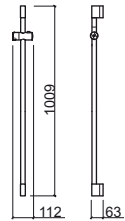

Reference Description € Chrome

5R090701 **ADVANCE SLIDING RAIL** **54,33€**

112x63x1009mm / 0.4Kg
Sliding rail in stainless steel and ABS with adjustable support and adjustable in height.