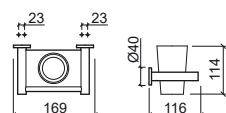

Reference	Description	€ Chrome

41113 **PRESTIGE WALL-MOUNTED GLASS HOLDER** **78,57€**

169x116x114mm / 1.0Kg
Glass holder in brass and frosted glass.
Includes Fixing Kit.