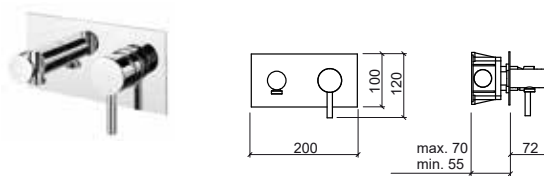

Reference Description € Chrome

5262701 COUNTERTOP SHOWER MIXER **189,35€**

- ☞ 2.0Kg
- Possibility of application of flow reducer.

Reference Description € Chrome

5267101C 3 WAY WALL MOUNTED MIXER WITH **114,96€**

- ☞ 105x59x123mm / 0.9Kg
- 3 bar with full opening (50% cold + 50% warm): 25.0l/m