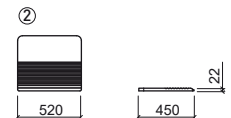

Reference	Description	€ White	€ Pinho
108640	① LAUNDRY SINK BLINK 640x610x348mm / 29.5Kg Laundry sink for kitchen in Fireclay without overflow. Compatible with board Blink 6600678. > P. 343 COMPONENTS	139,97€	
6600678	② BOARD FOR LAUNDRY SINK BLINK 520x450x22mm / 3.3Kg Board in Pine. Compatible with laundry sink Blink 108640.	62,69€