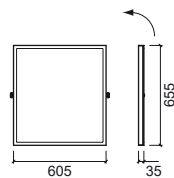

Reference	Description	€ White
48069	ADJUSTABLE MIRROR 605x35x655mm / 9.6Kg Mirror with galvanized iron lacquered in white frame.	272,48€