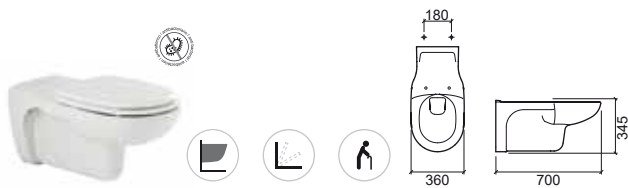

LEGEND.

Senior
Wall hung
Slowclose
Anti-bacterial
In box

> P. 300 PLATES > * MSKT1715 W/D SIPHON > WH. WHITE