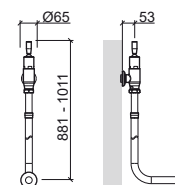

Reference	Description	€ Chrome

5196841	ECO EXTERIOR VERTICAL FLOW METER 1" WITH MEDICAL LEVER In box Ø65x53x1011mm / 1.9Kg Debit at 3 Bar: 99l/m.	209,76€