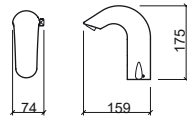

Reference	Description	€ Chrome
5400371	BASIN ELECTRONIC MIXER WITH BATTERY 74x159x175mm / 2.8Kg Includes flexible H/C in stainless steel mesh, battery box and fixing kit. Debit at 3 bar: 6 L/m	392,39€
5400381	BASIN ELECTRONIC MIXER WITH TRANSFORMER 74x159x175mm / 2.9Kg Includes flexible H/C in stainless steel mesh, transformer and fixing kit. Debit at 3 bar: 6 L/m	408,00€