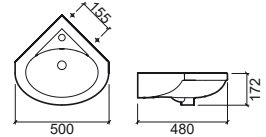

CETUS BASIC

design Suzana Nobre

Reference	Description	€ White
135300	① 50 WASHBASIN 500x415x165mm / 11.4Kg Does not include Fixing Kit (ref. 43).	43,29€
135310	② 60 WASHBASIN 600x435x160mm / 14.0Kg Does not include Fixing Kit (ref. 43).	52,94€
135200	③ PEDESTAL 185x140x704mm / 10.0Kg	43,29€
135220	④ HALF PEDESTAL 245x277x282mm / 5.6Kg	43,29€

Reference	Description	€ White
135700	CORNER WALL HUNG BASIN 500x480x172mm / 10.9Kg Does not include Fixing Kit (ref. 43).	55,25€