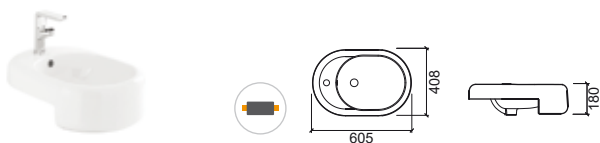

134380 **LOOK** **114,95€** **149,33€**
 535x457x160mm / 14.6Kg
 Semi recessed basin with tap hole.

Reference	Description	€ White
-----------	-------------	---------

123350 **STATUS** **393,90€**
 605x408x180mm / 14.5Kg
 Semi recessed basin with tap hole.
 Compatible with furniture Status 62301.