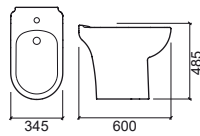

LEGEND.

 Senior  In box

WH. WHITE > CR. PERGAMON

AVEIRO CONFORT

design Sanindusa

Reference	Description	€ White
103024	 AVEIRO CONFORT W/D CLOSE-COUPLED WC 410x705x455mm / 23.2Kg Includes Fixing Kit.	163,62€
103925	AVEIRO CONFORT W/D CLOSE-COUPLED WC PACK  41.2Kg W/D close-coupled WC + Cistern with mechanism + Thermoplast toilet seat	230,72€