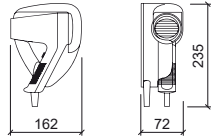

LUXE

Hotel WC accessories

Reference	Description	€ White

41535	LUXE 1200W HAIR DRYER	36,40€

100x190x150mm / 0.6Kg