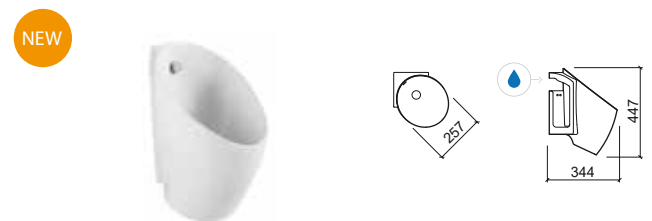

Reference	Description	€ White
136500	URINAL 257x344x447mm Includes urinal diffuser with inlet from behind, siphon, and fixing kit. [-] Check availability.	130,59€