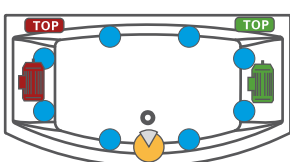

WCA

DUNA GAUCHE

TWOSPACE

EASY

NEWDAY

SKIN

LEGEND.

-  Left hydro engine
-  Left TOP system panel
-  Jets
-  Pop-up handle
-  Right hydro engine
-  Right TOP system panel