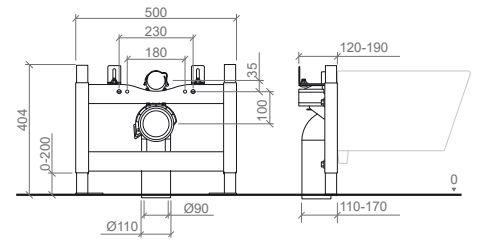

SUPPORTS

Wall hung WC

Reference	Description	€ White

432	METAL SUPPORT FOR WALL HUNG WC	134,23€

500x190x404mm / 7.02Kg

NEW