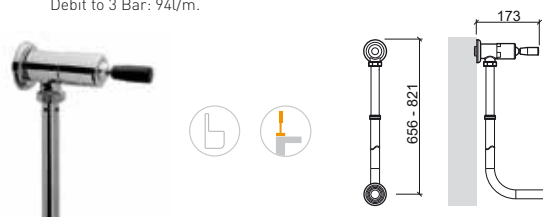

 Ø61x190x195mm / 0.6Kg
Debit to 3 Bar: 4 to 13l/m (adjustable flow rate)

Reference Description € Chrome

5192941 **HORIZONTAL EXTERIOR 3/4" FLOW METER WITH MEDICAL LEVER** **164,94€**

 Ø64x173x821mm / 1.4Kg
Debit to 3 Bar: 94l/m.