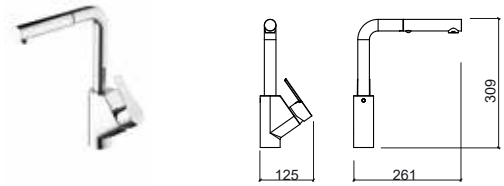

Reference	Description	€ Chrome
5263001	SINGLE LEVER WITH SWIVEL SPOUT	148,78€
	127x249x310mm / 0.8Kg Includes flexible H/C in stainless steel mesh and fixing kit.	

Reference	Description	€ Chrome
5253001	SINGLE LEVER WITH PULL-OUT SHOWER	182,59€
	125x261x309mm Includes flexible H/C in stainless steel mesh and fixing kit.