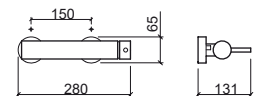

Reference	Description	€ Chrome
5520701	SHOWER MIXER	147,23€

☞ 280x131x65mm / 1.2Kg
Does not include flexible shower and shower holder.
3 bar with full opening (50% cold + 50% warm): 10.0l/m