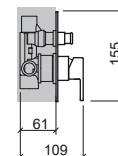

Reference	Description	€ Chrome

5490801 BATH/SHOWER MIXER 198,20€

281x163x118mm / 2.1Kg
Does not include flexible shower and shower holder.

Reference	Description	€ Chrome

5490300 BASIN MIXER WITH POP-UP WASTE 168,95€

45x140x154mm / 1.8Kg
Includes flexible H/C in stainless steel mesh, VDA and fixing kit.

Reference	Description	€ Chrome

5490701 SHOWER MIXER 161,62€

282x78x97mm / 1.6Kg
Does not include flexible shower and shower holder.

Reference	Description	€ Chrome

5490400 BIDET MIXER WITH POP-UP WASTE 168,95€

45x136x154mm / 1.8Kg
Includes flexible H/C in stainless steel mesh, VDA and fixing kit.

Reference	Description	€ Chrome

5497101 3 WAY WALL MOUNTED MIXER 171,54€

105x112x108mm

3V

Reference	Description	€ Chrome

5497801 4 WAY WALL MOUNTED MIXER 189,35€

105x109x155mm

4V

LEGEND.

In box