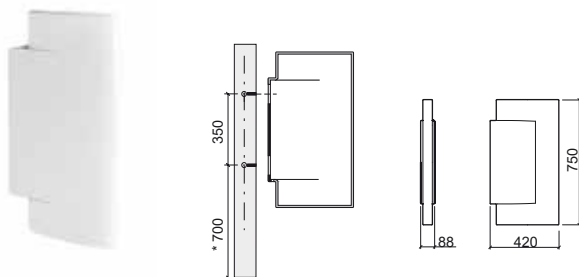

Reference	Description	€ White
108540	CERAMIC SEPARATOR LINK 88x420x750mm / 14.9Kg With fixing kit. * indicative quotas > P. 343 COMPONENTS	234,30€

Reference	Description	€ White	€ Color
62541	SEPARATOR 100X60 65x608x1115mm / 10.1Kg Phenolic compact separator with finish in white, yellow or blue. Foot in stainless steel. Includes wall and foot mounting hardware. Wall mounting kit not include.	221,91€	221,91€