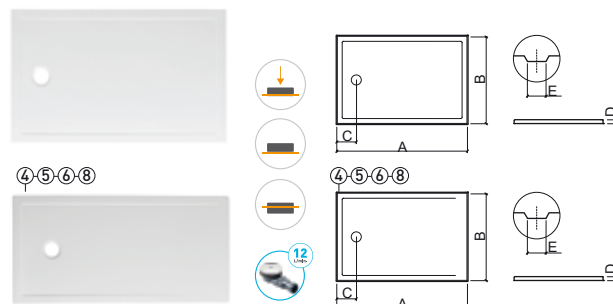

A	B	C	D	E
①	100	1000	700	180	30 Ø91
②	100	990	790	180	30 Ø90
③	120	1200	700	180	30 Ø91
④	120	1195	795	180	32 Ø90
⑤	120	1194	895	250	35 Ø90
⑥	140	1397	695	250	33 Ø90
⑦	140	1390	790	250	33 Ø90
⑧	140	1395	891	250	32 Ø90

	A	B	C	D	E
①	100	1000	700	180	30 Ø91
②	100	990	790	180	30 Ø90
③	120	1200	700	180	30 Ø91
④	120	1195	795	180	32 Ø90
⑤	120	1194	895	250	35 Ø90
⑥	140	1397	695	250	33 Ø90
⑦	140	1390	790	250	33 Ø90
⑧	140	1395	891	250	32 Ø90