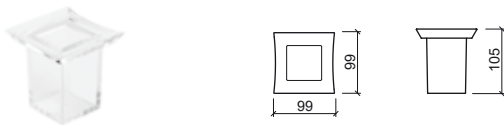

Reference Description € Chrome

46518 ALEXA SOAP DISPENSER **50,94€**

99x99x170mm / 0.3Kg
Soap dispenser in translucent glass, latão e zamak.

Reference Description € Chrome

46519 ALEXA CUP **18,20€**

99x99x105mm / 0.3Kg
Cup in translucent glass.