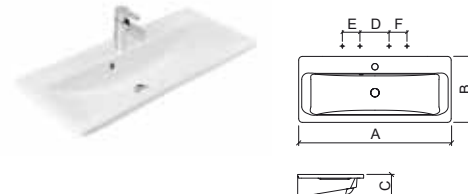

Reference Description € White € Pergamon

134770 ① **63x36 LOOK** **129,75€** **155,71€**
632x360x148mm / 12.8Kg
Includes Fixing Kit.

134780 ② **83x36 LOOK** **150,24€** **180,30€**
832x360x148mm / 16.4Kg
Includes Fixing Kit.

134790 ③ **103x36 LOOK** **170,72€** **204,87€**
1032x360x148mm / 21.3Kg
Includes Fixing Kit.

	A	B	C	D	E	F
① 63	632	360	148	280	---	---
② 83	832	360	148	280	---	---
③ 103	1032	360	148	280	140	140