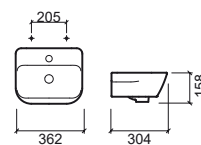

Reference	Description	€ White	€ Pergamon
134300	36x30 WALL HUNG BASIN 362x304x158mm / 8.3Kg Includes Fixing Kit.	113,62€	136,35€

Reference	Description	€ White	€ Pergamon
134700	CORNER WALL HUNG BASIN 450x452x162mm / 10.3Kg Includes Fixing Kit.	70,34€	84,41€