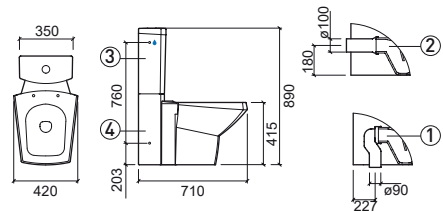

Reference	Description	€ White	€ Pergamon
105021	① F/D CLOSE-COUPLED WC WITH CISTERN SUPPORT 420x710x415mm / 41.6Kg Includes Fixing Kit and siphon.	393,73€	472,61€
105022	② W/D* CLOSE-COUPLED WC WITH CISTERN SUPPORT 420x710x415mm / 41.6Kg Includes Fixing Kit. *Does not include siphon MSKT1715.	393,73€	472,61€
105111LM	③ CISTERN 350x180x420mm / 16.2Kg Includes cover. Includes 3/6L mechanism.	268,23€	321,88€
105113LM	③ CISTERN [SE] 350x180x420mm / 16.2Kg Includes cover. Includes 3/6L mechanism.	268,23€	321,88€
20531	SLOWCLOSE TOILET SEAT 3.1Kg Duroplast toilet seat with stainless steel hinges. With anti-bacterial protection.	120,14€	143,15€
20511	TOILET SEAT 3.1Kg Duroplast toilet seat with stainless steel hinges. With anti-bacterial protection.	101,42€	121,81€
MSKT1715	'P' TRAP PAN CONNECTOR	6,61€	

LEGEND.

Anti-bacterial
3/6L
Slowclose