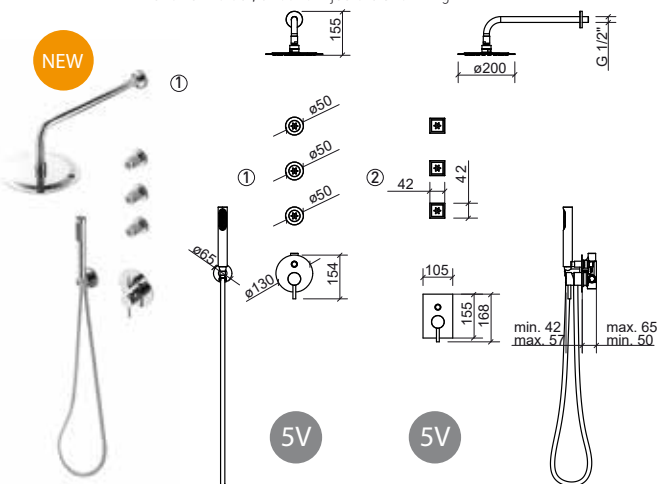

Reference Description € Chrome

5269603 ① **NEW ÍCONE 5 WAYS COUNTERTOP MIXER WITH HAND-SHOWER AND HEAD-SHOWER** **530,18€**
Includes Duo head-shower Ø200, stem 350, hand shower Duo type in ABS, flexible stainless steel 1.7m double staple, height adjustable shower holder, 3 round injectors and fixing kit.

5269605 ② **NEW ÍCONE 5 WAYS COUNTERTOP MIXER WITH HAND-SHOWER AND HEAD-SHOWER** **530,18€**
Includes Duo head-shower Ø200, stem 350, hand shower Duo type in ABS, flexible stainless steel 1.7m double staple, height adjustable shower holder, 3 round injectors and fixing kit.