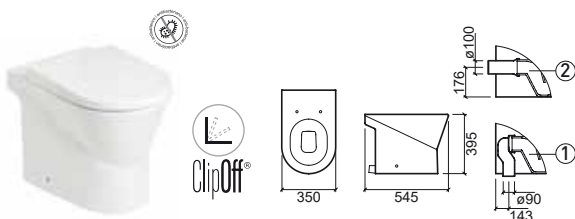

URB.Y / URB.Y PLUS

design Emanuel Rufo

Reference	Description	€ White	€ Pergamon
146011	① URB.Y PLUS F/D LOW-LEVEL WC 355x547x400mm / 32.1Kg Includes Fixing Kit and siphon. > P. 286 SANITARY INSTALLATION SYSTEMS	178,66€	214,38€
146012	② URB.Y PLUS W/D* LOW-LEVEL WC 355x547x400mm / 32.1Kg Includes Fixing Kit. *Does not include siphon MSKT1715. > P. 286 SANITARY INSTALLATION SYSTEMS	178,66€	214,38€
24031	URB.Y PLUS CLIPOFF SLOWCLOSE TOILET SEAT 2.4Kg Duroplast toilet seat with stainless steel hinges. With anti-bacterial protection.	117,29€	140,74€
24011	URB.Y PLUS CLIPOFF TOILET SEAT 2.4Kg Duroplast toilet seat with stainless steel hinges. With anti-bacterial protection.	75,70€	90,84€
MSKT1715	'P' TRAP PAN CONNECTOR 6,61€	6,61€	

Reference	Description	€ White	€ Pergamon
140011	① URB.Y F/D LOW-LEVEL WC 350x545x395mm / 25.4Kg Includes Fixing Kit and siphon. > P. 286 SANITARY INSTALLATION SYSTEMS	93,34€	111,97€
140012	② URB.Y W/D* LOW-LEVEL WC 350x545x395mm / 25.4Kg Includes Fixing Kit. *Does not include siphon MSKT1715. > P. 286 SANITARY INSTALLATION SYSTEMS	93,34€	111,97€
24031	URB.Y CLIPOFF SLOWCLOSE TOILET SEAT 2.4Kg Duroplast toilet seat with stainless steel hinges. With anti-bacterial protection.	117,29€	140,74€
24011	URB.Y CLIPOFF TOILET SEAT 2.4Kg Duroplast toilet seat with stainless steel hinges. With anti-bacterial protection.	75,70€	90,84€
MSKT1715	'P' TRAP PAN CONNECTOR 6,61€	6,61€