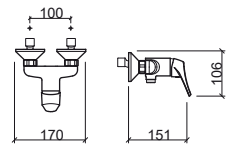

85,73€

Reference Description € Chrome

5819311 FACE 3 FUNCTIONS HAND-Shower
 ☞ Ø120x56x250mm / 0.4Kg
 Hand-shower in chrome ABS.

111,61€

Reference Description € Chrome

5207001 MIXA MINI SHOWER MIXER
 ☞ 170x151x106mm / 1.2Kg
 Does not include flexible, hand-shower and shower holder.
 Compatible with toilet/bidet hand-shower Aqua 56691.