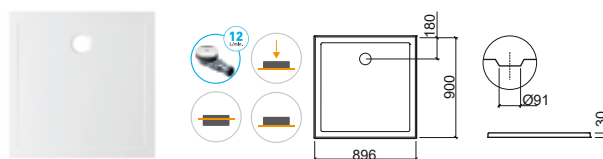

STEPIN

ceramic | extra-flat | to place | countertop

> P. 189 WASTES > P. 197 SHOWER ENCLOSURES

Reference	Description	€ White
107520	EXTRA-FLAT 80x80 STEPIN SHOWER TRAY 800x800x35mm / 23.8Kg Compatible with waste 49911.	157,45€

Reference	Description	€ White
107530	EXTRA-FLAT 90x90 STEPIN SHOWER TRAY 896x900x30mm / 26.3Kg Compatible with waste 49911.	172,84€

Reference	Description	€ White	€ Color
107520AD	EXTRA-FLAT 80x80 STEPIN SHOWER TRAY WITH NON-SKID 800x800x35mm / 23.8Kg Compatible with waste 49911. in white, black and grey.	188,94€	226,73€

Reference	Description	€ White	€ Color
107530AD	EXTRA-FLAT 90x90 STEPIN SHOWER TRAY WITH NON-SKID 896x900x30mm / 26.3Kg Compatible with waste 49911. in white, black and grey.	207,40€	248,87€

LEGEND.

Extra-flat To place Countertop