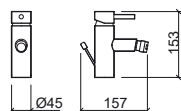

5500401 BIDET MIXER **107,51€**

- Ø45x134x153mm / 2.2Kg
- Includes flexible H/C in stainless steel mesh and fixing kit.
- 3 bar with full opening (50% cold + 50% warm): 15.0l/m

Reference	Description	€ Chrome
-----------	-------------	----------