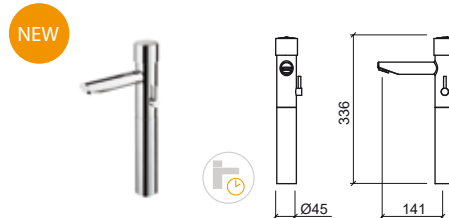

Reference Description € Chrome

5264341 **LONG BASIN TIMER TAP** **204,52€**

- ☞ Ø45x141x336mm / 2.8Kg
- Includes flexible and fixing kit.
- Debit to 3 Bar: 4 a 13l/m (adjustable flow rate)