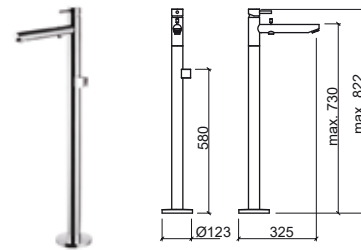

Reference Description € Chrome

5268801 **BATH/SHOWER MIXER FREE-STANDING** **1 034,65€**

- ☞ Ø123x325x822mm / 13.4Kg
- 3 bar with full opening: 21l/m (spout) 11l/m (free exit)
- Possibility of application of flow reducer. Without flexible and hand-shower.