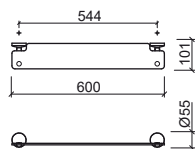

Reference Description € Chrome

41504 LUXE SHELF **154,50€**

- 600x101xØ55mm / 1.8Kg
- Shelf in brass and translucent glass.
- Includes Fixing Kit.