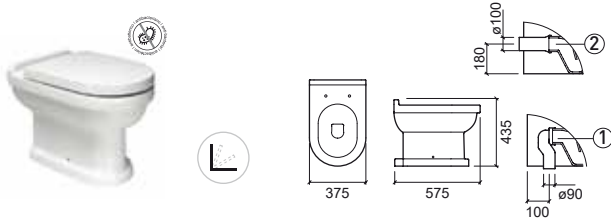

VINTAGE

design Suzana Nobre

Reference	Description	€ White
117011	① F/D LOW-LEVEL WC 375x575x435mm / 27.5Kg Includes Fixing Kit and siphon. > P. 286 SANITARY INSTALLATION SYSTEMS	246,43€
117012	② *W/D LOW-LEVEL WC 375x575x435mm / 27.5Kg Includes Fixing Kit. *Does not include siphon MSKT1715. > P. 286 SANITARY INSTALLATION SYSTEMS	246,43€
21731	SLOWCLOSE TOILET SEAT 4.2Kg Duroplast toilet seat with stainless steel hinges. With anti-bacterial protection.	125,76€
21711	TOILET SEAT 4.0Kg Duroplast toilet seat with stainless steel hinges. With anti-bacterial protection.	87,71€

Reference	Description	€ White
117410	BIDET 370x565x435mm / 23.5Kg Includes Fixing Kit.	218,38€
117411	3 HOLES BIDET 370x565x435mm / 23.5Kg / Peças p/palette BR=12 Includes Fixing Kit. [-] Check availability.	218,38€

LEGEND.

Slowclose

Anti-bacterial