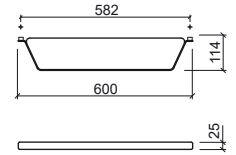

Reference Description € Chrome

46004 **SLIM SHELF** **120,10€**

600x114x25mm / 1.2Kg
Shelf in translucent glass and stainless steel.
Includes Fixing Kit.