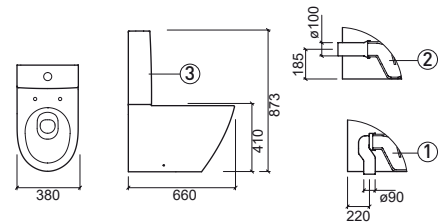

Reference	Description	€ White
136720	40x40 TO PLACE BASIN WITH TAP HOLE 400x400x120mm / 11.2Kg	183,89€

LEGEND.

WH. WHITE

Reference	Description	€ White
136021	① F/D CLOSE-COUPLED WC 380x660x410mm Includes Fixing Kit and Siphon.	266,50€
136022	② W/D* CLOSE-COUPLED WC 380x660x410mm Includes Fixing Kit. *Does not include siphon MSKT1715.	266,50€
136111LM	③ CISTERN Includes opening on the back. Includes 3/6L mechanism.	251,13€
23631	TOILET SEAT CLIPOFF WITH SLOWCLOSE 2.9Kg Duroplast toilet seat with stainless steel hinges. With anti-bacterial protection.	116,67€
MSKT1715	'P' TRAP PAN CONNECTOR	6,61€