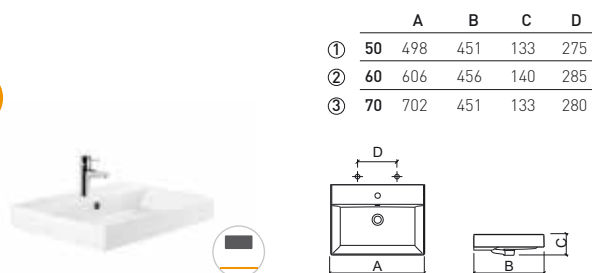

Reference	Description	€ White	€ Pergamon

118100	① 50 NOVELDA PLUS WITH TAP HOLE	116,09€	139,32€
	498x451x133mm Wall hung basin with tap hole, overflow and embellisher ring. Includes Fixing Kit.		

118110	② 60 NOVELDA PLUS WITH TAP HOLE	129,75€	155,71€
	606x456x140mm / 14.4Kg Wall hung basin with tap hole, overflow and embellisher ring. Includes Fixing Kit.		

118120	③ 70 NOVELDA PLUS WITH TAP HOLE	157,07€	188,49€
	702x451x133mm Wall hung basin with tap hole, overflow and embellisher ring. Includes Fixing Kit.		

NEW