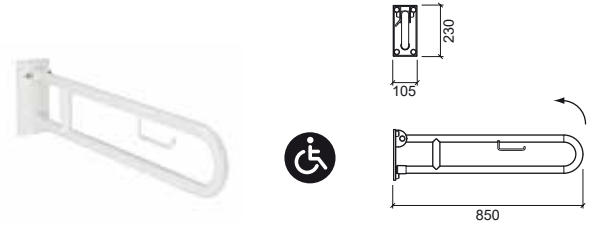

Reference	Description	€ White
48064	FOLDING SUPPORTING BAR 83 WITH ROLL HOLDER 850x100x230mm / 4.1Kg Accessory in galvanized iron lacquered in white.	194,92€