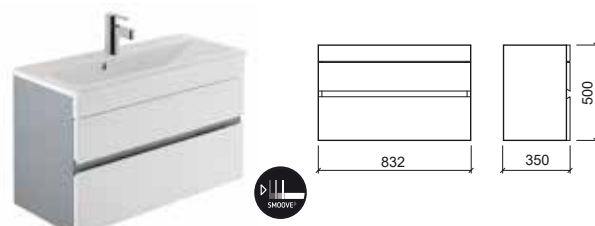

Reference	Description	€ White	€ Color

63431 83x36 FURNITURE **374,43€** **374,43€**

800x350x500mm / 23.9Kg
Mobile in water-repellent agglomerate coated with melamine with **white** or **grey** finish. Drawers in water-resistant MDF lacquered in **white**. Compatible with washbasin Look 134780. [-] Check availability.

134780 83x36 LOOK WASHBASIN **150,24€**

832x360x148mm
In **white** or **pergamon**. [-] Check availability.