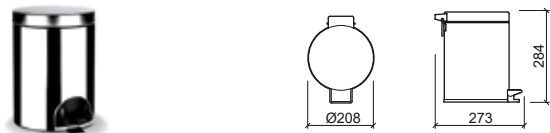

Reference Description € Chrome

41522 LUXE WASTE BIN **42,25€**

Ø208x273x284mm / 1.3Kg
Waste bin in stainless steel. Plastic inner bucket.
Capacity: 5 liters.