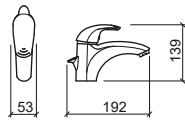

Reference	Description	€ Chrome
5000300	BASIN MIXER WITH POP-UP WASTE Includes flexible H/C in stainless steel mesh, VDA and fixing kit.	104,19€