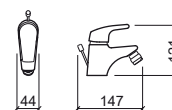

Reference	Description	€ Chrome

5360400 **BIDET MIXER WITH POP-UP WASTE** **88,75€**
In box 44x147x121mm / 1.2Kg
Includes flexible H/C in stainless steel mesh, VDA and fixing kit.

5360401 **BIDET MIXER** **78,31€**

In box 44x135x121mm / 1.2Kg
Includes flexible H/C in stainless steel mesh and fixing kit.