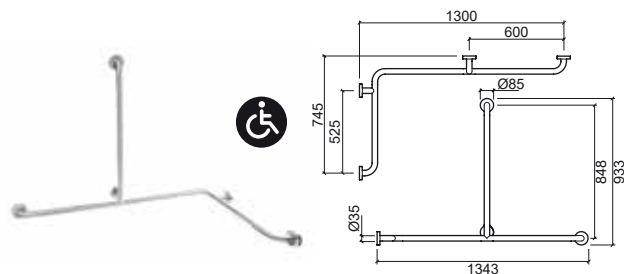

Reference Description € Inox

42959 ANGLE VERTICAL CENTRAL HAND BAR 340,90€

1300x790x933mm / 4.7Kg
Brushed stainless steel support.