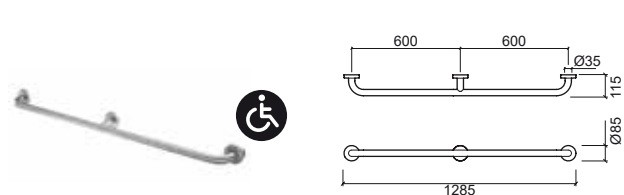

Reference Description € Inox

42966 120 HAND BAR 179,99€

1200x116x85mm / 2.3Kg
Brushed stainless steel support.