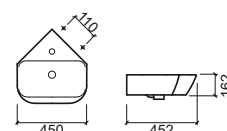

Reference	Description	€ White	€ Pergamon
134380	SEMI RECESSED BASIN 535x457x160mm / 14.6Kg	114,95€	149,33€