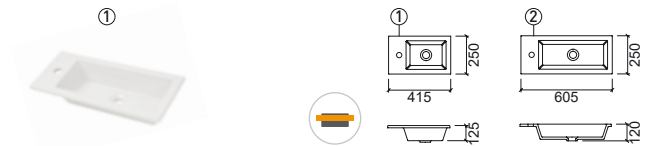

Reference	Description	€ White
118910	41 ALCANTE	148,45€
	415x250x125mm / 5.4Kg Inset basin with tap hole. Without overflow. Compatible with furniture Alicante 61401. Not compatible with Pop-Up. Compatible pop-up Ref. 4V9711. Cutting plan: 385x220mm	

118920	60 ALCANTE	217,84€
	605x250x120mm / 8.2Kg Inset basin with tap hole. Without overflow. Compatible with furniture Alicante 61501. Not compatible with Pop-Up. Compatible pop-up Ref. 4V9711. Cutting plan: 575x225mm