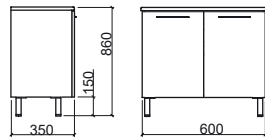

Reference	Description	€ White	€ Color
64701	80 PALM FURNITURE 📦 770x501x860mm / 27.8Kg Furniture in water-repellent agglomerate coated with melamine with white finish and doors in water-repellent agglomerate coated with thermo-laminate with white, grey, red, beech or wenge finish. Compatible with washbasin Palm 109830.	343,41€	343,41€
109830	80 PALM WASHBASIN 📦 800x500x145mm / 20.5Kg In white or pergamon.	238,58€	286,30€
694738	80 PALM PACK 📦 48.3Kg Pack furniture 80 + washbasin 80	558,88€	558,88€