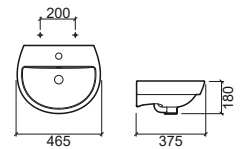

EASY

design Emanuel Rufo

Reference	Description	€ White	€ Pergamon
131330 ①	50 WASHBASIN 500x425x190mm / 10.8Kg Includes Fixing Kit.	35,18€	42,20€
131310 ②	55 WASHBASIN 548x443x190mm / 13.4Kg Includes Fixing Kit.	47,85€	57,29€
131320 ③	60 WASHBASIN NF 612x467x188mm / 13.5Kg Includes Fixing Kit.	58,51€	70,41€
131200 ④	PEDESTAL NF 172x180x700mm / 12.8Kg	47,85€	57,29€
131220 ⑤	HALF PEDESTAL 195x310x275mm / 7.5Kg Includes Fixing Kit.	50,01€	59,50€

Reference	Description	€ White	€ Pergamon
131700	CORNER WALL HUNG BASIN 505x505x190mm / 14.5Kg Includes Fixing Kit.	77,38€	92,84€

	A	B	C	D	E
①	500	425	845	415	245
②	548	443	846	415	272
③	612	467	845	415	280

①/②/③+④

①/②/③+⑤

Reference	Description	€ White	€ Pergamon
131300	46 WALL HUNG BASIN 465x375x180mm / 9.0Kg Includes Fixing Kit.	66,11€	79,38€

	A	B	C	D	E
①	50	525	580	140	640
②	55	535	590	140	640
③	60	530	585	140	640

LEGEND.

✦ FIXATION ⊕ WATER SUPPLY ⊕ FLUSH § FINISH FLOOR

P. 284 COMPONENTS > WH. WHITE > CR. PERGAMON