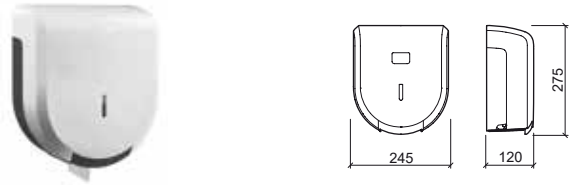

Reference Description € White

41543 LUXE TOILET PAPER DISPENSER **21,86€**

☞ 245x120x275mm / 0.8Kg
Toilet paper dispenser in ABS.
Includes Fixing Kit.