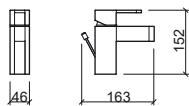

LIMIT

> P. 80 POP-UPS WASTE

Reference	Description	€ Chrome
5450300	BASIN MIXER WITH POP-UP WASTE	184,71€
	46x163x152mm / 2.2Kg Includes flexible H/C in stainless steel mesh, VDA and fixing kit.	

Reference	Description	€ Chrome
5450801	BATH/SHOWER MIXER	264,56€
	301x171x118mm / 3.3Kg Includes shower bracket. Flexible and hand-shower not included.	

Reference	Description	€ Chrome
5450400	BIDET MIXER WITH POP-UP WASTE	184,71€
	46x160x152mm / 2.2Kg Includes flexible H/C in stainless steel mesh, VDA and fixing kit.	

Reference	Description	€ Chrome
5450701	SHOWER MIXER	210,17€
	301x100x118mm / 1.9Kg Includes shower bracket. Flexible and hand-shower not included.	

LEGEND.