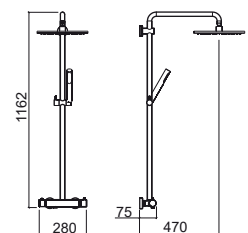

Reference	Description	€ Chrome
537772111	TORUS THERMOSTATIC MIXER WITH SLIDING RAIL, HAND-SHOWER AND HEAD-SHOWER 280x560x1162mm / 5.7Kg Includes Ø180 Face head-shower, Duo hand shower, 1.5m flexible showerhead, adjustable height shower bracket and fixing kit.	550,26€

537772115	TORUS THERMOSTATIC MIXER WITH SLIDING RAIL AND HAND-SHOWER 280x470x1162mm / 5.3Kg Includes Duo hand shower, flexible 1.5m, height adjustable shower bracket and fixing kit. Compatible with Head-shower Cones Main Therapy 57592, Main Call 57792, Headline 59091, Face 58691, Square 5871, Extra-Large 58591, Area Ø200 56291, Area Ø250 56891, Area Ø300 57691, Square □ 200 55991, Square □ 250 56091, Square □ 300, 57491.	508,47€