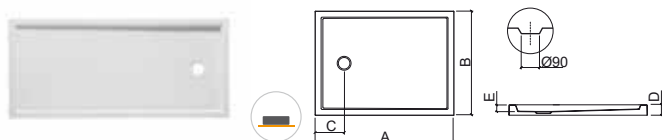

Reference	Description	€ WH smooth
802630	① 180x70 PIANO SHOWER TRAY In box 1800x700x75mm / 24.0Kg With internal depth of 60mm. Compatible with waste 49911.	246,16€
802640	② 180x75 PIANO SHOWER TRAY In box 1800x750x75mm With internal depth of 60mm. Compatible with waste 49911.	250,21€
802650	③ 180x80 PIANO SHOWER TRAY In box 1800x800x75mm / 26.0Kg With internal depth of 60mm. Compatible with waste 49911.	254,37€
802660	④ 180x90 PIANO SHOWER TRAY In box 1800x900x75mm / 28.0Kg With internal depth of 60mm. Compatible with waste 49911.	258,53€

	A	B	C	D	E
①	180	1800	700	250	75 60
②	180	1800	750	250	75 60
③	180	1800	800	250	75 60
④	180	1800	900	250	75 60

NEW