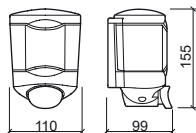

Reference Description € White

41539 **0.45L LUXE WALL-MOUNTED SOAP DISPENSER** **19,42€**

110x99x155mm / 0.3Kg
Soap dispenser in ABS. Includes Fixing Kit.
1ml per serving.