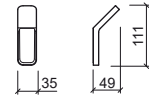

Reference	Description	€ Chrome
47003	ADVANCE HOOK [2] ☞ 35x49x111mm / 0.1Kg Hook in ABS. Includes Fixing Kit.	44,61€