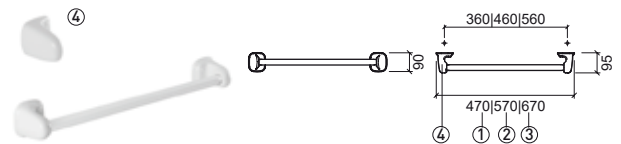

Reference	Description	€ White	€ Color

4006	① 40 SÉRIE I RAIL 470x95x90mm / 0.5Kg Rail in vitreous china. Does not include support 4005. Available colors: white, grey, almond, green, blue, pink and pergamon.	15,65€	18,78€

4007	② 50 SÉRIE I RAIL 570x95x90mm / 0.6Kg Rail in vitreous china. Does not include support 4005. Available colors: white, grey, almond, green, blue, pink and pergamon.	19,04€	22,85€

4008	③ 60 SÉRIE I RAIL 670x95x90mm / 0.6Kg Rail in vitreous china. Does not include support 4005. Available colors: white, grey, almond, green, blue, pink and pergamon.	25,33€	30,39€

4005	④ SÉRIE I TOWEL RAIL HOLDER [1] 95x90mm / 0.4Kg Support em vitreous china. Available colors: white, grey, almond, green, blue, pink and pergamon. Compatible with rails Série I (4006, 4007, 4008). Includes Fixing Kit.	8,10€	9,71€