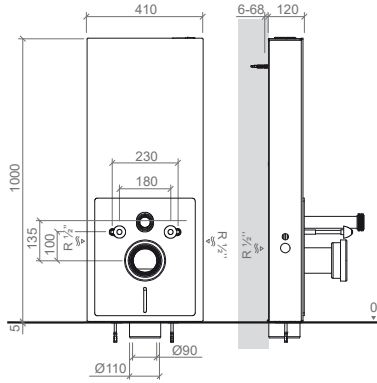

SUPPORTS / CISTERNS

Wall hung WC

Reference	Description	€ White	€ Black
41733	SANGLASS WALL	649,41€	649,41€

410x188x1005mm / 22.9Kg
Exterior support for wall hung WC.

NEW