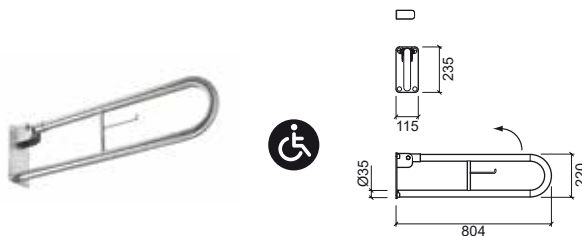

42948 FOLDING SEAT FOR SHOWER **236,72€**

580x430x570mm / 5.7Kg
Brushed stainless steel seat.

Reference Description € Inox

42968 FOLDING SUPPORTING BAR 80 WITH ROLL HOLDER **262,55€**

115x804x235mm / 3.8Kg
Brushed stainless steel support.