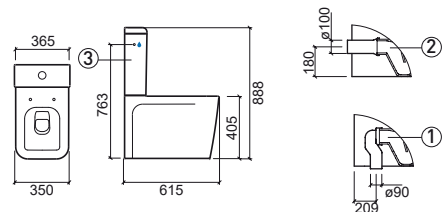

Reference	Description	€ White	€ Black
127023	① F/D CLOSE-COUPLED WC 350x615x405mm / 37.1Kg Includes Fixing Kit and siphon.	272,54€	436,06€
127024	② W/D* CLOSE-COUPLED WC 350x615x405mm / 37.1Kg Includes Fixing Kit. *Does not include siphon MSKT1715.	272,54€	415,28€
127111LM	③ CISTERN 370x155x460mm / 15.3Kg Includes cover. Includes 3/6L mechanism.	254,52€	285,18€
127113LM	③ CISTERN [SE] 370x155x460mm / 14.4Kg Includes cover. Includes 3/6L mechanism.	254,52€	285,18€
22731	SLOWCLOSE TOILET SEAT 2.3Kg Duroplast toilet seat with stainless steel hinges. With anti-bacterial protection.	143,84€	186,97€
22711	TOILET SEAT 2.3Kg Duroplast toilet seat with stainless steel hinges. With anti-bacterial protection.	105,99€	137,78€
MSKT1715	'P' TRAP PAN CONNECTOR	6,61€	