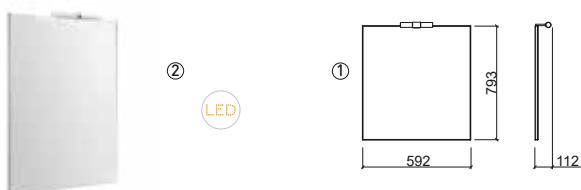

Reference	Description	€ Color
65170	① 60 ÁREA WITH LIGHT	86,83€
	592x793x112mm / 9.0Kg Led G9 - 40W. Mirror with 1 light.	
6A547000	② ILUMINATION	42,52€
	0.4Kg Chromed. With 1 light fixture with 2 led lamps 6W/230V.