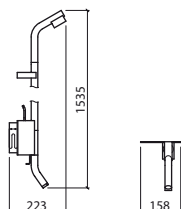

Reference	Description	€ Chrome

5112801	BATH/SHOWER MIXER WITH FIXED SHOWER ☞ 158x223x1535mm / 7.2Kg Includes flexible H/C in stainless steel mesh, case and fixing kit.	427,12€