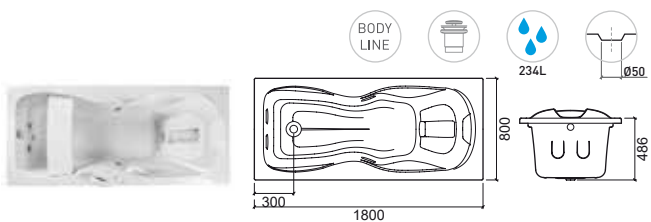

BODYLINE

> P. 142 PANELS > P. 144 POP-UPS > P. 144 SUPPORTING FEET/CHASSIS > P. 145 HANDLES

Reference	Description	€ White
845517	180x80 BODYLINE 1800x800x486mm / 89.8Kg Acrylic Bathtub with pop-up ø50 included. Available colors: white. Includes back cushion, head cushion and handles. With chassis mounted. Compatible panels: 805502 e 805501.	5 595,04€

845500	BODYLINE SHELF 663x213x24mm / 3.0Kg Polyurethane shelf in white color.	218,73€

VINTAGE

Reference	Description	€ White
803400	180x80 VINTAGE 1800x800x444mm / 30.3Kg Acrylic bathtub compatible with pop-up ø50 Ref. 49011. Available colors: white. Compatible feet: 811. Painés compatíveis: 803401 + 803402 (Right) / 803403 (Left). Compatible handles: 8001, 8002, 8012.	500,97€

82340100	180x80 VINTAGE 1800x800x444mm / 60.0Kg Acrylic Bathtub with pop-up ø50 Ref. 490 included. Available colors: white. With chassis mounted. Compatible panels: 803401 + 803402 (Right) / 803403 (Left). Compatible handles: 8001, 8002, 8012.	1 450,91€
82340200	X90 SYSTEM WHITE KIT 1800x800x444mm / 60.0Kg	

82340111	180x80 VINTAGE 1800x800x444mm / 60.0Kg Acrylic Bathtub with pop-up ø50 Ref. 490 included. Available colors: white. With chassis mounted. Compatible panels: 803401 + 803402 (Right) / 803403 (Left). Compatible handles: 8001, 8002, 8012.	1 450,91€
82340211	X90 SYSTEM CHROME KIT 1800x800x444mm / 60.0Kg	

84340111	180x80 VINTAGE 1800x800x444mm / 75.0Kg Acrylic Bathtub with pop-up ø50 Ref. 490 included. Available colors: white. With chassis mounted. Compatible panels: 803401 + 803402 (Right) / 803403 (Left). Compatible handles: 8001, 8002, 8012.	4 255,50€
84340211	TOP SYSTEM CHROME KIT 1800x800x444mm / 75.0Kg	

LEGEND.