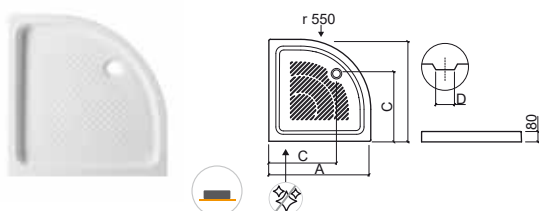

Reference Description € White

107161 ① **75x75 CORNER MORAIRA SHOWER TRAY WITHOUT EDGE** **162,49€**
750x750x80mm / 26.0Kg
Compatible with waste 49511.

107171 ② **80x80 CORNER MORAIRA SHOWER TRAY WITHOUT EDGE** **166,08€**
800x800x80mm / 26.4Kg
Compatible with waste 49511.

	A	B	C	D	
①	75	750	750	490	Ø62
②	80	800	800	530	Ø60