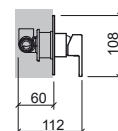

Reference	Description	€ Chrome

5490801 BATH/SHOWER MIXER 198,20€

281x163x118mm / 2.1Kg
Does not include flexible shower and shower holder.

Reference	Description	€ Chrome

5490300 BASIN MIXER WITH POP-UP WASTE 168,95€

45x140x154mm / 1.8Kg
Includes flexible H/C in stainless steel mesh, VDA and fixing kit.

Reference	Description	€ Chrome

5490701 SHOWER MIXER 161,62€

282x78x97mm / 1.6Kg
Does not include flexible shower and shower holder.

Reference	Description	€ Chrome

5490400 BIDET MIXER WITH POP-UP WASTE 168,95€

45x136x154mm / 1.8Kg
Includes flexible H/C in stainless steel mesh, VDA and fixing kit.

Reference	Description	€ Chrome

5497101 3 WAY WALL MOUNTED MIXER 171,54€

105x112x108mm

3V

Reference	Description	€ Chrome

5497801 4 WAY WALL MOUNTED MIXER 189,35€

105x109x155mm

4V

LEGEND.

In box