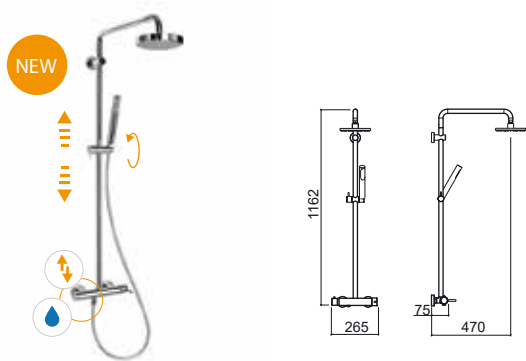

Reference Description € Chrome

531570111 **TUBE MIXER WITH SLIDING RAIL, HAND-SHOWER AND HEAD-SHOWER** **413,63€**
Includes Ø180 Face head-shower, Duo hand shower, 1.5m flexible showerhead, adjustable height shower bracket and fixing kit.

531570111S **TUBE MIXER WITH SLIDING RAIL AND HAND-SHOWER** **371,95€**
Includes Duo hand shower, flexible 1.5m, height adjustable shower bracket and fixing kit. Compatible with Head-shower Cones Main Therapy 57592, Main Call 57792, Headline 59091, Face 58691, Square 5871, Extra-Large 58591, Area Ø200 56291, Area Ø250 56891, Area Ø300 57691, Square □ 200 55991, Square □ 250 56091, Square □ 300, 57491.

Reference Description € Chrome

5266701 **NEW ÍCONE MIXER WITH SLIDING RAIL, HAND-SHOWER AND HEAD-SHOWER** **325,95€**
Includes Duo Ø200, hand-shower Duo type in ABS, flexible in stainless steel 1.7m double staple, height adjustable shower holder and fixing kit.