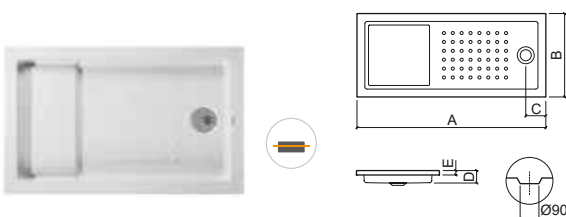

LEGEND.

Countertop In box

WH. WHITE