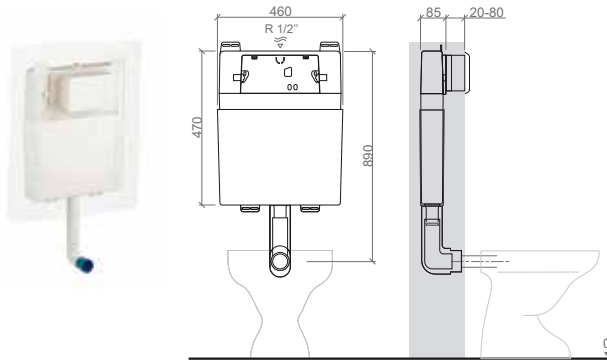

440x238x405mm / 3.3Kg
Compatible with plate Quadro.

CISTERNS

Reference	Description	€
40433	WALLFIT	120,46€

460x165x470mm / 4.8Kg
 3/6L cistern for low-level WC. Compatible with plates Orange, Easy, Plan, Moon and Square.