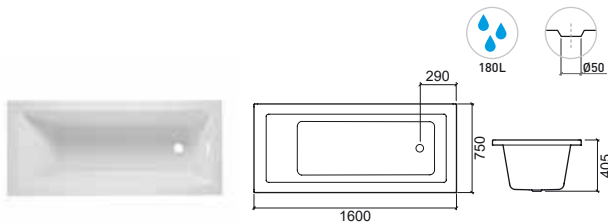

VÉRTICE

Reference Description € White

805700 **160x75 VÉRTICE** **216,72€**

- 1600x750x405mm / 22.5Kg
- Acrylic bathtub compatible with pop-up ø50 Ref. 49011.
- Available colors: **white**. Headrest Ref. 805606.
- Compatible feet: 811. Compatible panels: 805601 + 800202.
- Compatible handles: 8001, 8002, 8012.

82570100 **160x75 VÉRTICE** **1 012,20€**
82570200 **X90 SYSTEM WHITE KIT**

- 1600x750x405mm
- Acrylic Bathtub with pop-up ø50 Ref. 490 included.
- Available colors: **white**. Headrest Ref. 805606.
- With chassis mounted. Compatible panels: 805601 + 800202.
- Compatible handles: 8001, 8002, 8012.

82570111 **160x75 VÉRTICE** **1 001,97€**
82570211 **X90 SYSTEM CHROME KIT**

- 1600x750x405mm
- Acrylic Bathtub with pop-up ø50 Ref. 490 included.
- Available colors: **white**. Headrest Ref. 805606.
- With chassis mounted. Compatible panels: 805601 + 800202.
- Compatible handles: 8001, 8002, 8012.