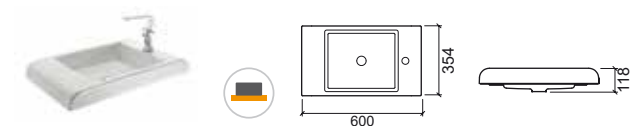

VESSEL BASINS

Reference	Description	€ White	€ Color*

137310 60x40 SANIBOLD **174,25€** **358,75€**

592x400x150mm / 11.8Kg

Not compatible with Pop-Up.

*Colors available upon request: **White/black mate, white/blue mate and white/lime mate.**

NEW

Reference	Description	€ White	€ Color*

137300 48x40 SANIBOLD **153,75€** **307,50€**

475x400x150mm / 9.2Kg

Not compatible with Pop-Up.

*Colors available upon request: **branco/preto mate, branco/azul mate e branco/lima mate.**

NEW

Reference	Description	€ White

109320 FRAME **221,56€**

600x354x118mm / 11.2Kg

Vessel basin with tap hole. Without overflow.

Not compatible with Pop-Up. Compatible pop-up Ref. 4V9711.

Compatible with furniture Frame 109599.

Reference	Description	€ White

109940 120 HI-DEN **352,49€**

1210x440x135mm / 29.5Kg

Vessel basin without tap hole.

Without overflow. **Not compatible with Pop-Up.** Compatible pop-up Ref. 4V9711. Compatible with plan Hi-dde 120 61602.

NEW

Reference	Description	€ White

109930 66 HI-DEN **300,48€**

660x437x135mm / 16.7Kg

Vessel basin without tap hole.

Without overflow. **Not compatible with Pop-Up.** Compatible pop-up Ref. 4V9711. Compatible with plan Hi-dde 60 61601.

NEW

Reference	Description	€ White

109310 100 NOTE **358,55€**

1005x300x200mm / 26.0Kg

Vessel basin with 2 taps holes. Without overflow.

Not compatible with Pop-Up. Compatible pop-up Ref. 4V9711.

LEGEND.

Not compatible with Pop-Up

Reversible

Without tap hole

Vessel

WH. WHITE