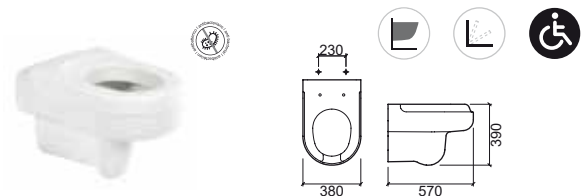

Reference Description € White

129032 **WALL HUNG WC** **281,92€**

- 380x570x390mm / 26.9Kg
- > P. 289 SANITARY INSTALLATION SYSTEMS

22911 **TOILET SEAT WITH COVER AND FRONTAL OPENNING** **97,95€**

- 3.2Kg
- Duroplast toilet seat with stainless steel hinges.

22931 **SLOWCLOSE TOILET SEAT WITH COVER AND FRONTAL OPENNING** **135,56€**

- 3.2Kg
- Duroplast toilet seat with stainless steel hinges.

22951 **TOILET SEAT WITH COVER** **95,59€**

- 3.8Kg
- Duroplast toilet seat with stainless steel hinges.

22961 **SLOWCLOSE TOILET SEAT WITH COVER** **133,20€**

- 3.8Kg
- Duroplast toilet seat with stainless steel hinges.

2291100A **TOILET SEAT WITHOUT COVER AND FRONTAL OPENNING** **76,00€**

- 2.0Kg

2295100A **TOILET SEAT WITHOUT COVER** **73,65€**

- 2.1Kg