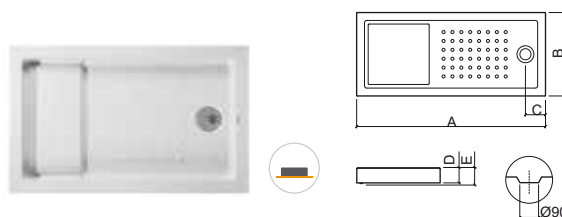

LEGEND.

In box To place