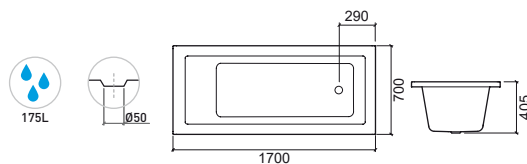

Reference Description € White

805800 **170x70 VÉRTICE** **228,89€**

- 1700x700x405mm / 24.5Kg
- Acrylic bathtub compatible with pop-up ø50 Ref. 49011.
- Available colors: **white**. Headrest Ref. 805606.
- Compatible feet: 810. Compatible panels: 805801 + 800203.
- Compatible handles: 8001, 8002, 8012.

82580100 **170x70 VÉRTICE** **1 022,44€**
82580200 **X90 SYSTEM WHITE KIT**

- 1700x700x405mm / 47.0Kg
- Acrylic Bathtub with pop-up ø50 Ref. 490 included.
- Available colors: **white**. Headrest Ref. 805606.
- With chassis mounted. Compatible panels: 805801 + 800203.
- Compatible handles: 8001, 8002, 8012.

82580111 **170x70 VÉRTICE** **1 012,20€**
82580211 **X90 SYSTEM CHROME KIT**

- 1700x700x405mm / 47.0Kg
- Acrylic Bathtub with pop-up ø50 Ref. 490 included.
- Available colors: **white**. Headrest Ref. 805606.
- With chassis mounted. Compatible panels: 805801 + 800203.
- Compatible handles: 8001, 8002, 8012.