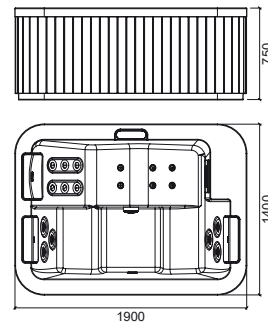

Icon	Value
Person icon	3
Person lying down icon	1
Kg icon	300
Kg icon with water drop	1150
Jets icon	20
Lighting icon	●
Chromotherapy icon	○
Voltage icon	220-240V~
Thermal coverage icon	○
Stairs icon	○

Reference	Description	€ Color
875306	COVERAGE FOR SPA 3 AQUA NATURA Available colors: black. Compatible with SPA Ref. 875300.	1 013,03€

Reference	Description	€ Color
8A7	STAIRS FOR SPA AQUA NATURA 680X660X360mm / 7.7Kg Stairs in molded plastic, high UV resistance. Available colors: brown [23] and grey [03].	389,76€

LEGEND.

Number of people	People lying down	Kg Weight	Kg Weight with water	Jets
Stairs	Lighting	Chromotherapy	Voltage	Thermal coverage
			Capacity (liters)