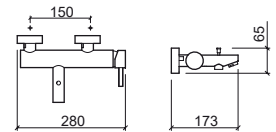

Reference	Description	€ Chrome
5520801	BATH/SHOWER MIXER	164,04€

☞ 280x173x65mm / 2.3Kg
Does not include flexible shower and shower holder.
3 bar with full opening (50% cold + 50% warm): 10.0l/m