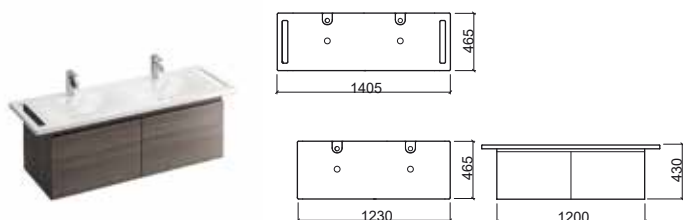

Reference	Description	€ White	€ Color
65720	103 FURNITURE In box 1000x465x430mm / 29.6Kg Furniture in HPL coated laminate (high pressure laminates) with white, red, dark oak and tulipier fumé finish. With one drawer. Compatible with washbasins Clean 108450 or 108440.	631,34€	631,34€
108450	103 CLEAN WASHBASIN WITH LEFT TOWEL RAIL In box 1112x468x149mm / 29.8Kg	380,91€	
108440	103 CLEAN WASHBASIN In box 1030x465x149mm / 26.4Kg	267,29€	
695721	103 CLEAN WITH TOWEL RAIL PACK In box 59.4Kg Pack washbasin 103 with left towel rail + furniture 103. Colors: white, high gloss red, dark oak and tulipier fumé.	1 012,25€	1 012,25€
695720	103 CLEAN PACK In box 56.0Kg Pack washbasin 103 + furniture 103. Colors: white, high gloss red, dark oak and tulipier fumé.	893,63€	893,63€