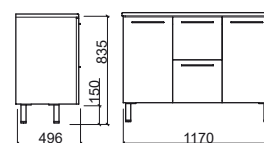

Reference	Description	€ White	€ Color
64901	120 PALM FURNITURE ☞ 1170x496x835mm / 55.2Kg Furniture in water-repellent agglomerate coated with melamine with white finish and doors/drawers in water-repellent agglomerate coated with thermo-laminate with white, grey, red, beech or wenge finish. Compatible with washbasin Palm 109880.	664,77€	664,77€
109880	120 PALM WASHBASIN ☞ 1200x500x145mm / 31.4Kg In white or pergamon.	356,48€	427,80€
694938	120 PALM PACK ☞ 86.6Kg Pack furniture 120 + washbasin 120	958,75€	958,75€