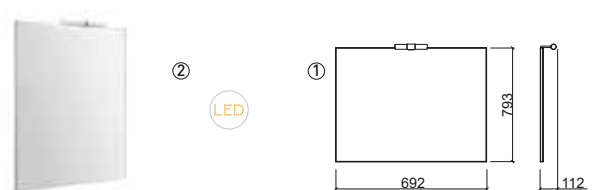

Reference	Description	€ Color
65270	① 70 ÁREA WITH LIGHT	88,84€
	692x793x112mm / 11.0Kg Led G9 - 40W. Mirror with 1 light.	
6A547000	② ILUMINATION	42,52€
	0.4Kg Chromed. With 1 light fixture with 2 led lamps 6W/230V.