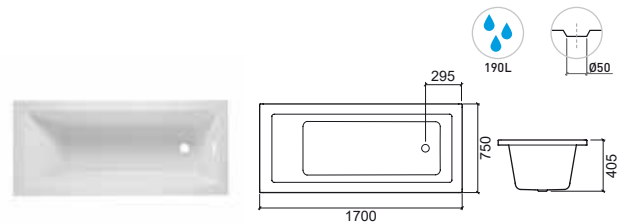

Reference Description € White

805900 **170x75 VÉRTICE** **241,05€**

- 1700x750x405mm / 26.5Kg
- Acrylic bathtub compatible with pop-up ø50 Ref. 49011.
- Available colors: **white**. Headrest Ref. 805606.
- Compatible feet: 811. Compatible panels: 805801 + 800202.
- Compatible handles: 8001, 8002, 8012.

82590100 **170x75 VÉRTICE** **1 031,22€**
82590200 **X90 SYSTEM WHITE KIT**

- 1700x750x405mm / 49.0Kg
- Acrylic Bathtub with pop-up ø50 Ref. 490 included.
- Available colors: **white**. Headrest Ref. 805606.
- With chassis mounted. Compatible panels: 805801 + 800202.
- Compatible handles: 8001, 8002, 8012.

82590111 **170x75 VÉRTICE** **1 020,97€**
82590211 **X90 SYSTEM CHROME KIT**

- 1700x750x405mm / 49.0Kg
- Acrylic Bathtub with pop-up ø50 Ref. 490 included.
- Available colors: **white**. Headrest Ref. 805606.
- With chassis mounted. Compatible panels: 805801 + 800202.
- Compatible handles: 8001, 8002, 8012.