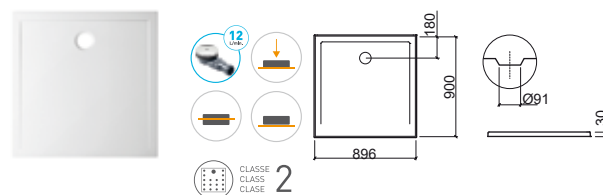

Reference	Description	€ White	€ Color
107520AD	EXTRA-FLAT 80x80 STEPIN SHOWER TRAY WITH NON-SKID 800x800x35mm / 23.8Kg Compatible with waste 49911. in white, black and grey.	188,94€	226,73€

Reference	Description	€ White	€ Color
107530AD	EXTRA-FLAT 90x90 STEPIN SHOWER TRAY WITH NON-SKID 896x900x30mm / 26.3Kg Compatible with waste 49911. in white, black and grey.	207,40€	248,87€