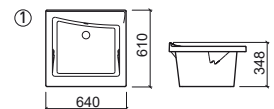

Reference	Description	€ White	€ Pinho
108640	① LAUNDRY SINK BLINK 640x610x348mm / 29.5Kg Laundry sink for kitchen in Fireclay without overflow. Compatible with board Blink 6600678. > P. 343 COMPONENTS	139,97€	
6600678	② BOARD FOR LAUNDRY SINK BLINK 520x450x22mm / 3.3Kg Board in Pine. Compatible with laundry sink Blink 108640.	62,69€