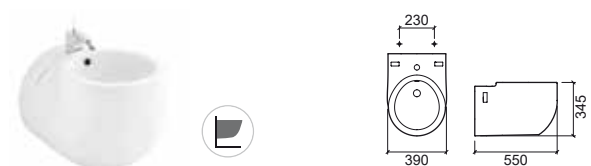

Reference	Description	€ White
111450	WALL HUNG BIDET 390x550x345mm / 25.5Kg > P. 298 SANITARY INSTALLATION SYSTEMS	506,42€