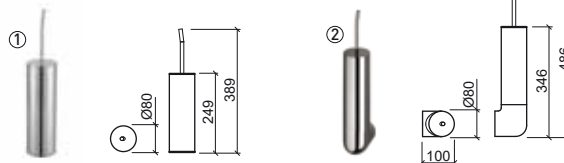

Reference	Description	€ Chrome

41300 **WCA SOAP DISH** **84,94€**

- 63x20x92mm / 0.4Kg
- Soap dish in brass.
- Includes Fixing Kit.

Reference	Description	€ Chrome

41303 **WCA HOOK** **47,35€**

- 20x28x119mm / 0.4Kg
- Hook in brass.
- Includes Fixing Kit.

Reference	Description	€ Chrome

41306 ① **30 WCA TOWEL RAIL** **115,83€**

- 300x57x20mm / 1.2Kg
- Towel rail in brass.
- Includes Fixing Kit.

41307 ② **60 WCA TOWEL RAIL** **128,53€**

- 600x57x20mm / 1.5Kg
- Towel rail in brass.
- Includes Fixing Kit.

41308 ③ **80 WCA TOWEL RAIL** **135,30€**

- 800x57x20mm / 1.6Kg
- Towel rail in brass.
- Includes Fixing Kit.

Reference	Description	€ Chrome

41326 ① **30 WCA CURVE TOWEL RAIL** **115,83€**

- 300x84x95mm / 1.0Kg
- Towel rail in brass.
- Includes Fixing Kit.

41327 ② **60 WCA CURVE TOWEL RAIL** **128,53€**

- 600x84x95mm / 1.2Kg
- Towel rail in brass.
- Includes Fixing Kit.

41328 ③ **80 WCA CURVE TOWEL RAIL** **135,30€**

- 800x84x95mm / 1.3Kg
- Towel rail in brass.
- Includes Fixing Kit.

Reference	Description	€ Chrome

41309 ① **WCA TOILET BRUSH HOLDER** **115,07€**

- Ø80x389mm / 1.1Kg
- Toilet brush holder in brass.

41319 ② **WCA WALL-MOUNTED TOILET BRUSH HOLDER** **162,39€**

- Ø80x100x486mm / 2.1Kg
- Toilet brush holder in brass.
- Includes Fixing Kit.

Reference	Description	€ Chrome

41310 **WCA TOILET PAPER HOLDER** **71,04€**

- 170x58x35mm / 0.8Kg
- Toilet paper holder in brass.
- Includes Fixing Kit.

LEGEND.

In box