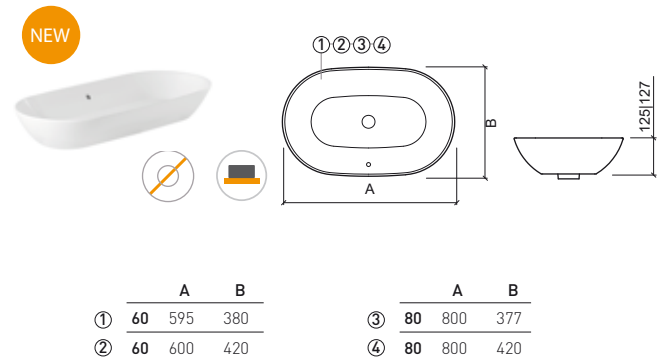

VESSEL BASINS

Reference	Description	€ White
136380 ①	60x38 SANLIFE WITH TAP HOLE 600x380x125mm / 10.2Kg Vessel basin with tap hole. Compatible with furniture Sanlife 100 691992 and Sanlife 160 691998.	193,21€
136780 ②	60x42 SANLIFE WITH TAP HOLE 600x420x125mm / 10.2Kg Vessel basin with tap hole. Compatible with furniture Sanlife 100 691992 and Sanlife 160 691998.	199,88€
136390 ③	80x38 SANLIFE WITH TAP HOLE 800x380x141mm / 14.1Kg Vessel basin with tap hole. Compatible with furniture Sanlife 100 691992.	222,53€
136790 ④	80x42 SANLIFE WITH TAP HOLE 800x420x125mm / 15.3Kg Vessel basin with tap hole. Compatible with furniture Sanlife 100 691992.	229,19€

Reference	Description	€ White
136389 ①	60x38 SANLIFE 595x380x140mm / 8.8Kg Countertop basin without tap hole. Not compatible with Pop-Up. Compatible with furniture Sanlife 100 691990, 691991 and Sanlife 160 691996, 691997.	197,21€
136789 ②	60x42 SANLIFE 600x420x125mm / 10.2Kg Countertop basin without tap hole. Not compatible with Pop-Up. Compatible with furniture Sanlife 100 691990, 691991 and Sanlife 160 691996, 691997.	203,87€
136399 ③	80x38 SANLIFE 800x377x143mm / 11.9Kg Countertop basin without tap hole. Not compatible with Pop-Up. Compatible with furniture Sanlife 100 691990 and 691991.	234,73€
136799 ④	80x42 SANLIFE 800x420x125mm Countertop basin without tap hole. Not compatible with Pop-Up. Compatible with furniture Sanlife 100 691990 and 691991.	233,19€