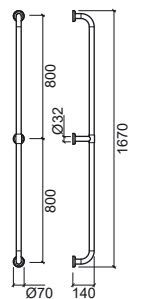

Reference	Description	€ White
48068	VERTICAL HAND BAR 160 WALL-TO-FLOOR 70x140x1670mm / 3.1Kg Accessory in galvanized iron lacquered in white.	107,09€