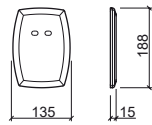

Reference	Description	€ Chrome

5410571	URINAL ELECTRONIC TAP WITH BATTERY In box 135x15x188mm / 1.1Kg Includes box, battery and fixing kit.	353,72€

5410581	URINAL ELECTRONIC TAP WITH TRANSFORMER In box 135x15x188mm / 1.1Kg Includes box, transformer and fixing kit.	370,18€