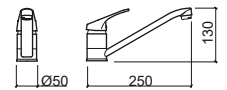

Reference	Description	€ Chrome	Reference	Description	€ Chrome
5573301	SINGLE LEVER WITH LATERAL SWIVEL SPOUT ☞ 161x220x277mm / 1.1Kg Includes flexible H/C in stainless steel mesh and fixing kit. Debit to 3 Bar with full cold opening: 13.7l/m Debit to 3 Bar with full hot opening: 12.0l/m	68,43€	5573001	SINGLE LEVER WITH SWIVEL SPOUT ☞ Ø50x250x130mm / 0.8Kg Includes flexible H/C in stainless steel mesh and fixing kit. Debit to 3 Bar with full cold opening: 11.9l/m Debit to 3 Bar with full hot opening: 10.8l/m	45,44€