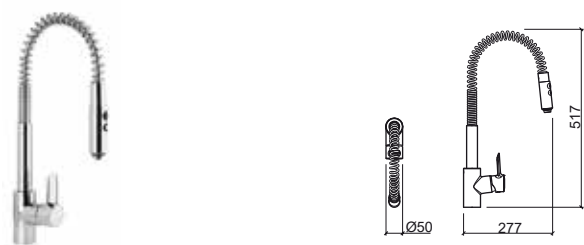

Reference	Description	€ Chrome
5374101	SINGLE LEVER WITH SPRING SWIVEL SPOUT PULL-OUT AND 2 FUNCTIONS SHOWER ☞ Ø50x277x517mm / 4.3Kg Includes flexible H/C in stainless steel mesh and fixing kit. Debit at 3 Bar with 50% opening (25% cold + 25% hot): 4.5l/m 3 bar with full opening (50% cold + 50% warm): 9l/m	474,31€