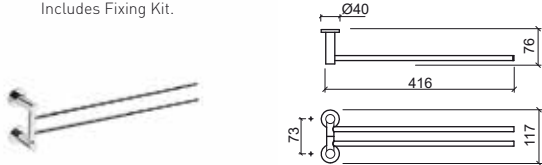

Reference Description € Chrome

41114 **PRESTIGE DOUBLE TOWEL RAIL** **73,15€**

416x76x117mm / 0.9Kg
Towel rail in brass.
Includes Fixing Kit.