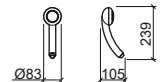

Reference Description € Chrome

5909311 **BETA 1 FUNCTION HAND-Shower** **48,44€**
☞ Ø83x105x239mm / 0.3Kg
Hand-shower in chrome ABS.