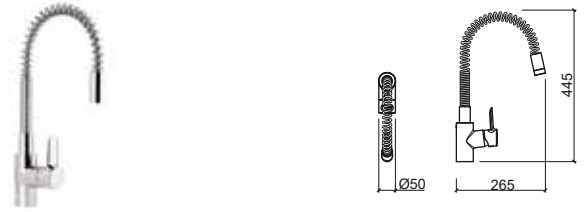

Reference	Description	€ Chrome
5374001	SINGLE LEVER WITH SPRING AND SWIVEL SPOUT ☞ Ø50x265x445mm / 3.5Kg Includes flexible H/C in stainless steel mesh and fixing kit. Debit at 3 Bar with 50% opening (25% cold + 25% hot): 4.5l/m 3 bar with full opening (50% cold + 50% warm): 9l/m	384,42€