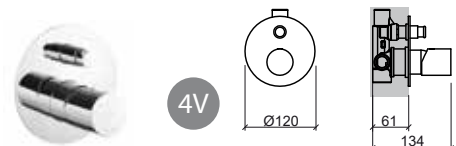

Reference	Description	€ Chrome
5061801	4 WAY WALL MOUNTED MIXER ☞ Ø120x134mm / 5.5Kg Does not include flexible, hand-shower and fixture kit.	153,98€