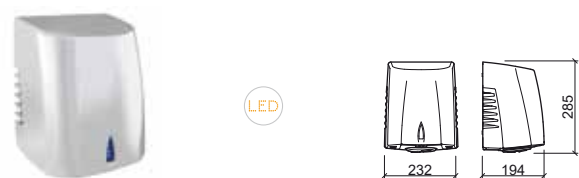

 232x194x285mm / 4.3Kg
Hand dryer with aluminum body LED light and anti-vandalism system. Includes Fixing Kit.

Reference Description € Chrome

41547 LUXE MAGNIFYING MIRROR WITH LIGHT **178,77€**

 180x340x270mm / 1.2Kg
Mirror in brass with LED lightning.
Power supply: lithium battery 3.6V.
Includes battery and fixing Kit.