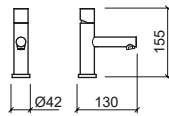

SINGLE

> P. 80 POP-UPS WASTE

Reference	Description	€ Chrome
5540301	BASIN MIXER	97,27€

Ø42x130x155mm / 1.2Kg
Includes flexible H/C in stainless steel mesh and fixing kit.

Reference	Description	€ Chrome
5540801	BATH/SHOWER MIXER	153,59€

300x175xØ65mm / 2.5Kg
Does not include flexible shower and shower holder.

Reference	Description	€ Chrome
5540401	BIDET MIXER	98,33€

Ø42x125x155mm / 1.2Kg
Includes flexible H/C in stainless steel mesh and fixing kit.

Reference	Description	€ Chrome
5540701	SHOWER MIXER	138,96€

300x85xØ65mm / 1.9Kg
Does not include flexible shower and shower holder.