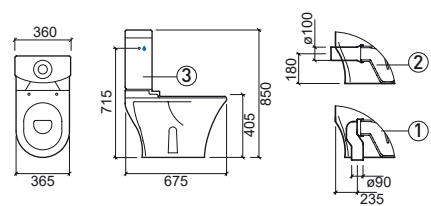

Reference	Description	€ White	€ Pergamon
104021	① F/D CLOSE-COUPLED WC 📦 365x675x460mm / 28.5Kg Includes Fixing Kit and siphon.	154,67€	185,61€
104022	② W/D* CLOSE-COUPLED WC 📦 365x675x460mm / 28.5Kg Includes Fixing Kit. *Does not include siphon MSKT1715.	154,67€	185,61€
104111LM	③ CISTERN 📦 355x170x390mm / 13.8Kg Includes cover. Includes 3/6L mechanism.	158,15€	176,56€
104113LM	③ CISTERN [SE] 📦 355x170x390mm / 13.8Kg Includes cover. Includes 3/6L mechanism.	158,15€	176,56€
20411	TOILET SEAT 📦 2.9Kg Duroplast toilet seat with stainless steel hinges. With anti-bacterial protection.	77,92€	93,51€
MSKT1715	'P' TRAP PAN CONNECTOR	6,61€	

LEGEND.

Anti-bacterial

3/6L