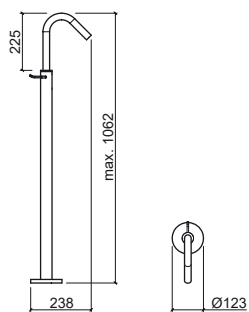

Reference	Description	€ Chrome

5110001	BASIN MIXER FREE-STANDING WITH CURVED MOUTHPIECE ☞ Ø123x238x1062mm / 12.6Kg Includes flexible H/C in stainless steel mesh, water inlet base and fixing kit.	1 414,88€