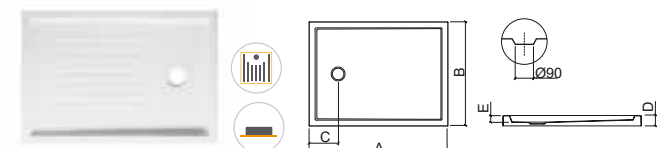

Reference	Description	€ WH texture
803160	① 130x70 PIANO SHOWER TRAY 1300x700x75mm / 15.0Kg With internal depth of 45mm. Compatible with waste 49911.	158,92€
803170	② 130x75 PIANO SHOWER TRAY 1300x750x75mm / 18.0Kg With internal depth of 45mm. Compatible with waste 49911.	163,03€
803180	③ 130x80 PIANO SHOWER TRAY 1300x800x75mm / 17.0Kg With internal depth of 45mm. Compatible with waste 49911.	167,09€
803190	④ 130x90 PIANO SHOWER TRAY 1300x900x75mm / 19.0Kg With internal depth of 45mm. Compatible with waste 49911.	171,14€

	A	B	C	D	E
①	130	1300	700	250	75 45
②	130	1300	750	250	75 45
③	130	1300	800	250	75 45
④	130	1300	900	250	75 45

NEW