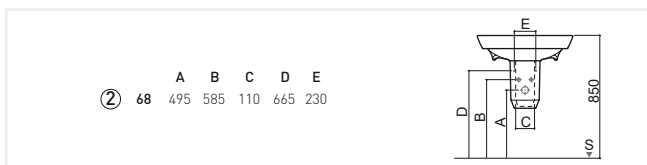

JADE

design Sanindusa

Reference	Description	€ White	€ Pergamon
104300	① 55 WASHBASIN 555x512x208mm / 15.0Kg Includes Fixing Kit. Not compatible with half pedestal. [-] Check availability.	103,39€	124,08€
104320	② 68 WASHBASIN 690x575x220mm / 20.1Kg Includes Fixing Kit.	118,57€	142,29€
104200	③ PEDESTAL 295x297x670mm / 15.5Kg	90,48€	108,57€
104220	④ HALF PEDESTAL 300x375x365mm / 12.3Kg Includes Fixing Kit.	67,47€	80,94€

Reference	Description	€ White	€ Pergamon
104360	COUNTERTOP BASIN 580x495x215mm / 11.0Kg	109,49€	131,37€

Reference	Description	€ White	€ Pergamon
104410	BIDET 365x590x410mm / 22.6Kg Includes Fixing Kit.	138,06€	165,64€
20441	BIDET COVER 2.0Kg Duroplast cover with stainless steel hinges. With anti-bacterial protection.	72,31€	86,88€