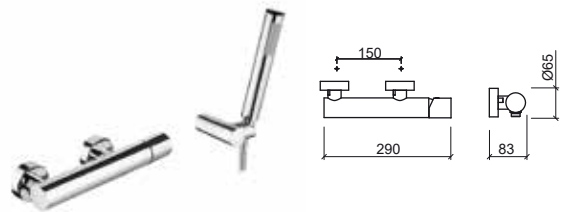

Reference	Description	€ Chrome
5060701	SHOWER MIXER WITH HAND-SHOWER ☞ 290x83xØ65mm / 2.2Kg Includes flexible hand-shower and shower holder.	160,22€