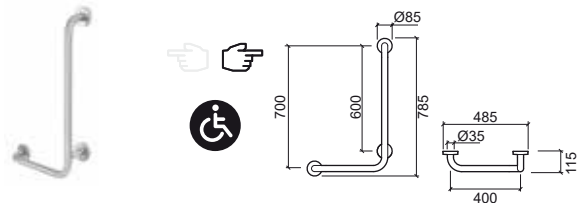

Reference Description € Inox

42960 **90° RIGHT / LEFT ANGLE HAND BAR** **196,92€**

42961 785x115x365mm / 1.5Kg
Brushed stainless steel support.