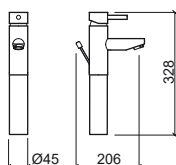

NEW

ÍCONE

> P. 80 POP-UPS WASTE

Reference	Description	€ Chrome
5504300	LONG BASIN MIXER WITH POP-UP WASTE ☞ Ø45x206x328mm / 2.8Kg Includes flexible H/C in stainless steel mesh, VDA and fixing kit. 3 bar with full opening (50% cold + 50% warm): 15.0l/m	193,08€
5504301	LONG BASIN MIXER ☞ Ø45x174x328mm / 2.8Kg Includes flexible H/C in stainless steel mesh and fixing kit. 3 bar with full opening (50% cold + 50% warm): 15.0l/m	187,23€