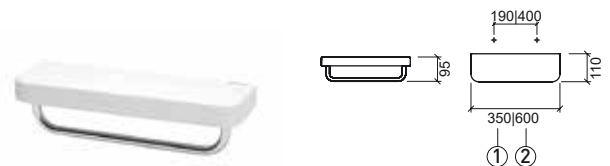

Reference	Description	€ White

41724 ① 35 VINTAGE SHELF WITH TOWEL RAIL **77,97€**

350x110x95mm / 2.2Kg
Shelf in vitreous china. Towel rail in chromed brass.
Includes Fixing Kit.

41726 ② 60 VINTAGE SHELF WITH TOWEL RAIL **102,34€**

600x110x95mm / 3.2Kg
Shelf in vitreous china. Towel rail in chromed brass.
Includes Fixing Kit.