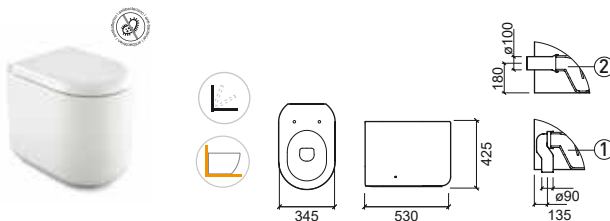

STATUS

design Emanuel Ruff

Reference	Description	€ White

123011	① F/D LOW-LEVEL WC 345x530x425mm / 30.2Kg Includes Fixing Kit and siphon. > P. 286 SANITARY INSTALLATION SYSTEMS	302,47€

123012	② *W/D LOW-LEVEL WC 345x530x425mm / 30.2Kg Includes Fixing Kit. *Does not include siphon MSKT1715. > P. 286 SANITARY INSTALLATION SYSTEMS	302,47€

22331	SLOWCLOSE TOILET SEAT Duroplast toilet seat with stainless steel hinges. With anti-bacterial protection.	137,98€

22311	TOILET SEAT 2.4Kg Duroplast toilet seat with stainless steel hinges. With anti-bacterial protection.	107,03€