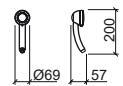

Reference Description € Chrome

5969211 **ALFA 3 FUNCTIONS HAND-Shower** **44,93€**
☞ Ø69x57x200mm / 0.2Kg
Hand-shower in chrome ABS with flow reducer.
Debit to 3 Bar: 12.0l/m