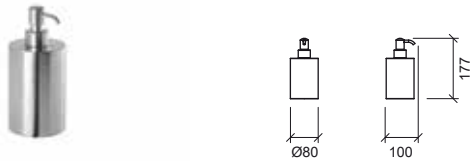

Reference Description € Chrome

42118 RIMINI SOAP DISPENSER **116,20€**

Ø80x100x177mm / 0.6Kg
Soap dispenser in brushed stainless steel.