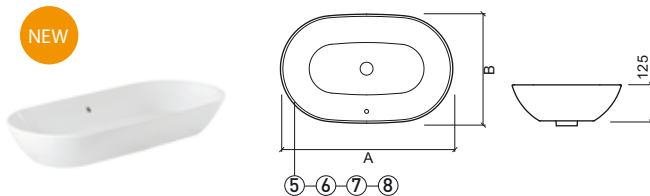

SANLIFE

design Melissa Vilar

Reference	Description	€ White
136389	① 60x38 TO PLACE BASIN 600x380x125mm / 8.8Kg Not compatible with Pop-Up.	197,21€
136789	② 60x42 TO PLACE BASIN 600x420x125mm / 10.2Kg Not compatible with Pop-Up.	203,87€
136399	③ 80x38 TO PLACE BASIN 800x380x125mm / 11.9Kg Not compatible with Pop-Up.	234,73€
136799	④ 80x42 TO PLACE BASIN 800x420x125mm Not compatible with Pop-Up.	233,19€

	A	B
①	60	380
②	60	420
③	80	380
④	80	420