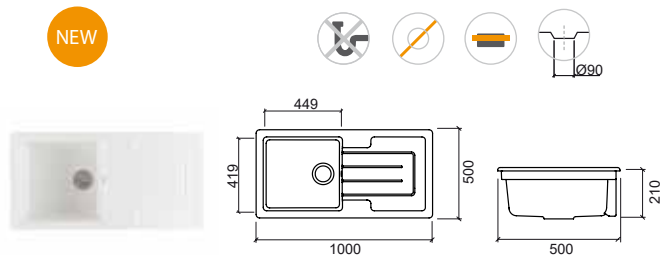

Available variants:

Sink 1 bowl reversible w/2 pre-sketched holes w/pop-up waste Ref. 7310V.
Sink 1 right bowl w/pop-up waste Ref. 7310DV.
Sink 1 left bowl w/pop-up waste Ref. 7310EV.
Pop-up included Ø90 Ref. 473811. Compatible syphon (not included) Ref. 470100. Compatible hole tops (not included) Ref. 4722100.

NEW