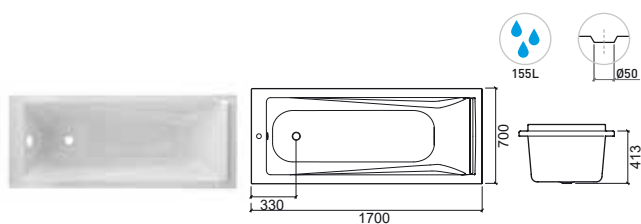

LEGEND.

- Bathtub capacity
- Right hydro engine
- Left hydro engine
- In box
- Packed with mask

WH. WHITE