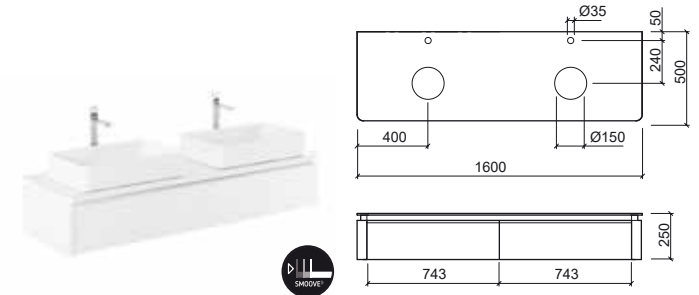

Reference	Description	€ White	€ Taupé
691996	160 SANLIFE FURNITURE WITH 2 HOLES FOR WASHBASINS 1600x500x250mm / 59.0Kg Lacquered MDF furniture in white or taupé finish. With aluminum handles. Two drawers with smooove closure. Synthetic ivory top 12mm. Compatible with washbasins 136339, 136739, 136389, 136789, 136379, 136779, 136729. Must be used with wall tap.	1 132,63€	1 132,63€

Reference	Description	€ White	€ Taupé
691997	160 SANLIFE FURNITURE WITH 2 HOLES FOR WASHBASINS AND TAPS 1600x500x250mm / 59.0Kg Lacquered MDF furniture in white or taupé finish. With aluminum handles. Two drawers with smooove closure. Synthetic ivory top 12mm. Compatible with washbasins 136339, 136739, 136389, 136789, 136379, 136779, 136729. Must be used with long tap.	1 132,63€	1 132,63€