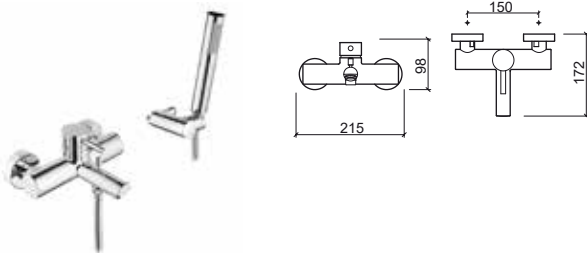

Reference Description € Chrome

5260801 **BATH/SHOWER MIXER** **157,02€**

- ☞ 215x172x98mm / 2.2Kg
- Includes 1 function hand-shower, 1.70m flexible and shower holder.
- 3 bar with full opening (50% cold + 50% warm): 21.0l/m (spout) / 11.0l/m (hand-shower)

Reference Description € Chrome

5260701 **SHOWER MIXER** **129,31€**

- ☞ 215x122x98mm / 1.9Kg
- Includes 1 function hand-shower, 1.70m flexible and shower holder.
- 3 bar with full opening (50% cold + 50% warm): 11.0l/m (hand-shower)