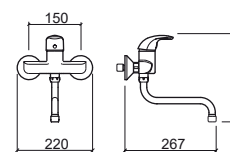

Reference	Description	€ Chrome

5003701	WALL MOUNTED SINGLE LEVER WITH 'S' MOUTHPIECE	101,04€

220x267x252mm / 1.8Kg