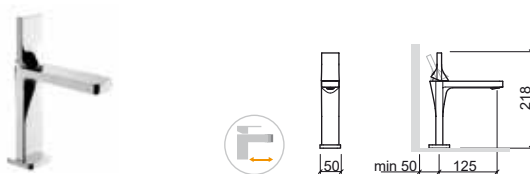

Reference	Description	€ Chrome
5250701	SHOWER MIXER WITH HAND-SHOWER ☞ 220x150x112mm Includes 1 function hand-shower, 1.70m flexible in stainless steel and shower holder in ABS. 3 bar with full opening (50% cold + 50% warm): 21.7l/m (spout) / 19.2l/m (without hand-shower).	151,87€
5250701C	SHOWER MIXER ☞ 220x150x112mm / 1.60 Kg Does not include hand-shower, flexible and shower holder. 3 bar with full opening (50% cold + 50% warm): 20.1l/m (without hand-shower).	125,53€

Reference	Description	€ Chrome	€ Color
-----------	-------------	----------	---------

5557301 SÉNIOR BASIN MIXER **277,10€** **300,18€**

- 50x165x218mm / 1.8Kg
- Includes flexible H/C in stainless steel mesh and fixing kit.
- Available colors: **chrome, white** or **black**.
- 3 bar with full opening (50% cold + 50% warm): 7.8l/m