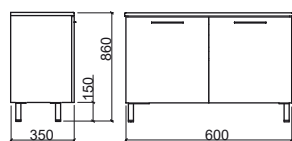

Reference	Description	€ White	€ Color
64801	100 PALM FURNITURE ☞ 970x501x860mm / 32.3Kg Furniture in water-repellent agglomerate coated with melamine with white finish and doors in water-repellent agglomerate coated with thermo-laminate with white, grey, red, beech or wenge finish. Compatible with washbasin Palm 109870.	378,62€	378,62€
109870	100 PALM WASHBASIN ☞ 1000x500x150mm / 27.1Kg In white or pergamon.	296,89€	356,27€
694838	100 PALM PACK ☞ 59.4Kg Pack furniture 100 + washbasin 100	610,63€	610,63€