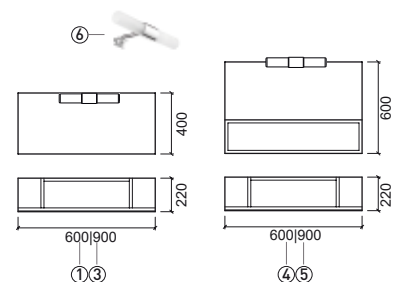

Reference	Description	€ White	€ Color

61170 ① **60 WCA MIRROR WITH LIGHT** **488,24€**
☞ 600x220x400mm / 12.5Kg
Waterproof MDF mirror lacquered in **white**.
Incandescent lamp with 230V/60W.

61172 ② **60 WCA MIRROR WITH SHELF AND LIGHT** **548,59€**
☞ 600x220x600mm / 16.5Kg
Waterproof MDF mirror lacquered in **white**.
Incandescent lamp with 230V/60W.

61171 ③ **90 WCA MIRROR WITH LIGHT** **554,05€**
☞ 900x220x400mm / 6.7Kg
Waterproof MDF mirror lacquered in **white**.
Incandescent lamp with 230V/60W.

61173 ④ **90 WCA MIRROR WITH SHELF AND LIGHT** **608,93€**
☞ 900x220x600mm / 23.1Kg
Waterproof MDF mirror lacquered in **white**.
Incandescent lamp with 230V/60W.

6A547000 ⑥ **ILUMINATION** **42,52€**
☞ 0.4Kg
Chromed. With 1 light fixture with 2 halogen lamps 40W/230V.