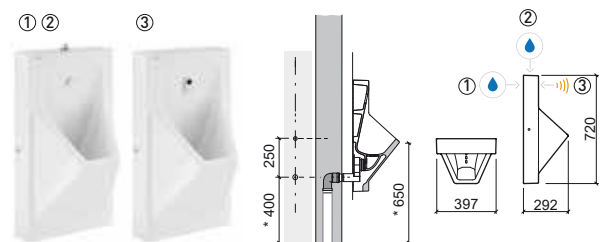

Reference Description € White

108520 ① URINAL CUBIC BACK ENTRY **301,25€**

☞ 397x292x720mm / 24.9Kg
Includes urinal diffuser, siphon and fixing kit.
* indicative quotas
> P. 342 COMPONENTS

108521 ② URINAL CUBIC UPPER ENTRY **313,41€**

☞ 397x292x720mm / 24.9Kg
Includes urinal diffuser, siphon and fixing kit.
* indicative quotas
> P. 342 COMPONENTS

108527 ③ URINAL CUBIC ELETRONIC **540,11€**

☞ 397x292x720mm / 24.9Kg
Includes electronic urinal diffuser, siphon and fixing kit.
* indicative quotas
> P. 342 COMPONENTS