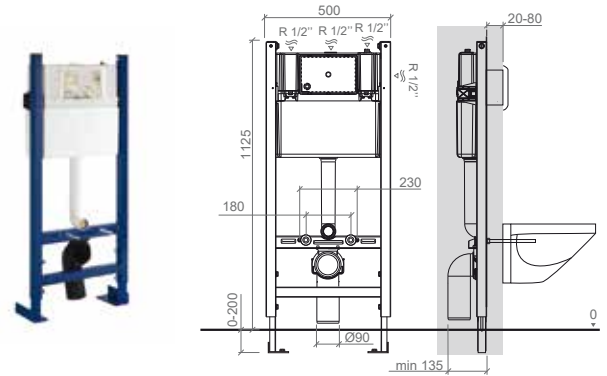

Reference	Description	€
40323	SANFIX FOR PLADUR WALL	283,71€

500x135x1125mm / 16.6Kg
Exterior support for wall hung WC.
Compatible with plates Orange, Easy, Plan, Moon and Square.