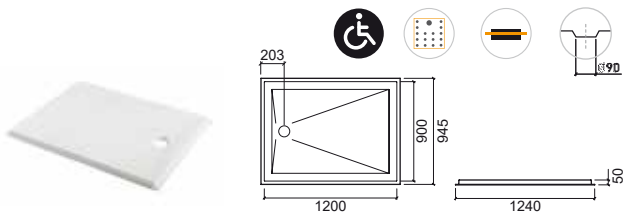

Reference	Description	€ White

800900	120x90 SHOWER TRAY	376,65€

- 1200x900x50mm / 22.0Kg
  Acrylic shower tray.
  Compatible with pop-up 49911.