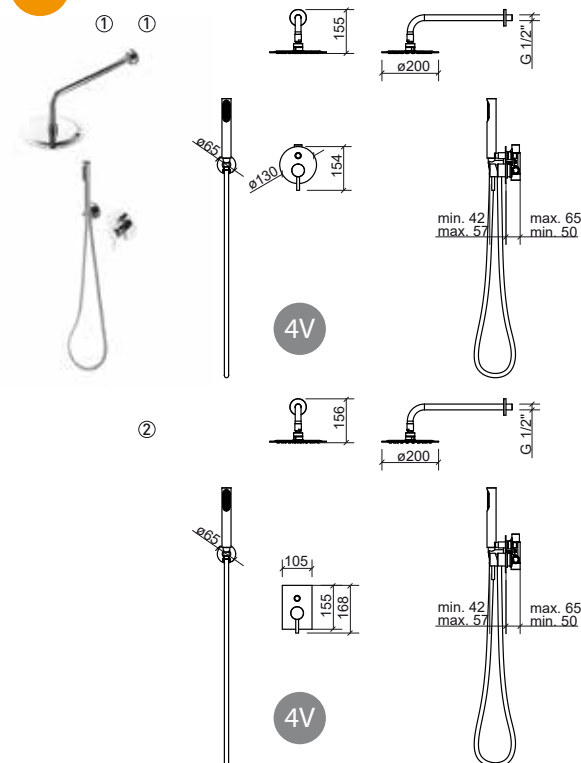

LEGEND.

In box

Reference Description € Chrome

5269802 ① **NEW ÍCONE 4 WAYS COUNTERTOP MIXER WITH HAND-SHOWER AND HEAD-SHOWER** **325,95€**
Includes Duo head-shower Ø200, stem 350, hand shower Duo type in ABS, stainless steel 1.7m double staple, adjustable height shower holder and fixing kit.

5269804 ② **NEW ÍCONE 4 WAYS COUNTERTOP MIXER WITH HAND-SHOWER AND HEAD-SHOWER** **325,95€**
Includes Duo head-shower Ø200, stem 350, hand shower Duo type in ABS, stainless steel 1.7m double staple, adjustable height shower holder and fixing kit.

NEW