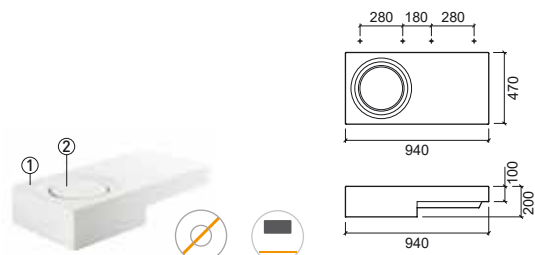

Reference	Description	€ White

109850 ① **94 FLOW** **481,80€**

940x470x200mm / 37.2Kg
Wall hung basin without tap hole com tampa cerâmica.
Without overflow. Includes Fixing Kit. **Not compatible with Pop-Up.**
Compatible pop-up Ref. 4V9711. Compatible with furniture Flow 64231.

1T9840 ② **FLOW CERAMIC COVER** **33,22€**

1.8Kg
Ceramic cover for Flow washbasin.