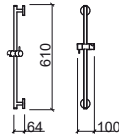

SLIDING RAILS

Reference Description € Chrome

5R310701 **60 DUO SLIDING RAIL** **70,91€**

100x64x610mm / 0.5Kg
Sliding rail in stainless steel and ABS with adjustable support and adjustable in height.