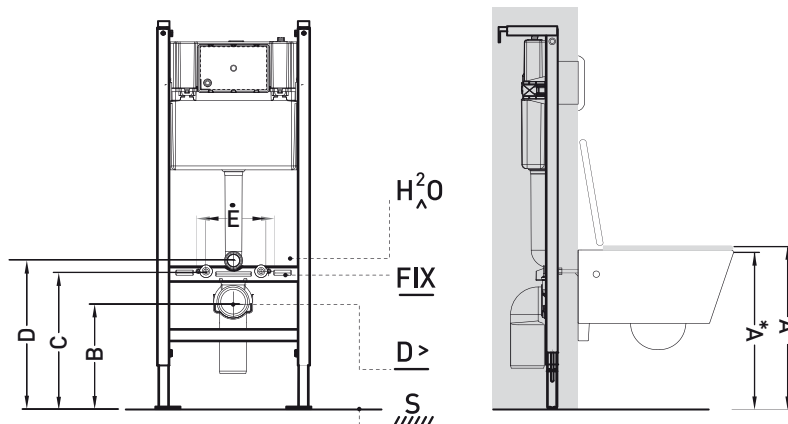

INSTALLATION DIMENSIONS

Wall hung WC

	A	B	C	D	E
CETUS 52	420	235	335	370	180
CETUS 52 Rimflush	420	225	330	360	180
CETUS 48	420	255	355	390	180
JADE	420	260	360	395	230
MILLENNIUM	420	250	350	385	230
NAU	420	240	340	375	180
URB.Y	420	240	340	375	180
URB.Y 52	420	240	340	375	180
NEWDAY	420	240	340	375	180
WCA	420	215	315	350	230
ADVANCE	420	239	339	374	180
EASY	420	227	327	362	180
LOOK	420	228	332	362	180
LOOK Rimflush	420	230	325	361	180
SANIBOLD	420	233	333	365	180
SANIBOLD Rimflush	420	222	327	360	180
SANLIFE Rimflush	420	240	339	375	180
AVEIRO 70	450*	270	370	405	180
NEW WCCARE	450*	202	302	337	230

LEGEND.

FIX FIXATION

H²O WATER SUPPLY

D > FLUSH

S FINISH FLOOR