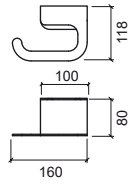

ARC

WC accessories in polished stainless steel

Reference	Description	€ Chrome

42410 ARC TOILET PAPER HOLDER **64,50€**

- 160x80x118mm / 0.6Kg
- Toilet paper holder in polished stainless steel.
- Includes Fixing Kit.