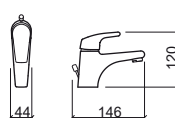

Reference	Description	€ Chrome

5360300 **BASIN MIXER WITH POP-UP WASTE** **88,75€**
In box 44x146x120mm / 1.5Kg
Includes flexible H/C in stainless steel mesh, VDA and fixing kit.

5360301 **BASIN MIXER** **78,31€**

In box 44x146x120mm / 1.5Kg
Includes flexible H/C in stainless steel mesh and fixing kit.