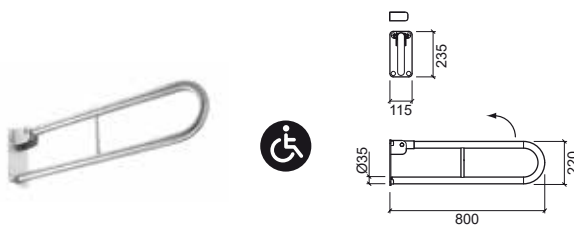

Reference Description € Inox

42964 FOLDING SUPPORTING BAR 80 **256,22€**

115x800x235mm / 3.7Kg
Brushed stainless steel support.