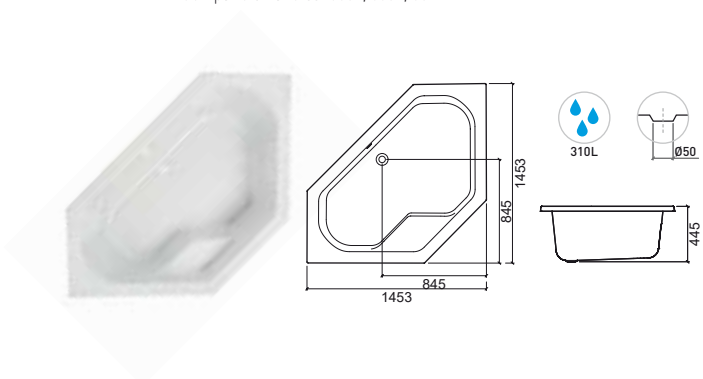

RIMINI

SHORTLINE

> P. 143 PANELS > P. 144 POP-UPS

Reference	Description	€ White	€ Pergamon

801400	145x145 RIMINI	643,41€	772,10€

- 1453x1453x445mm / 28.2Kg
- Acrylic bathtub compatible with pop-up ø50 Ref. 49011.
- Available colors: **white** and **pergamon**.
- Compatible feet: 811. Compatible panel: 801403.
- Compatible handles: 8001, 8002, 8012.

Reference	Description	€ White

806300	100x70 SHORTLINE	263,66€

- ☞ 1000x700x410mm / 26.0Kg
- Acrylic bathtub compatible with pop-up ø50 Ref. 49011.
- Available colors: **white**. With handles (chromed) and chassis mounted.

806300AD	100x70 SHORTLINE W/FRONTAL PANEL (100)	346,52€

- ☞ 1000x700x410mm / 28.0Kg
- Acrylic bathtub compatible with pop-up ø50 Ref. 49011.
- Available colors: **white**. With handles (chromed) and chassis mounted.

806300CD	100x70 SHORTLINE W/FRONTAL AND SIDE PANEL (100+70)	436,92€

- ☞ 1000x700x410mm / 29.5Kg
- Acrylic bathtub compatible with pop-up ø50 Ref. 49011.
- Available colors: **white**. With handles (chromed) and chassis mounted.

LEGEND.

Bathtub capacity
Right panel
Left panel
In box

WH. WHITE