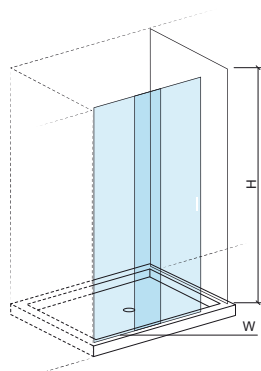

W	H	MIN	MAX
①	1000	1900	980	1020
②	1200	1900	1180	1220
③	1300	1900	1280	1320
④	1400	1900	1380	1420

Reference	Description	€ CR Glass	€ WH Glass
8931550 ①	VERSUS 150 1500x1900mm / 35.6Kg Reversible divider in tempered glass 4mm with side opening and magnetic closure. Adjustable profiles from 0 to 40mm in aluminum with chrome or white lacquer finish. Application: recessed, with 1 or 2 side panels. Compatible with shower trays 150x70/75/80/90.	518,22€	498,28€
8931650 ②	VERSUS 160 1600x1900mm / 31.0Kg Reversible divider in tempered glass 4mm with side opening and magnetic closure. Adjustable profiles from 0 to 40mm in aluminum with chrome or white lacquer finish. Application: recessed, with 1 or 2 side panels. Compatible with shower trays 160x70/75/80/90.	571,15€	549,20€
8931750 ③	VERSUS 170 1700x1900mm Reversible divider in tempered glass 4mm with side opening and magnetic closure. Adjustable profiles from 0 to 40mm in aluminum with chrome or white lacquer finish. Application: recessed, with 1 or 2 side panels. Compatible with shower trays 170x70/75/80/90.	582,94€	559,37€
8931850 ④	VERSUS 180 1800x1900mm / 35.8Kg Reversible divider in tempered glass 4mm with side opening and magnetic closure. Adjustable profiles from 0 to 40mm in aluminum with chrome or white lacquer finish. Application: recessed, with 1 or 2 side panels. Compatible with shower trays 180x70/75/80/90.	595,81€	572,23€