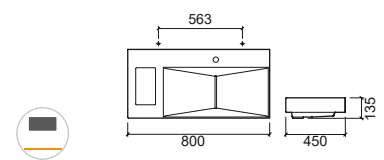

Reference Description € White

109770 **80 FLUX WITH HOLE** **332,43€**
800x450x135mm / 18.6Kg
Wall hung basin with tap hole.
Without overflow. Includes Fixing Kit.
Not compatible with Pop-Up. Compatible pop-up Ref. 4V9811.
Not compatible with towel rail. Compatible with furniture Flux 60920 and 60900.