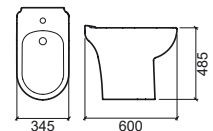

Reference	Description	€ White
130410	BIDET 345x600x485mm / 22.7Kg Includes Fixing Kit.	152,15€
21441	BIDET COVER 1.3Kg Duroplast cover with stainless steel hinges. With anti-bacterial protection.	86,68€