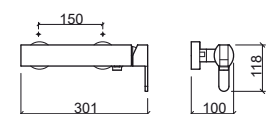

Reference	Description	€ Chrome
5450701	SHOWER MIXER	210,17€
	301x100x118mm / 1.9Kg Includes shower bracket. Flexible and hand-shower not included.