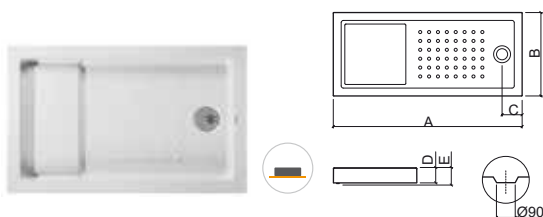

LEGEND.

In box To place