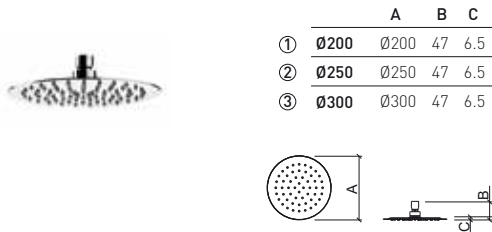

SHOWER-HEADS

Reference Description € Chrome

5939111 ① Ø200 DUO SHOWER-HEAD **64,44€**

Stainless steel head-shower with silicone water outlets.
Compatible with shower-head arms 58000, 58010, 58020, 58030, 58040, 58050, 58060, 58070 and 58080. Debit to 3 Bar: 18.5l/m

5949111 ② Ø250 DUO SHOWER-HEAD **91,29€**

Stainless steel head-shower with silicone water outlets.
Compatible with shower-head arms 58000, 58010, 58020, 58030, 58040, 58050, 58060, 58070 and 58080. Debit to 3 Bar: 18.5l/m

5979111 ③ Ø300 DUO SHOWER-HEAD **118,34€**

Stainless steel head-shower with silicone water outlets.
Compatible with shower-head arms 58000, 58010, 58020, 58030, 58040, 58050, 58060, 58070 and 58080. Debit to 3 Bar: 18.5l/m

NEW