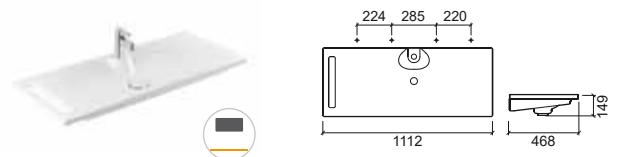

Reference Description € White

1. **108450** 103 CLEAN WITH LEFT TOWEL RAIL **380,91€**
   1112x468x149mm / 29.8Kg
   Wall hung basin with tap hole, with valve always open and left towel rail. Without overflow. Includes Fixing Kit. **Not compatible with Pop-Up.** Compatible pop-up Ref. 49800.
   Compatible with furniture Clean 103 65720.