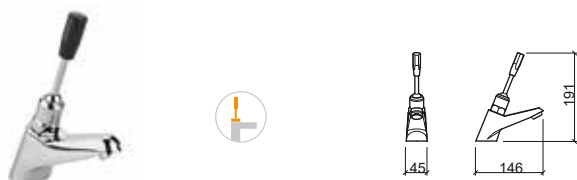

 125x130xØ117mm / 1.8Kg

LEGEND.

 With timer

 In box

Reference Description € Chrome

5198341 **BASIN FLOW METER WITH MEDICAL LEVER** **112,51€**

 45x146x191mm / 1.0Kg
Includes flexible stainless steel mesh fixing kit.
Debit to 3 Bar: 4 to 13l/m (adjustable flow rate)