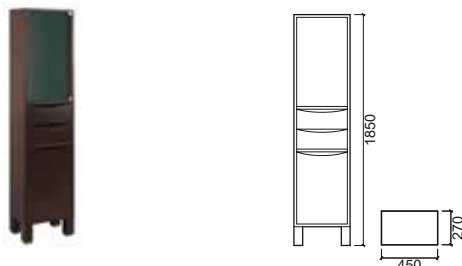

Reference	Description	€ Color

6803035 SUPPORT FURNITURE **1 436,49€**

450x270x1850mm / 51.2Kg
Support furniture in waterproof MDF coated with glazing finished in **Panga-Panga** with frosted glass door.