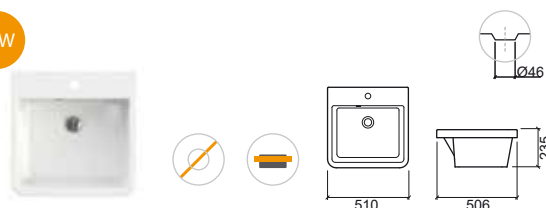

Reference	Description	€ White

741000V UTILITY 505 SINK **160,32€**

510x506x235mm / 17.1Kg
Sink top for kitchen in Fireclay with overflow.
Pop-up included Ø65 Ref. 4V9111.

NEW