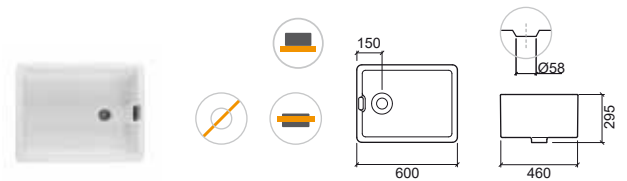

LEGEND.

-  To place
-  Countertop on top
-  Without tap hole

WH. WHITE

CUBA & PLANO

Reference	Description	€ White
-----------	-------------	---------

7200	CUBA SINK ☞ ø445x195mm / 9.8Kg Sink top for kitchen in Fireclay without overflow. Pop-up waste compatible ø55 Ref. 474011. Sink syphon compatible ref. 473000.	123,97€
-------------	---	----------------