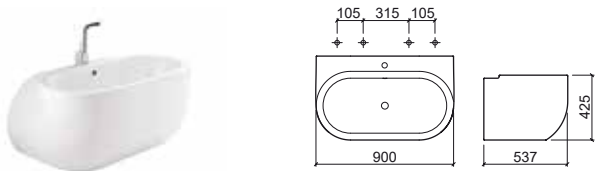

Reference	Description	€ White

111770 90 WASHBASIN **578,77€**

900x537x425mm / 45.8Kg
Includes Fixing Kit.