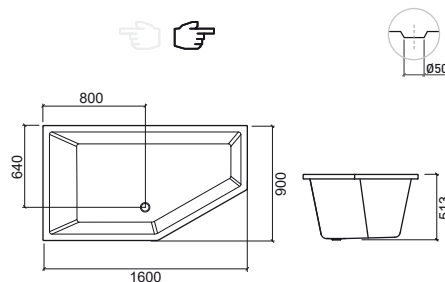

LEGEND.

Left hydro engine Right hydro engine

Packed with mask In box Left hydro engine Right hydro engine Top System Bathtub capacity

WH. WHITE > CR. PERGAMON