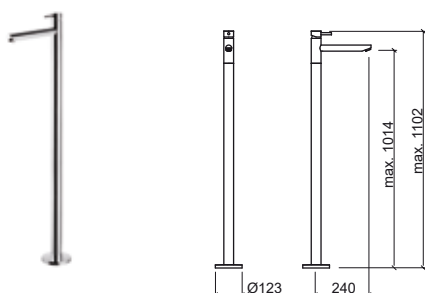

Reference Description € Chrome

5260400 **BIDET MIXER WITH POP-UP WASTE** **85,77€**

- ☞ Ø45x125x153mm / 1.4Kg
- Includes flexible H/C in stainless steel mesh and fixing kit.
- 3 bar with full opening (50% cold + 50% warm): 17.0l/m
- Possibility of application of flow reducer.

5260401 **BIDET MIXER** **81,56€**

- ☞ Ø45x125x153mm / 1.1Kg
- Includes flexible H/C in stainless steel mesh and fixing kit.
- 3 bar with full opening (50% cold + 50% warm): 17.0l/m
- Possibility of application of flow reducer.

Reference Description € Chrome

5260801 **BATH/SHOWER MIXER** **157,02€**

- ☞ 215x172x98mm / 2.2Kg
- Includes 1 function hand-shower, 1.70m flexible and shower holder.
- 3 bar with full opening (50% cold + 50% warm): 21.0l/m (spout) / 11.0l/m (hand-shower)

Reference Description € Chrome

5260701 **SHOWER MIXER** **129,31€**

- ☞ 215x122x98mm / 1.9Kg
- Includes 1 function hand-shower, 1.70m flexible and shower holder.
- 3 bar with full opening (50% cold + 50% warm): 11.0l/m (hand-shower)

Reference Description € Chrome

5260101 **BASIN MIXER FREE-STANDING** **897,26€**

- ☞ Ø123x240x1102mm / 14.8Kg
- 3 bar with full opening (50% cold + 50% warm): 16.8l/m
- Possibility of application of flow reducer.

Reference Description € Chrome

5268801 **BATH/SHOWER MIXER FREE-STANDING** **1 034,65€**

- ☞ Ø123x325x822mm / 13.4Kg
- 3 bar with full opening: 21l/m (spout) 11l/m (free exit)
- Possibility of application of flow reducer. Without flexible and hand-shower.

Reference Description € Chrome

5264341 **LONG BASIN TIMER TAP** **204,52€**

- ☞ Ø45x141x336mm / 2.8Kg
- Includes flexible and fixing kit.
- Debit to 3 Bar: 4 a 13l/m (adjustable flow rate)

Reference Description € Chrome

5265341 **LONG BASIN TIMER TAP** **164,94€**

- ☞ Ø45x141x336mm / 2.5Kg
- Includes flexible and fixing kit.
- Debit to 3 Bar: 4 a 13l/m (adjustable flow rate)

Reference Description € Chrome