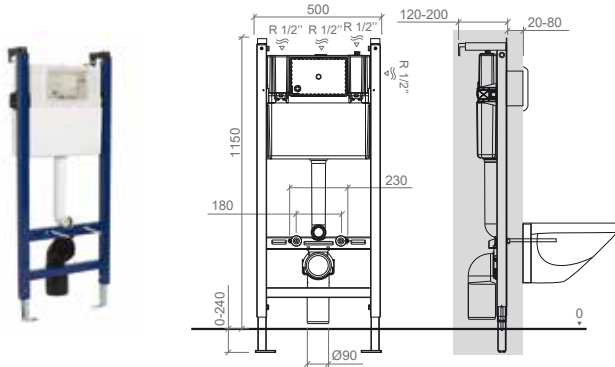

SUPPORTS / CISTERNS

Wall hung WC

Reference	Description	€
40333	SANFIX	207,87€

500x120x1150mm / 13.6Kg
Exterior support for wall hung WC.
Compatible with plates Orange, Easy, Plan, Moon and Square.