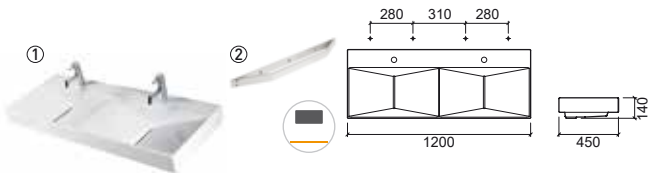

WALL HUNG BASINS

Reference Description € White € Chrome

109800 ① **120 FLUX** **449,21€**
1200x450x140mm / 26.4Kg
Wall hung basin with 2 taps holes.
Without overflow. Includes Fixing Kit.
Not compatible with Pop-Up. Compatible pop-up Ref. 4V9811.

40912 ② **120 FLUX TOWEL RAIL** **265,76€**
3.7Kg
Towel rail in chromed brass for Flux 120 washbasin.