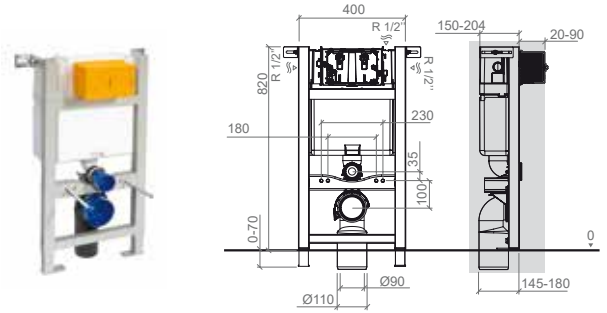

Reference	Description	€
453	LOW METAL SUPPORT FOR WALL HUNG WC WITH 3/6L CISTERN 400x150x820mm / 13.0Kg Compatible with plate Quadro.	339,89€