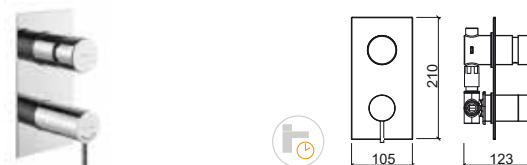

Reference Description € Chrome

5536741 **COUNTERTOP SHOWER TIMER MIXER** **262,58€**

105x123x210mm / 2.9Kg
Debit to 3 Bar: 4 to 13l/m (adjustable flow rate)

Reference Description € Chrome

5531741 **SHOWER TIMER MIXER** **213,76€**

125x130xØ117mm / 1.8Kg