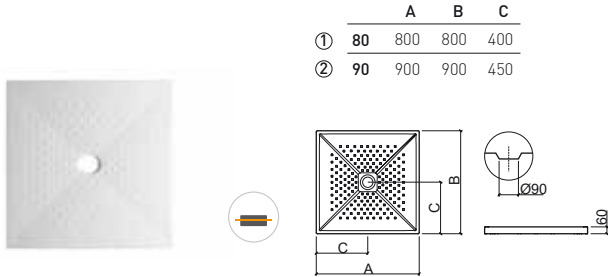

	A	B	C	D	
①	80	800	800	530	530
②	90	900	900	630	630

LEGEND.

Unglazed face To place Left Shower tray Right Shower tray

WH. WHITE

MORAIRA

ceramic | countertop

> P. 189 WASTES > P. 197 SHOWER ENCLOSURES

Reference	Description	€ White
107245	① COUNTERTOP 80x80 MORAIRA SHOWER TRAY NF 800x800x60mm / 30.6Kg Compatible with waste 49911.	165,72€
107255	② COUNTERTOP 90x90 MORAIRA SHOWER TRAY NF 900x900x60mm / 37.8Kg Compatible with waste 49911.	183,18€