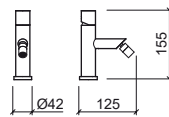

 300x175xØ65mm / 2.5Kg
Does not include flexible shower and shower holder.

Reference	Description	€ Chrome
5540401	BIDET MIXER	98,33€

 Ø42x125x155mm / 1.2Kg
Includes flexible H/C in stainless steel mesh and fixing kit.