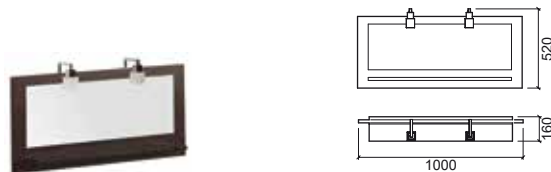

Reference	Description	€ Color
68270	100 PLAN MIRROR WITH LIGHT 1000x160x520mm / 11.6Kg Mirror in waterproof MDF coated with glaze finished in Panga-Panga. 2 halogen lamps with 12V/40W.	536,24€