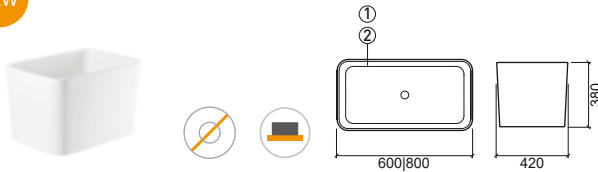

VESSEL BASINS

Reference Description € White

109900 ① **60 TRIBO** **213,20€**

600x420x380mm / 40.0Kg
Vessel basin without tap hole. Without overflow.
Not compatible with Pop-Up. Compatible pop-up Ref. 4V9711. Compatible with furniture Tribo 100 60820 e acessórios Tribo 6A0801, 6A0806, 6A0802.

109910 ② **80 TRIBO** **246,51€**

800x420x380mm / 45.0Kg
Vessel basin without tap hole. Without overflow.
Not compatible with Pop-Up. Compatible pop-up Ref. 4V9711. Compatible with furniture Tribo 100 60820 e acessórios Tribo 6A0801, 6A0806, 6A0802.

NEW