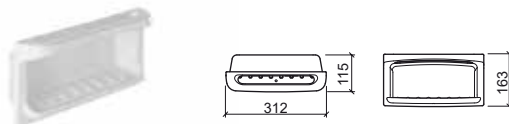

Reference	Description	€ White

4302	SÉRIE A SOAP/SPONGE DISH 312x115x163mm / 3.1Kg Soap/sponge dish in vitreous china. Available colors: white.	43,72€