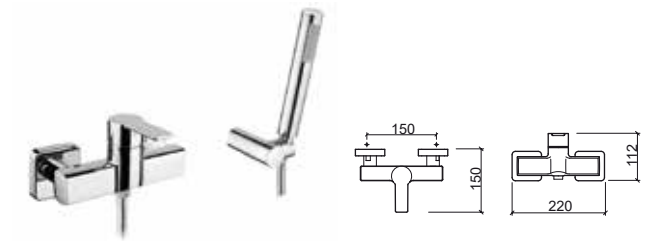

5250401	BIDET MIXER Ø48x118x123mm / 1.3Kg Includes flexible H/C in stainless steel mesh and fixing kit. 3 bar with full opening (50% cold + 50% warm): 13.3l/m	94,68€
----------------	--	---------------

LEGEND.

Séniór mixer In box

MASTER 40

Reference	Description	€ Chrome
5250801	BATH/SHOWER MIXER WITH HAND-SHOWER ☞ 220x189x113mm Includes 1 function hand-shower, 1.70m flexible in stainless steel and shower holder in ABS. 3 bar with full opening (50% cold + 50% warm): 21.7l/m (spout) / 19.2l/m (without hand-shower).	158,92€
5250801C	BATH/SHOWER MIXER ☞ 220x189x113mm / 1.96 Kg Does not include hand-shower, flexible and shower holder. 3 bar with full opening (50% cold + 50% warm): 21.7l/m (spout) / 19.2l/m (without hand-shower).	132,65€

Reference	Description	€ Chrome
5250701	SHOWER MIXER WITH HAND-SHOWER ☞ 220x150x112mm Includes 1 function hand-shower, 1.70m flexible in stainless steel and shower holder in ABS. 3 bar with full opening (50% cold + 50% warm): 21.7l/m (spout) / 19.2l/m (without hand-shower).	151,87€
5250701C	SHOWER MIXER ☞ 220x150x112mm / 1.60 Kg Does not include hand-shower, flexible and shower holder. 3 bar with full opening (50% cold + 50% warm): 20.1l/m (without hand-shower).	125,53€