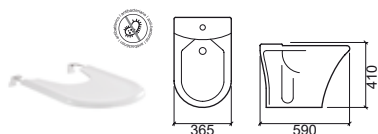

LEGEND.

✦ FIXATION ⊕ WATER SUPPLY ⊕ FLUSH ⚡ FINISH FLOOR

P. 281 COMPONENTS > WH. WHITE > CR. PERGAMON