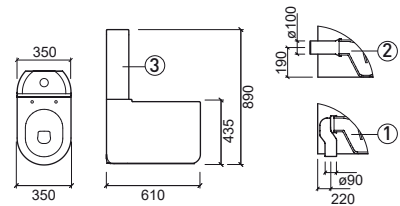

123350 SEMI RECESSED REVERSIBLE BASIN **393,90€**
 605x408x180mm / 14.5Kg

> P. 379 FURNITURE

Reference	Description	€ White
123021	① F/D CLOSE-COUPLED WC 350x610x435mm / 28.4Kg Includes Fixing Kit and siphon.	344,67€
123022	② W/D* CLOSE-COUPLED WC 350x610x435mm / 28.4Kg Includes Fixing Kit. *Does not include siphon MSKT1715.	344,67€
123111LM	③ CERAMIC CISTERN WITH PLASTIC TANK 350x145x450mm / 12.6Kg Includes 3/6L mechanism.	344,67€
22331	SLOWCLOSE TOILET SEAT Duroplast toilet seat with stainless steel hinges. With anti-bacterial protection.	137,98€
22311	TOILET SEAT 2.4Kg Duroplast toilet seat with stainless steel hinges. With anti-bacterial protection.	107,03€
MSKT1715	'P' TRAP PAN CONNECTOR	6,61€