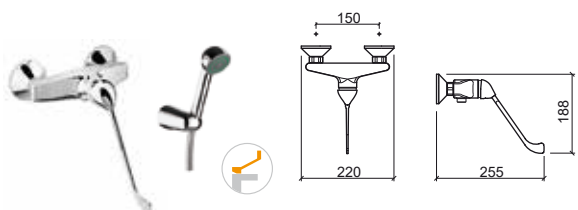

Reference	Description	€ Chrome
5366801	EASY BATH/SHOWER MIXER WITH MEDICAL LEVER, SHOWER MIXA AND FLEXIBLE 220x216x228mm / 2.3Kg Mixa shower, flexible and support included.	172,36€

Reference	Description	€ Chrome
5365701	EASY SHOWER MIXER WITH MEDICAL LEVER, SHOWER MIXA AND FLEXIBLE 220x255x188mm / 1.8Kg Mixa shower, flexible and support included.	163,73€