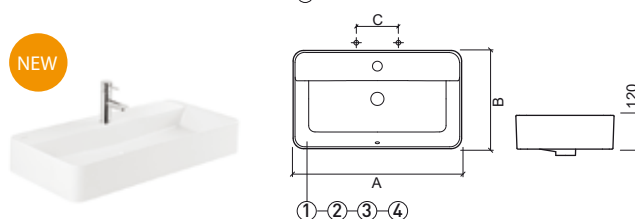

	A	B	C
①	60	350	285
②	60	400	285
③	80	350	---
④	80	400	---

> P. 388 FURNITURE

Reference	Description	€ White
136339	① 60x35 TO PLACE BASIN 600x350x120mm / 12.5Kg Not compatible with Pop-Up.	197,21€
136739	② 60x40 TO PLACE BASIN 600x400x120mm / 13.2Kg Not compatible with Pop-Up.	203,87€
136349	③ 80x35 TO PLACE BASIN 800x350x120mm / 14.9Kg Not compatible with Pop-Up.	226,53€
136749	④ 80x40 TO PLACE BASIN 800x400x120mm Not compatible with Pop-Up.	233,19€