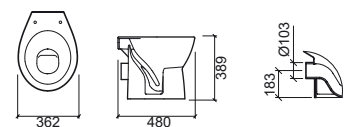

Reference	Description	€ White
135012	W/D LOW-LEVEL WC 360x480x390mm / 14.7Kg Does not include Fixing Kit (ref. 400). > P. 286 SANITARY INSTALLATION SYSTEMS	68,02€
23511	TOILET SEAT 1.9Kg Duroplast toilet seat with stainless steel hinges. With anti-bacterial protection.	38,89€