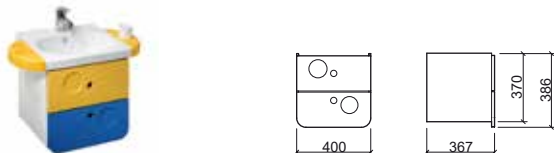

Reference	Description	€ Color
-----------	-------------	---------

- 62531** **FURNITURE** **426,15€**
 400x367x386mm / 12.0Kg
 Lacquered MDF furniture **white + yellow + blue**.
 Includes Fixing Kit.
 Compatible with wash basins WcKids 125300 and 125310.