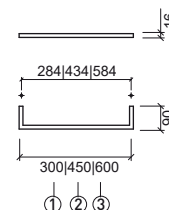

Reference Description € Chrome

41206 **① 30 PLAN TOWEL RAIL** **129,22€**

300x90x16mm / 0.4Kg
Towel rail in brass.
Includes Fixing Kit.

41207 **② 45 PLAN TOWEL RAIL** **143,01€**

450x90x16mm / 0.6Kg
Towel rail in brass.
Includes Fixing Kit.

41208 **③ 60 PLAN TOWEL RAIL** **155,63€**

600x90x16mm / 0.7Kg
Towel rail in brass.
Includes Fixing Kit.