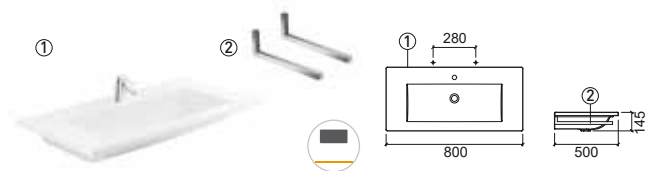

WALL HUNG BASINS

Reference	Description	€ White	€ Pergamon

109830	① 80 PALM	238,58€	286,30€
	800x500x145mm / 20.5Kg Wall hung basin with tap hole. Without overflow. Includes Fixing Kit. Not compatible with Pop-Up. Compatible pop-up Ref. 4V9711. Compatible with towel rail Palm 404041.		

404041	② PALM TOWEL RAIL PAIR	103,90€	
	1.2Kg Towel rail pair in chromed brass for Palm 80, 100 and 120.