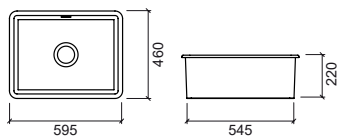

VALET

Reference	Description	€ White
735000V	VALET SINK 1 BOWL 60x46 RECTANGULAR W/POP-UP WASTE 595x460x220mm Sink top for kitchen in Fireclay. Pop-up included Ø90 Ref. 473511. Compatible syphon Ref. 470100.	294,35€

Reference	Description	€ White
737000V	VALET SINK 1 BOWL 1/2 W/POP-UP WASTE 595x460x222mm / 24.7Kg Sink top for kitchen in Fireclay. Pop-up included Ø90 Ref. 473611. Compatible syphon Ref. 470400.	294,35€

NEW

NEW

LEGEND.

Syphon not included
Without tap hole
Countertop on top
Undermount

WH. WHITE