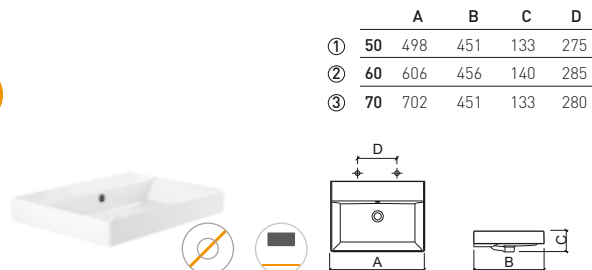

Reference	Description	€ White	€ Pergamon

118100	① 50 NOVELDA PLUS	116,09€	139,32€
	498x451x133mm Wall hung basin without tap hole, overflow and embellisher ring. Includes Fixing Kit.		

118110	② 60 NOVELDA PLUS	129,75€	155,71€
	606x456x140mm / 14.4Kg Wall hung basin without tap hole, overflow and embellisher ring. Includes Fixing Kit.		

118120	③ 70 NOVELDA PLUS	157,07€	188,49€
	702x451x133mm Wall hung basin without tap hole, overflow and embellisher ring. Includes Fixing Kit.		

NEW