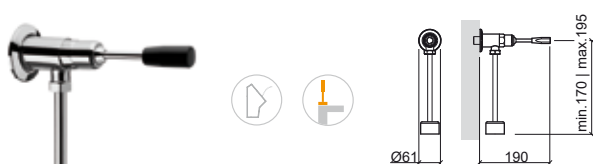

Reference Description € Chrome

5195941 **URINAL FLOW METER WITH MEDICAL LEVER** **98,88€**

Ø61x190x195mm / 0.6Kg
Debit to 3 Bar: 4 to 13l/m (adjustable flow rate)