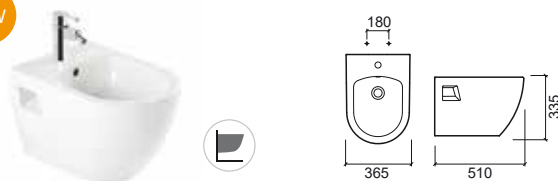

Reference	Description	€ White

137032 WALL HUNG WC **183,86€**

365x510x364mm / 23.7Kg

> P. 289 SANITARY INSTALLATION SYSTEMS

23731 SLOWCLOSE CLIPOFF TOILET SEAT **79,85€**

2.3Kg

Duroplast toilet seat with stainless steel hinges. With anti-bacterial protection.

137932 PACK WALL HUNG WC **257,93€**

365x510x364mm / 26.2Kg

Wall Hung WC + Slowclose ClipOff toilet seat

> P. 289 SANITARY INSTALLATION SYSTEMS

137919 PACK WALL HUNG WC + SUPPORT **381,38€**

365x510x364mm / 35.7Kg

Wall Hung WC + Slowclose ClipOff toilet seat + Sanslim Support + To-Slim Plate

Reference	Description	€ White

137450 WALL HUNG BIDET **170,72€**

365x510x335mm / 13.0Kg

> P. 298 SANITARY INSTALLATION SYSTEMS

137930 PACK WALL HUNG BIDET **235,34€**

365x510x335mm

Wall hung bidet + 430 Support

NEW