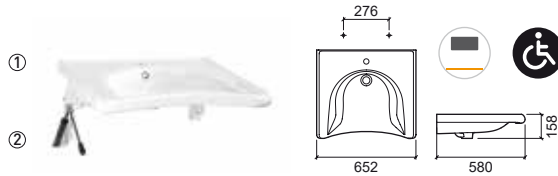

NEW WCCARE

design Suzana Nobre

Reference Description € White

129320 ① **65 WASH BASIN** **234,53€**

- 652x580x158mm / 11.7Kg
- Wall-mounted washbasin with hole for faucet.
- Compatible with Fixing Ref. 42902.

42902 ② **PNEUMÁTIC FIXATION FOR 65 WASH BASIN** **276,82€**

- 7.0Kg