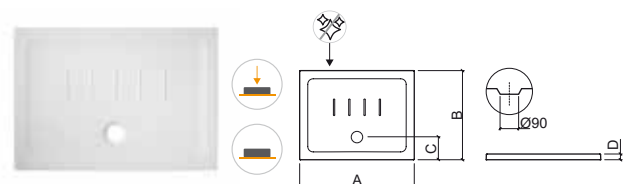

Reference	Description	€ White
107442	① EXTRA-FLAT 90x70 WATERLINE SHOWER TRAY 905x708x45mm / 26.2Kg Compatible with waste 49911.	144,75€

107452	② EXTRA-FLAT 100x70 WATERLINE SHOWER TRAY 1010x706x45mm / 28.6Kg Compatible with waste 49911.	162,48€

107722	③ EXTRA-FLAT 100x80 WATERLINE SHOWER TRAY 995x795x45mm Compatible with waste 49911.	AVAILABLE SOON

107462	④ EXTRA-FLAT 120x70 WATERLINE SHOWER TRAY 1200x700x45mm / 30.3Kg Compatible with waste 49911.	184,64€

107512	⑤ EXTRA-FLAT 140x70 WATERLINE SHOWER TRAY 1390x689x47mm / 38.2Kg Compatible with waste 49911.	227,25€

	A	B	C	D	
①	90	905	708	184	45
②	100	1010	706	185	45
③	100	995	795	220	45
④	120	1200	700	180	45
⑤	140	1390	689	177	47