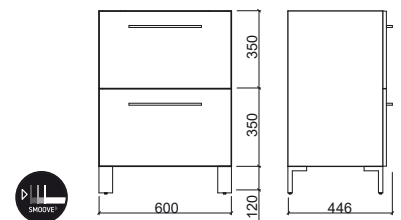

LEGEND.

☞ In box