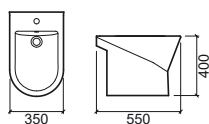

Reference	Description	€ White	€ Pergamon
140410	URB.Y BIDET 350x550x400mm / 22.4Kg Includes Fixing Kit.	93,85€	112,62€
140415	URB.Y BIDET WITH HOLES FOR COVER 350x550x400mm / 22.4Kg Includes Fixing Kit.	93,85€	112,62€
24041	URB.Y BIDET COVER 1.7Kg Duroplast cover with stainless steel hinges. With anti-bacterial protection.	52,49€	55,63€