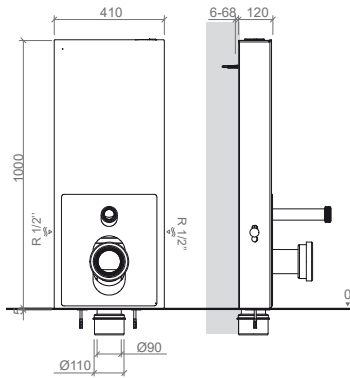

SUPPORTS / CISTERNS

Low-Level WC

Reference	Description	€ White	€ Black
41833	SANGLASS	601,08€	601,08€

410x120x1005mm / 22.9Kg
Exterior support for for low-level WC

NEW