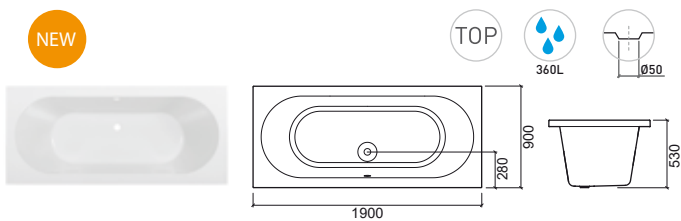

LEGEND.

- Bathtub capacity
- Top System
- Right hydro engine
- Left hydro engine
- In box
- Packed with mask

WH. WHITE