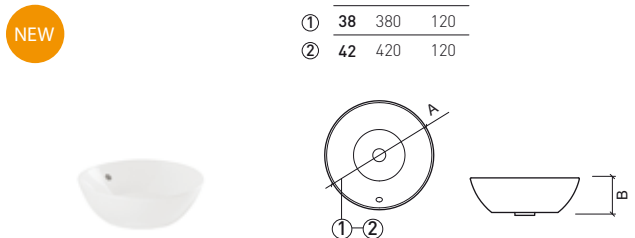

Reference	Description	€ White
136379	① Ø38 TO PLACE BASIN 380x120mm / 6.0Kg Not compatible with Pop-Up.	119,93€
136779	② Ø42 TO PLACE BASIN 420x120mm / 6.9Kg Not compatible with Pop-Up.	125,91€

	A	B
①	38	120
②	42	120