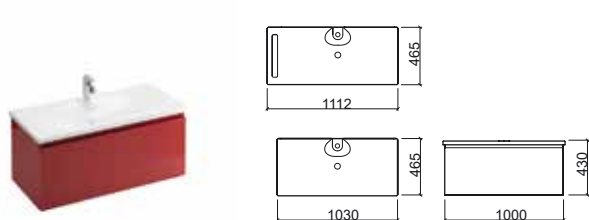

Reference	Description	€ White	€ Color
65720	103 FURNITURE In box 1000x465x430mm / 29.6Kg Furniture in HPL coated laminate (high pressure laminates) with white, red, dark oak and tulipier fumé finish. With one drawer. Compatible with washbasins Clean 108450 or 108440.	631,34€	631,34€
108450	103 CLEAN WASHBASIN WITH LEFT TOWEL RAIL In box 1112x468x149mm / 29.8Kg	380,91€	
108440	103 CLEAN WASHBASIN In box 1030x465x149mm / 26.4Kg	267,29€	
695721	103 CLEAN WITH TOWEL RAIL PACK In box 59.4Kg Pack washbasin 103 with left towel rail + furniture 103. Colors: white, high gloss red, dark oak and tulipier fumé.	1 012,25€	1 012,25€
695720	103 CLEAN PACK In box 56.0Kg Pack washbasin 103 + furniture 103. Colors: white, high gloss red, dark oak and tulipier fumé.	893,63€	893,63€