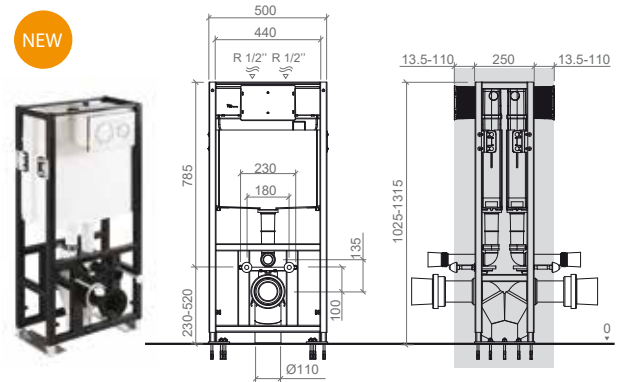

Reference	Description	€
411023	SANDOUBLE	321,35€

500x490x1315mm / 29.0Kg
Double Freestanding support for wall hung WC.
Compatible with plate Movee.