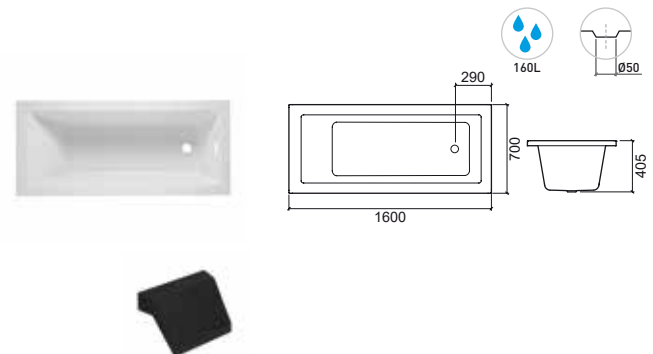

LEGEND.

- Bathtub capacity
- Top System
- Right hydro engine
- Left hydro engine
- In box
- Packed with mask