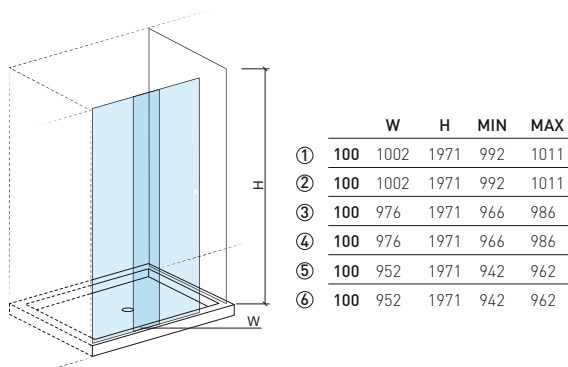

Reference	Description	€ CR Glass
8908900	① RIGHT COUNTERTOP STRADO 100 1002x1971mm / 37.0Kg Right shower door in tempered glass 6mm. Adjustable aluminum profiles from 0 to 20mm. Compatible with shower trays 100x70/75/80/90.	1 073,00€
8908901	② LEFT COUNTERTOP STRADO 100 1002x1971mm / 37.0Kg Left shower door in tempered glass 6mm. Adjustable aluminum profiles from 0 to 20mm. Compatible with shower trays 100x70/75/80/90.	1 073,00€
8908910	③ RIGHT 1 PANEL STRADO 100 976x1971mm / 39.0Kg Right shower door in tempered glass 6mm. Adjustable aluminum profiles from 0 to 20mm. Compatible with shower trays 100x70/75/80/90.	1 285,17€
8908911	④ LEFT 1 PANEL STRADO 100 976x1971mm / 39.0Kg Left shower door in tempered glass 6mm. Adjustable aluminum profiles from 0 to 20mm. Compatible with shower trays 100x70/75/80/90.	1 285,17€
8908920	⑤ RIGHT 2 PANELS STRADO 100 952x1971mm / 40.0Kg Right shower door in tempered glass 6mm. Adjustable aluminum profiles from 0 to 20mm. Compatible with shower trays 100x70/75/80/90.	1 302,23€
8908921	⑥ LEFT 2 PANELS STRADO 100 952x1971mm / 40.0Kg Left shower door in tempered glass 6mm. Adjustable aluminum profiles from 0 to 20mm. Compatible with shower trays 100x70/75/80/90.	1 302,23€

Reference	Description	€ CR Glass
8903700	① RIGHT COUNTERTOP STRADO 120 1201x1971mm / 46.0Kg Right shower door in tempered glass 6mm. Adjustable aluminum profiles from 0 to 20mm. Compatible with shower trays 120x70/75/80/90.	1 139,90€
8903701	② LEFT COUNTERTOP STRADO 120 1201x1971mm / 46.0Kg Left shower door in tempered glass 6mm. Adjustable aluminum profiles from 0 to 20mm. Compatible with shower trays 120x70/75/80/90.	1 139,90€
8903710	③ RIGHT 1 PANEL STRADO 120 1201x1970mm / 48.0Kg Right shower door in tempered glass 6mm. Adjustable aluminum profiles from 0 to 20mm. Compatible with shower trays 120x70/75/80/90.	1 325,06€
8903711	④ LEFT 1 PANEL STRADO 120 1201x1970mm / 48.0Kg Left shower door in tempered glass 6mm. Adjustable aluminum profiles from 0 to 20mm. Compatible with shower trays 120x70/75/80/90.	1 325,06€
8903720	⑤ RIGHT 2 PANELS STRADO 120 1182x1971mm / 49.0Kg Right shower door in tempered glass 6mm. Adjustable aluminum profiles from 0 to 20mm. Compatible with shower trays 120x70/75/80/90.	1 335,27€
8903721	⑥ LEFT 2 PANELS STRADO 120 1182x1971mm / 49.0Kg Left shower door in tempered glass 6mm. Adjustable aluminum profiles from 0 to 20mm. Compatible with shower trays 120x70/75/80/90.	1 335,27€