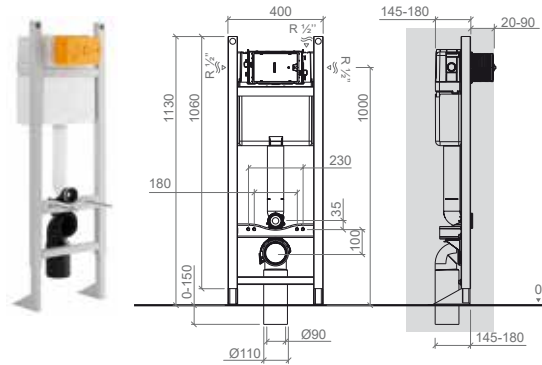

SUPPORTS / CISTERNS

Wall hung WC

Reference	Description	€
449	METAL SUPPORT FOR WALL HUNG WC WITH 3/6L CISTERN F/PLADUR WALL PLATE QUADRO 400x180x1130mm / 15.6Kg Compatible with plate Quadro.	385,02€