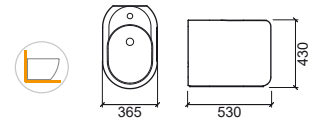

Reference	Description	€ White

123410	BIDET 365x530x430mm / 28.0Kg Includes Fixing Kit.	253,23€