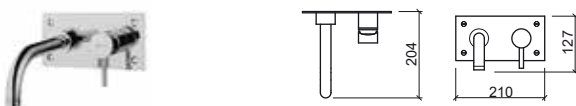

Reference Description € Chrome

5310801 BATH/SHOWER MIXER 273,78€

280x189x65mm / 2.6Kg
Does not include flexible shower and shower holder.

Reference Description € Chrome

5310701 SHOWER MIXER 229,36€

280x131x65mm / 2.4Kg
Does not include flexible shower and shower holder.

Reference Description € Chrome

5312311 3 WAY WALL MOUNTED BASIN MIXER 202,01€

204x188x113mm
Includes flexible H/C in stainless steel mesh and fixing kit.

Reference Description € Chrome

5312301 COUNTERTOP BASIN HORIZONTAL MIXER 170,72€

210x204x127mm / 2.1Kg
Includes flexible H/C in stainless steel mesh, case and fixing kit.
3 bar with full opening (50% cold + 50% warm): 16.4l/m

Reference Description € Chrome

5315301 COUNTERTOP BASIN VERTICAL MIXER 170,72€

105x203x229mm / 2.1Kg
Includes flexible H/C in stainless steel mesh, case and fixing kit.
3 bar with full opening (50% cold + 50% warm): 16.4l/m

Reference Description € Chrome

5317701 3 WAY WALL MOUNTED MIXER FOR FACE KIT 5R890701 263,24€

210x74x125mm / 2.3Kg
Includes flexible H/C in stainless steel mesh, fixing kit.

Reference Description € Chrome

5312341 COUNTERTOP BASIN TIMER TAP 223,81€

210x149x118mm / 1.9Kg
Includes flexible H/C in stainless steel mesh, case and fixing kit.
Debit to 3 Bar: 4 a 13l/m (adjustable flow rate). You can acquire the horizontal position (with right or left spout) or vertical position.

Reference Description € Chrome

5312801C COUNTERTOP BATH/SHOWER MIXER WITHOUT HAND-SHOWER, ADJ SHOWER REST AND FLEXIBLE 295,65€

305x203x123mm / 4.0Kg
Includes flexible H/C in stainless steel mesh, case and fixing kit.

Reference Description € Chrome

5316701 4 WAY WALL MOUNTED MIXER WITH HAND-SHOWER AND SHOWER HEAD 317,82€