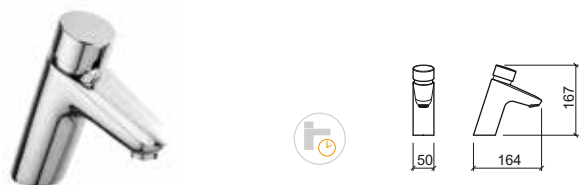

Reference Description € Chrome

5530341 **BASIN TIMER TAP** **137,21€**

50x164x167mm / 1.4Kg
Includes flexible stainless steel mesh and fixing kit.
Debit to 3 Bar: 4 to 13l/m (adjustable flow rate)

Reference Description € Chrome

59996 **VANDAL RESISTANT SHOWER HEAD** **129,97€**

Ø62x107mm / 1.0Kg

Reference Description € Chrome

5535341 **BASIN TIMER MIXER** **215,93€**

62x162x164mm / 1.4Kg
Includes flexible H/C in stainless steel mesh and fixing kit.
Debit to 3 Bar: 4 to 13l/m (adjustable flow rate)