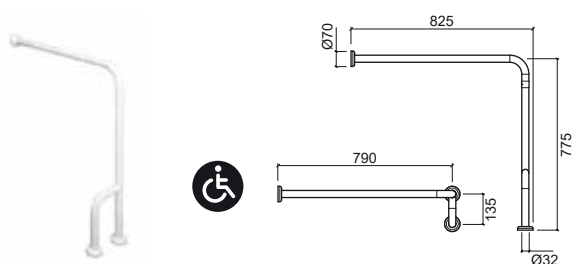

Reference	Description	€ White

48065	WALL-TO-FLOOR 78x80 SUPPORTING BAR 825x205x810mm / 3.1Kg Accessory in galvanized iron lacquered in white.	128,35€