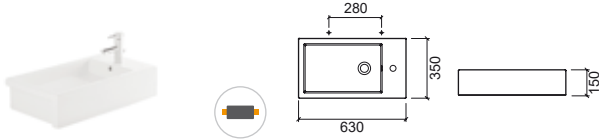

LEGEND.

 Not compatible with Pop-Up  Without tap hole  Vessel

SEMI RECESSED BASINS

Reference	Description	€ White	€ Pergamon
-----------	-------------	---------	------------

109890 **FLAT** **274,14€**

630x350x150mm / 15.2Kg
Semi recessed basin with tap hole.
Includes Fixing Kit. Compatible with furniture Flat 63 64302.