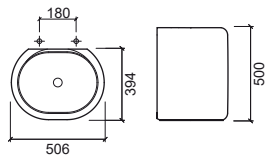

Reference Description € White

123330 50x38x50 TO PLACE/WALL HUNG BASIN **379,83€**
506x394x500mm / 32.3Kg
Without overflow. **Not compatible with Pop-Up.**
Compatible Pop-Up Ref. 4V9711.