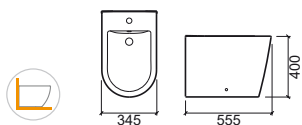

URB.Y / URB.Y PLUS

design Emanuel Rufo

Reference	Description	€ White	€ Pergamon
146410	URB.Y PLUS BIDET 345x555x400mm / 27.0Kg Includes Fixing Kit.	166,54€	199,85€
146415	URB.Y PLUS BIDET WITH HOLES FOR COVER 345x555x400mm / 27.0Kg Includes Fixing Kit.	166,54€	199,85€
24041	URB.Y PLUS BIDET COVER 1.7Kg Duroplast cover with stainless steel hinges. With anti-bacterial protection.	52,49€	55,63€