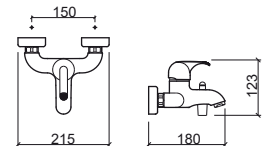

Reference	Description	€ Chrome

5340801 **BATH/SHOWER MIXER** **104,62€**

215x180x123mm / 1.5Kg
Does not include flexible, hand-shower and shower holder.