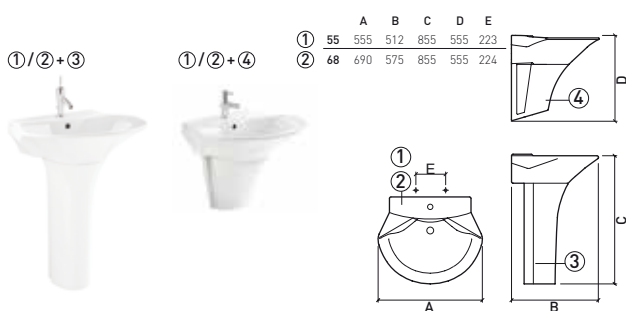

JADE

design Sanindusa

Reference	Description	€ White	€ Pergamon
104300	① 55 WASHBASIN 555x512x208mm / 15.0Kg Includes Fixing Kit. Not compatible with half pedestal. [-] Check availability.	103,39€	124,08€
104320	② 68 WASHBASIN 690x575x220mm / 20.1Kg Includes Fixing Kit.	118,57€	142,29€
104200	③ PEDESTAL 295x297x670mm / 15.5Kg	90,48€	108,57€
104220	④ HALF PEDESTAL 300x375x365mm / 12.3Kg Includes Fixing Kit.	67,47€	80,94€

Reference	Description	€ White	€ Pergamon
104360	COUNTERTOP BASIN 580x495x215mm / 11.0Kg	109,49€	131,37€

Reference	Description	€ White	€ Pergamon
104410	BIDET 365x590x410mm / 22.6Kg Includes Fixing Kit.	138,06€	165,64€
20441	BIDET COVER 2.0Kg Duroplast cover with stainless steel hinges. With anti-bacterial protection.	72,31€	86,88€

LEGEND.

✦ FIXATION ⊕ WATER SUPPLY ⊕ FLUSH ⚡ FINISH FLOOR

P. 281 COMPONENTS > WH. WHITE > CR. PERGAMON