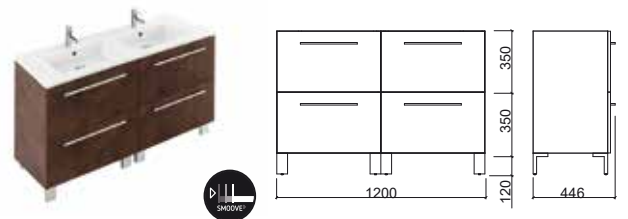

695171	120 ÁREA WITH 2 DRAWERS PACK 78.5Kg Pack furniture 120 with 2 drawers + washbasin 121 + mirror 120 Available colors: white, cuzco, red*, black*, beige or tulipier fumé*. + colors: grey or wengué*. * Finishing on request. Check availability.	908,71€	908,71€

Reference	Description	€ Wh/Cr	€ + Colors
65131	120 ÁREA FURNITURE WITH 4 DRAWERS 1200x446x820mm / 62.5Kg Melamine coated furniture in high gloss finish in white, cuzco, red * or black * (with aluminum handles) or hpl coated in beige or tulipier fumé * (both with integrated handle). + colors: Mobile in water-repellent agglomerated PET-coated with matte finish in grey or wenge * (with aluminum handles). Washbasin Compatible Área 109490. * Finishing on request. Check availability.	883,22€	883,22€

109490	121 ÁREA WASHBASIN 1210x462x155mm / 25.0Kg Washbasin available in white.	243,43€	

695122	120 ÁREA WITH 4 DRAWERS PACK 46.2Kg Pack furniture 120 with 4 drawers + washbasin 121 Available colors: white, cuzco, red*, black*, beige or tulipier fumé*. + colors: grey or wengué*. * Finishing on request. Check availability.	1 120,71€	1 120,71€

695173	120 ÁREA WITH 4 DRAWERS PACK 107.0Kg Pack furniture 120 with 4 drawers + washbasin 121 + mirror 120 Available colors: white, cuzco, red*, black*, beige or tulipier fumé*. + colors: grey or wengué*. * Finishing on request. Check availability.	1 283,21€	1 283,21€