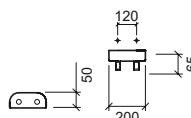

Reference	Description	€ White

41703 VINTAGE HOOK **39,00€**

200x65x50mm / 0.4Kg
Hook in vitreous china and chromed brass.
Includes Fixing Kit.