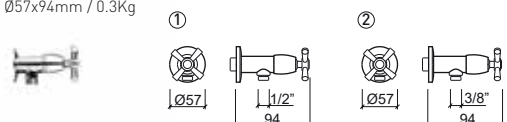

Reference	Description	€ Chrome
5180561 ①	ANGLE TAP WITH CONNECTION 1/2 1/2 ☞ Ø57x94mm / 0.3Kg	23,28€
5180561F ①	ANGLE TAP WITH CONNECTION 1/2 1/2 WITH FILTER ☞ Ø57x94mm / 0.3Kg	22,72€
5181561 ②	ANGLE TAP WITH CONNECTION 1/2 3/8 ☞ Ø57x94mm / 0.3Kg	29,91€
5181561F ②	ANGLE TAP WITH CONNECTION 1/2 3/8 WITH FILTER ☞ Ø57x94mm / 0.3Kg	31,48€