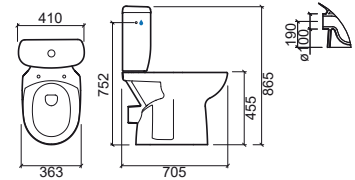

LEGEND.

 Senior  In box

WH. WHITE > CR. PERGAMON

AVEIRO CONFORT

design Sanindusa

Reference	Description	€ White
103024	 AVEIRO CONFORT W/D CLOSE-COUPLED WC 410x705x455mm / 23.2Kg Includes Fixing Kit.	163,62€
103925	AVEIRO CONFORT W/D CLOSE-COUPLED WC PACK  41.2Kg W/D close-coupled WC + Cistern with mechanism + Thermoplast toilet seat	230,72€