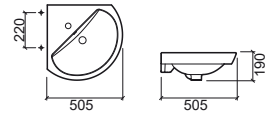

EASY

design Emanuel Rufo

Reference	Description	€ White	€ Pergamon
131330 ①	50 WASHBASIN 500x425x190mm / 10.8Kg Includes Fixing Kit.	35,18€	42,20€
131310 ②	55 WASHBASIN 548x443x190mm / 13.4Kg Includes Fixing Kit.	47,85€	57,29€
131320 ③	60 WASHBASIN NF 612x467x188mm / 13.5Kg Includes Fixing Kit.	58,51€	70,41€
131200 ④	PEDESTAL NF 172x180x700mm / 12.8Kg	47,85€	57,29€
131220 ⑤	HALF PEDESTAL 195x310x275mm / 7.5Kg Includes Fixing Kit.	50,01€	59,50€

Reference	Description	€ White	€ Pergamon
131700	CORNER WALL HUNG BASIN 505x505x190mm / 14.5Kg Includes Fixing Kit.	77,38€	92,84€