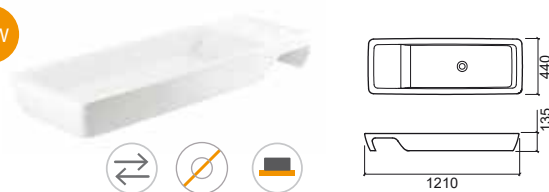

Reference	Description	€ White

109940 120 HI-DEN **352,49€**

1210x440x135mm / 29.5Kg

Vessel basin without tap hole.

Without overflow. **Not compatible with Pop-Up.** Compatible pop-up Ref. 4V9711. Compatible with plan Hi-dde 120 61602.

NEW