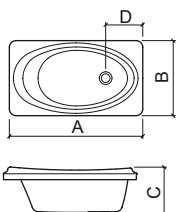

Reference	Description	€ White
806600	① ACRYLIC BATHTUB 80x45 800x450x255mm / 8.0Kg Tic-Tac pop-up not include.	182,84€
806700	② ACRYLIC BATHTUB 100x50 1000x500x255mm / 12.0Kg Tic-Tac pop-up not include.	204,78€

	A	B	C	D	E
① 80x45	800	450	255	213	20l
② 100x50	1000	500	255	221	30l