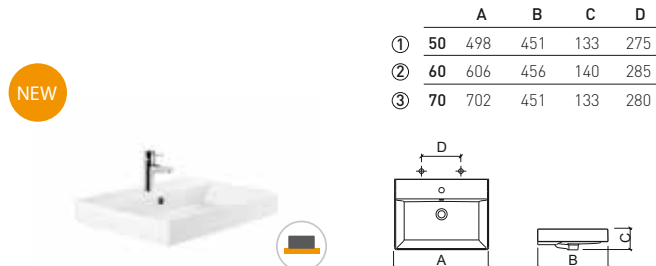

Reference	Description	€ White	€ Pergamon
118100 ①	50 NOVELDA PLUS WITH TAP HOLE 498x451x133mm Top sink with tap hole and overflow . Includes Fixing Kit.	113,26€	135,92€
118110 ②	60 NOVELDA PLUS WITH TAP HOLE 606x456x140mm / 14.4Kg Top sink with tap hole and overflow . Includes Fixing Kit.	126,59€	151,91€
118120 ③	70 NOVELDA PLUS WITH TAP HOLE 702x451x133mm Top sink with tap hole and overflow . Includes Fixing Kit.	153,24€	183,89€

Reference	Description	€ White	€ Pergamon
118109 ①	50 NOVELDA PLUS 498x451x133mm Top sink without tap hole and overflow . Includes Fixing Kit.	113,26€	135,92€
118119 ②	60 NOVELDA PLUS 606x456x140mm / 14.4Kg Top sink without tap hole and overflow . Includes Fixing Kit.	126,59€	151,91€
118129 ③	70 NOVELDA PLUS 702x451x133mm Top sink without tap hole and overflow . Includes Fixing Kit.	153,24€	183,89€