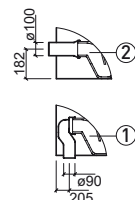

LEGEND.

Anti-bacterial

3/6L

Slowclose