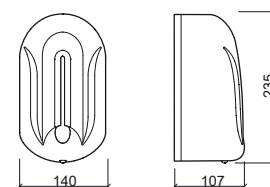

Reference Description € White

41537 **1L LUXE WALL-MOUNTED SOAP DISPENSER WITH BATTERY AND INFRARED** **62,03€**

140x107x235mm / 0.3Kg
Soap dispenser in ABS. Includes Fixing Kit.
Power: 4 batteries 1.5V LR6 (AA). 1ml per serving.