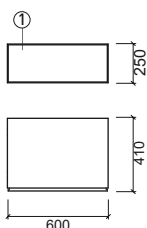

Reference	Description	€ White	€ Cherry Roman
62320	① 60 STATUS FURNITURE 600x410x250mm / 17Kg Drawer in melamine and furniture agglomerate in melamine coated laminate finished in Cherry Roman. Compatible with washbasin 123330.		404,89€
62321	② 90 STATUS FURNITURE 900x450x250mm / 24.5Kg Drawer in melamine and furniture agglomerate in melamine coated laminate finished in Cherry Roman. Compatible with washbasin 123310.		404,89€
62300	③ 75 STATUS FURNITURE 750x390x250mm / 18.0Kg Drawer in melamine and furniture agglomerate in melamine coated laminate finished in Cherry Roman. Compatible with washbasin 123330. Compatible with móvel coluna 62331.		372,63€
62331	④ STATUS SUPPORT FURNITURE WITH RIGHT TOWEL RAIL 350x390x750mm / 18Kg Furniture with 2 interior shelves. Door in melamine and furniture agglomerate in melamine coated laminate finished in Cherry Roman. Compatible with furniture 75 62300		372,63€
123330	50x38 STATUS WASHBASIN 506x394x500mm / 32.3Kg		379,83€
123310	56x45 STATUS WASHBASIN 558x457x180mm / 14.9Kg		253,23€

Reference	Description	€ White	€ Cherry Roman
62301	FURNITURE FOR SEMI RECESSED BASIN 650x470x250mm / 17.0Kg Drawer in melamine and furniture agglomerate in melamine coated laminate finished in Cherry Roman. Compatible with washbasin 123350.		381,55€
123350	SEMI RECESSED BASIN STATUS 605x408x180mm / 14.5Kg		393,90€