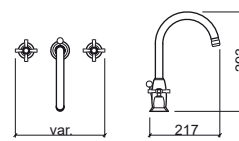

RIMINI

> P. 80 POP-UPS WASTE

Reference	Description	€ Chrome	Reference	Description	€ Chrome
5180310	CERAMIC HEAD BASIN MIXER WITH POP-UP WASTE 183x219x301mm / 2.4Kg Includes flexible H/C in stainless steel mesh, VDA and fixing kit.	163,54€	5181310	3 HOLES CERAMIC HEAD BASIN MIXER WITH POP-UP WASTE 217x293mm / 3.0Kg Includes flexible H/C in stainless steel mesh, VDA and fixing kit.	201,06€
5180311	CERAMIC HEAD BASIN MIXER 183x219x301mm / 2.0Kg Includes flexible H/C in stainless steel mesh and fixing kit.	145,71€	5181311	3 HOLES CERAMIC HEAD BASIN MIXER 217x293mm / 2.6Kg Includes flexible H/C in stainless steel mesh and fixing kit.	182,37€
5180360	TRADITIONAL HEAD BASIN MIXER WITH POP-UP WASTE 183x219x301mm / 2.4Kg Includes flexible H/C in stainless steel mesh, VDA and fixing kit.	150,18€	5181360	3 HOLES TRADITIONAL HEAD BASIN MIXER WITH POP-UP WASTE 217x293mm / 3.0Kg Includes flexible H/C in stainless steel mesh, VDA and fixing kit.	186,54€
5180361	TRADITIONAL HEAD BASIN MIXER 183x219x301mm / 2.0Kg Includes flexible H/C in stainless steel mesh and fixing kit.	132,64€	5181361	3 HOLES TRADITIONAL HEAD BASIN MIXER 217x293mm / 2.6Kg Includes flexible H/C in stainless steel mesh and fixing kit.	169,14€

Reference	Description	€ Chrome
5185361	TRADITIONAL HEAD 3 HOLES WALL BASIN MIXER 262x200x106mm / 1.7Kg	134,02€