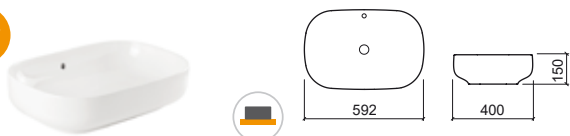

 592x400x150mm / 11.8Kg

Not compatible with Pop-Up.

*Colors available upon request: **White/black mate, white/blue mate and white/lime mate.**

NEW

Reference	Description	€ White	€ Color*
-----------	-------------	---------	----------