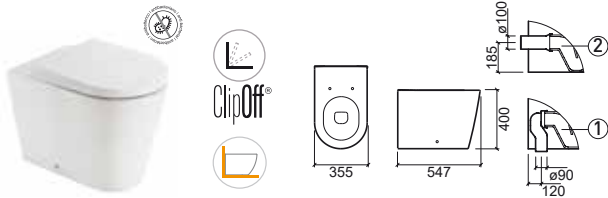

URB.Y / URB.Y PLUS

design Emanuel Rufo

Reference	Description	€ White	€ Pergamon
146011	① URB.Y PLUS F/D LOW-LEVEL WC 355x547x400mm / 32.1Kg Includes Fixing Kit and siphon. > P. 286 SANITARY INSTALLATION SYSTEMS	178,66€	214,38€
146012	② URB.Y PLUS W/D* LOW-LEVEL WC 355x547x400mm / 32.1Kg Includes Fixing Kit. *Does not include siphon MSKT1715. > P. 286 SANITARY INSTALLATION SYSTEMS	178,66€	214,38€
24031	URB.Y PLUS CLIPOFF SLOWCLOSE TOILET SEAT 2.4Kg Duroplast toilet seat with stainless steel hinges. With anti-bacterial protection.	117,29€	140,74€
24011	URB.Y PLUS CLIPOFF TOILET SEAT 2.4Kg Duroplast toilet seat with stainless steel hinges. With anti-bacterial protection.	75,70€	90,84€
MSKT1715	'P' TRAP PAN CONNECTOR 6,61€	6,61€	

Reference	Description	€ White	€ Pergamon
140011	① URB.Y F/D LOW-LEVEL WC 350x545x395mm / 25.4Kg Includes Fixing Kit and siphon. > P. 286 SANITARY INSTALLATION SYSTEMS	93,34€	111,97€
140012	② URB.Y W/D* LOW-LEVEL WC 350x545x395mm / 25.4Kg Includes Fixing Kit. *Does not include siphon MSKT1715. > P. 286 SANITARY INSTALLATION SYSTEMS	93,34€	111,97€
24031	URB.Y CLIPOFF SLOWCLOSE TOILET SEAT 2.4Kg Duroplast toilet seat with stainless steel hinges. With anti-bacterial protection.	117,29€	140,74€
24011	URB.Y CLIPOFF TOILET SEAT 2.4Kg Duroplast toilet seat with stainless steel hinges. With anti-bacterial protection.	75,70€	90,84€
MSKT1715	'P' TRAP PAN CONNECTOR 6,61€	6,61€