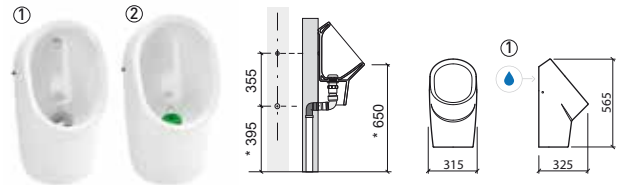

SPECIAL PIECES

Reference	Description	€ White
108530	① URINAL MODO BACK ENTRY 458x270x735mm / 29.0Kg Includes urinal diffuser, siphon and fixing kit. * indicative quotas > P. 342 COMPONENTS	286,83€
108531	② URINAL MODO UPPER ENTRY 458x270x735mm / 29.0Kg Includes urinal diffuser, siphon and fixing kit. * indicative quotas > P. 342 COMPONENTS	286,83€
108537	③ URINAL MODO ELECTRONIC BACK ENTRY 458x270x735mm / 29.0Kg Includes electronic urinal diffuser, siphon and fixing kit. * indicative quotas > P. 342 COMPONENTS	512,18€

Reference	Description	€ White	€ Other
108551	① URINAL LIKE WITH DIFFUSER 315x325x565mm / 14.3Kg Includes urinal diffuser, siphon and fixing kit. * indicative quotas > P. 343 COMPONENTS	221,84€	
108550	② WATER LESS URINAL LIKE 315x325x565mm / 14.3Kg Includes Installation kit, disinfection kit, fixing kit and sanclean diluted detergent (750ml) * indicative quotas > P. 343 COMPONENTS	419,23€	
10855020	SANCLEAN CONCENTRATED DETERGENT 1L > P. 343 COMPONENTS	11,85€	

Reference	Description	€ White
108540	CERAMIC SEPARATOR LINK 88x420x750mm / 14.9Kg With fixing kit. * indicative quotas > P. 343 COMPONENTS	234,30€

Reference	Description	€ White	€ Color
62541	SEPARATOR 100X60 65x608x1115mm / 10.1Kg Phenolic compact separator with finish in white, yellow or blue. Foot in stainless steel. Includes wall and foot mounting hardware. Wall mounting kit not include.	221,91€	221,91€

LEGEND.

Water inlet Electronic

> P. 300 PLATES > WH. WHITE