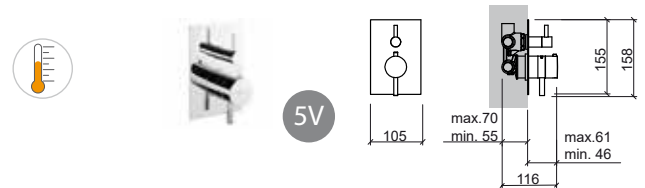

Reference	Description	€ Chrome
5266601C	5 WAY WALL MOUNTED THERMOSTATIC MIXER WITH RECTANGULAR MIRROR ☞ 105x61x158mm / 1.6Kg 3 bar with full opening (50% cold + 50% warm): 19.0l/m	298,23€