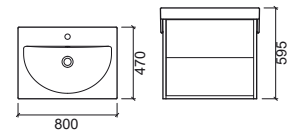

Reference	Description	€ White	€ Color
64001	80 URB.Y FURNITURE ☞ 765x470x595mm / 33.4Kg (Lacquered in white 3mm glass and beveled edge), oak (furniture and oak laminated drawer or drawers in 3mm lacquered orange) or grey (3mm white lacquered drawers) . Compatible with washbasin Urb.y 140360.	703,62€	703,62€

140360	80 URB.Y WASHBASIN ☞ 800x470x195mm / 23.3Kg In white or pergamon.	212,49€	254,99€