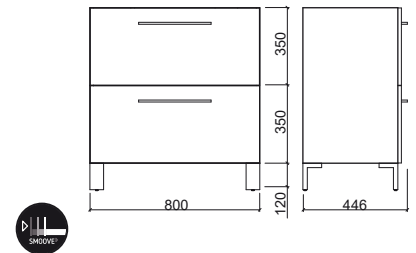

695370	80 ÁREA PACK	559,07€	559,07€
	49.2Kg Pack furniture 80 + washbasin 81 + mirror 80 Available colors: white, cuzco, red*, black*, beige or tulipier fumé*. + colors: grey or wengué*. * Finishing on request. Check availability.		

Reference	Description	€ Wh/Cr	€ + Colors
65321	80 ÁREA FURNITURE WITH 2 DRAWERS	491,34€	491,34€
	800x446x820mm / 36.7Kg Melamine coated furniture in high gloss finish in white, cuzco, red * or black * (with aluminum handles) or hpl coated in beige or tulipier fumé * (both with integrated handle). + colors: Mobile in water-repellent agglomerated PET-coated with matte finish in grey or wenge * (with aluminum handles). Washbasin Compatible Área 108490. * Finishing on request. Check availability.		

108490	81 ÁREA WASHBASIN	179,53€	
	810x460x155mm / 16.3Kg Washbasin available in white.		

695321	80 ÁREA WITH 2 DRAWERS PACK	666,49€	666,49€
	53.0Kg Pack furniture 80 with 2 drawers + washbasin 81 Available colors: white, cuzco, red*, black*, beige or tulipier fumé*. + colors: grey or wengué*. * Finishing on request. Check availability.		

695372	80 ÁREA WITH 2 DRAWERS PACK	761,65€	761,65€
	64.9Kg Pack furniture 80 with 2 drawers + washbasin 81 + mirror 80 Available colors: white, cuzco, red*, black*, beige or tulipier fumé*. + colors: grey or wengué*. * Finishing on request. Check availability.