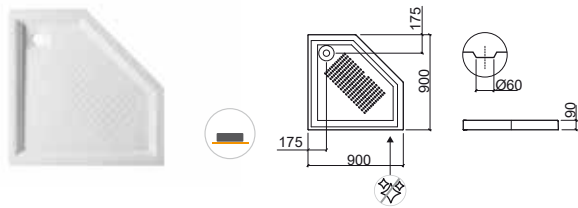

> P. 189 WASTES > P. 197 SHOWER ENCLOSURES

Reference Description € White

107264 ① **90x90 CORNER MORAIRA SHOWER TRAY** **253,83€**
900x900x90mm / 36.8Kg
Compatible with waste 49511.
[-] Check availability

Reference Description € White

107261 ① **90x70 RIGHT CORNER MORAIRA SHOWER TRAY** **236,12€**
900x700x80mm / 31.2Kg
Compatible with waste 49511.

107271 ② **90x70 LEFT CORNER MORAIRA SHOWER TRAY** **236,12€**
900x700x80mm / 31.2Kg
Compatible with waste 49511.

	A	B	C	D	
①	90	900	700	670	470
②	90	900	700	670	470

Reference Description € White

107161 ① **75x75 CORNER MORAIRA SHOWER TRAY WITHOUT EDGE** **162,49€**
750x750x80mm / 26.0Kg
Compatible with waste 49511.

107171 ② **80x80 CORNER MORAIRA SHOWER TRAY WITHOUT EDGE** **166,08€**
800x800x80mm / 26.4Kg
Compatible with waste 49511.

	A	B	C	D	
①	75	750	750	490	Ø62
②	80	800	800	530	Ø60

Reference Description € White

107221 ① **80x80 CORNER MORAIRA SHOWER TRAY WITH EDGE** **166,08€**
800x800x120mm / 33.2Kg
Compatible with waste 49511.

107231 ② **90x90 CORNER MORAIRA SHOWER TRAY WITH EDGE** **234,77€**
900x900x120mm / 39.0Kg
Compatible with waste 49511.

	A	B	C	D	
①	80	800	800	530	530
②	90	900	900	630	630

LEGEND.

Unglazed face   To place   Left Shower tray   Right Shower tray

WH. WHITE