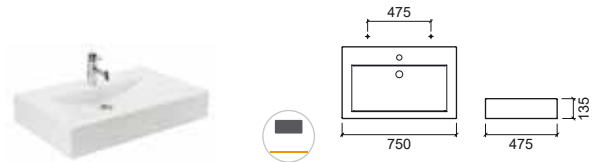

Reference	Description	€ White	€ Pergamon

108810 **75 PLAN** **136,35€** **163,62€**

750x475x135mm / 23.2Kg
Wall hung basin with tap hole.
Without overflow. Includes Fixing Kit.
Compatible with pair of legs Plan 68032 and towel rail 75 5A080381.
[-] Check availability.