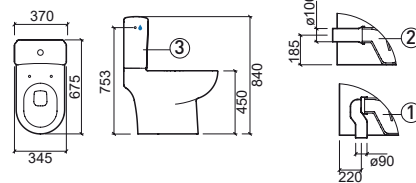

LEGEND.

In box

Anti-bacterial

3/6Lt mechanism

Senior