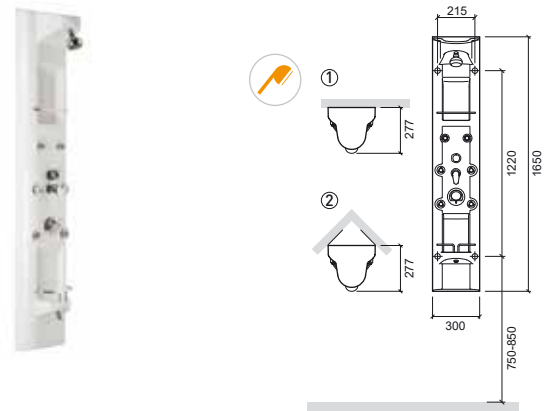

Reference	Description	€ White
888084	① RELAX WITH THERMOSTATIC MIXER 300x277x1650mm / 11.9Kg White acrylic hydromassage column with thermostatic mixer, 6 jets, head-shower and hand shower.	963,63€
888074	② RELAX CORNER WITH SINGLE THERMOSTATIC MIXER 300x277x1650mm / 11.9Kg White acrylic corner hydromassage column with thermostatic mixer, 6 jets, head-shower and hand shower.	1 097,30€

Reference	Description	€ White
888080	① RELAX WITH SINGLE E-LEVER MIXER 300x277x1650mm / 11.8Kg White acrylic hydromassage column with single e-lever mixer, 6 jets, head-shower and hand shower.	917,00€
888070	② RELAX CORNER WITH SINGLE E-LEVER MIXER 300x277x1650mm / 11.9Kg White acrylic corner hydromassage column with single e-lever mixer, 6 jets, head-shower and hand shower.	1 002,47€