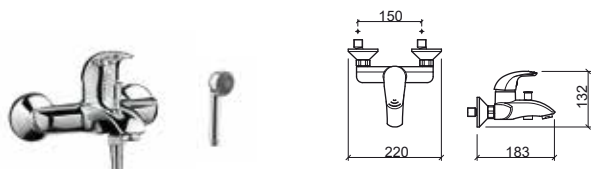

Reference Description € Chrome

5000801 BATH/SHOWER MIXER WITH HAND-SHOWER **130,77€**

220x183x132mm / 2.6Kg
Includes Omega 1 function hand-shower, 1.70m flexible and adjustable support.

5000801B BATH/SHOWER MIXER WITH MULTIFUNCTION HAND-SHOWER **164,70€**

220x183x132mm / 2.6Kg
Includes Beta multifunction hand-shower, 1.70m flexible and adjustable support.