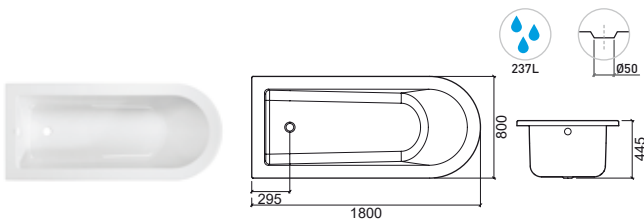

LEGEND.

- Bathtub capacity
- Top System
- Right hydro engine
- Left hydro engine
- In box
- Packed with mask

WCA

> P. 142 PANELS > P. 144 POP-UPS > P. 144 SUPPORTING FEET/CHASSIS > P. 145 HANDLES

Reference	Description	€ White
804500	180x80 WCA □ 1800x800x445mm / 28.5Kg Acrylic bathtub compatible with pop-up ø50 Ref. 49011. Available colors: white . Compatible feet: 811. Compatible panel: 804505.	552,79€
82450100	180x80 WCA ■ 1800x800x445mm / 50.0Kg Acrylic Bathtub with pop-up ø50 Ref. 490 included. Available colors: white . Freestanding bathtub. With chassis mounted. Compatible panel: 804505.	1 998,92€
82450200	X90 SYSTEM WHITE KIT □ 1800x800x445mm / 50.0Kg	
82450111	180x80 WCA ■ 1800x800x445mm / 50.0Kg Acrylic Bathtub with pop-up ø50 Ref. 490 included. Available colors: white . Freestanding bathtub. With chassis mounted. Panel Ref. 804505.	1 998,92€
82450211	X90 SYSTEM CHROME KIT □ 1800x800x445mm / 50.0Kg	
804505	WCA PANEL □ 30.5Kg White acrylic panel.	1 222,16€