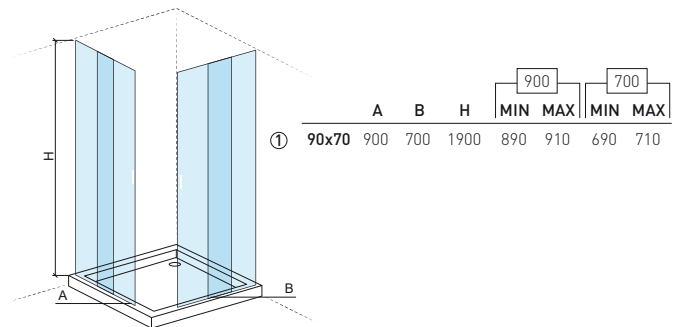

A	B	H	900		700	
				MIN	MAX	MIN	MAX
①	90x70	900	700	1900	890	910	690 710

LEGEND.

In box