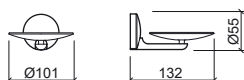

Reference Description € Chrome

41500 **LUXE SOAP DISH** **73,31€**

Ø101x132xØ55mm / 0.2Kg
Soap dish in brass.
Includes Fixing Kit.