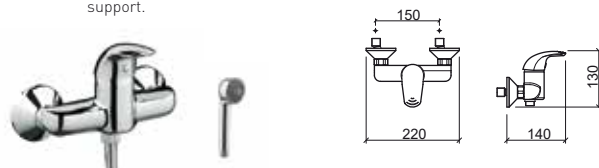

Reference Description € Chrome

5000701 SHOWER MIXER WITH HAND-SHOWER **106,64€**

220x140x130mm / 2.6Kg
Includes Omega 1 function hand-shower, 1.70m flexible and adjustable support.

5000701B SHOWER MIXER WITH MULTIFUNCTION HAND-SHOWER **147,74€**

220x140x130mm / 2.6Kg
Includes Beta multifunction hand-shower, 1.70m flexible and adjustable support.