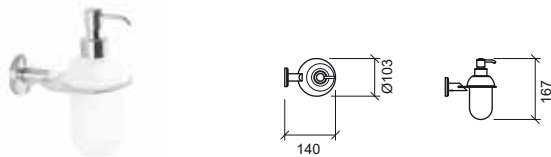

Reference Description € Chrome

42112 RIMINI WALL-MOUNTED SOAP DISPENSER **83,37€**

Ø103x140x167mm / 0.6Kg
Soap dispenser in brushed stainless steel.
Includes Fixing Kit.