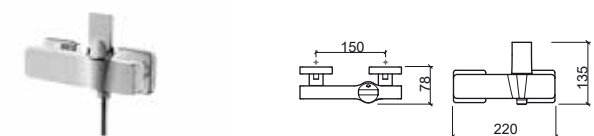

Reference	Description	€ Chrome	€ Color

5550701 SHOWER MIXER WITHOUT HAND-SHOWER **217,21€** **238,93€**

- 220x78x135mm / 2.0Kg
- Does not include flexible shower and shower holder.
- Available colors: **chrome, white** or **black**.
- 3 bar with full opening (50% cold + 50% warm): 22.5l/m