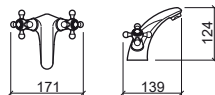

> P. 80 POP-UPS WASTE

Reference	Description	€ Chrome	Reference	Description	€ Chrome
5170310	CERAMIC HEAD BASIN MIXER WITH POP-UP WASTE ☞ 171x139x124mm / 2.0Kg Includes flexible H/C in stainless steel mesh, VDA and fixing kit.	115,27€	5171310	3 HOLES CERAMIC HEAD BIDET MIXER WITH POP-UP WASTE ☞ 191x180mm / 2.7Kg Includes flexible H/C in stainless steel mesh, VDA and fixing kit.	144,13€
5170311	CERAMIC HEAD BASIN MIXER ☞ 171x139x124mm / 1.4Kg Includes flexible H/C in stainless steel mesh and fixing kit.	92,25€	5171360	3 HOLES TRADITIONAL HEAD BIDET MIXER WITH POP-UP WASTE ☞ 191x180mm / 2.7Kg Includes flexible H/C in stainless steel mesh, VDA and fixing kit.	144,01€
5170360	TRADITIONAL HEAD BASIN MIXER WITH POP-UP WASTE ☞ 171x139x124mm / 2.0Kg Includes flexible H/C in stainless steel mesh, VDA and fixing kit.	103,04€			
5170361	TRADITIONAL HEAD BASIN MIXER ☞ 171x139x124mm / 1.4Kg Includes flexible H/C in stainless steel mesh and fixing kit.	79,91€