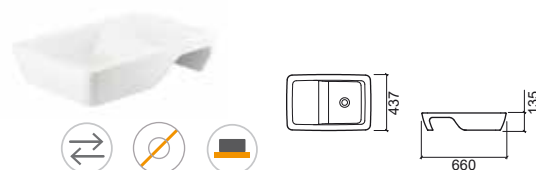

Reference	Description	€ White

109930 66 HI-DEN **300,48€**

660x437x135mm / 16.7Kg

Vessel basin without tap hole.

Without overflow. **Not compatible with Pop-Up.** Compatible pop-up Ref. 4V9711. Compatible with plan Hi-dde 60 61601.

NEW