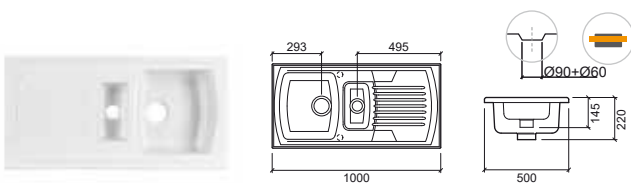

Reference	Description	€ White

7221	LUSITANO SINK 1 BOWL 1/2	266,91€

1000x500x220mm / 32.9Kg
Sink top for kitchen in Fireclay without overflow.
Pop-up waste compatible ø90 Ref. 4821.
Pre-sketched drilling. Cover holes Ref. 47221.