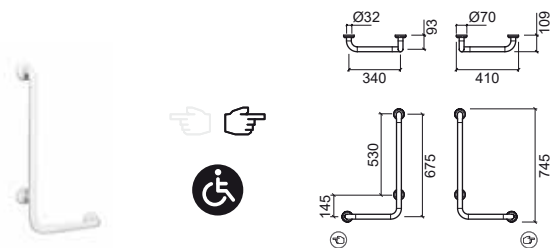

Reference	Description	€ White

48056	RIGHT/LEFT ANGLE HAND BAR	93,70€
48057	410x110x745mm / 2.2Kg Accessory in galvanized iron lacquered in white.