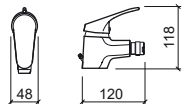

Reference	Description	€ Chrome
5570400	BIDET MIXER WITH POP-UP WASTE In box 48x140x118mm / 1.2Kg Includes flexible H/C in stainless steel mesh, VDA and fixing kit. 3 bar with full opening (50% cold + 50% warm): 11.0U/m	44,37€

5570401	BIDET MIXER In box 48x120x118mm / 1.0Kg Includes flexible H/C in stainless steel mesh and fixing kit. 3 bar with full opening (50% cold + 50% warm): 11.0U/m	38,20€