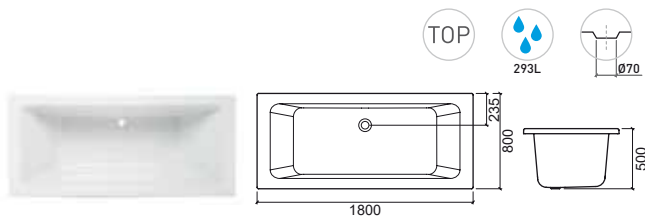

LEGEND.

- Bathtub capacity
- Top System
- Right hydro engine
- Left hydro engine
- In box
- Packed with mask