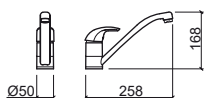

Reference	Description	€ Chrome

5003001	SINGLE LEVER WITH SWIVEL SPOUT	105,33€

Ø50x258x168mm / 1.6Kg
Includes flexible H/C in stainless steel mesh and fixing kit.