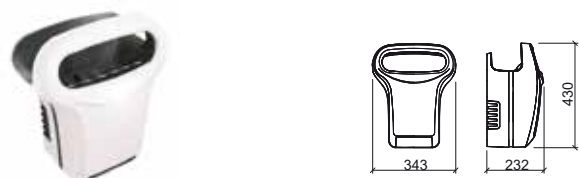

Reference Description € White

41532 LUXE 1200W AUTOMATIC HAND DRYER **1 006,34€**

 343x232x430mm / 13.2Kg
Hand dryer with aluminum body and anti-vandalism system.
Includes Fixing Kit.

Reference Description € Chrome