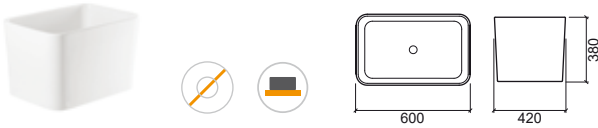

Reference	Description	€ White

109900	TRIBO 60	213,20€
600x420x380mm / 40.0Kg Sink top for kitchen in Fireclay without overflow. Not compatible with VDA. Compatible with furniture Tribo 100 60820 and accessories Tribo 6A0801, 6A0802, 6A0806.		

NEW