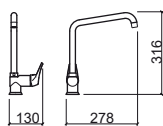

Reference	Description	€ Chrome

5203001	SINGLE LEVER WITH SWIVEL SPOUT	105,39€

130x278x316mm / 1.7Kg
Includes flexible H/C in stainless steel mesh and fixing kit.