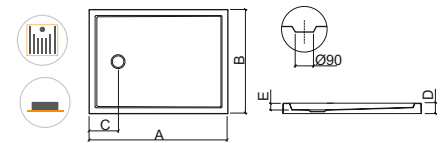

Reference	Description	€ WH texture
803580	① 80x80 PIANO SHOWER TRAY	118,65€
	800x800x35mm / 11.0Kg With internal depth of 50mm. Compatible with waste 49911.	

NEW

	A	B	C	D	E
	80	800	800	200	75 48

NEW

	A	B	C	D	E
	80	800	800	200	75 48