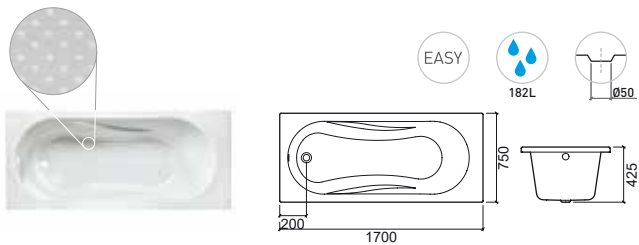

LEGEND.

- Packed with mask
- ☒ In box
- 🔴 Left hydro engine
- 🟢 Right hydro engine
- EASY Easy System
- 💧 Bathtub capacity