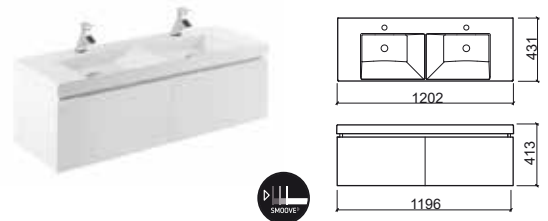

Reference	Description	€ White	€ Pergamon
60831	140 FURNITURE ☞ 1396x431x413mm / 37.0Kg Mobile in white gloss. Front of lacquered MDF drawer lacquered and furniture body in melamine coated agglomerate with two drawers. Compatible with double washbasin Vista 109440.	699,56€	
109440	140 VISTA DOUBLE WASHBASIN ☞ 1402x430x106mm In white or pergamon.	307,31€	368,76€
1T9410	CERAMIC COVER ☞ 325x200x17mm / 1.8Kg For all washbasins except Vista 50. In white or pergamon.	35,00€	42,00€

Reference	Description	€ White	€ Pergamon
60830	120 FURNITURE ☞ 1196x431x413mm / 28.0Kg Mobile in white gloss. Front of lacquered MDF drawer lacquered and furniture body in melamine coated agglomerate with two drawers. Compatible with double washbasin Vista 109430.	652,93€	
109430	120 VISTA DOUBLE WASHBASIN ☞ 1202x430x106mm In white or pergamon.	259,51€	309,94€
1T9410	CERAMIC COVER ☞ 325x200x17mm / 1.8Kg For all washbasins except Vista 50. In white or pergamon.	35,00€	42,00€

NEW