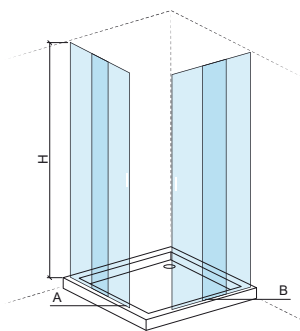

A	B	H
①	70-80	700-800	700-800 1849
②	80-90	800-900	800-900 1849

LEGEND.

In box