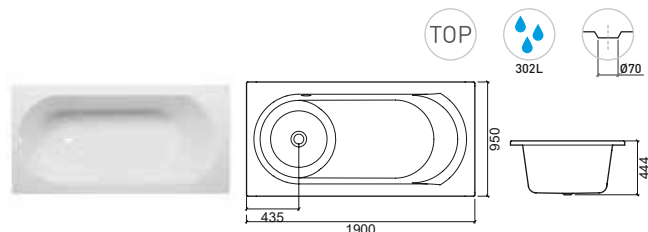

LEGEND.

- Bathtub capacity
- Right hydro engine
- Left hydro engine
- In box
- Packed with mask

WH. WHITE

MILLENNIUM

PLAN

> P. 142 PANELS > P. 144 POP-UPS > P. 144 SUPPORTING FEET/CHASSIS > P. 145 HANDLES

Reference	Description	€ White	€ Pergamon
804200	190x95 MILLENNIUM □ 1900x950x444mm / 32.9Kg Acrylic bathtub compatible with pop-up ø70 Ref. 49111. Available colors: white and pergamon . Compatible feet: 813. Compatible panels: 803701 + 804202. Compatible handles: 8001, 8002, 8012. [-] On request.	655,73€	754,07€
82420100 82420200	190x95 MILLENNIUM X90 SYSTEM WHITE KIT □ 1900x950x444mm / 54.9Kg Acrylic Bathtub with pop-up ø70 Ref. 491 included. Available colors: white and pergamon . With chassis mounted. Compatible panels: 803701 + 804202. Compatible handles: 8001, 8002, 8012. [-] On request.	1 753,27€	1 789,20€
82420111 82420211	190x95 MILLENNIUM X90 SYSTEM CHROME KIT □ 1900x950x444mm / 54.9Kg Acrylic Bathtub with pop-up ø70 Ref. 491 included. Available colors: white and pergamon . With chassis mounted. Compatible panels: 803701 + 804202. Compatible handles: 8001, 8002, 8012. [-] On request.	1 753,27€	1 789,20€
84420111 84420211	190x95 MILLENNIUM TOP SYSTEM CHROME KIT □ 1900x950x444mm / 62.9Kg TOP Acrylic Bathtub with pop-up ø70 Ref. 491 included. Available colors: white and pergamon . With chassis mounted. Compatible panels: 803701 + 804202. Compatible handles: 8001, 8002, 8012. [-] On request.	4 178,41€	4 232,70€