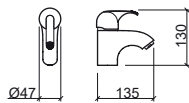

> P. 80 POP-UPS WASTE

Reference	Description	€ Chrome

5340300 **BASIN MIXER WITH POP-UP WASTE** **82,85€**

Ø47x135x130mm / 1.9Kg
Includes flexible H/C in stainless steel mesh, VDA and fixing kit.

5340301 **BASIN MIXER** **73,87€**

Ø47x135x130mm / 1.5Kg
Includes flexible H/C in stainless steel mesh and fixing kit.

Reference	Description	€ Chrome

5340801 **BATH/SHOWER MIXER** **104,62€**

215x180x123mm / 1.5Kg
Does not include flexible, hand-shower and shower holder.

Reference	Description	€ Chrome

5340400 **BIDET MIXER WITH POP-UP WASTE** **82,85€**

Ø47x131x130mm / 1.8Kg
Includes flexible H/C in stainless steel mesh and fixing kit.

5340401 **BIDET MIXER** **73,87€**

Ø47x131x130mm / 1.8Kg
Includes flexible H/C in stainless steel mesh and fixing kit.

Reference	Description	€ Chrome

5340701 **SHOWER MIXER** **91,60€**

210x151x104mm / 1.5Kg
Does not include flexible, hand-shower and shower holder.

LEGEND.

In box