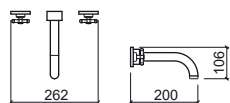

Reference	Description	€ Chrome
5185361	TRADITIONAL HEAD 3 HOLES WALL BASIN MIXER 262x200x106mm / 1.7Kg	134,02€