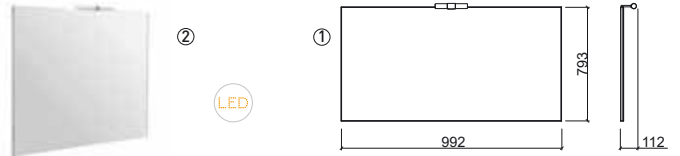

Reference	Description	€ Wh/Cr	€ + Colors
65130	120 ÁREA FURNITURE WITH 2 DRAWERS 1200x350x446mm / 34.5Kg Melamine coated furniture in high gloss finish in white, cuzco, red * or black * (with aluminum handles) or hpl coated in beige or tulipier fumé * (both with integrated handle). + colors: Mobile in water-repellent agglomerated PET-coated with matte finish in grey or wenge * (with aluminum handles). Washbasin Compatible Área 109490. * Finishing on request. Check availability.	508,72€	508,72€