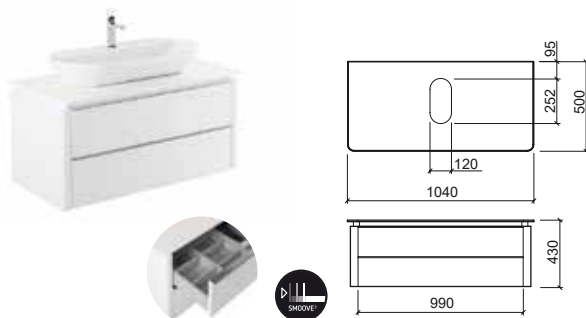

Reference	Description	€ White	€ Taupé

691992 100 SANLIFE FURNITURE WITH HOLE FOR WASHBASIN
1040x500x430mm / 59.0Kg
€ 1 006,04€ € 1 006,04€
Lacquered MDF furniture in **white** or **taupé** finish. With aluminum handles. Two drawers with smooove closure. Removable compartment within the first drawer. Synthetic **Ivory** top 12mm. Compatible with washbasins 136330, 136340, 136730, 136740, 136380, 136390, 136780, 136790, 136370, 136770, 136720. **Must be used with sink with tap hole.**