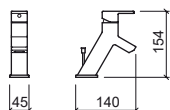

Reference	Description	€ Chrome

5490300 BASIN MIXER WITH POP-UP WASTE 168,95€

45x140x154mm / 1.8Kg
Includes flexible H/C in stainless steel mesh, VDA and fixing kit.