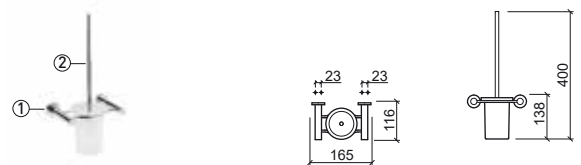

41011 **② PRESTIGE TOILET BRUSH** **22,20€**

0.2Kg
Toilet brush in brass.

LEGEND.

In box