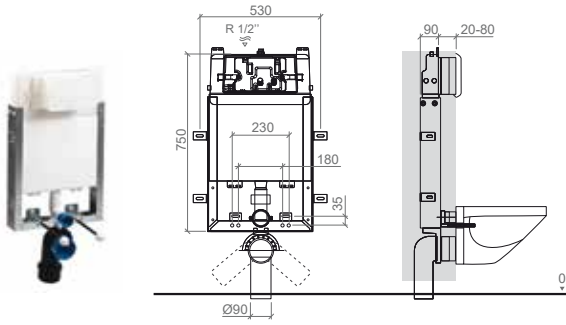

500x490x1315mm / 29.0Kg
 Double Freestanding support for wall hung WC.
 Compatible with plate Movee.

SUPPORTS / CISTERNS

Wall hung WC

Reference	Description	€
40533	SANBEST	175,90€

530x90x750mm / 8.2Kg
 3/6L cistern support for wall hung WC.
 Compatible with plates Orange, Easy, Plan, Moon and Square.