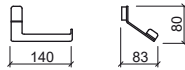

Reference Description € Chrome

46010 **SLIM TOILET PAPER HOLDER** **52,95€**

140x83x80mm / 0.2Kg
Toilet paper holder in stainless steel.
Includes Fixing Kit.