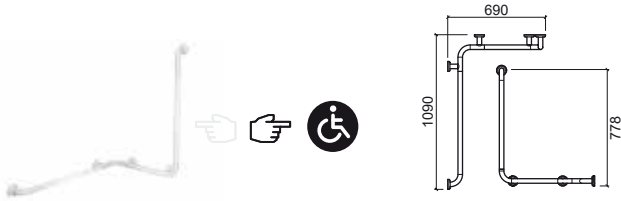

Reference	Description	€ White
48058	RIGHT/LEFT 107x67x78	205,83€
48059	CORNER ANGLE HAND BAR 690x1090x850mm / 3.8Kg Accessory in galvanized iron lacquered in white.