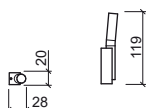

Reference	Description	€ Chrome

41303 **WCA HOOK** **47,35€**

- 20x28x119mm / 0.4Kg
- Hook in brass.
- Includes Fixing Kit.