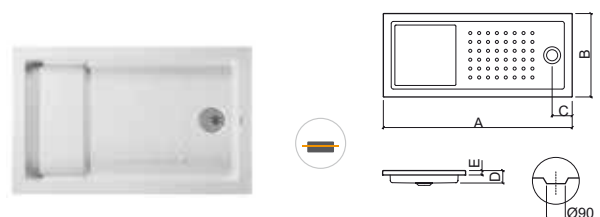

LEGEND.

Countertop In box

WH. WHITE