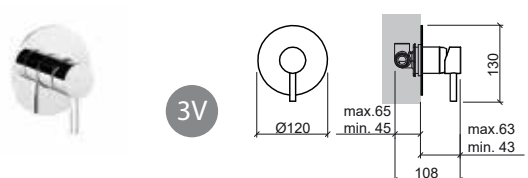

Reference Description € Chrome

5261701C 3 WAY WALL MOUNTED MIXER WITH **112,16€**

- ☞ Ø120x59x130mm / 0.9Kg
- 3 bar with full opening (50% cold + 50% warm): 25.0l/m