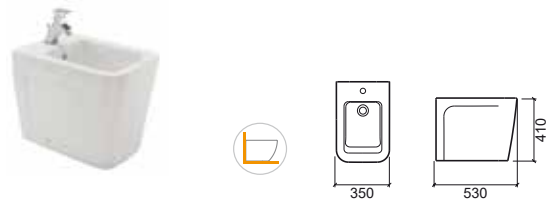

Reference	Description	€ White	€ Black
127410	BIDET 350x530x410mm / 20.8Kg Includes Fixing Kit.	242,25€	387,60€
127415	BIDET WITH DRILLING FOR COVER 350x530x410mm / 20.8Kg Includes Fixing Kit.	242,25€	387,60€
22741	BIDET COVER 1.7Kg Duroplast cover with stainless steel hinges. With anti-bacterial protection.	90,85€	118,09€