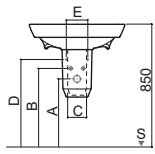

A	B	C	D	E
①	50	525	580	140	640
②	55	535	590	140	640
③	60	530	585	140	640