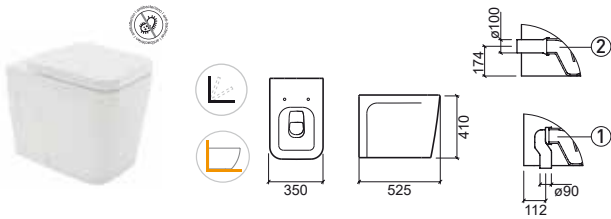

ADVANCE

design Suzana Nobre

Reference	Description	€ White	€ Black
127011	① F/D LOW-LEVEL WC 350x525x410mm / 33.7Kg Includes Fixing Kit and siphon. > P. 286 SANITARY INSTALLATION SYSTEMS	242,25€	387,60€
127012	② *W/D LOW-LEVEL WC 350x525x410mm / 33.7Kg Includes Fixing Kit. *Does not include siphon MSKT1715. > P. 286 SANITARY INSTALLATION SYSTEMS	242,25€	387,60€
22731	SLOWCLOSE TOILET SEAT 2.3Kg Duroplast toilet seat with stainless steel hinges. With anti-bacterial protection.	143,84€	186,97€
22711	TOILET SEAT 2.3Kg Duroplast toilet seat with stainless steel hinges. With anti-bacterial protection.	105,99€	137,78€