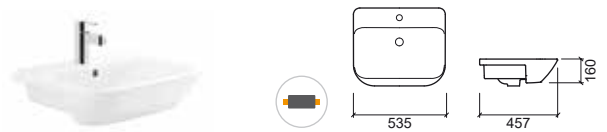

Reference	Description	€ White	€ Pergamon

134380 **LOOK** **114,95€** **149,33€**
535x457x160mm / 14.6Kg
Semi recessed basin with tap hole.