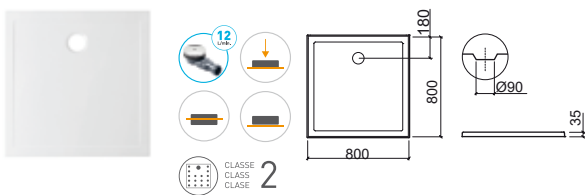

Reference	Description	€ White	€ Color
107520AD	EXTRA-FLAT 80x80 STEPIN SHOWER TRAY WITH NON-SKID 800x800x35mm / 23.8Kg Compatible with waste 49911. in white, black and grey.	188,94€	226,73€

Reference	Description	€ White	€ Color
107530AD	EXTRA-FLAT 90x90 STEPIN SHOWER TRAY WITH NON-SKID 896x900x30mm / 26.3Kg Compatible with waste 49911. in white, black and grey.	207,40€	248,87€