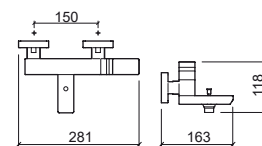

Reference	Description	€ Chrome

5490801 BATH/SHOWER MIXER 198,20€

281x163x118mm / 2.1Kg
Does not include flexible shower and shower holder.