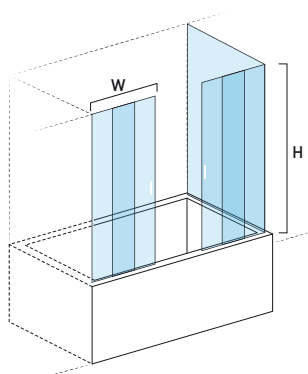

W	H	MIN	MAX
①	150	1500	1400	1480
②	160	1600	1400	1590
③	170	1700	1400	1690
④	175	1750	1400	1740
⑤	180	1800	1400	1790
⑥	190	1900	1400	1890

	W	H	MIN	MAX
⑦	70	700	1400	690
⑧	75	750	1400	740
⑨	80	800	1400	790
⑩	90	900	1400	890

LEGEND.

In box

WH. WHITE > CR. CHROME