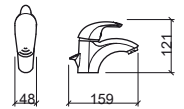

5000301	BASIN MIXER Includes flexible H/C in stainless steel mesh and fixing kit.	84,65€

Reference	Description	€ Chrome
5008301	SÉNIOR BASIN MIXER WITH MEDICAL LEVER Includes flexible H/C in stainless steel mesh and fixing kit.	181,63€