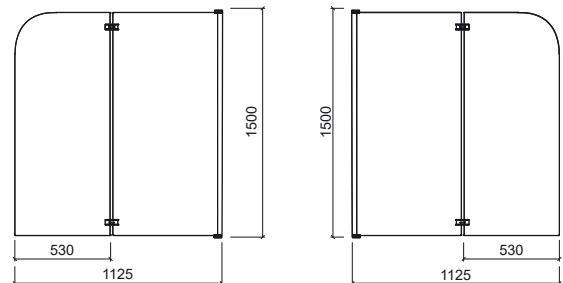

LEGEND.

In box

Left shower door

Right shower door

WH. WHITE > CR. CHROME