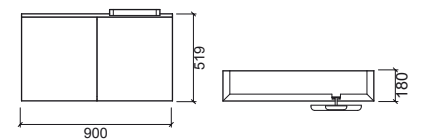

Reference	Description	€ White/Black
62771	MIRROR WITH LIGHT 900x519x180mm / 23.5Kg Mirror in waterproof MDF. Lamp with 100W.	634,43€