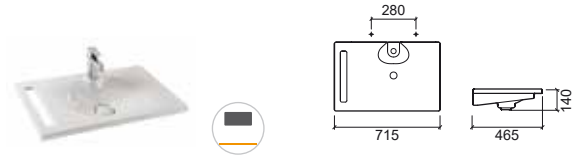

Reference Description € White

108410 **63 CLEAN WITH LEFT TOWEL RAIL** **274,33€**
715x465x140mm / 18.3Kg
Wall hung basin with tap hole, com válvula sempre aberta and towel rail Esquerdo. Without overflow. Includes Fixing Kit. **Not compatible with Pop-Up.** Compatible pop-up Ref. 49800.
Compatible with furniture Clean 63 65520.