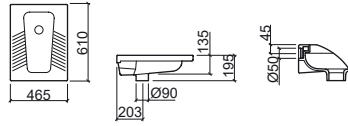

SPECIAL PIECES

Reference	Description	€ White
108610	TURKISH WC	104,03€
	📦 465x610x195mm / 14.8Kg	

Reference	Description	€ White	€ Chrome
118610	① SLOP HOPPER	157,59€	
	📦 410x505x435mm / 22.0Kg > P. 341 COMPONENTS