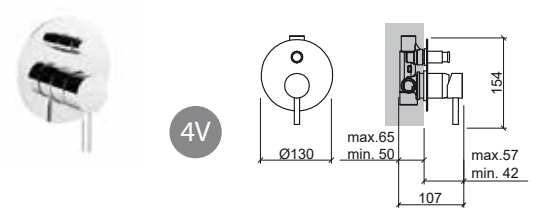

Reference Description € Chrome

5261801C 4 CENTRAL WAY WALL MOUNTED MIXER WITH **143,83€**

- ☞ Ø130x59x154mm / 1.3Kg
- 3 bar with full opening (50% cold + 50% warm): lower output 23.0l/m top exit 17.0l/m