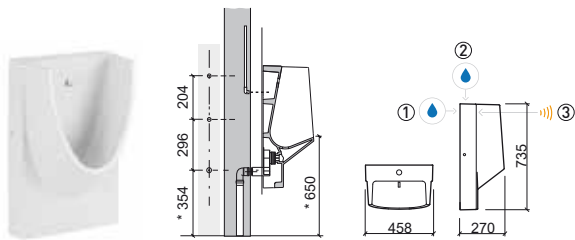

SPECIAL PIECES

Reference	Description	€ White
108530	① URINAL MODO BACK ENTRY 458x270x735mm / 29.0Kg Includes urinal diffuser, siphon and fixing kit. * indicative quotas > P. 342 COMPONENTS	286,83€
108531	② URINAL MODO UPPER ENTRY 458x270x735mm / 29.0Kg Includes urinal diffuser, siphon and fixing kit. * indicative quotas > P. 342 COMPONENTS	286,83€
108537	③ URINAL MODO ELECTRONIC BACK ENTRY 458x270x735mm / 29.0Kg Includes electronic urinal diffuser, siphon and fixing kit. * indicative quotas > P. 342 COMPONENTS	512,18€

Reference	Description	€ White	€ Other
108551	① URINAL LIKE WITH DIFFUSER 315x325x565mm / 14.3Kg Includes urinal diffuser, siphon and fixing kit. * indicative quotas > P. 343 COMPONENTS	221,84€	
108550	② WATER LESS URINAL LIKE 315x325x565mm / 14.3Kg Includes Installation kit, disinfection kit, fixing kit and sanclean diluted detergent (750ml) * indicative quotas > P. 343 COMPONENTS	419,23€	
10855020	SANCLEAN CONCENTRATED DETERGENT 1L > P. 343 COMPONENTS	11,85€