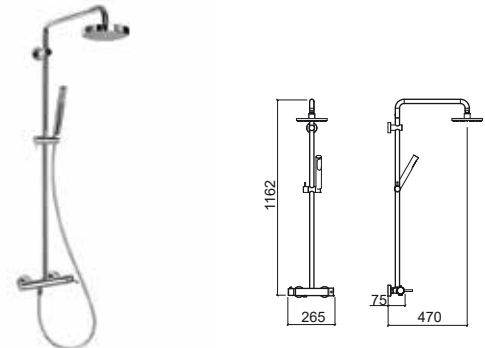

Reference	Description	€ Chrome
5310561	ANGLE TAP W/CONNECTION 1/2 1/2 0.4Kg	25,15€

Reference	Description	€ Chrome
5310561F	ANGLE TAP W/CONNECTION 1/2 1/2 W/FILTER 0.4Kg	27,31€

Reference	Description	€ Chrome
5311561	ANGLE TAP W/CONNECTION 1/2 3/8 0.4Kg	28,01€

Reference	Description	€ Chrome
5311561F	ANGLE TAP W/CONNECTION 1/2 3/8 W/FILTER 0.4Kg	34,05€

Reference	Description	€ Chrome
531570111	MIXER WITH SLIDING RAIL, HAND-SHOWER AND HEAD-SHOWER 265x560x1162mm / 6.0Kg Includes Ø180 Face head-shower, Duo hand shower, 1.5m flexible showerhead, adjustable height shower bracket and fixing kit.	413,63€

Reference	Description	€ Chrome
531570111S	MIXER WITH SLIDING RAIL AND HAND-SHOWER 265x470x1162mm / 5.5Kg Includes Duo hand shower, flexible 1.5m, height adjustable shower bracket and fixing kit. Compatible with Head-shower Cones Main Therapy 57592, Main Call 57792, Headline 59091, Face 58691, Square 5871, Extra-Large 58591, Area Ø200 56291, Area Ø250 56891, Area Ø300 57691, Square □ 200 55991, Square □ 250 56091, Square □ 300, 57491.	371,95€