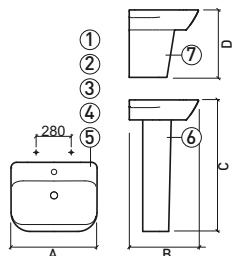

LOOK

design Emanuel Ruff

Reference	Description	€ White	€ Pergamon
134310	① 46 WASHBASIN 460x416x160mm / 11.5Kg Includes Fixing Kit.	73,58€	88,30€
134320	② 50 WASHBASIN 500x414x165mm / 8.3Kg Includes Fixing Kit.	77,90€	93,48€
134330	③ 56 WASHBASIN 560x449x165mm / 15Kg Includes Fixing Kit.	90,20€	108,24€
134340	④ 60 WASHBASIN 600x449x165mm / 15.1Kg Includes Fixing Kit.	95,97€	115,17€
134370	⑤ 66 WASHBASIN 660x443x162mm / 17.0Kg Includes Fixing Kit.	100,63€	120,77€
134200	⑥ PEDESTAL 190x197x725mm / 14.3Kg	68,77€	82,51€
134220	⑦ HALF PEDESTAL 210x300x310mm / 8.6Kg Includes Fixing Kit.	60,48€	72,56€

	A	B	C	D
①	46	460	416	850
②	50	500	414	850
③	56	560	449	850
④	60	600	449	850
⑤	66	660	443	850

①/②/③/④/⑤+⑥   ①/②/③/④/⑤+⑦

	A	B	C	D	E
①	46	576	618	140	680
②	50	561	630	140	680
③	56	558	623	140	673
④	60	560	625	140	675
⑤	66	550	615	135	665