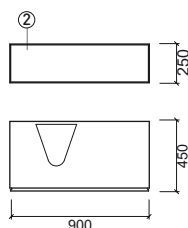

Reference	Description	€ White	€ Cherry Roman
62320	① 60 STATUS FURNITURE 600x410x250mm / 17Kg Drawer in melamine and furniture agglomerate in melamine coated laminate finished in Cherry Roman. Compatible with washbasin 123330.		404,89€
62321	② 90 STATUS FURNITURE 900x450x250mm / 24.5Kg Drawer in melamine and furniture agglomerate in melamine coated laminate finished in Cherry Roman. Compatible with washbasin 123310.		404,89€
62300	③ 75 STATUS FURNITURE 750x390x250mm / 18.0Kg Drawer in melamine and furniture agglomerate in melamine coated laminate finished in Cherry Roman. Compatible with washbasin 123330. Compatible with móvel coluna 62331.		372,63€
62331	④ STATUS SUPPORT FURNITURE WITH RIGHT TOWEL RAIL 350x390x750mm / 18Kg Furniture with 2 interior shelves. Door in melamine and furniture agglomerate in melamine coated laminate finished in Cherry Roman. Compatible with furniture 75 62300		372,63€
123330	50x38 STATUS WASHBASIN 506x394x500mm / 32.3Kg		379,83€
123310	56x45 STATUS WASHBASIN 558x457x180mm / 14.9Kg		253,23€

Reference	Description	€ White	€ Cherry Roman
62301	FURNITURE FOR SEMI RECESSED BASIN 650x470x250mm / 17.0Kg Drawer in melamine and furniture agglomerate in melamine coated laminate finished in Cherry Roman. Compatible with washbasin 123350.		381,55€
123350	SEMI RECESSED BASIN STATUS 605x408x180mm / 14.5Kg		393,90€