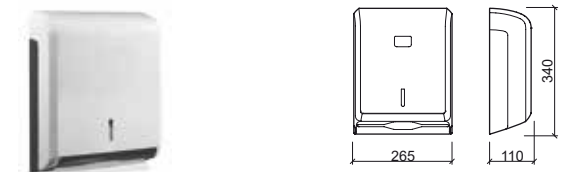

Reference Description € White

41541 LUXE TOWEL DISPENSER **21,86€**

☞ 265x110x340mm / 0.9Kg
Towel dispenser in ABS.
Includes Fixing Kit.