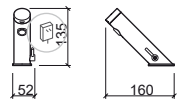

Reference	Description	€ Chrome
5460371	BASIN ELECTRONIC MIXER WITH BATTERY 52x160x135mm / 1.7Kg Includes flexible H/C in stainless steel mesh, battery and fixing kit. Debit at 3 bar: 6 L/m	327,36€