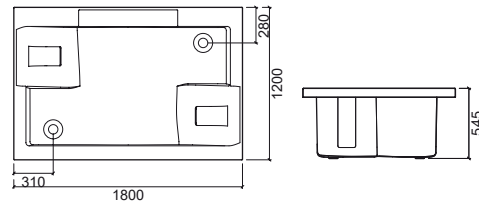

LEGEND.

Bathtub capacity In box Pop-up included TwoSpace System