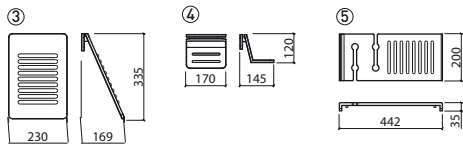

LAUNDRY SINK

Reference	Description	€ White	€ Color
109910	① TRIBO 80 800x420x380mm / 45.5Kg Laundry sink for kitchen in Fireclay without overflow. Not compatible with VDA. Compatible with furniture Tribo 100 60820 and accessories Tribo 6A0801, 6A0802, 6A0806. > P. 343 COMPONENTS	246,51€	
109900	② TRIBO 60 600x420x380mm Laundry sink for kitchen in Fireclay without overflow. Not compatible with VDA. Compatible with furniture Tribo 100 60820 and accessories Tribo 6A0801, 6A0802, 6A0806. > P. 343 COMPONENTS	213,20€	
6A0806	③ BOARD TRIBO AVAILABLE SOON 230x169x335mm Board in National Pine. Compatible with laundry sink Tribo 60 109900 and Tribo 80 109910.		
6A0802	④ SOAP DISH/SPONGE TRIBO AVAILABLE SOON 170x145x120mm Soap dish/sponge in National Pine. Compatible with laundry sink Tribo 60 109900 and Tribo 80 109910.		
6A0801	⑤ DRAINER TRIBO AVAILABLE SOON 200x442x35mm Drainer in National Pine. Compatible with laundry sink Tribo 60 109900 and Tribo 80 109910.		

NEW