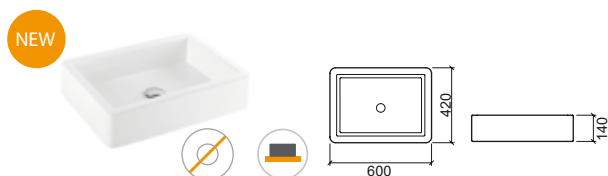

Reference	Description	€ White

109950	60x42 NOTE	266,34€
600x420x140mm / 15.8Kg Vessel basin without tap hole. Without overflow. Not compatible with Pop-Up. Compatible pop-up Ref. 4V9711.