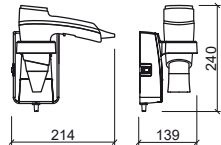

Reference	Description	€ White

41536	LUXE 1600W ABS HAIR DRYER	59,49€

197X135X155mm / 0.7Kg