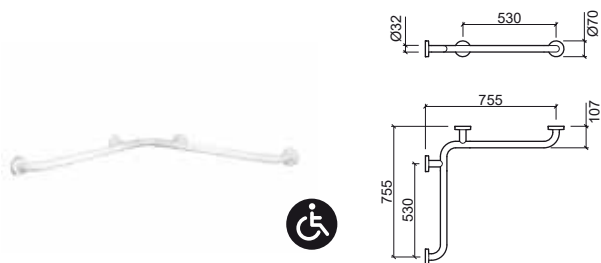

Reference	Description	€ White

48055	77x77 CORNER HAND BAR 790x790x70mm / 2.4Kg Accessory in galvanized iron lacquered in white.	144,32€