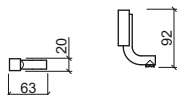

 Ø82x91x368mm / 0.8Kg
Toilet brush holder in stainless steel.
Includes Fixing Kit.

LEGEND.

Reference	Description	€ Chrome
-----------	-------------	----------

41300 **WCA SOAP DISH** **84,94€**

- 63x20x92mm / 0.4Kg
- Soap dish in brass.
- Includes Fixing Kit.