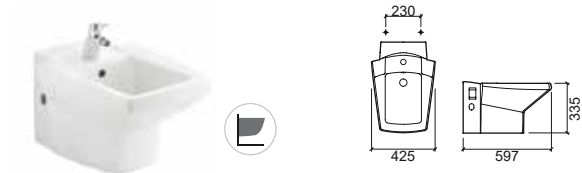

Reference	Description	€ White	€ Pergamon
105450	WALL HUNG BIDET	317,34€	380,79€

425x597x335mm / 25.3Kg

> P. 298 SANITARY INSTALLATION SYSTEMS