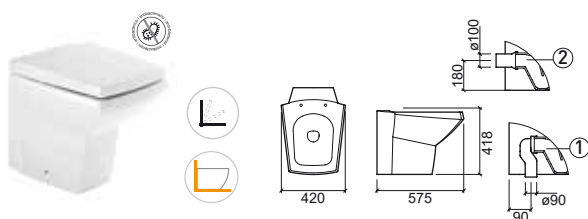

Reference	Description	€ White	€ Pergamon
105011	① F/D LOW-LEVEL WC ☞ 420x575x418mm / 31.3Kg Includes Fixing Kit and siphon. > P. 286 SANITARY INSTALLATION SYSTEMS	286,33€	343,86€
105012	② *W/D LOW-LEVEL WC ☞ 420x575x418mm / 31.3Kg Includes Fixing Kit. *Does not include siphon MSKT1715. > P. 286 SANITARY INSTALLATION SYSTEMS	286,33€	343,86€
20531	SLOWCLOSE TOILET SEAT ☞ 3.1Kg Duroplast toilet seat with stainless steel hinges. With anti-bacterial protection.	120,14€	
20511	TOILET SEAT ☞ 3.1Kg / Caixa 05 Duroplast toilet seat with stainless steel hinges. With anti-bacterial protection.	101,42€	121,81€

Reference	Description	€ White	€ Pergamon
105410	BIDET ☞ 425x635x425mm / 32.1Kg / Peças p/palette BR-CR=10 Includes Fixing Kit.	262,66€	314,84€
20541	BIDET COVER ☞ 2.4Kg Duroplast cover with stainless steel hinges. With anti-bacterial protection.	85,83€	103,06€