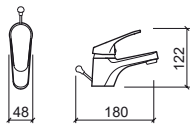

Reference	Description	€ Chrome
5570801	BATH/SHOWER MIXER WITH HAND-SHOWER In box 215x165x135mm / 1.8Kg Includes 1 function hand-shower, flexible 1.75m stainless steel mesh and shower holder. 3 bar with full opening (50% cold + 50% warm): 11.5U/m (spout) ou 14.0U/m (hand-shower)	60,23€