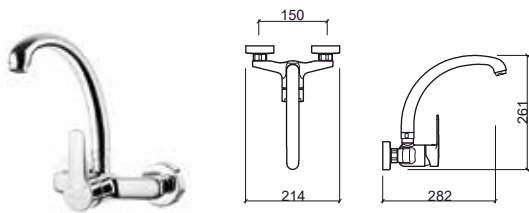

Reference	Description	€ Chrome
-----------	-------------	----------

5203701	WALL MOUNTED SINGLE LEVER WITH 'S' MOUTHPIECE	75,26€
----------------	--	---------------

 220x266x246mm / 1.6Kg

START

EASY

Reference	Description	€ Chrome
5583701	WALL MOUNTED SINGLE LEVER WITH SWIVEL SPOUT In box 214x282x261mm / 1.5Kg 3 bar with full opening (50% cold + 50% warm): 14.5l/m	76,42€