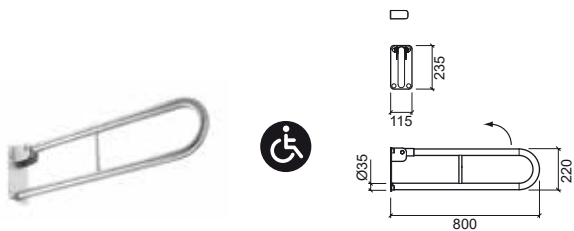

NEW WCCARE

design Suzana Nobre

Reference Description € Inox

42963 FOLDING/PIVOTING SUPPORTING BAR 80 **287,97€**

115x800x235mm / 4.1Kg
Brushed stainless steel support.

Reference Description € Inox

42946 FOLDING SEAT FOR SHOWER WITH BACK ARMS **365,89€**