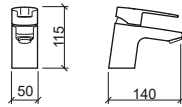

> P. 80 POP-UPS WASTE

Reference	Description	€ Chrome
5580300	BASIN MIXER WITH POP-UP WASTE ☞ 50x155x115mm / 1.3Kg Includes flexible H/C in stainless steel mesh, VDA and fixing kit. 3 bar with full opening (50% cold + 50% warm): 15.0U/m	83,17€
5580301	BASIN MIXER ☞ 50x140x115mm / 1.1Kg Includes flexible H/C in stainless steel mesh and fixing kit. 3 bar with full opening (50% cold + 50% warm): 15.0U/m	76,60€