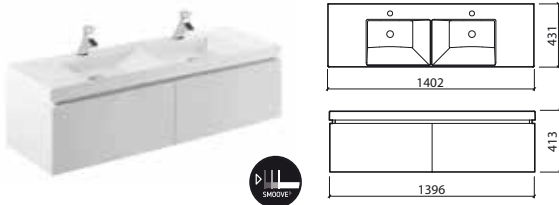

Reference	Description	€ White	€ Pergamon
60831	140 FURNITURE ☞ 1396x431x413mm / 37.0Kg Mobile in white gloss. Front of lacquered MDF drawer lacquered and furniture body in melamine coated agglomerate with two drawers. Compatible with double washbasin Vista 109440.	699,56€	
109440	140 VISTA DOUBLE WASHBASIN ☞ 1402x430x106mm In white or pergamon.	307,31€	368,76€
1T9410	CERAMIC COVER ☞ 325x200x17mm / 1.8Kg For all washbasins except Vista 50. In white or pergamon.	35,00€	42,00€

Reference	Description	€ White	€ Pergamon
60830	120 FURNITURE ☞ 1196x431x413mm / 28.0Kg Mobile in white gloss. Front of lacquered MDF drawer lacquered and furniture body in melamine coated agglomerate with two drawers. Compatible with double washbasin Vista 109430.	652,93€	
109430	120 VISTA DOUBLE WASHBASIN ☞ 1202x430x106mm In white or pergamon.	259,51€	309,94€
1T9410	CERAMIC COVER ☞ 325x200x17mm / 1.8Kg For all washbasins except Vista 50. In white or pergamon.	35,00€	42,00€

NEW