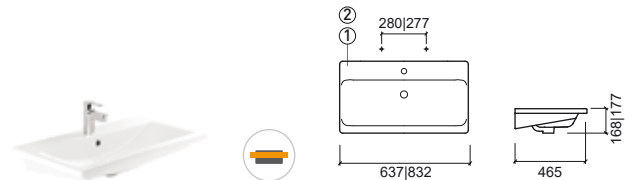

Reference Description € White € Pergamon

134350 ① **63 LOOK** **142,84€** **171,41€**
637x465x168mm / 15.8Kg
Inset basin with tap hole. Includes Fixing Kit. Compatible with furniture Look 63421.
Cutting plan: 445x595mm

134360 ② **83 LOOK** **162,32€** **194,79€**
832x465x177mm / 20.0Kg
Inset basin with tap hole. Includes Fixing Kit. Compatible with furniture Look 63420.

Reference Description € White € Pergamon

105360 **MILLENNIUM** **190,91€** **229,50€**
610x450x195mm / 10.8Kg
Inset basin with tap hole.
Cutting plan: 568x320mm