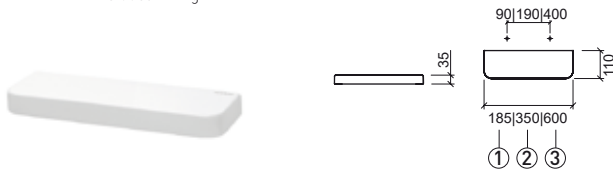

VINTAGE

WC accessories in ceramic

Reference	Description	€ White
41704	① 18 VINTAGE SHELF 185x110x35mm / 0.9Kg Shelf in vitreous china. Includes Fixing Kit.	20,40€
41725	② 35 VINTAGE SHELF 350x110x35mm / 1.7Kg Shelf in vitreous china. Includes Fixing Kit.	26,20€
41727	③ 60 VINTAGE SHELF 600x110x35mm / 2.7Kg Shelf in vitreous china. Includes Fixing Kit.	51,17€