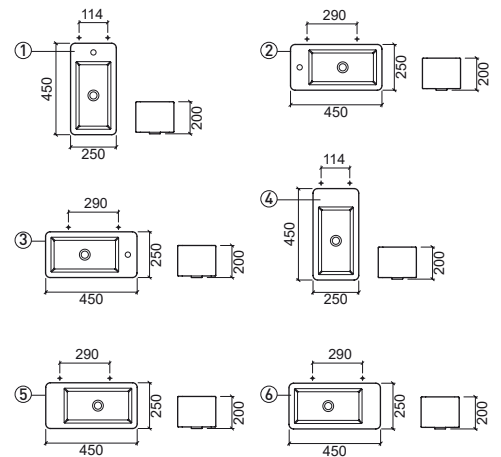

Reference Description € White

109730004F ① **FRONTAL 45 NOTE WITH TAP HOLE** **166,14€**
250x450x200mm / 13.4Kg
Wall hung basin with tap hole. Without overflow. Includes Fixing Kit. **Not compatible with Pop-Up.** Compatible pop-up Ref. 4V9711.

109730004D ② **RIGHT 45 NOTE WITH TAP HOLE** **166,14€**
450x250x200mm / 13.4Kg
Right wall hung basin with tap hole. Without overflow. Includes Fixing Kit. **Not compatible with Pop-Up.** Compatible pop-up Ref. 4V9711.

109730004E ③ **LEFT 45 NOTE WITH TAP HOLE** **166,14€**
450x250x200mm / 13.4Kg
Left wall hung basin with tap hole. Without overflow. Includes Fixing Kit. **Not compatible with Pop-Up.** Compatible pop-up Ref. 4V9711.

109739004F ④ **FRONTAL 45 NOTE** **166,14€**
250x450x200mm / 13.4Kg
Wall hung basin without tap hole. Without overflow. Includes Fixing Kit. **Not compatible with Pop-Up.** Compatible pop-up Ref. 4V9711.

109739004D ⑤ **RIGHT 45 NOTE** **166,14€**
450x250x200mm / 13.4Kg
Right wall hung basin without tap hole. Without overflow. Includes Fixing Kit. **Not compatible with Pop-Up.** Compatible pop-up Ref. 4V9711.

109739004E ⑥ **LEFT 45 NOTE** **166,14€**
450x250x200mm / 13.4Kg
Left wall hung basin without tap hole. Without overflow. Includes Fixing Kit. **Not compatible with Pop-Up.** Compatible pop-up Ref. 4V9711.