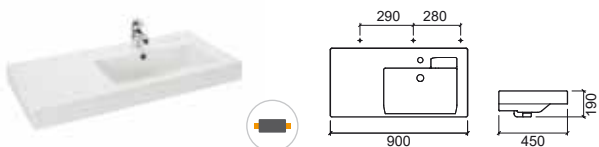

Reference	Description	€ White	€ Pergamon

108870 ① **55 LINHA** **156,05€** **187,31€**

550x450x185mm / 15.6Kg
Semi recessed basin with tap hole. Includes Fixing Kit. Compatible with furniture Linha 55 68701.

108880 ② **60 LINHA** **170,10€** **204,20€**

600x455x185mm / 16.9Kg
Semi recessed basin with tap hole. Includes Fixing Kit. Compatible with furniture Linha 60 68801.

108890 ③ **70 LINHA** **200,31€** **240,37€**

700x450x180mm / 19.3Kg
Semi recessed basin with tap hole. Includes Fixing Kit. Compatible with furniture Linha 70 68901.

108900 ④ **80 LINHA** **235,88€** **283,12€**

805x450x185mm / 23.4Kg
Semi recessed basin with tap hole. Includes Fixing Kit. Compatible with furniture Linha 80 69001.

Reference	Description	€ White	€ Pergamon

108920 **RIGHT 90 LINHA** **290,67€** **348,82€**

900x450x190mm / 25.8Kg
Right semi recessed basin with tap hole.
Includes Fixing Kit.