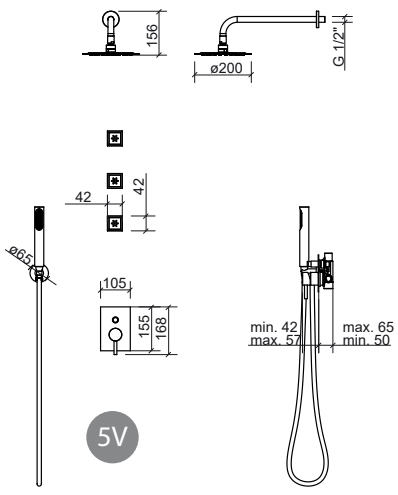

Reference Description € Chrome

5269605 5 WAYS COUNTERTOP MIXER WITH HAND-SHOWER AND HEAD-SHOWER **530,18€**

Includes Duo head-shower $\varnothing 200$, stem 350, hand shower Duo type in ABS, flexible stainless steel 1.7m double staple, height adjustable shower holder, 3 square injectors and fixing kit.

NEW