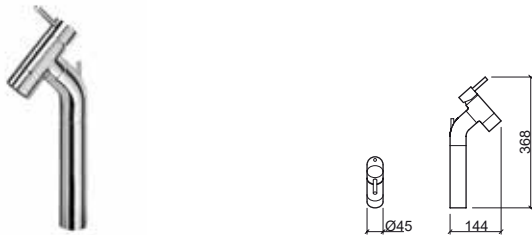

Supports	79
-----------------	----

Flexibles	79
------------------	----

Components	80
-------------------	----

Reference	Description	€ Chrome
-----------	-------------	----------

5354300	LONG BASIN MIXER WITH POP-UP WASTE ☞ Ø45x144x368mm / 3.6Kg Includes flexible H/C in stainless steel mesh, VDA and fixing kit.	252,22€
----------------	--	----------------