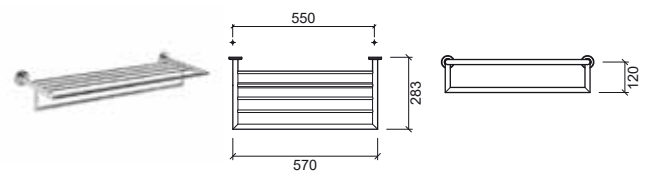

41808 ③ 60 RIMINI TOWEL RAIL **83,37€**

 600x89x50mm / 0.7Kg
Towel rail in brushed stainless steel.
Includes Fixing Kit.

Reference Description € Chrome

42114 RIMINI TOWEL RACK **195,42€**

 570x283x120mm / 2.6Kg
Towel rack in brushed stainless steel.
Includes Fixing Kit.