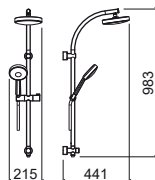

Reference	Description	€ Chrome
5R890701	FACE KIT WITH HAND-SHOWER AND SHOWER-HEAD FOR 3 WAY WALL MOUNTED MIXER 215x441x983mm / 3.9Kg ABS and brass kit with adjustable height adjustable support. Compatible with 3 way wall mounted mixers.. Includes flexible 1.5m stainless steel mesh, hand-shower, Face head-shower, shower holder and fixing kit.	583,34€