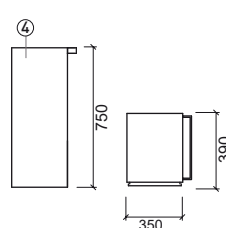

Reference	Description	€ White	€ Cherry Roman
62320	① 60 STATUS FURNITURE 600x410x250mm / 17Kg Drawer in melamine and furniture agglomerate in melamine coated laminate finished in Cherry Roman. Compatible with washbasin 123330.		404,89€
62321	② 90 STATUS FURNITURE 900x450x250mm / 24.5Kg Drawer in melamine and furniture agglomerate in melamine coated laminate finished in Cherry Roman. Compatible with washbasin 123310.		404,89€
62300	③ 75 STATUS FURNITURE 750x390x250mm / 18.0Kg Drawer in melamine and furniture agglomerate in melamine coated laminate finished in Cherry Roman. Compatible with washbasin 123330. Compatible with móvel coluna 62331.		372,63€
62331	④ STATUS SUPPORT FURNITURE WITH RIGHT TOWEL RAIL 350x390x750mm / 18Kg Furniture with 2 interior shelves. Door in melamine and furniture agglomerate in melamine coated laminate finished in Cherry Roman. Compatible with furniture 75 62300		372,63€
123330	50x38 STATUS WASHBASIN 506x394x500mm / 32.3Kg		379,83€
123310	56x45 STATUS WASHBASIN 558x457x180mm / 14.9Kg		253,23€

Reference	Description	€ White	€ Cherry Roman
62301	FURNITURE FOR SEMI RECESSED BASIN 650x470x250mm / 17.0Kg Drawer in melamine and furniture agglomerate in melamine coated laminate finished in Cherry Roman. Compatible with washbasin 123350.		381,55€
123350	SEMI RECESSED BASIN STATUS 605x408x180mm / 14.5Kg		393,90€