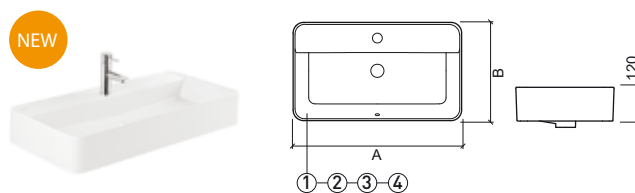

Reference	Description	€ White
136330	① 60x35 TO PLACE BASIN WITH TAP HOLE 600x350x120mm / 13.0Kg	203,87€
136730	② 60x40 TO PLACE BASIN WITH TAP HOLE 600x400x120mm / 14.6Kg	210,54€
136340	③ 80x35 TO PLACE BASIN WITH TAP HOLE 800x350x120mm / 15.9Kg	233,19€
136740	④ 80x40 TO PLACE BASIN WITH TAP HOLE 800x400x120mm / 19.9Kg	241,18€

	A	B
①	60	350
②	60	400
③	80	350
④	80	400