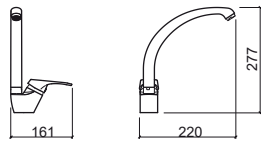

Reference	Description	€ Chrome	Reference	Description	€ Chrome
5573301	SINGLE LEVER WITH LATERAL SWIVEL SPOUT ☞ 161x220x277mm / 1.1Kg Includes flexible H/C in stainless steel mesh and fixing kit. Debit to 3 Bar with full cold opening: 13.7l/m Debit to 3 Bar with full hot opening: 12.0l/m	68,43€	5573001	SINGLE LEVER WITH SWIVEL SPOUT ☞ Ø50x250x130mm / 0.8Kg Includes flexible H/C in stainless steel mesh and fixing kit. Debit to 3 Bar with full cold opening: 11.9l/m Debit to 3 Bar with full hot opening: 10.8l/m	45,44€