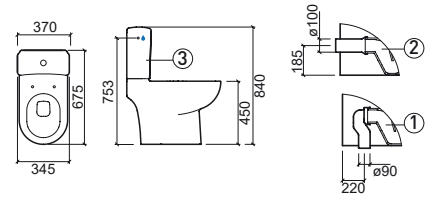

LEGEND.

Tightening the toilet through the toilet seat holes
 Anti-bacterial
 Slowclose
 Wall hung

PROGET CONFORT

design Sanindusa

PROGET CONFORT

design Sanindusa

Reference	Description	€ White
130021	① F/D CLOSE-COUPLED WC 345x675x470mm / 30.3Kg Includes Fixing Kit and siphon.	193,84€
130022	② W/D* CLOSE-COUPLED WC 345x675x470mm / 30.3Kg Includes Fixing Kit. *Does not include siphon MSKT1715.	193,84€
130111LM	③ CISTERN 370x180x364mm / 13.8Kg Includes cover. Includes 3/6L mechanism.	161,26€
130113LM	③ CISTERN [SE] 372x180x362mm / 13.8Kg Includes cover. Includes 3/6L mechanism.	161,26€
21411	TOILET SEAT 2.3Kg Duroplast toilet seat with stainless steel hinges. With anti-bacterial protection.	68,17€