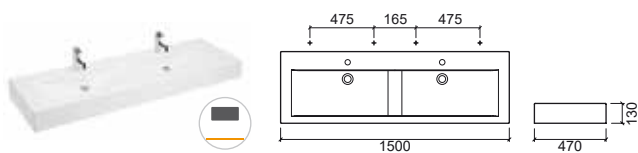

Reference	Description	€ White	€ Pergamon

108830 **150 PLAN** **272,70€** **327,24€**

1500x470x130mm / 50.6Kg
Wall hung basin with 2 taps holes.
Without overflow. Includes Fixing Kit.
Compatible with pair of legs Plan 68032 and towel rail 150 5A080383.