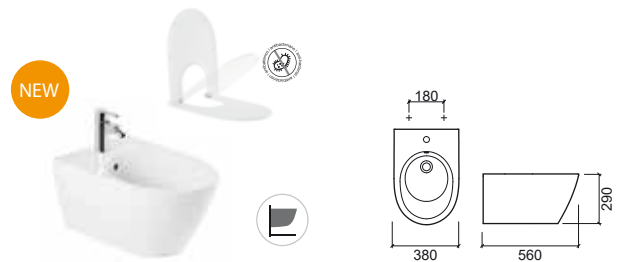

Reference	Description	€ White

136450	WALL HUNG BIDET	233,32€

380x560x290mm / 20.5Kg
> P. 298 SANITARY INSTALLATION SYSTEMS

136455	WALL HUNG BIDET WITH DRILLING FOR COVER	233,32€

380x560x290mm / 20.5Kg
> P. 298 SANITARY INSTALLATION SYSTEMS
[-] Check availability.

23641	SLOWCLOSE CLIPOFF BIDET COVER	106,60€

Duroplast cover with stainless steel hinges.
With anti-bacterial protection.