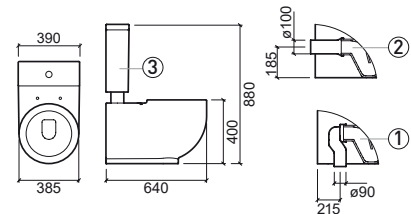

Reference	Description	€ White
-----------	-------------	---------

111410 BIDET **405,14€**

380x545x400mm / 26.5Kg
Includes Fixing Kit.

> P. 376 FURNITURE

Reference	Description	€ White
111021	① F/D CLOSE-COUPLED WC 385x640x400mm / 34.0Kg Includes Fixing Kit and siphon.	434,07€
111022	② W/D* CLOSE-COUPLED WC 385x640x400mm / 34.0Kg Includes Fixing Kit. *Does not include siphon MSKT1715.	434,07€
111111LM	③ CISTERN 390x160x430mm / 18.2Kg Includes Fixing Kit. Includes cover. Includes 3/6L mechanism.	240,68€
21111	TOILET SEAT 3.7Kg Duroplast toilet seat with stainless steel hinges. With anti-bacterial protection.	202,55€
MSKT1715	'P' TRAP PAN CONNECTOR	6,61€