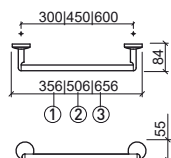

41514 LUXE TOWEL RACK **222,58€**

☞ 599x281x145mm / 3.6Kg
Towel rack in stainless steel.
Includes Fixing Kit.

LEGEND.

☞ In box

Reference	Description	€ Brass
41506	① 30 LUXE TOWEL RAIL ☞ 356X84X55mm / 0.6Kg Towel rail in brass. Includes Fixing Kit.	66,49€
41507	② 45 LUXE TOWEL RAIL ☞ 506X84X55mm / 0.6Kg Towel rail in brass. Includes Fixing Kit.	68,37€
41508	③ 60 LUXE TOWEL RAIL ☞ 656X84X55mm / 0.7Kg Towel rail in brass. Includes Fixing Kit.	70,26€