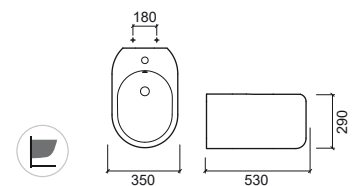

Reference	Description	€ White

123450	WALL HUNG BIDET 390x550x345mm / 22.5Kg > P. 298 SANITARY INSTALLATION SYSTEMS [-] Check availability.	326,46€

NEW