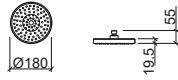

SHOWER-HEADS

Reference Description € Chrome

5829111 Ø180 FACE SHOWER-HEAD **87,95€**

☞ Ø180x55mm / 0.4Kg