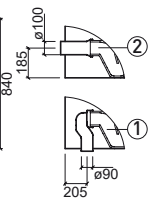

Reference	Description	€ White	€ Pergamon
146021	① URB.Y PLUS F/D CLOSE-COUPLED WC 360x600x410mm / 30.8Kg Includes Fixing Kit and siphon.	201,75€	242,11€
146022	② URB.Y PLUS W/D* CLOSE-COUPLED WC 360x600x410mm / 30.8Kg Includes Fixing Kit. *Does not include siphon MSKT1715.	201,75€	242,11€
146024	①④ URB.Y PLUS F/D CLOSE-COUPLED WC WITH LEFT HALF HOLE 376x600x395mm / 35.2Kg Includes Fixing Kit and siphon.	201,75€	242,11€
140171LM	③ URB.Y PLUS CISTERN 372x150x433mm / 13.3Kg Includes cover. Includes 3/6L mechanism.	154,29€	185,16€
140173LM	③ URB.Y PLUS CISTERN [SE] 376x150x433mm / 13.3Kg Includes cover. Includes 3/6L mechanism.	154,29€	185,16€
24031	URB.Y PLUS SLOWCLOSE CLIPOFF TOILET SEAT 2.4Kg Duroplast toilet seat with stainless steel hinges. With anti-bacterial protection.	117,29€	140,74€
24011	URB.Y PLUS CLIPOFF TOILET SEAT 2.4Kg Duroplast toilet seat with stainless steel hinges. With anti-bacterial protection.	75,70€	90,84€
MSKT1715	'P' TRAP PAN CONNECTOR	6,61€	
146921	① PACK URB.Y PLUS F/D CLOSE-COUPLED WC F/D Closed-coupled WC + Cistern with 3/6L mechanism + Slowclose ClipOff toilet seat	349,40€	
146922	② PACK URB.Y PLUS W/D CLOSE-COUPLED WC [SE] W/D Closed-coupled WC + [SE] Cistern with 3/6L mechanism + Slowclose ClipOff toilet seat	349,40€	
146924	② PACK URB.Y PLUS F/D CLOSE-COUPLED WC F/D Closed-coupled WC + Cistern with 3/6L mechanism + ClipOff toilet seat	305,04€	

LEGEND.

Anti-bacterial

3/6L

Slowclose