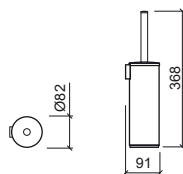

Reference Description € Chrome

46009 **SLIM TOILET BRUSH HOLDER** **81,31€**

Ø82x91x368mm / 0.8Kg
Toilet brush holder in stainless steel.
Includes Fixing Kit.