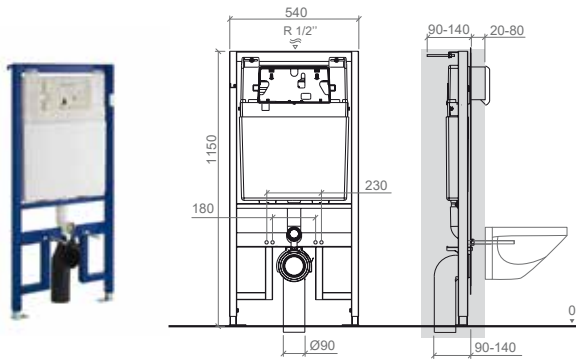

SUPPORTS / CISTERNS

Wall hung WC

Reference	Description	€
40633	SANSPLACE	228,93

540x140x1150mm / 14.5Kg
3/6L support for wall hung WC.
Compatible with plates Orange, Easy, Plan, Moon and Square.