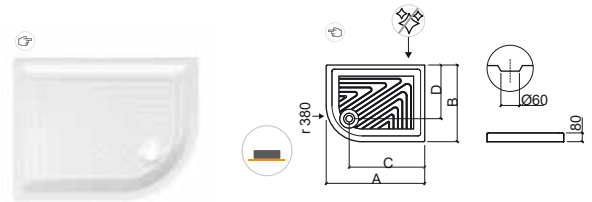

Reference Description € White

107261 ① **90x70 RIGHT CORNER MORAIRA SHOWER TRAY** **236,12€**
900x700x80mm / 31.2Kg
Compatible with waste 49511.

107271 ② **90x70 LEFT CORNER MORAIRA SHOWER TRAY** **236,12€**
900x700x80mm / 31.2Kg
Compatible with waste 49511.

	A	B	C	D	
①	90	900	700	670	470
②	90	900	700	670	470