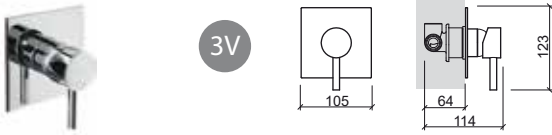

Reference	Description	€ Chrome
5317101	3 WAY WALL MOUNTED MIXER WITH SQUARE MIRROR 105x114x123mm	209,28€