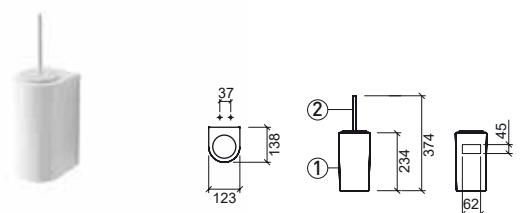

Reference	Description	€ White

41719 ① VINTAGE TOILET BRUSH HOLDER **70,33€**

123x138x234mm / 3.6Kg
Toilet brush holder in vitreous china.
The wall fastening is done through a chute (included).

41711 ② VINTAGE BRUSH **22,21€**

Ø95x358mm / 0.2Kg
Brush in brass and ABS.