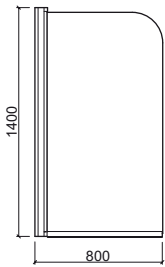

AQUARELA

Bathtubs

Reference	Description	€ CR Glass	€ WH Glass
895091	AQUARELA 75 In box 800x1400mm / 14.5Kg Reversible shower enclosure without handle, made in tempered glass (6mm) with aluminum profile with white or chrome finish. Silicone and plastic seals.	310,60€	259,67€

AQUARELA DUO

Bathtubs

Reference	Description	€ CR Glass	€ WH Glass
8950900	In box 1125x1500mm / 26.5Kg Shower enclosure without handle, made in tempered glass (6mm) with aluminum profile with white or chrome finish. Silicone and plastic seals. Hinges in zamak and brass. Two foldable glass panels.	536,10€	446,74€
8950901	In box 1125x1500mm / 26.5Kg Shower enclosure without handle, made in tempered glass (6mm) with aluminum profile with white or chrome finish. Silicone and plastic seals. Hinges in zamak and brass. Two foldable glass panels.	536,10€	446,74€

LEGEND.

In box

Left shower door

Right shower door

WH. WHITE > CR. CHROME