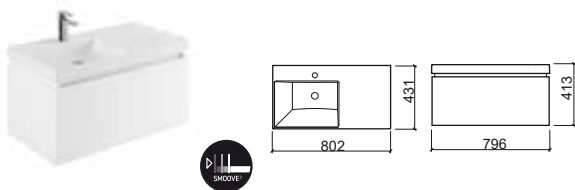

Reference	Description	€ White	€ Pergamon

60820	80 FURNITURE In box 796x431x413mm / 19.0Kg Mobile in white gloss. Front of lacquered MDF drawer lacquered and furniture body in melamine coated agglomerate with one drawer. Compatible with washbasin Vista 109410.	397,09€	
109410	80 VISTA WASHBASIN In box 802x430x106mm / 19.6Kg In white or pergamon.	163,90€	199,62€
1T9410	CERAMIC COVER In box 325x200x17mm / 1.8Kg For all washbasins except Vista 50. In white or pergamon.	35,00€	42,00€