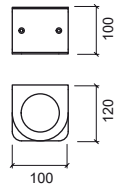

Reference	Description	€ Chrome

42421 ARC TOILET BRUSH HOLDER **181,03€**

- 160x80x118mm / 1.8Kg
- Toilet brush holder in polished stainless steel.
- Includes Fixing Kit.