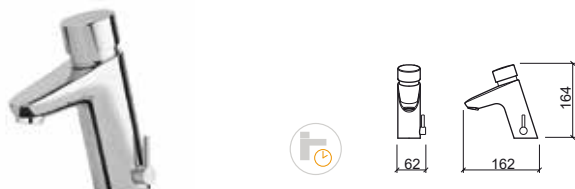

Reference Description € Chrome

59996 **VANDAL RESISTANT SHOWER HEAD** **129,97€**

 Ø62x107mm / 1.0Kg

Reference Description € Chrome

5535341 **BASIN TIMER MIXER** **215,93€**

 62x162x164mm / 1.4Kg
Includes flexible H/C in stainless steel mesh and fixing kit.
Debit to 3 Bar: 4 to 13l/m (adjustable flow rate)