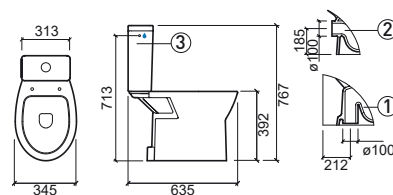

Reference	Description	€ White	€ Pergamon
131021	① F/D CLOSE-COUPLED WC 345x635x392mm / 21.5Kg Includes Fixing Kit.	87,32€	104,84€
131022	② W/D CLOSE-COUPLED WC NF 345x635x392mm / 21.5Kg Includes Fixing Kit.	87,32€	104,84€
131111LM	③ CISTERN 313x147x375mm / 9.7Kg Includes cover. Includes 3/6L mechanism.	110,85€	129,78€
131113LM	③ CISTERN [SE] NF 315x145x375mm / 9.7Kg Includes cover. Includes 3/6L mechanism.	110,85€	133,02€
23131	SLOWCLOSE TOILET SEAT 2.2Kg Duroplast toilet seat with stainless steel hinges. With anti-bacterial protection.	84,08€	100,91€
23111	TOILET SEAT 2.2Kg Duroplast toilet seat with stainless steel hinges. With anti-bacterial protection.	46,97€	56,27€
23121	TOILET SEAT 1.8Kg Thermoplast toilet seat with nylon hinges.	24,23€	29,11€

131925	① PACK F/D CLOSE-COUPLED WC 35.0Kg F/D Close-coupled WC + Cistern + Thermoplast toilet seat	171,80€
131927	① PACK F/D CLOSE-COUPLED WC [SE] 35.0Kg F/D Close-coupled WC + Cistern [SE] + Thermoplast toilet seat	171,80€
131926	② PACK W/D CLOSE-COUPLED WC 35.0Kg W/D Close-coupled WC + Cistern + Thermoplast toilet seat	171,80€
131928	② PACK W/D CLOSE-COUPLED WC [SE] 35.0Kg W/D Close-coupled WC + Cistern [SE] + Thermoplast toilet seat	171,80€

LEGEND.

Anti-bacterial
3/6L
Slowclose

P. 284 COMPONENTS > WH. WHITE > CR. PERGAMON

SANITARY WARE / 265