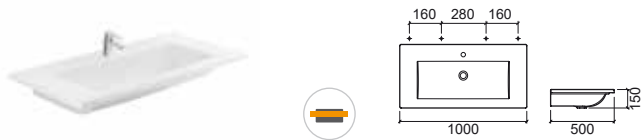

Reference	Description	€ White	€ Pergamon
109870	100 PALM	296,89€	356,27€
	1000x500x150mm / 27.1Kg Inset basin with tap hole. Without overflow. Includes Fixing Kit. Compatible with furniture Palm 100 64801. Not compatible with Pop-Up. Compatible pop-up Ref. 4V9711. Cutting plan: 950x475mm