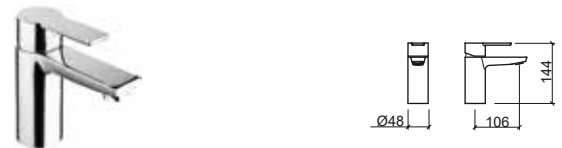

Reference	Description	€ Chrome
5250300	BASIN MIXER WITH POP-UP WASTE Ø48x147x144mm / 1.9Kg Includes flexible H/C in stainless steel mesh, VDA and fixing kit. 3 bar with full opening (50% cold + 50% warm): 14.9l/m	97,38€

5250301	BASIN MIXER Ø48x147x144mm / 1.5Kg Includes flexible H/C in stainless steel mesh and fixing kit. 3 bar with full opening (50% cold + 50% warm): 14.9l/m	94,68€