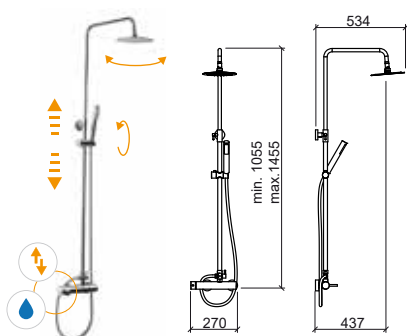

Reference Description € Chrome

537670111 ① **TORUS MIXER WITH SLIDING RAIL, HAND-SHOWER AND HEAD-SHOWER** **385,46€**
Includes Ø180 Face head-shower, Duo hand shower, 1.5m flexible showerhead, adjustable height shower bracket and fixing kit.

537670111S ② **TORUS MIXER WITH SLIDING RAIL AND HAND-SHOWER** **317,84€**
Includes Duo hand shower, flexible 1.5m, height adjustable shower bracket and fixing kit. Compatible with Head-shower Cones Main Therapy 57592, Main Call 57792, Headline 59091, Face 58691, Square 5871, Extra-Large 58591, Area Ø200 56291, Area Ø250 56891, Area Ø300 57691, Square □ 200 55991, Square □ 250 56091, Square □ 300, 57491.

Reference Description € Chrome

531570111 **TUBE MIXER WITH SLIDING RAIL, HAND-SHOWER AND HEAD-SHOWER** **413,63€**
Includes Ø180 Face head-shower, Duo hand shower, 1.5m flexible showerhead, adjustable height shower bracket and fixing kit.

531570111S **TUBE MIXER WITH SLIDING RAIL AND HAND-SHOWER** **371,95€**
Includes Duo hand shower, flexible 1.5m, height adjustable shower bracket and fixing kit. Compatible with Head-shower Cones Main Therapy 57592, Main Call 57792, Headline 59091, Face 58691, Square 5871, Extra-Large 58591, Area Ø200 56291, Area Ø250 56891, Area Ø300 57691, Square □ 200 55991, Square □ 250 56091, Square □ 300, 57491.

Reference Description € Chrome

5266701 **NEW ÍCONE MIXER WITH SLIDING RAIL, HAND-SHOWER AND HEAD-SHOWER** **325,95€**
Includes Duo Ø200, hand-shower Duo type in ABS, flexible in stainless steel 1.7m double staple, height adjustable shower holder and fixing kit.

LEGEND.

In box

Reference Description € Chrome