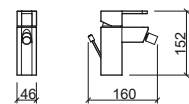

Reference	Description	€ Chrome
5450400	BIDET MIXER WITH POP-UP WASTE	184,71€
	46x160x152mm / 2.2Kg Includes flexible H/C in stainless steel mesh, VDA and fixing kit.