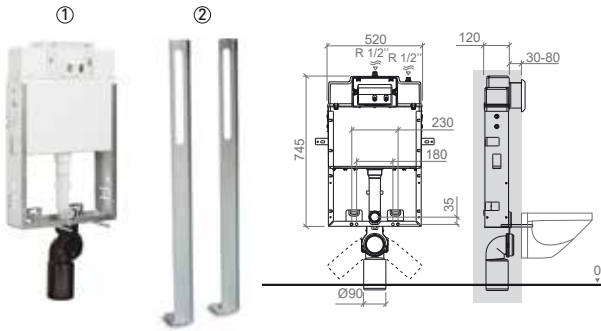

SUPPORTS / CISTERNS

Wall hung WC

Reference Description €

40233 ① SANFLUSH 145,13€

520x200x745mm / 9.1Kg
3/6L support for wall hung WC.
Compatible with plates Orange, Easy, Plan, Moon and Square.

4A0233 ② SANFLUSH PAIR OF FEET FOR METAL SUPPORT 21,54€

1.0Kg