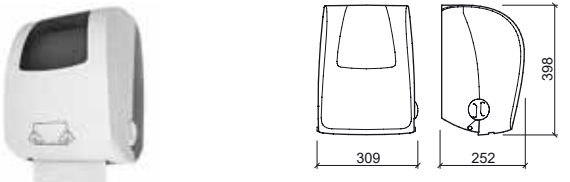

Reference Description € White

41549 LUXE TOWEL DISPENSER WITH AUTOCORTANT **191,96€**

☞ 309x252x398mm / 3.0Kg
Towel dispenser in ABS.
Includes Fixing Kit.

Reference Description € Chrome

41515 LUXE TOWEL RING **50,79€**