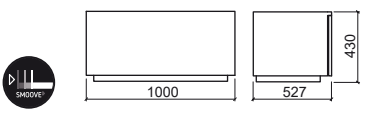

NEW

LEGEND.

In box

RIBA

Reference	Description	€ White
66040	40 RIBA FURNITURE ☞ 390x605x840mm / 16.2Kg Melamine furniture with white finish. Compatible with laundry sink Riba 108600.	74,44€
108600	40 RIBA LAUNDRY SINK 390x605x375mm / 38.5Kg	110,13€