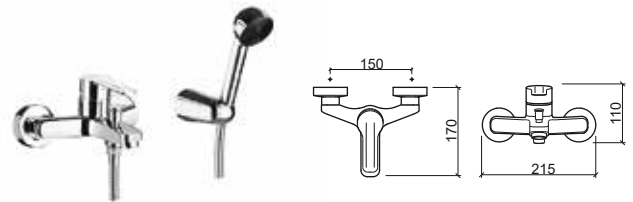

Reference	Description	€ Chrome
5580801	BATH/SHOWER MIXER WITH HAND-SHOWER ☞ 215x170x110mm / 1.8Kg Includes Mixa hand-shower, flexible 1.75m stainless steel mesh and shower holder. 3 bar with full opening (50% cold + 50% warm): 15.0U/m (spout) ou 19.5U/m (hand-shower).	102,14€