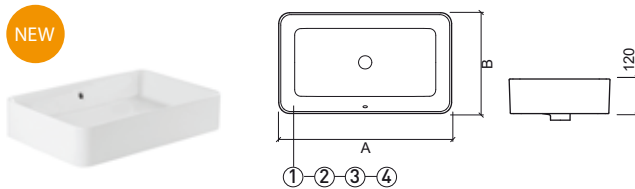

Reference	Description	€ White
136339	① 60x35 TO PLACE BASIN 600x350x120mm / 12.5Kg Not compatible with Pop-Up.	197,21€
136739	② 60x40 TO PLACE BASIN 600x400x120mm / 13.2Kg Not compatible with Pop-Up.	203,87€
136349	③ 80x35 TO PLACE BASIN 800x350x120mm / 14.9Kg Not compatible with Pop-Up.	226,53€
136749	④ 80x40 TO PLACE BASIN 800x400x120mm Not compatible with Pop-Up.	233,19€

	A	B
①	60	350
②	60	400
③	80	350
④	80	400