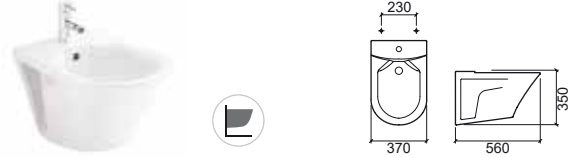

Reference	Description	€ White	€ Pergamon
104450	WALL HUNG BIDET	173,75€	208,50€

370x560x350mm / 21.4Kg

> P. 298 SANITARY INSTALLATION SYSTEMS