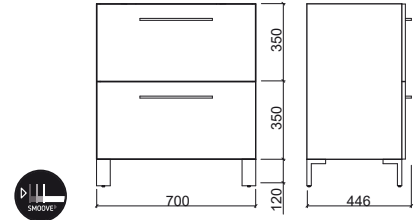

Reference	Description	€ Wh/Cr	€ + Colors
65221	70 ÁREA FURNITURE WITH 2 DRAWERS	481,34€	481,34€
	700x446x820mm / 35.0Kg Melamine coated furniture in high gloss finish in white, cuzco, red * or black * (with aluminum handles) or hpl coated in beige or tulipier fumé * (both with integrated handle). + colors: Mobile in water-repellent agglomerated PET-coated with matte finish in grey or wenge * (with aluminum handles). Washbasin Compatible Área 109970. * Finishing on request. Check availability.		

109970	71 ÁREA WASHBASIN	171,62€	
	705x460x155mm / 14.5Kg Washbasin available in white.		

695221	70 ÁREA WITH 2 DRAWERS PACK	648,77€	648,77€
	50.0Kg Pack furniture 70 with 2 drawers + washbasin 71 Available colors: white, cuzco, red*, black*, beige or tulipier fumé*. + colors: grey or wengué*. * Finishing on request. Check availability.		

695272	70 ÁREA WITH 2 DRAWERS PACK	737,61€	737,61€
	61.0Kg Pack furniture 70 with 2 drawers + washbasin 71 + mirror 70 Available colors: white, cuzco, red*, black*, beige or tulipier fumé*. + colors: grey or wengué*. * Finishing on request. Check availability.