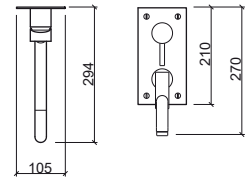

Reference	Description	€ Chrome
5313001	WALL MOUNTED MIXER WITH SWIVEL SPOUT ☞ 105x294x270mm / 2.6Kg Includes box, flexible H/C in stainless steel mesh and fixing kit.	370,18€