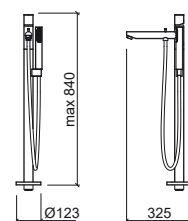

Reference Description € Chrome

5548801 **BATH/SHOWER MIXER FREE-STANDING** **1 027,89€**

Ø123x325x840mm / 13.6Kg
Hand-shower not included and flexible. Includes flexible H/C in stainless steel mesh, water inlet base, shower holder and fixing kit.