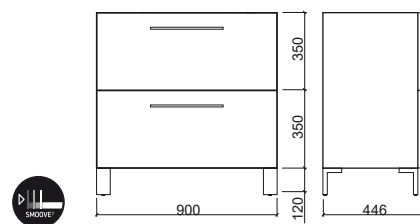

Reference	Description	€ Wh/Cr	€ + Colors
67621	90 ÁREA FURNITURE WITH 2 DRAWERS 900x446x820mm / 54.0Kg Melamine coated furniture in high gloss finish in white, cuzco, red * or black * (with aluminum handles) or hpl coated in beige or tulipier fumé * (both with integrated handle). + colors: Mobile in water-repellent agglomerated PET-coated with matte finish in grey (with aluminum handles). Washbasin Compatible Área 109980. * Finishing on request.	493,38€	493,38€

109980	91 ÁREA WASHBASIN 810x460x155mm / 16.3Kg Washbasin available in white.	175,85€	

697621	90 ÁREA WITH 2 DRAWERS PACK 72.1Kg Pack furniture 90 with 2 drawers + washbasin 91 Available colors: white, cuzco, red*, black*, beige or tulipier fumé*. + colors: grey. * Finishing on request.	664,94€	664,94€

697672	90 ÁREA WITH 2 DRAWERS PACK 85.6Kg Pack furniture 90 with 2 drawers + washbasin 91 + mirror 90 Available colors: white, cuzco, red*, black*, beige or tulipier fumé*. + colors: grey. * Finishing on request.	767,70€	767,70€