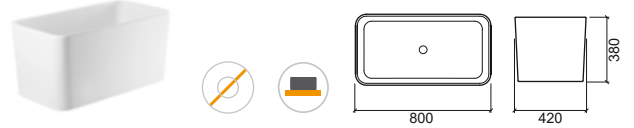

Reference	Description	€ White

109910	TRIBO 80	246,51€
800x420x380mm / 45.0Kg Sink top for kitchen in Fireclay without overflow. Not compatible with VDA. Compatible with furniture Tribo 100 60820 and accessories Tribo 6A0801, 6A0802, 6A0806.		

NEW