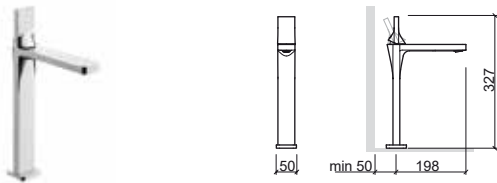

> P. 80 POP-UPS WASTE

Reference	Description	€ Chrome	€ Color

5554301 LONG BASIN MIXER **336,98€** **370,68€**

- 50x198x327mm / 2.3Kg
- Includes flexible H/C in stainless steel mesh and fixing kit.
- Available colors: **chrome, white** or **black**.
- 3 bar with full opening (50% cold + 50% warm): 7.8l/m

Reference	Description	€ Chrome	€ Color

5557301 SÉNIOR BASIN MIXER **277,10€** **300,18€**

- 50x165x218mm / 1.8Kg
- Includes flexible H/C in stainless steel mesh and fixing kit.
- Available colors: **chrome, white** or **black**.
- 3 bar with full opening (50% cold + 50% warm): 7.8l/m

Reference	Description	€ Chrome	€ Color

5550301 BASIN MIXER **217,21€** **238,93€**

- 50x147x193mm / 1.6Kg
- Includes flexible H/C in stainless steel mesh and fixing kit.
- Available colors: **chrome, white** or **black**.
- 3 bar with full opening (50% cold + 50% warm): 7.8l/m

Reference	Description	€ Chrome	€ Color

5550401 BIDET MIXER **217,21€** **238,93€**

- 50x129x172mm / 1.5Kg
- Includes flexible H/C in stainless steel mesh and fixing kit.
- Available colors: **chrome, white** or **black**.
- 3 bar with full opening (50% cold + 50% warm): 7.8l/m

Reference	Description	€ Chrome	€ Color

5550801 BATH/SHOWER MIXER WITHOUT HAND-SHOWER **222,29€** **244,51€**

- 220x176x130mm / 2.3Kg
- Does not include flexible shower and shower holder.
- Available colors: **chrome, white** or **black**.
- 3 bar with full opening (50% cold + 50% warm): 14.5l/m

Reference	Description	€ Chrome	€ Color

5550701 SHOWER MIXER WITHOUT HAND-SHOWER **217,21€** **238,93€**

- 220x78x135mm / 2.0Kg
- Does not include flexible shower and shower holder.
- Available colors: **chrome, white** or **black**.
- 3 bar with full opening (50% cold + 50% warm): 22.5l/m

LEGEND.

In box