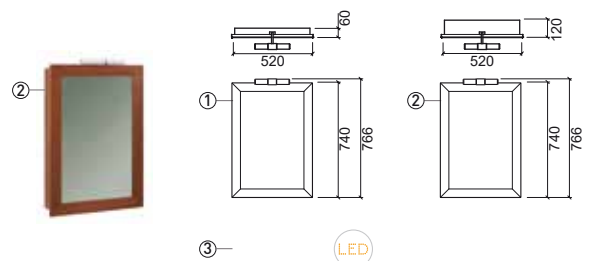

Reference	Description	€ Chrome	€ Walnut

61770 ① SIMPLE MIRROR WITH LIGHT 485,85€
520x60x740mm / 12.3Kg
Mirror in MDF water-resistant veneer finished in **Walnut**. With 1 light fixture with 2 led lamps 6W/230V.

61771 ② MIRROR WITH CABINET AND LIGHT 637,55€
520x120x740mm / 15.6Kg
Mirror in MDF water-resistant veneer finished in **Walnut**. With 1 light fixture with 2 led lamps 6W/230V.

6A547000 ③ ILUMINATION 42,52€
0.4Kg
Chromed. With 1 light fixture with 2 led lamps 6W/230V.