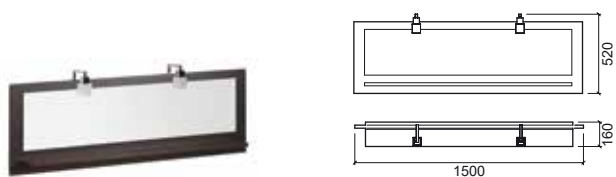

Reference	Description	€ Color
68370	150 PLAN MIRROR WITH LIGHT 1500x160x520mm / 17.4Kg Mirror in waterproof MDF coated with glaze finished in Panga-Panga. 2 halogen lamps with 12V/40W.	703,66€