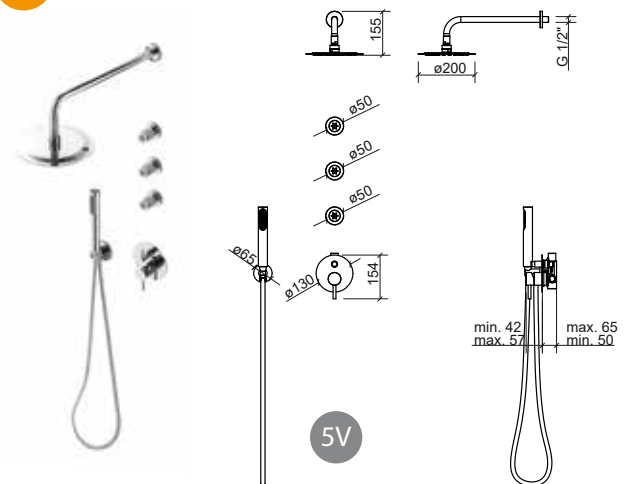

NEW

4V

Reference	Description	€ Chrome
5269802	4 WAYS COUNTERTOP MIXER WITH HAND-SHOWER AND HEAD-SHOWER	325,95€

Includes Duo head-shower Ø200, stem 350, hand shower Duo type in ABS, stainless steel 1.7m double staple, adjustable height shower holder and fixing kit.

NEW

4V

Reference	Description	€ Chrome
5269603	5 WAYS COUNTERTOP MIXER WITH HAND-SHOWER AND HEAD-SHOWER	530,18€

Includes Duo head-shower Ø200, stem 350, hand shower Duo type in ABS, stainless steel 1.7m double staple, adjustable height shower holder, 3 round injectors and fixing kit.

NEW

5V

LEGEND.

In box

Reference Description € Chrome

5269605 5 WAYS COUNTERTOP MIXER WITH HAND-SHOWER AND HEAD-SHOWER **530,18€**

Includes Duo head-shower $\varnothing 200$, stem 350, hand shower Duo type in ABS, flexible stainless steel 1.7m double staple, height adjustable shower holder, 3 square injectors and fixing kit.