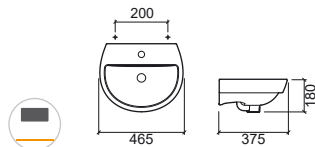

Reference	Description	€ White	€ Pergamon

131300	46 EASY 465x375x180mm / 9.0Kg Wall hung basin with tap hole. Includes Fixing Kit.	66,11€	79,38€