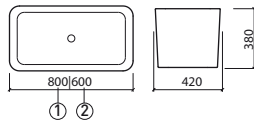

LAUNDRY SINK

Reference	Description	€ White	€ Color
109910	① TRIBO 80 800x420x380mm / 45.5Kg Laundry sink for kitchen in Fireclay without overflow. Not compatible with VDA. Compatible with furniture Tribo 100 60820 and accessories Tribo 6A0801, 6A0802, 6A0806. > P. 343 COMPONENTS	246,51€	
109900	② TRIBO 60 600x420x380mm Laundry sink for kitchen in Fireclay without overflow. Not compatible with VDA. Compatible with furniture Tribo 100 60820 and accessories Tribo 6A0801, 6A0802, 6A0806. > P. 343 COMPONENTS	213,20€	
6A0806	③ BOARD TRIBO AVAILABLE SOON 230x169x335mm Board in National Pine. Compatible with laundry sink Tribo 60 109900 and Tribo 80 109910.		
6A0802	④ SOAP DISH/SPONGE TRIBO AVAILABLE SOON 170x145x120mm Soap dish/sponge in National Pine. Compatible with laundry sink Tribo 60 109900 and Tribo 80 109910.		
6A0801	⑤ DRAINER TRIBO AVAILABLE SOON 200x442x35mm Drainer in National Pine. Compatible with laundry sink Tribo 60 109900 and Tribo 80 109910.		

NEW