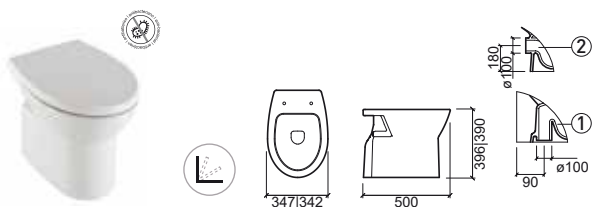

LEGEND.

Anti-bacterial
 3/6L
 Slowclose

P. 284 COMPONENTS > WH. WHITE > CR. PERGAMON

SANITARY WARE / 265

EASY

design Emanuel Ruf

Reference	Description	€ White	€ Pergamon
131011 ①	F/D LOW-LEVEL WC 347x500x396mm / 20.0Kg Includes Fixing Kit. > P. 286 SANITARY INSTALLATION SYSTEMS	75,15€	90,19€
131012 ②	W/D LOW-LEVEL WC 342x500x390mm / 20.0Kg Includes Fixing Kit. > P. 286 SANITARY INSTALLATION SYSTEMS	75,15€	90,19€
23131	SLOWCLOSE TOILET SEAT 2.2Kg Duroplast toilet seat with stainless steel hinges. With anti-bacterial protection.	84,08€	100,91€
23111	TOILET SEAT 2.2Kg Duroplast toilet seat with stainless steel hinges. With anti-bacterial protection.	46,97€	56,27€
23121	TOILET SEAT 1.8Kg Thermoplast toilet seat with nylon hinges.	24,23€	29,11€