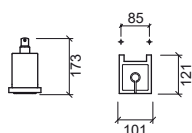

Reference Description € Chrome

41203 **PLAN HOOK** **79,89€**

15x47x102mm / 2.0Kg
Hook in brass.
Includes Fixing Kit.

Reference Description € Chrome

41212 **PLAN SOAP DISPENSER** **215,88€**

101x121x173mm / 1.1Kg
Support in brass and soap dispenser in ceramic and brass.
Includes Fixing Kit.