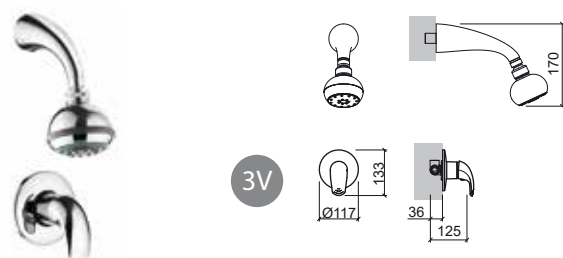

Reference Description € Chrome

5001701C 3 WAY WALL MOUNTED SHOWER MIXER **94,36€**

117x125x133mm / 1.9Kg
3 bar with full opening (50% cold + 50% warm): 27.5l/m