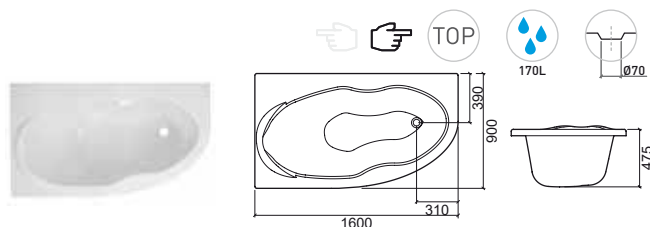

LEGEND.

Left hydro engine Right hydro engine

Packed with mask In box Left hydro engine Right hydro engine Top System Bathtub capacity

WH. WHITE > CR. PERGAMON