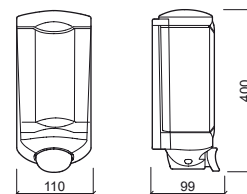

Reference Description € White

41540 **1L LUXE WALL-MOUNTED SOAP DISPENSER** **21,86€**

110x99x400mm / 0.1Kg
Soap dispenser in ABS. Includes Fixing Kit.
1ml per serving.