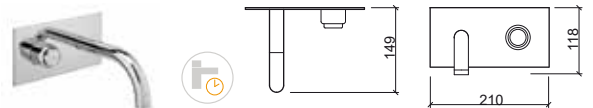

Reference Description € Chrome

5312801C COUNTERTOP BATH/SHOWER MIXER WITHOUT HAND-SHOWER, ADJ SHOWER REST AND FLEXIBLE 295,65€

305x203x123mm / 4.0Kg
Includes flexible H/C in stainless steel mesh, case and fixing kit.