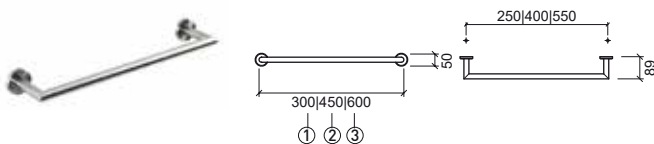

Reference Description € Chrome

41806 ① 30 RIMINI TOWEL RAIL **74,49€**

300x89x50mm / 0.5Kg
Towel rail in brushed stainless steel.
Includes Fixing Kit.

41807 ② 45 RIMINI TOWEL RAIL **80,53€**

450x89x50mm / 0.6Kg
Towel rail in brushed stainless steel.
Includes Fixing Kit.

41808 ③ 60 RIMINI TOWEL RAIL **83,37€**

600x89x50mm / 0.7Kg
Towel rail in brushed stainless steel.
Includes Fixing Kit.