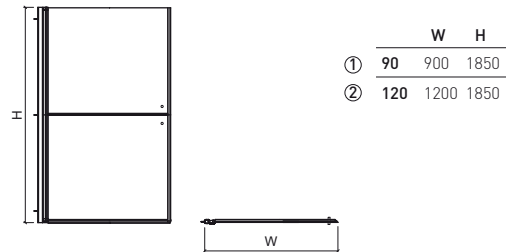

LEGEND.

In box

WH. WHITE > CR. CHROME