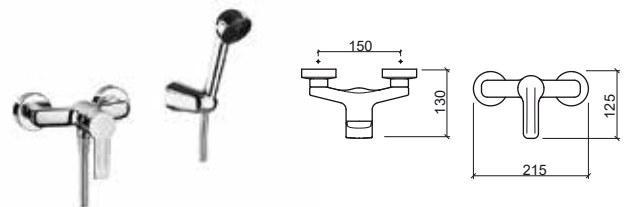

Reference	Description	€ Chrome
5580400	BIDET MIXER WITH POP-UP WASTE ☞ 50x145x115mm / 1.3Kg Includes flexible H/C in stainless steel mesh, VDA and fixing kit. 3 bar with full opening (50% cold + 50% warm): 15.0U/m	83,17€
5580401	BIDET MIXER ☞ 50x132x115mm / 1.1Kg Includes flexible H/C in stainless steel mesh and fixing kit. 3 bar with full opening (50% cold + 50% warm): 15.0U/m	76,60€

Reference	Description	€ Chrome
5580701	SHOWER MIXER WITH HAND-SHOWER ☞ 215x130x125mm / 1.6Kg Includes Mixa hand-shower, flexible 1.75m stainless steel mesh and shower holder. 3 bar with full opening (50% cold + 50% warm): 20.5U/m	88,61€