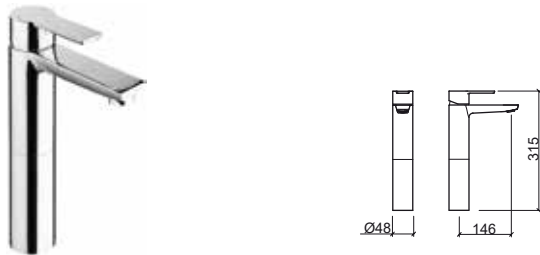

5254301	LONG BASIN MIXER Ø48x167x315mm / 1.5Kg Includes flexible H/C in stainless steel mesh and fixing kit.	186,65€
----------------	---	----------------

Reference	Description	€ Chrome
5250300	BASIN MIXER WITH POP-UP WASTE Ø48x147x144mm / 1.9Kg Includes flexible H/C in stainless steel mesh, VDA and fixing kit. 3 bar with full opening (50% cold + 50% warm): 14.9l/m	97,38€