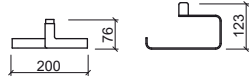

SLIM

WC accessories in stainless steel

Reference Description € Chrome

46026 **SLIM CURVE TOWEL RAIL** **83,10€**

200x76x123mm / 0.4Kg
Towel rail in stainless steel.
Includes Fixing Kit.