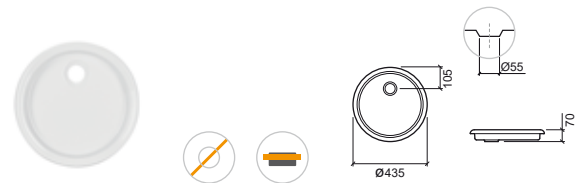

Reference	Description	€ White

7210	PLANO SINK ☞ ø435x70mm / 5.5Kg Sink top for kitchen in Fireclay without overflow. Pop-up waste compatible ø55 Ref. 474011. Sink syphon compatible ref. 473000.	83,93€