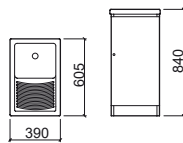

Reference	Description	€ White
66040	40 RIBA FURNITURE ☞ 390x605x840mm / 16.2Kg Melamine furniture with white finish. Compatible with laundry sink Riba 108600.	74,44€
108600	40 RIBA LAUNDRY SINK 390x605x375mm / 38.5Kg	110,13€

Reference	Description	€ White
66340	75 RIBA FURNITURE ☞ 745x640x850mm / 25.1Kg Melamine furniture with white finish. Compatible with laundry sink Riba 108630.	110,98€
108630	75 RIBA LAUNDRY SINK 745x640x365mm / 38.5Kg	142,13€