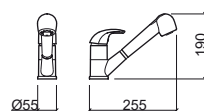

5003201	SINGLE LEVER WITH PULL-OUT SHOWER 02	187,91€
----------------	---	----------------

 Ø55x255x190mm / 2.4Kg
Includes flexible H/C in stainless steel mesh and fixing kit.

LEGEND.

 In box

MIXA

Reference	Description	€ Chrome
-----------	-------------	----------