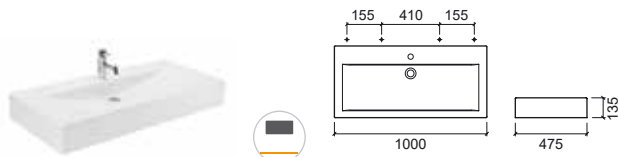

Reference	Description	€ White
-----------	-------------	---------

109850 ① **94 FLOW**  **481,80€**

 940x470x200mm / 37.2Kg
Wall hung basin without tap hole com tampa cerâmica.
Without overflow. Includes Fixing Kit. **Not compatible with Pop-Up.**
Compatible pop-up Ref. 4V9711. Compatible with furniture Flow 64231.