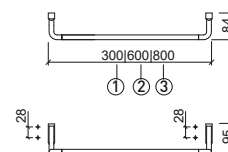

Reference	Description	€ Chrome

41326 ① **30 WCA CURVE TOWEL RAIL** **115,83€**

- 300x84x95mm / 1.0Kg
- Towel rail in brass.
- Includes Fixing Kit.

41327 ② **60 WCA CURVE TOWEL RAIL** **128,53€**

- 600x84x95mm / 1.2Kg
- Towel rail in brass.
- Includes Fixing Kit.

41328 ③ **80 WCA CURVE TOWEL RAIL** **135,30€**

- 800x84x95mm / 1.3Kg
- Towel rail in brass.
- Includes Fixing Kit.