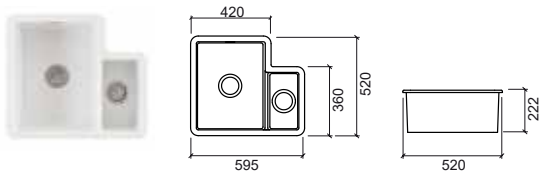

LEGEND.

Syphon not included

Without tap hole

Countertop on top

Undermount

WH. WHITE