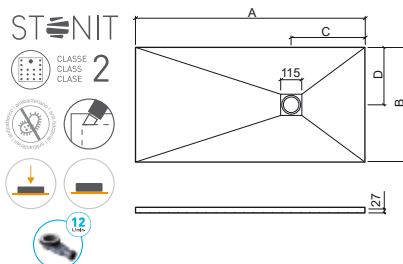

Reference	Description	€ White	€ Color

95100070 ① **EXTRA-FLAT 100x70 MARINA SHOWER TRAY** **420,57€** **420,57€**
1000x700x27mm / 32.8Kg
Shower tray in Stonit, with high quality polyurethane paint coating with shale texture finish [other textures on request]. In white, beige * or black * [other RAL colors add € 70 to PVP]. Class 3 non-skid and antibacterial. Compatible with popup 45111. Allows cut to measure. * Colors available upon request.

95100080 ② **EXTRA-FLAT 100x80 MARINA SHOWER TRAY** **460,53€** **460,53€**
1000x800x27mm / 37.2Kg
Shower tray in Stonit, with high quality polyurethane paint coating with shale texture finish [other textures on request]. In white, beige * or black * [other RAL colors add € 70 to PVP]. Class 3 non-skid and antibacterial. Compatible with popup 45111. Allows cut to measure. * Colors available upon request.

95100090 ③ **EXTRA-FLAT 100x90 MARINA SHOWER TRAY** **502,99€** **502,99€**
1000x900x27mm / 41.6Kg
Shower tray in Stonit, with high quality polyurethane paint coating with shale texture finish [other textures on request]. In white, beige * or black * [other RAL colors add € 70 to PVP]. Class 3 non-skid and antibacterial. Compatible with popup 45111. Allows cut to measure. * Colors available upon request.

NEW

Reference	Description	€ White	€ Color

95120070 ① **EXTRA-FLAT 120x70 MARINA SHOWER TRAY** **479,46€** **479,46€**
1200x700x27mm / 39.0Kg
Shower tray in Stonit, with high quality polyurethane paint coating with shale texture finish [other textures on request]. In white, beige * or black * [other RAL colors add € 70 to PVP]. Class 3 non-skid and antibacterial. Compatible with popup 45111. Allows cut to measure. * Colors available upon request.

95120080 ② **EXTRA-FLAT 120x80 MARINA SHOWER TRAY** **522,74€** **522,74€**
1200x800x27mm / 44.2Kg
Shower tray in Stonit, with high quality polyurethane paint coating with shale texture finish [other textures on request]. In white, beige * or black * [other RAL colors add € 70 to PVP]. Class 3 non-skid and antibacterial. Compatible with popup 45111. Permite corte à medida. * Cores disponíveis sob consulta.

95120090 ③ **EXTRA-FLAT 120x90 MARINA SHOWER TRAY** **566,55€** **566,55€**
1200x900x27mm / 49.5Kg
Shower tray in Stonit, with high quality polyurethane paint coating with shale texture finish [other textures on request]. In white, beige * or black * [other RAL colors add € 70 to PVP]. Class 3 non-skid and antibacterial. Compatible with popup 45111. Allows cut to measure. * Colors available upon request.

Reference	Description	€ White	€ Color

95110070 ④ **EXTRA-FLAT 110x70 MARINA SHOWER TRAY** **460,93€** **460,93€**
1100x700x27mm / 35.9Kg
Shower tray in Stonit, with high quality polyurethane paint coating with shale texture finish [other textures on request]. In white, beige * or black * [other RAL colors add € 70 to PVP]. Class 3 non-skid and antibacterial. Compatible with popup 45111. Allows cut to measure. * Colors available upon request.

95110080 ⑤ **EXTRA-FLAT 110x80 MARINA SHOWER TRAY** **502,99€** **502,99€**
1100x800x27mm / 40.7Kg
Shower tray in Stonit, with high quality polyurethane paint coating with shale texture finish [other textures on request]. In white, beige * or black * [other RAL colors add € 70 to PVP]. Class 3 non-skid and antibacterial. Compatible with popup 45111. Allows cut to measure. * Colors available upon request.

95110090 ⑥ **EXTRA-FLAT 110x90 MARINA SHOWER TRAY** **545,72€** **545,72€**
1100x900x27mm / 45.6Kg
Shower tray in Stonit, with high quality polyurethane paint coating with shale texture finish [other textures on request]. In white, beige * or black * [other RAL colors add € 70 to PVP]. Class 3 non-skid and antibacterial. Compatible with popup 45111. Allows cut to measure. * Colors available upon request.

	A	B	C	D		A	B	C	D		
①	100x70	1000	700	350	350	④	110x70	1100	700	350	350
②	100x80	1000	800	350	400	⑤	110x80	1100	800	350	400
③	100x90	1000	900	350	450	⑥	110x90	1100	900	350	450

Reference	Description	€ White	€ Color