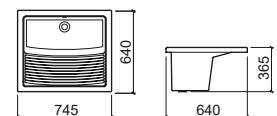

Reference	Description	€ White
108630	LAUNDRY SINK RIBA 75 745x640x365mm / 38.5Kg Laundry sink for kitchen in Fireclay with overflow without embellisher ring. Compatible with furniture Riba 75 66340.	142,13€
66340	FURNITURE RIBA 75 745x640x800mm / 25.1Kg Compatible with laundry sink Riba 75 108630.	110,98€