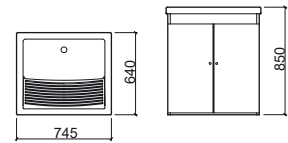

Reference	Description	€ White
66040	40 RIBA FURNITURE ☞ 390x605x840mm / 16.2Kg Melamine furniture with white finish. Compatible with laundry sink Riba 108600.	74,44€
108600	40 RIBA LAUNDRY SINK 390x605x375mm / 38.5Kg	110,13€

Reference	Description	€ White
66340	75 RIBA FURNITURE ☞ 745x640x850mm / 25.1Kg Melamine furniture with white finish. Compatible with laundry sink Riba 108630.	110,98€
108630	75 RIBA LAUNDRY SINK 745x640x365mm / 38.5Kg	142,13€