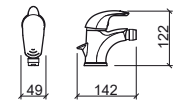

5000401	BIDET MIXER Includes flexible H/C in stainless steel mesh and fixing kit.	84,65€