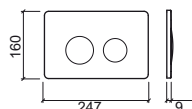

PLATES

Reference	Description	€ Chrome
41033	MOOVE 247x8.5x160mm / 0.9Kg Plate for 3/6L countertop cistern. Finishing in chrome. Compatible with: Sandouble.	31,47€

NEW