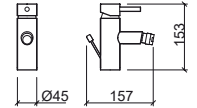

Reference	Description	€ Chrome
5520400	BIDET MIXER WITH POP-UP WASTE	115,04€

☞ Ø45x157x153mm / 2.2Kg
Includes flexible H/C in stainless steel mesh, VDA and fixing kit.
3 bar with full opening (50% cold + 50% warm): 6.0l/m

5520401	BIDET MIXER	110,67€

☞ Ø45x134x153mm / 2.2Kg
Includes flexible H/C in stainless steel mesh and fixing kit.
3 bar with full opening (50% cold + 50% warm): 6.0l/m