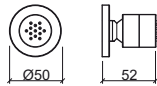

Reference	Description	€ Chrome

5789111	WALL ROUND JET	36,69€

Ø50x52mm / 0.2Kg
Jet in brass.