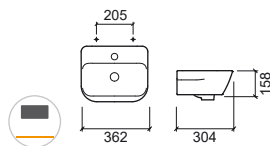

Reference	Description	€ White	€ Pergamon

134300	36x30 LOOK 362x304x158mm / 8.3Kg Wall hung basin with tap hole. Includes Fixing Kit.	113,62€	136,35€