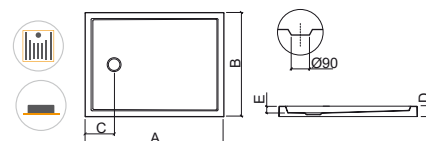

Reference	Description	€ WH texture

803620 ① **80x80 PIANO SHOWER TRAY** **118,65€**
In box icon 800x800x75mm / 11.0Kg
With internal depth of 50mm. Compatible with waste 49911.

NEW

	A	B	C	D	E
	80	800	800	200	75 48