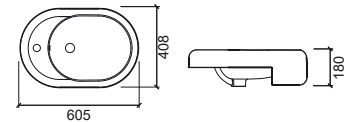

Reference Description € White

123350 SEMI RECESSED REVERSIBLE BASIN **393,90€**
605x408x180mm / 14.5Kg