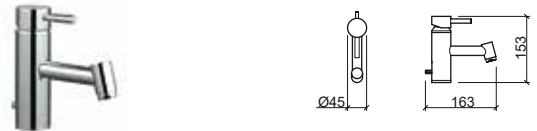

Reference	Description	€ Chrome
5510300	BASIN MIXER WITH POP-UP WASTE ☞ Ø48x163x153mm / 2.5Kg Includes flexible H/C in stainless steel mesh, VDA and fixing kit. 3 bar with full opening (50% cold + 50% warm): 6.0l/m	178,29€
5510301	BASIN MIXER ☞ Ø48x163x153mm / 1.9Kg Includes flexible H/C in stainless steel mesh and fixing kit. 3 bar with full opening (50% cold + 50% warm): 6.0l/m	173,92€