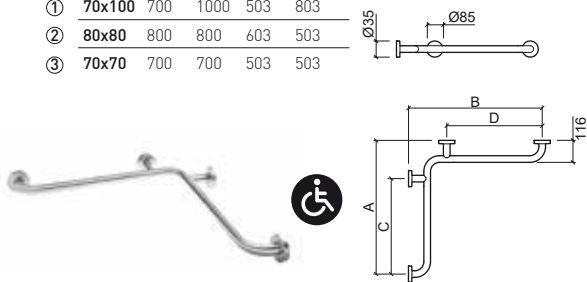

NEW WCCARE

design Suzana Nobre

Reference Description € Inox

42957 ① **70x100 CORNER HAND BAR** **226,55€**

1000x700x85mm / 3.0Kg
Brushed stainless steel support.

42956 ② **80x80 CORNER HAND BAR** **220,17€**

800x800x85mm / 2.9Kg
Brushed stainless steel support.

42955 ③ **70x70 CORNER HAND BAR** **211,74€**

700x700x85mm / 2.7Kg
Brushed stainless steel support.

	A	B	C	D
①	700	1000	503	803
②	800	800	603	503
③	700	700	503	503