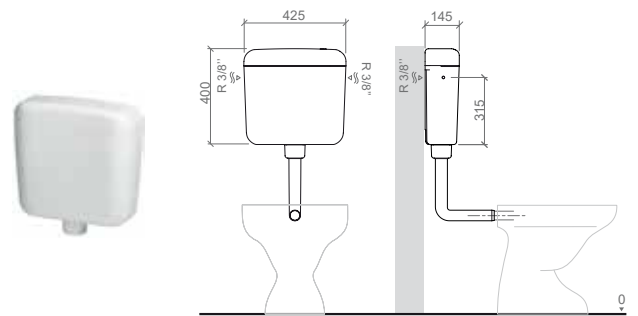

Reference Description € White

40561 **SIMPLE** **42,94€**

425x145x400mm / 2.49Kg
Exterior cistern for low-level WC.