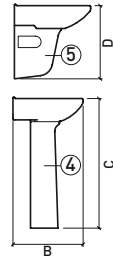

	A	B	C	D	E
①	55	550	455	820	- 285
②	60	595	505	825	505 283
③	66	665	535	835	525 284

①/②/③+④

①/②/③+⑤

	A	B	C	D	E
②	60	495	555	152	605 168
③	66	490	550	155	600 168

Reference	Description	€ White
103024	 AVEIRO CONFORT W/D CLOSE-COUPLED WC 363x705x455mm / 23.2Kg Includes Fixing Kit. Compatible with cistern Aveiro I/E 103111 and with cistern Aveiro S/E 103113.	163,62€
103925	PACK AVEIRO CONFORT 41.2Kg W/D Close-coupled WC + Cistern with mechanism + Thermoplast toilet seat	230,72€