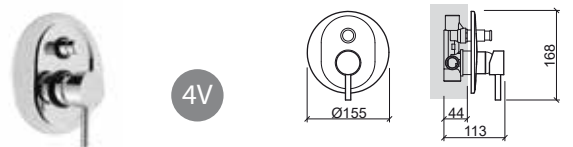

Reference	Description	€ Chrome
5311801C	4 WAY WALL MOUNTED MIXER WITH OVAL MIRROR Ø155x113x168mm / 1.3Kg	280,37€