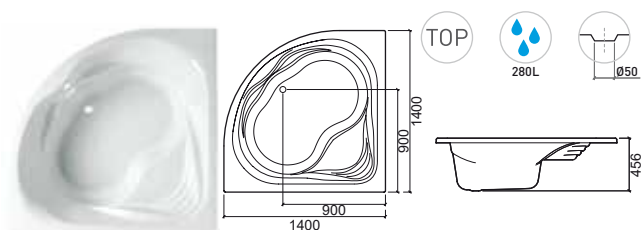

LEGEND.

□ Packed with mask   □ In box   □ Left hydro engine   □ Right hydro engine   TOP Top System   □ Bathtub capacity