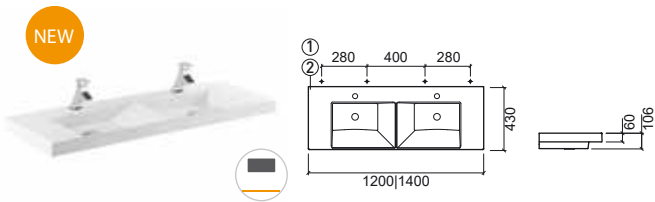

Reference Description € White € Pergamon

109430 ① **120 VISTA** **259,51€ 309,94€**
1200x430x106mm / 28.3Kg
Wall hung basin with 2 taps holes. Without overflow. Includes Fixing Kit. **Not compatible with Pop-Up.** Compatible pop-up Ref. 4V9711. Compatible with furniture Vista 120 60830.

109440 ② **140 VISTA** **307,31€ 368,76€**
1400x430x106mm
Wall hung basin with 2 taps holes. Without overflow. Includes Fixing Kit. **Not compatible with Pop-Up.** Compatible pop-up Ref. 4V9711. Compatible with furniture Vista 140 60831.

1T9410 **VISTA COVER** **35,00€ 42,00€**
325x200x17mm / 1.8Kg
Vista washbasin cover except for washbasin Vista 50.

Reference Description € White € Pergamon

109880 ① **120 PALM** **356,48€ 427,80€**
1200x500x145mm / 31.4Kg
Wall hung basin with tap hole.
Without overflow. Includes Fixing Kit. **Not compatible with Pop-Up.**
Compatible pop-up Ref. 4V9711.

404041 ② **PALM TOWEL RAIL PAIR** **103,90€**
1.2Kg
Towel rail pair in **chromed** brass for Palm 80, 100 and 120.