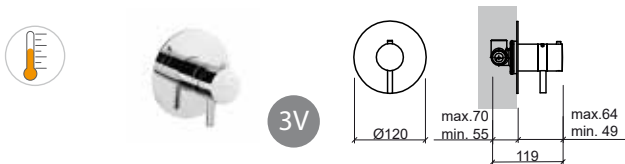

Reference	Description	€ Chrome
5264701C	3 WAY WALL MOUNTED THERMOSTATIC MIXER WITH ROUNDED MIRROR ☞ Ø130x64mm / 1.1Kg 3 bar with full opening (50% cold + 50% warm): 25.0l/m	217,65€