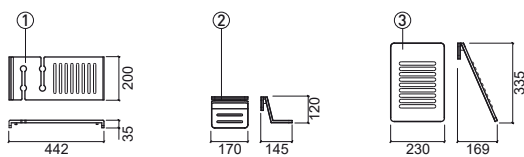

Reference	Description	€ Color

6A0601	1 DRAINER TRIBO	AVAILABLE SOON
200x442x35mm Drainer in National Pine. Compatible with sink top Tribo 60 109900 and Tribo 80 109910.		
6A0602	2 SOAP DISH/SPONGE TRIBO	AVAILABLE SOON
170x145x120mm Soap dish/sponge in National Pine. Compatible with sink top Tribo 60 109900 and Tribo 80 109910.		
6A0606	3 BOARD TRIBO	AVAILABLE SOON
230x169x335mm Board in National Pine. Compatible with sink top Tribo 60 109900 and Tribo 80 109910.		

NEW