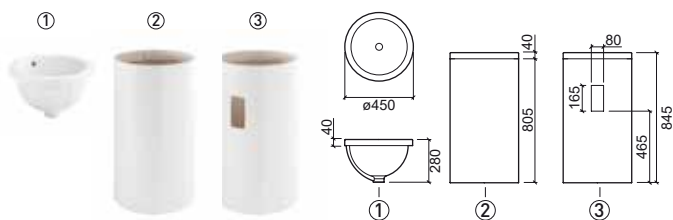

Reference	Description	€ White

111360 ① Ø45 COUNTERTOP BASIN **203,98€**

Ø450x280mm / 9.1Kg

111200 ② PEDESTAL **342,28€**

Ø450x805mm / 32.4Kg

111202 ③ PEDESTAL WITH HOLE **342,28€**

Ø450x805mm / 32.4Kg