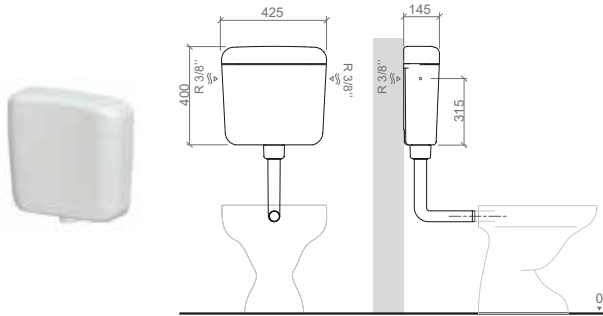

CISTERNS

Low-Level WC

Reference Description € White

40562 **REPLAY** **46,96€**

425x145x400mm / 2.6Kg
Exterior 3/6L cistern for low-level WC.