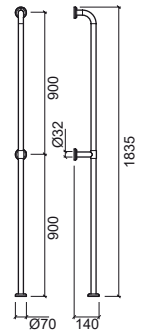

Reference	Description	€ White
48066	120 HAND BAR Accessory in galvanized iron lacquered in white.	90,69€

Reference	Description	€ White
48067	VERTICAL HAND BAR 180 WALL-TO-FLOOR 70x140x1835mm / 3.3Kg Accessory in galvanized iron lacquered in white.	107,09€