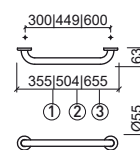

Reference	Description	€ Brass
41550	① 30 LUXE HAND RAIL ☞ 355x63xØ55mm / 0.6Kg Hand rail in brass. Includes Fixing Kit.	52,79€
41551	② 45 LUXE HAND RAIL ☞ 504x63xØ55mm / 0.7Kg Hand rail in brass. Includes Fixing Kit.	62,86€
41552	③ 60 LUXE HAND RAIL ☞ 655x63xØ55mm / 0.9Kg Hand rail in brass. Includes Fixing Kit.	68,11€