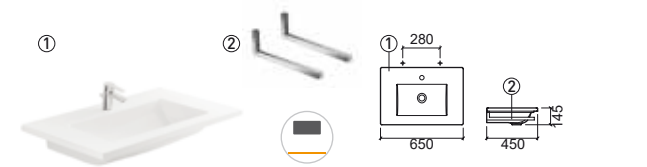

Reference	Description	€ White	€ Pergamon

109820	① 65 PALM	192,50€	230,98€
	650x450x145mm / 6.6Kg Wall hung basin with tap hole. Without overflow. Includes Fixing Kit. Not compatible with Pop-Up. Compatible pop-up Ref. 4V9711. Compatible with towel rail Palm 404041.		

40405	② 65 PALM TOWEL RAIL PAIR	99,87€	
	1.1Kg Towel rail pair in chromed brass for Palm 65.