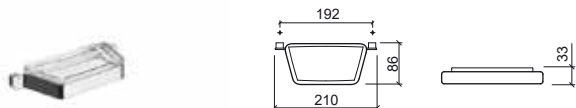

- 127x147x445mm / 2.7Kg
- Support in brass and toilet brush holder in ceramic and brass.
- Includes Fixing Kit.

LEGEND.

Reference Description € Chrome

46000 **SLIM SOAP DISH** **70,86€**

 210x86x33mm / 0.8Kg
Support in stainless steel and soap dish in translucent glass.
Includes Fixing Kit.