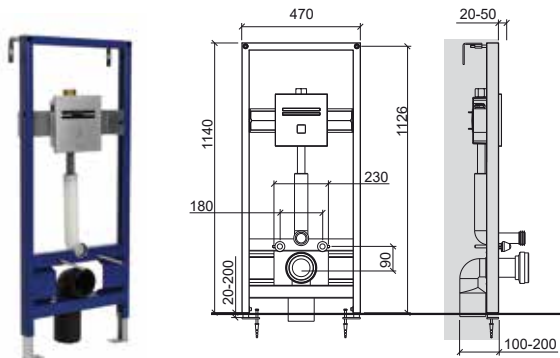

Reference Description € Chrome

512057113 URINAL ELECTRONIC TAP WITH BATTERY **388,24€**
170x12x170mm
Includes box and battery.

512058113 URINAL ELECTRONIC TAP WITH TRANSFORMER **405,62€**
170x12x170mm / 1.6Kg
Includes box and transformer.

Reference Description € Chrome

512077113 CONCEALED ELECTRONIC 3/6L FLUSH VALVE POWERED BY BATTERY FOR WC **414,54€**
220x12x220mm / 2.7Kg
Includes box, battery and fixing kit.

512078113 CONCEALED ELECTRONIC 3/6L FLUSH VALVE POWERED BY TRANSFORMER FOR WC **430,31€**
220x12x220mm / 2.9Kg
Includes box, transformer and fixing kit.