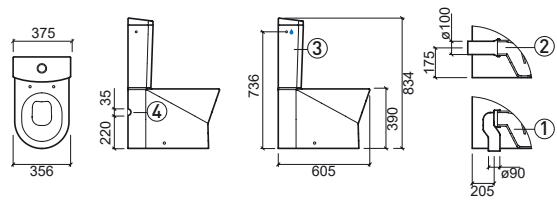

LEGEND.

Anti-bacterial

3/6L

Slowclose

Reference	Description	€ White	€ Pergamon
140027	① 60 URB.Y F/D CLOSE-COUPLED WC 356x605x401mm / 31.1Kg Includes Fixing Kit and siphon.	124,83€	149,80€
140023	① ④ 65 URB.Y F/D CLOSE-COUPLED WC WITH HALF HOLE 356x605x401mm / 31.1Kg Includes Fixing Kit and siphon.	124,83€	149,80€
140028	② 60 URB.Y W/D* CLOSE-COUPLED WC 356x605x401mm / 30.2Kg Includes Fixing Kit. *Does not include siphon MSKT1715.	124,83€	149,80€
140024	② ④ 65 URB.Y W/D* CLOSE-COUPLED WC WITH HALF HOLE 356x605x401mm / 30.2Kg Includes Fixing Kit. *Does not include siphon MSKT1715.	124,83€	149,80€
140171LM	③ URB.Y CISTERN 372x150x433mm / 13.3Kg Includes cover. Includes 3/6L mechanism.	154,29€	185,16€
140173LM	③ URB.Y CISTERN [SE] 376x150x433mm / 13.3Kg Includes cover. Includes 3/6L mechanism.	154,29€	185,16€
24031	URB.Y SLOWCLOSE CLIPOFF TOILET SEAT 2.4Kg Duroplast toilet seat with stainless steel hinges. With anti-bacterial protection.	117,29€	140,74€
24011	URB.Y CLIPOFF TOILET SEAT 2.4Kg Duroplast toilet seat with stainless steel hinges. With anti-bacterial protection.	75,70€	90,84€
MSKT1715	'P' TRAP PAN CONNECTOR	6,61€	