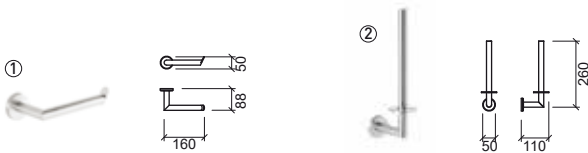

Reference Description € Chrome

41810 **① RIMINI TOILET PAPER HOLDER** **41,66€**

- 160x88x50mm / 0.3Kg
- Toilet paper holder in brushed stainless steel.
- Includes Fixing Kit.

41820 **② RIMINI DOUBLE TOILET PAPER HOLDER** **49,27€**

- 50x110x260mm / 0.4Kg
- Toilet paper holder in brushed stainless steel.
- Includes Fixing Kit.