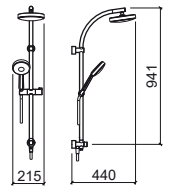

Reference	Description	€ Chrome
5R890801	FACE KIT WITH HAND-SHOWER AND SHOWER-HEAD FOR BATH/SHOWER MIXER 215x440x941mm / 4.1Kg ABS and brass kit with adjustable height adjustable support. Compatible with bath/shower mixers. Includes two flexible stainless steel mesh (1.5m + 0.7m), hand-shower, Face head-shower, shower holder and fixing kit.	605,77€