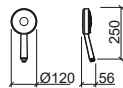

85,73€

Reference Description € Chrome

5819311 FACE 3 FUNCTIONS HAND-Shower
☞ Ø120x56x250mm / 0.4Kg
Hand-shower in chrome ABS.