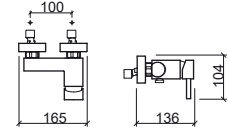

6,41€

Reference Description € Chrome

5317001 TUBE MINI SHOWER MIXER
☞ 165x136x104mm / 1.2Kg
Does not include flexible, hand-shower and shower holder.
Compatible with toilet/bidet hand-shower Aqua 56691.