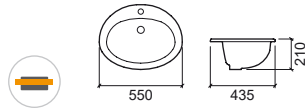

INSET BASINS

inset basins

Reference	Description	€ White	€ Pergamon
108370	NF PARIS	97,81€	117,39€

550x435x210mm / 9.3Kg
Inset basin with tap hole.
Cutting plan: 520x403mm