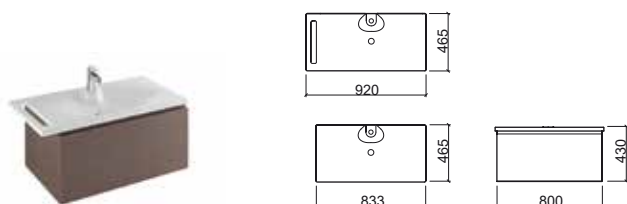

Reference	Description	€ White	€ Color
65520	63 FURNITURE 602x465x430mm / 20.6Kg Furniture in HPL coated laminate (high pressure laminates) with white, red, dark oak and tulipier fumé finish. With one drawer. Compatible with washbasins Clean 108410 or 408400.	354,63€	354,63€
108410	63 CLEAN WASHBASIN WITH LEFT TOWEL RAIL 715x465x140mm / 18.3Kg	274,33€	
108400	63 CLEAN WASHBASIN 630x465x145mm / 17.0Kg	219,89€	
695521	63 CLEAN WITH TOWEL RAIL PACK 33.9Kg Pack washbasin 63 with left towel rail + furniture 63. Colors: white, high gloss red, dark oak and tulipier fumé.	628,96€	628,96€
695520	63 CLEAN PACK 37.6Kg Pack washbasin 63 + furniture 63. Colors: white, high gloss red, dark oak and tulipier fumé.	574,52€	574,52€