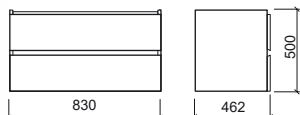

Reference	Description	€ White	€ Color
63421	83x46 FURNITURE ☞ 830x462x500mm / 29.0Kg Mobile in water-repellent agglomerate coated with melamine with white or grey finish. Drawers in water-resistant MDF lacquered in white. Compatible with washbasin Look 134360.	374,43€	374,43€
134360	83x46 LOOK WASHBASIN ☞ 832x465x117mm / 20.0Kg In white or pergamon.	162,32€	194,79€

Reference	Description	€ White	€ Color
63420	63x46 FURNITURE ☞ 630x462x500mm / 23.0Kg Mobile in water-repellent agglomerate coated with melamine with white or grey finish. Drawers in water-resistant MDF lacquered in white. Compatible with washbasin Look 134350.	356,70€	356,70€
134350	63x46 LOOK WASHBASIN ☞ 637x465x118mm / 15.8Kg In white or pergamon.	142,84€	171,41€

NEW