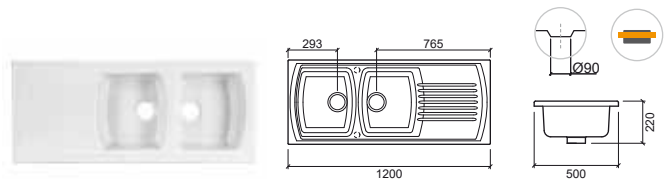

Reference	Description	€ White

7222	LUSITANO SINK 2 BOWLS	333,13€

1000x500x220mm / 40.6Kg
Sink top for kitchen in Fireclay without overflow.
Pop-up waste compatible ø90 Ref. 4716.
Pre-sketched drilling. Cover holes Ref. 47221.