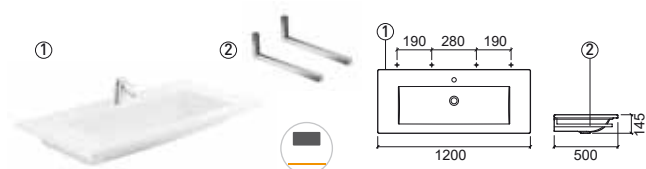

WALL HUNG BASINS

Reference Description € White

109840 ① **47 FLOW** **199,36€**
470x470x105mm / 17.1Kg
Wall hung basin without tap hole with ceramic cover.
Without overflow. Includes Fixing Kit. **Not compatible with Pop-Up.**
Compatible pop-up Ref. 4V9711. Compatible with furniture Flow 64201.

1T9840 ② **FLOW CERAMIC COVER** **33,22€**
1.8Kg
Ceramic cover for washbasin Flow.

Reference Description € White € Pergamon

109430 ① **120 VISTA** **259,51€ 309,94€**
1200x430x106mm / 28.3Kg
Wall hung basin with 2 taps holes. Without overflow. Includes Fixing Kit. **Not compatible with Pop-Up.** Compatible pop-up Ref. 4V9711. Compatible with furniture Vista 120 60830.

109440 ② **140 VISTA** **307,31€ 368,76€**
1400x430x106mm
Wall hung basin with 2 taps holes. Without overflow. Includes Fixing Kit. **Not compatible with Pop-Up.** Compatible pop-up Ref. 4V9711. Compatible with furniture Vista 140 60831.

1T9410 **VISTA COVER** **35,00€ 42,00€**
325x200x17mm / 1.8Kg
Vista washbasin cover except for washbasin Vista 50.

Reference Description € White € Pergamon

109880 ① **120 PALM** **356,48€ 427,80€**
1200x500x145mm / 31.4Kg
Wall hung basin with tap hole.
Without overflow. Includes Fixing Kit. **Not compatible with Pop-Up.**
Compatible pop-up Ref. 4V9711.

404041 ② **PALM TOWEL RAIL PAIR** **103,90€**
1.2Kg
Towel rail pair in **chromed** brass for Palm 80, 100 and 120.

Reference Description € White € Pergamon

109400 **50 VISTA** **129,75€ 157,59€**
503x432x114mm
Wall hung basin with tap hole. Without overflow. Includes Fixing Kit. **Not compatible with Pop-Up.** Compatible pop-up Ref. 4V9711.
Compatible with furniture Vista 50 60802.