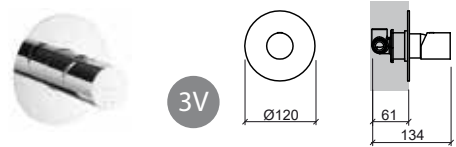

Reference	Description	€ Chrome
5061701	3 WAY WALL MOUNTED MIXER ☞ Ø120x134mm / 5.8Kg Does not include flexible, hand-shower and fixture kit.	120,68€