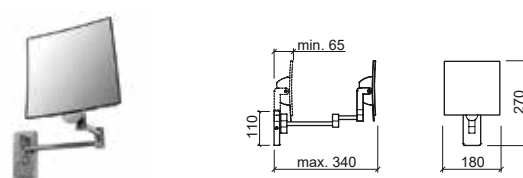

Reference Description € Chrome

41546 LUXE MAGNIFYING MIRROR **102,15€**

180x340x270mm / 1.1Kg
Magnifying mirror in brass.
Includes Fixing Kit.