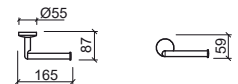

Reference Description € Chrome

41510 LUXE TOILET PAPER HOLDER **56,28€**

- 165x87x59mm / 0.3Kg
- Toilet paper holder in brass.
- Includes Fixing Kit.