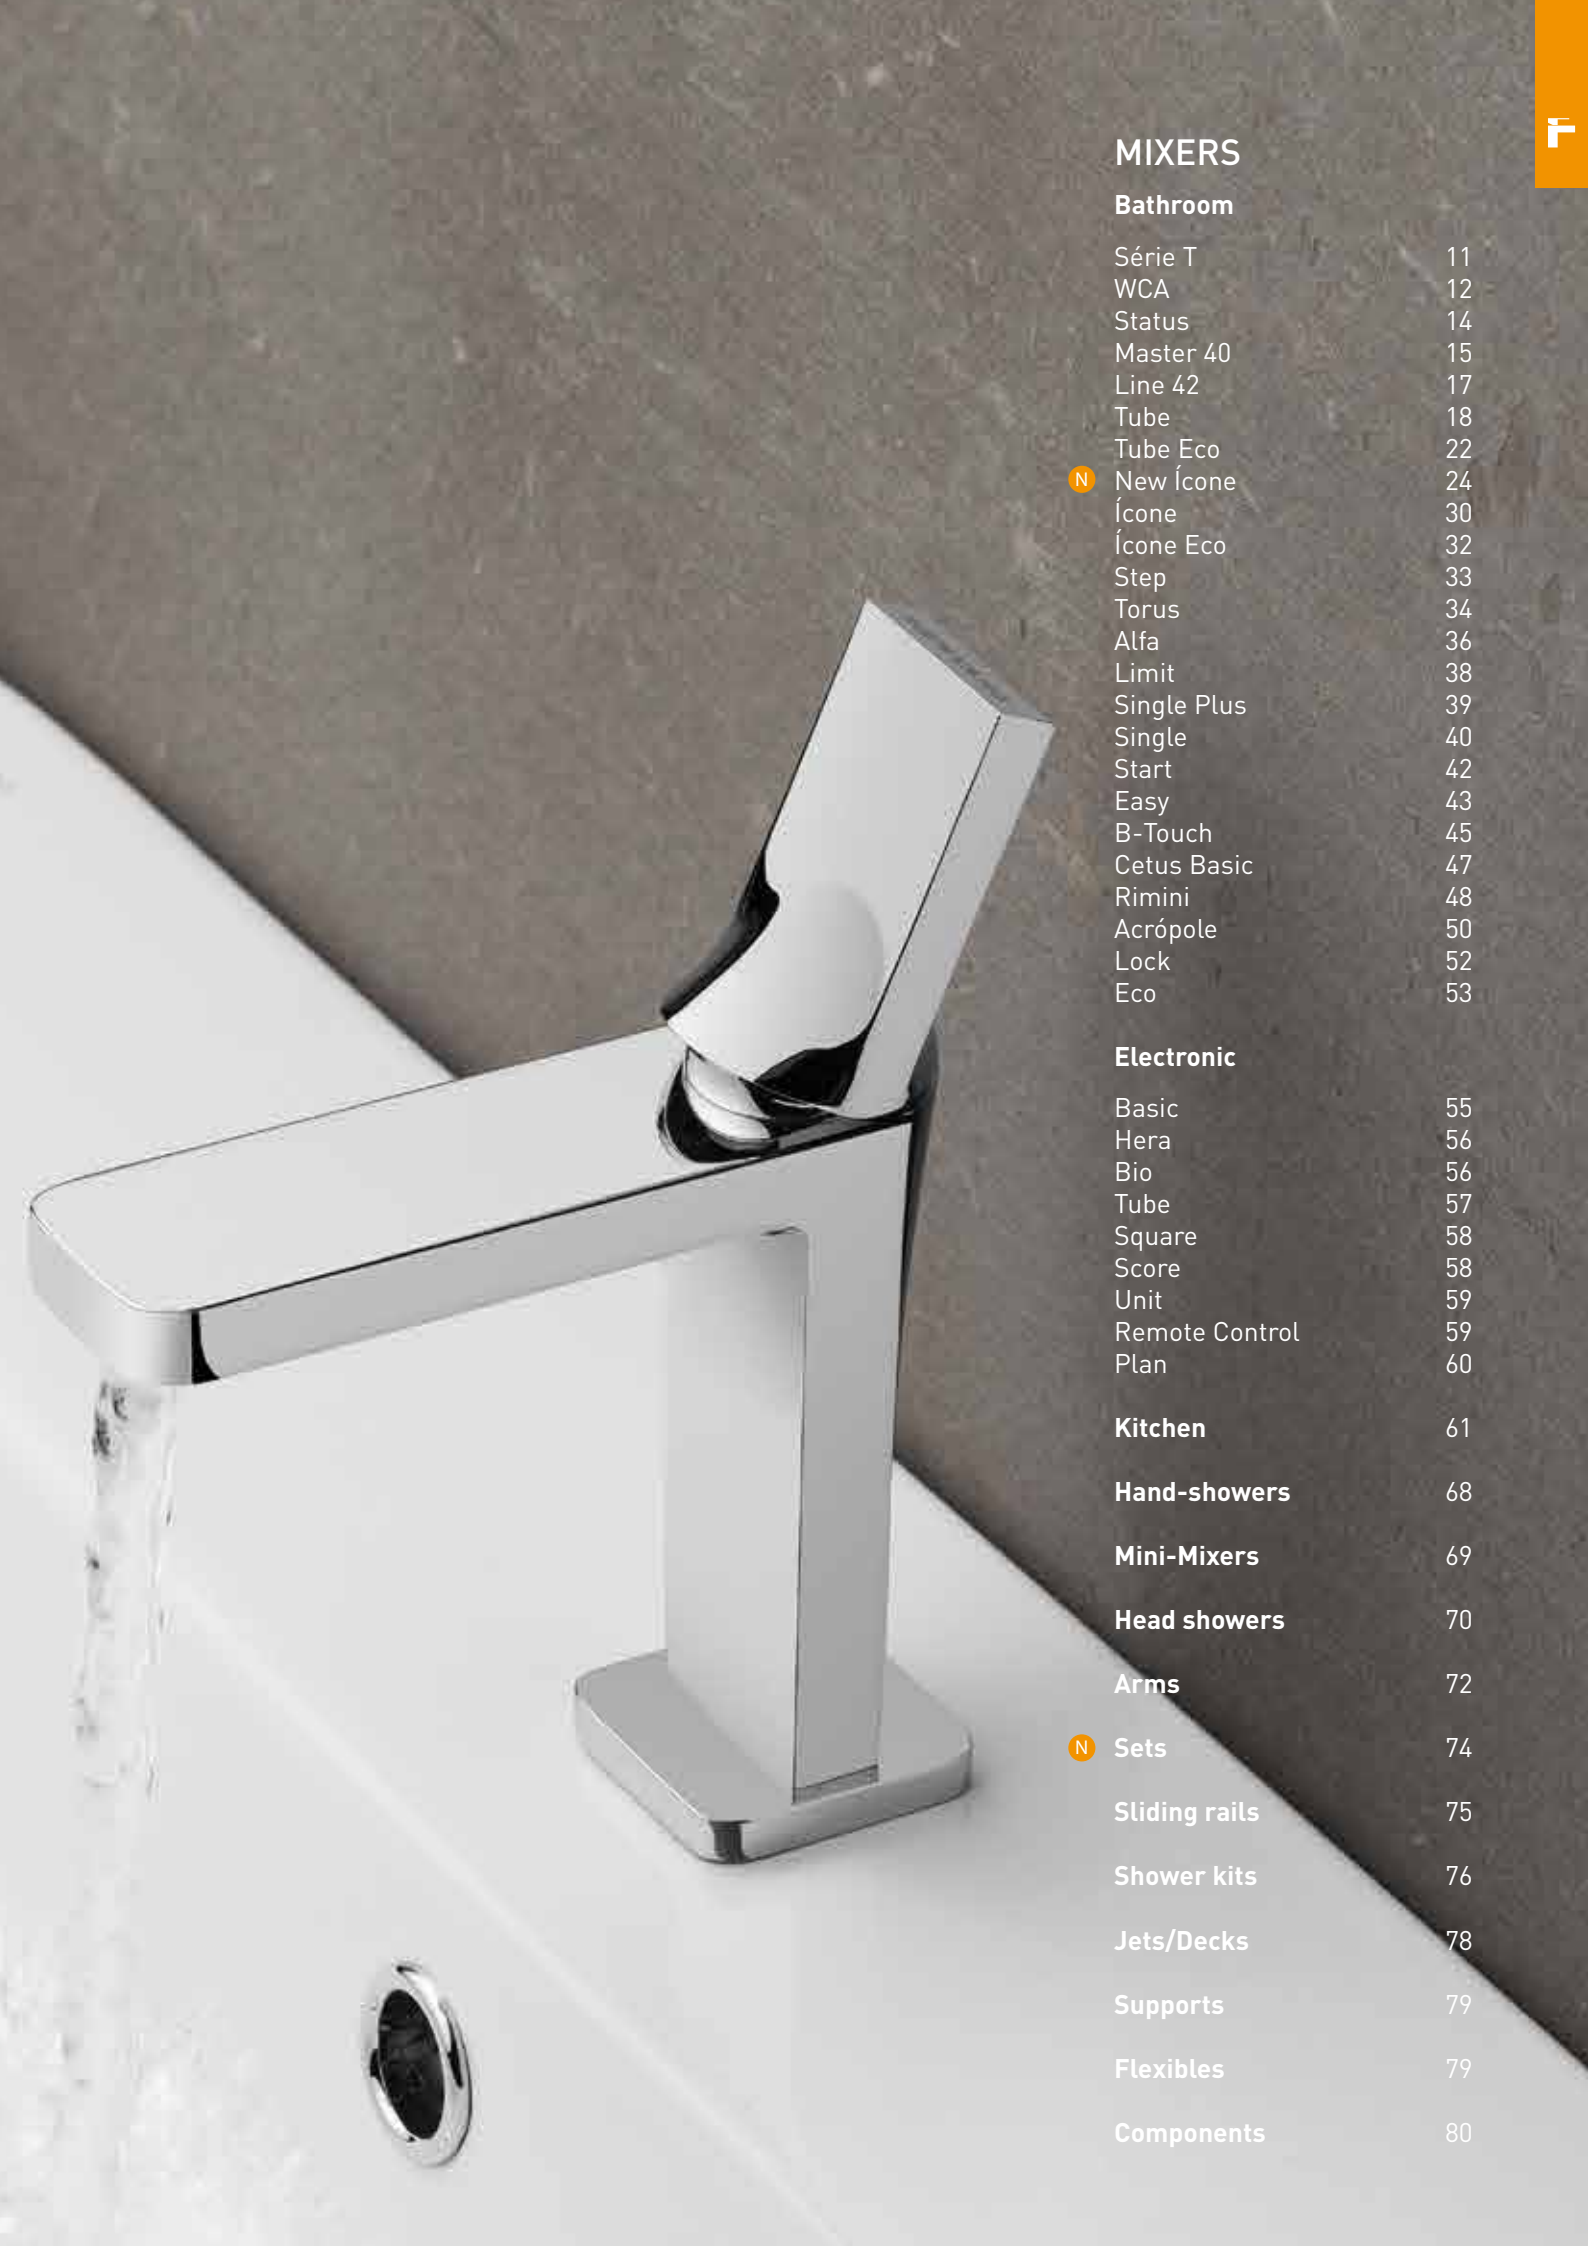

MIXERS

Bathroom

Série T	11
WCA	12
Status	14
Master 40	15
Line 42	17
Tube	18
Tube Eco	22
N New Ícone	24
Ícone	30
Ícone Eco	32
Step	33
Torus	34
Alfa	36
Limit	38
Single Plus	39
Single	40
Start	42
Easy	43
B-Touch	45
Cetus Basic	47
Rimini	48
Acrópole	50
Lock	52
Eco	53

Electronic

Basic	55
Hera	56
Bio	56
Tube	57
Square	58
Score	58
Unit	59
Remote Control	59
Plan	60

Kitchen	61

Hand-showers	68

Mini-Mixers	69

Head showers	70

Arms	72

N Sets	74

Sliding rails	75

Shower kits	76

Jets/Decks	78

Supports	79

Flexibles	79

Components	80