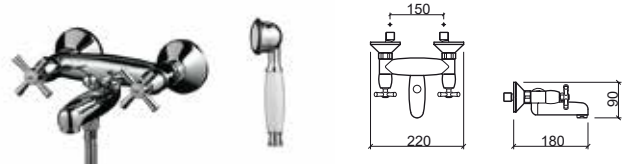

Reference	Description	€ Chrome
5180811	CERAMIC HEAD BATH/SHOWER MIXER WITH HAND-SHOWER ☞ 220x180x90mm / 2.5Kg Includes Grécia hand-shower, flexible 1.75m stainless steel mesh and shower holder.	175,63€
5180861	TRADITIONAL HEAD BATH/SHOWER MIXER WITH HAND-SHOWER ☞ 220x180x90mm / 2.5Kg Includes Grécia hand-shower, flexible 1.75m stainless steel mesh and shower holder.	162,26€