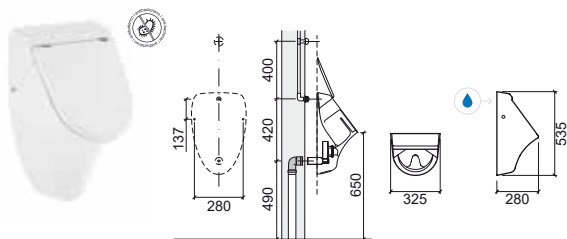

Reference	Description	€ White	€ Pergamon
104500	URINAL	176,14€	211,37€

325x280x535mm / 13.2Kg

Includes Cover, Fixing Kit and Siphon.