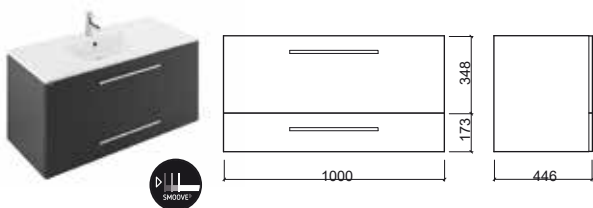

Reference	Description	€ Wh/Cr	€ + Colors
65130	120 ÁREA FURNITURE WITH 2 DRAWERS 1200x350x446mm / 34.5Kg Melamine coated furniture in high gloss finish in white, cuzco, red * or black * (with aluminum handles) or hpl coated in beige or tulipier fumé * (both with integrated handle). + colors: Mobile in water-repellent agglomerated PET-coated with matte finish in grey or wenge * (with aluminum handles). Washbasin Compatible Área 109490. * Finishing on request. Check availability.	508,72€	508,72€