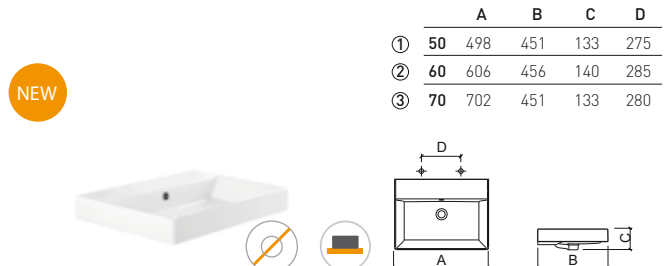

LEGEND.

Not compatible with Pop-Up Without tap hole Vessel