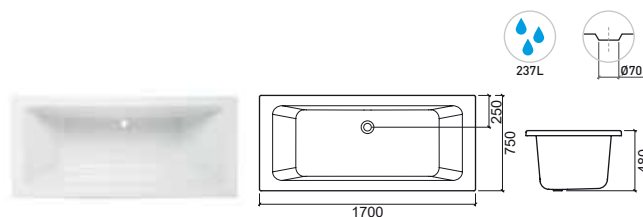

Reference	Description	€ White	€ Pergamon
803600	170x75 PLAN □ 1700x750x480mm / 22.7Kg Acrylic bathtub compatible with pop-up ø70 Ref. 49111. Available colors: white and pergamon. Compatible feet: 810/811. Compatible panels: 803601 + 803602. Compatible handles: 8001, 8002, 8012.	424,09€	487,71€
82360100 82360200	170x75 PLAN X90 SYSTEM WHITE KIT □ 1700x750x480mm / 68.2Kg Acrylic Bathtub with pop-up ø70 Ref. 491 included. Available colors: white and pergamon. With chassis mounted. Compatible panels: 803601 + 803602. Compatible handles: 8001, 8002, 8012.	1 400,57€	1 418,78€
82360111 82360211	170x75 PLAN X90 SYSTEM CHROME KIT □ 1700x750x480mm / 68.2Kg Acrylic Bathtub with pop-up ø70 Ref. 491 included. Available colors: white and pergamon. With chassis mounted. Compatible panels: 803601 + 803602. Compatible handles: 8001, 8002, 8012.	1 416,94€	1 435,35€