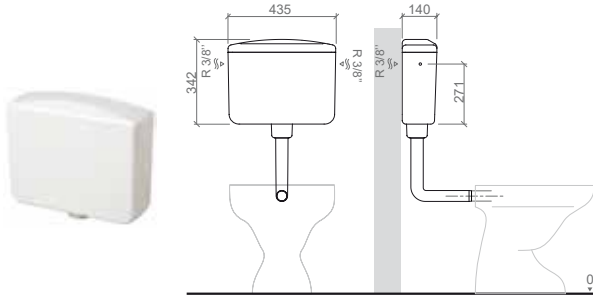

CISTERNS

Low-Level WC

Reference	Description	€ White

40261	BASIC	36,22€

435x140x342mm
Exterior cistern for low-level WC.