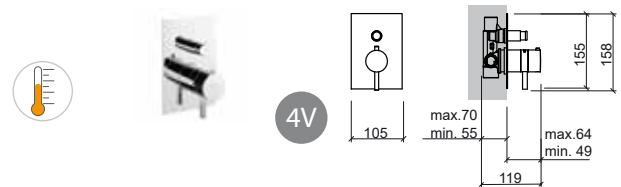

Reference	Description	€ Chrome
5266801C	4 WAY WALL MOUNTED THERMOSTATIC MIXER WITH RECTANGULAR MIRROR ☞ 105x83x158mm / 1.6Kg 3 bar with full opening (50% cold + 50% warm): lower output 23.0l/m top exit 17.0l/m	283,35€