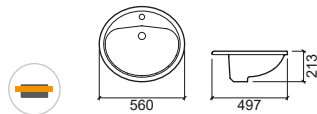

Reference	Description	€ White	€ Pergamon
108360	TEJO	113,31€	136,04€

560x497x213mm / 9.2Kg
Inset basin with tap hole.
Cutting plan: 540x477mm