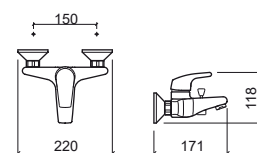

Reference	Description	€ Chrome

5360801 **BATH/SHOWER MIXER WITH HAND-SHOWER** **115,47€**
In box 220x171x118mm / 2.3Kg
Includes Mixa hand-shower, flexible 1.75m stainless steel mesh and shower holder.