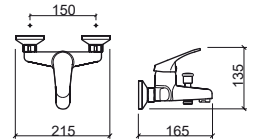

Reference	Description	€ Chrome
5570801	BATH/SHOWER MIXER WITH HAND-SHOWER In box 215x165x135mm / 1.8Kg Includes 1 function hand-shower, flexible 1.75m stainless steel mesh and shower holder. 3 bar with full opening (50% cold + 50% warm): 11.5U/m (spout) ou 14.0U/m (hand-shower)	60,23€