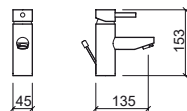

Reference	Description	€ Chrome
5520300	BASIN MIXER WITH POP-UP WASTE ☞ Ø45x168x153mm / 2.3Kg Includes flexible H/C in stainless steel mesh, VDA and fixing kit. 3 bar with full opening (50% cold + 50% warm): 6.0l/m	115,04€

5520301	BASIN MIXER ☞ Ø45x135x153mm / 2.3Kg Includes flexible H/C in stainless steel mesh and fixing kit. 3 bar with full opening (50% cold + 50% warm): 6.0l/m	110,67€