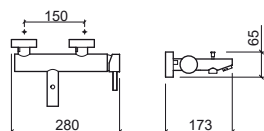

Reference	Description	€ Chrome

5500801 BATH/SHOWER MIXER **160,90€**

- 280x173x65mm / 2.3Kg
- Does not include flexible shower and shower holder.
- 3 bar with full opening (50% cold + 50% warm): 18.0l/m