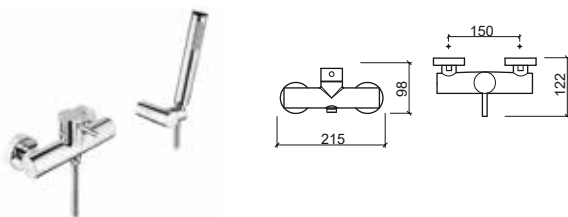

Reference Description € Chrome

5260101 **BASIN MIXER FREE-STANDING** **897,26€**

- ☞ Ø123x240x1102mm / 14.8Kg
- 3 bar with full opening (50% cold + 50% warm): 16.8l/m
- Possibility of application of flow reducer.