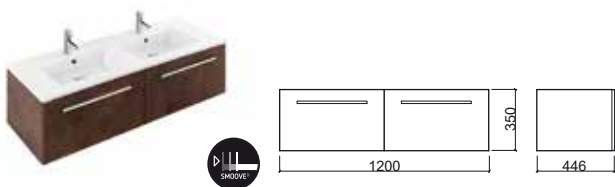

695171	120 ÁREA WITH 2 DRAWERS PACK 78.5Kg Pack furniture 120 with 2 drawers + washbasin 121 + mirror 120 Available colors: white, cuzco, red*, black*, beige or tulipier fumé*. + colors: grey or wengué*. * Finishing on request. Check availability.	908,71€	908,71€

Reference	Description	€ Wh/Cr	€ + Colors
65131	120 ÁREA FURNITURE WITH 4 DRAWERS 1200x446x820mm / 62.5Kg Melamine coated furniture in high gloss finish in white, cuzco, red * or black * (with aluminum handles) or hpl coated in beige or tulipier fumé * (both with integrated handle). + colors: Mobile in water-repellent agglomerated PET-coated with matte finish in grey or wenge * (with aluminum handles). Washbasin Compatible Área 109490. * Finishing on request. Check availability.	883,22€	883,22€

109490	121 ÁREA WASHBASIN 1210x462x155mm / 25.0Kg Washbasin available in white.	243,43€	

695122	120 ÁREA WITH 4 DRAWERS PACK 46.2Kg Pack furniture 120 with 4 drawers + washbasin 121 Available colors: white, cuzco, red*, black*, beige or tulipier fumé*. + colors: grey or wengué*. * Finishing on request. Check availability.	1 120,71€	1 120,71€

695173	120 ÁREA WITH 4 DRAWERS PACK 107.0Kg Pack furniture 120 with 4 drawers + washbasin 121 + mirror 120 Available colors: white, cuzco, red*, black*, beige or tulipier fumé*. + colors: grey or wengué*. * Finishing on request. Check availability.	1 283,21€	1 283,21€