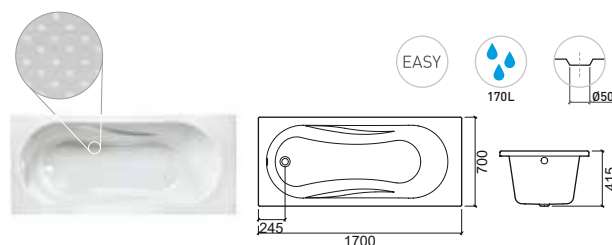

LEGEND.

Bathtub capacity
Easy System
Right hydro engine
Left hydro engine
In box
Packed with mask