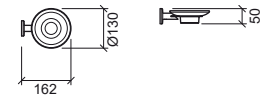

Reference	Description	€ Glass	€ Chrome

42100 RIMINI WALL-MOUNTED SOAP DISH **50,79€**

- Ø130x162x50mm / 0.6Kg
- Support in brushed stainless steel and glass.
- Includes Fixing Kit.

4A2100 RIMINI GLASS FOR WALL-MOUNTED SOAP DISH **24,30€**

- Ø130x25mm / 0.6Kg
- Does not include support.