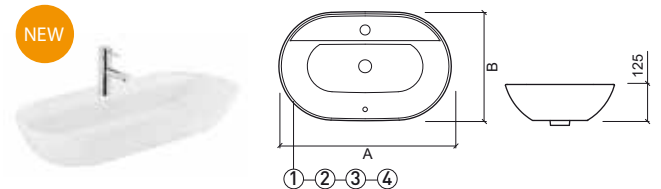

Reference	Description	€ White
136380	① 60x38 TO PLACE BASIN WITH TAP HOLE 600x380x125mm / 10.2Kg	193,21€
136780	② 60x42 TO PLACE BASIN WITH TAP HOLE 600x420x125mm / 12.0Kg	199,88€
136390	③ 80x38 TO PLACE BASIN WITH TAP HOLE 800x380x125mm	222,53€
136790	④ 80x42 TO PLACE BASIN WITH TAP HOLE 800x420x125mm / 15.3Kg	229,19€

	A	B
①	60	380
②	60	420
③	80	380
④	80	420