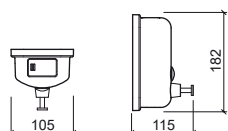

Reference Description € Chrome

41512 **0.85L LUXE WALL-MOUNTED SOAP DISPENSER** **91,66€**

105x115x182mm / 0.3Kg
Soap dispenser in stainless steel.
Includes Fixing Kit.