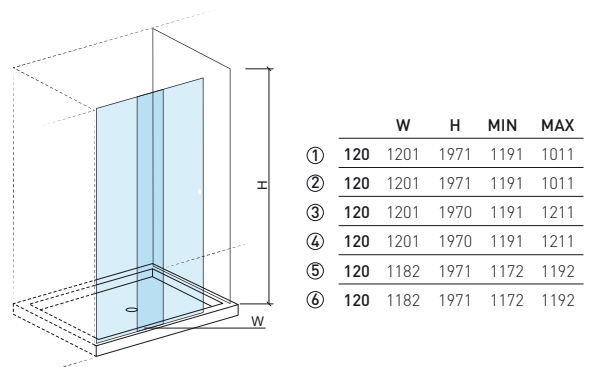

LEGEND.

- Right shower door
- Left shower door
- In box

WH. WHITE > CR. CHROME