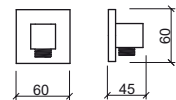

Reference	Description	€ Chrome

5690111	DECK FOR 4 WAY TUBE MIXER WITH SQUARE MIRROR	59,56€

60x45x60mm / 0.3Kg
Knee in brass. Compatible with 4 and 5 way mixers.