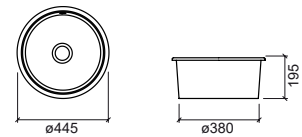

VALET

Reference	Description	€ White
734000V	VALET SINK 1 BOWL 46x46 SQUARE W/POP-UP WASTE 460x460x220mm Sink top for kitchen in Fireclay. Pop-up included Ø90 Ref. 473511. Compatible syphon Ref. 470100. [-] Check availability.	233,45€

Reference	Description	€ White
738000V	VALET SINK 1 BOWL ø44 CIRCULAR W/POP-UP WASTE ø445xø380x195mm Sink top for kitchen in Fireclay. Pop-up included Ø90 Ref. 473811. Compatible syphon Ref. 470100. [-] Check availability.	213,15€

NEW

NEW

Reference	Description	€ White
733000V	VALET SINK 1/2 BOWL 24x46 W/POP-UP WASTE 234x460x220mm Sink top for kitchen in Fireclay. Pop-up included Ø90 Ref. 473511. Compatible syphon Ref. 470100. [-] Check availability.	172,55€

NEW

LEGEND.

Syphon not included

Without tap hole

Countertop on top

Undermount

WH. WHITE