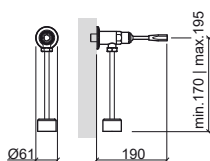

Reference	Description	€ Chrome

5195941	ECO URINAL FLOW METER WITH MEDICAL LEVER In box Ø61x190x195mm / 0.6Kg Debit at 3 Bar: 4 to 13l/m (adjustable flow rate).	98,88€