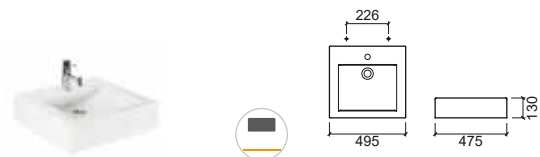

Reference	Description	€ White	€ Pergamon

108800 **50 PLAN** **112,49€** **134,98€**

495x475x130mm / 14.9Kg
Wall hung basin with tap hole.
Without overflow. Includes Fixing Kit.
Compatible with pair of legs Plan 68032 and towel rail 50 5A080380.