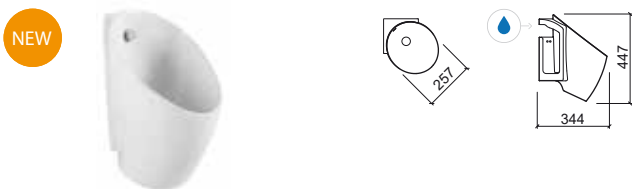

Reference Description € White

136500 URINAL SANLIFE **130,59€**

☞ 257x344x447mm / 9.1Kg
Includes urinal diffuser with inlet from behind, siphon and fixing kit.
> P. 342 COMPONENTS