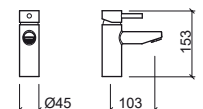

Reference	Description	€ Chrome

5260300	BASIN MIXER WITH POP-UP WASTE	81,40€

- ☞ Ø45x138x153mm / 1.4Kg
- Includes flexible H/C in stainless steel mesh and fixing kit.
- 3 bar with full opening (50% cold + 50% warm): 16.8l/m
- Possibility of application of flow reducer.

5260301	BASIN MIXER	77,14€

- ☞ Ø45x138x153mm / 1.1Kg
- Includes flexible H/C in stainless steel mesh and fixing kit.
- 3 bar with full opening (50% cold + 50% warm): 16.8l/m
- Possibility of application of flow reducer.