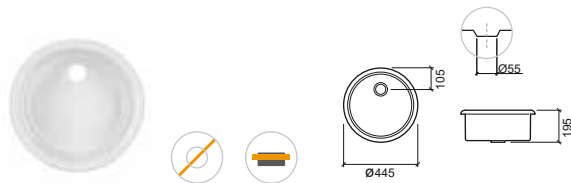

LEGEND.

-  To place
-  Countertop on top
-  Without tap hole

WH. WHITE

CUBA & PLANO

Reference	Description	€ White
-----------	-------------	---------

7200	CUBA SINK ☞ ø445x195mm / 9.8Kg Sink top for kitchen in Fireclay without overflow. Pop-up waste compatible ø55 Ref. 474011. Sink syphon compatible ref. 473000.	123,97€
-------------	---	----------------