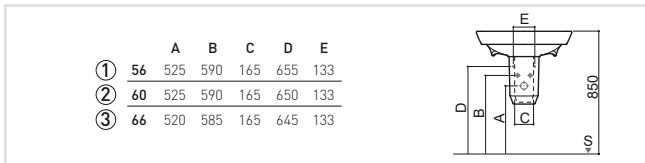

URB.Y / URB.Y PLUS

design Emanuel Rufo

Reference	Description	€ White	€ Pergamon
140300	① 56 URB.Y WASHBASIN 560x465x188mm / 15.7Kg Includes Fixing Kit.	83,23€	99,88€
140310	② 60 URB.Y WASHBASIN 600x500x193mm / 17.3Kg Includes Fixing Kit.	88,54€	106,25€
140320	③ 66 URB.Y WASHBASIN 660x490x193mm / 17.8Kg Includes Fixing Kit.	97,40€	116,86€
140200	④ URB.Y PEDESTAL 170x210x685mm / 13.2Kg	63,44€	76,15€
140220	⑤ URB.Y HALF PEDESTAL 205x300x430mm / 11.6Kg Includes Fixing Kit.	55,79€	66,93€

Reference	Description	€ White	€ Pergamon
140350	① 65 URB.Y SEMI RECESSED BASIN 650x470x190mm / 18.9Kg Includes Fixing Kit.	185,91€	223,12€
140360	② 80 URB.Y SEMI RECESSED BASIN 800x470x195mm / 23.3Kg Includes Fixing Kit.	212,49€	254,99€