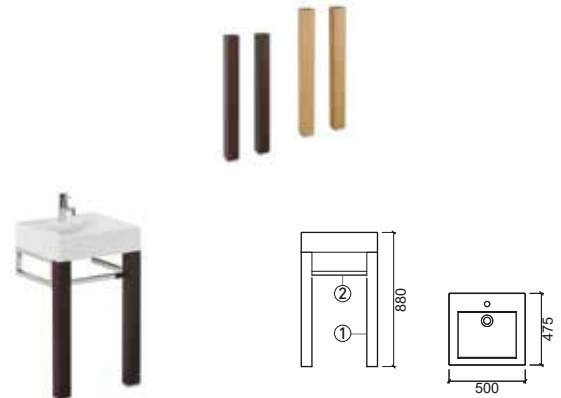

Reference	Description	€ Color
-----------	-------------	---------

68170 75 PLAN MIRROR WITH LIGHT **487,24€**

750x160x520mm / 8.9Kg
Mirror in waterproof MDF coated with glaze finished in **Panga-Panga**. Halogen lamp with 12V/40W.