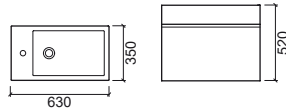

Reference	Description	€ White	€ Color
64302	FURNITURE 630x350x520mm / 13.0Kg Furniture in MDF coated melamine finish grey. Front of drawer in MDF coated oak or white lacquered sheet. Compatible with washbasin Flat 109890.	380,90€	380,90€

109890	FLAT WASHBASIN 630x350x150mm / 15.2Kg	274,14€