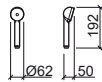

Reference Description € Chrome

5939011 **MIXA 1 FUNCTION HAND-Shower** **5,96€**
 ☞ Ø61x50x184mm / 0.3Kg
 Hand-shower in chrome ABS.

LEGEND.

☞ In box

HAND-SHOWERS

MINI MIXERS

Reference Description € White

5919100 SMILE 1 FUNCTION HAND-Shower
 ☞ Ø62x50x192mm / 1.0Kg
 Hand-shower in white ABS.