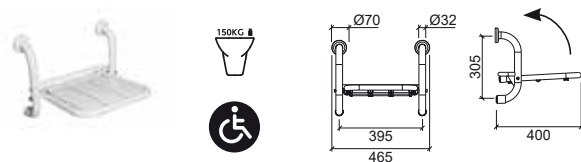

Reference	Description	€ White

48048	FOLDING SEAT FOR SHOWER	307,05€

465x400x355mm / 4.1Kg

Accessory in galvanized iron lacquered in white.
Supports weight up to 150Kg.