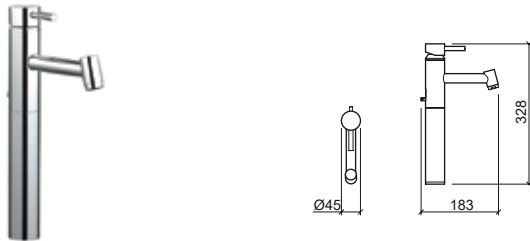

> P. 80 POP-UPS WASTE

Reference	Description	€ Chrome
5514300	LONG BASIN MIXER WITH POP-UP WASTE ☞ Ø45x193x328mm / 3.7Kg Includes flexible H/C in stainless steel mesh, VDA and fixing kit. 3 bar with full opening (50% cold + 50% warm): 6.0l/m	226,21€
5514301	LONG BASIN MIXER ☞ Ø45x147x144mm / 3.1Kg Includes flexible H/C in stainless steel mesh and fixing kit. 3 bar with full opening (50% cold + 50% warm): 6.0l/m	222,33€