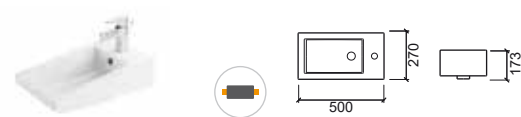

Reference	Description	€ White	€ Pergamon

146350 **50x27 URB.Y PLUS** **146,87€** **176,24€**

500x270x173mm / 10.2Kg
Semi recessed basin with tap hole.
Compatible with furniture Urb.y Plus 64602.