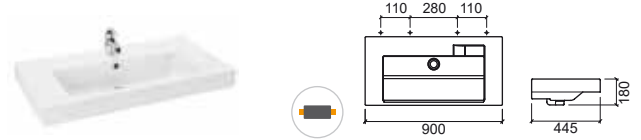

Reference	Description	€ White	€ Pergamon

108910 **90 LINHA** **252,77€** **303,31€**

900x445x180mm / 26.0Kg
Semi recessed basin with tap hole.
Includes Fixing Kit.