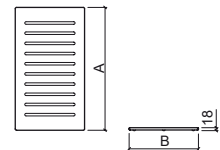

	A	B
①	100/120x75	748 535
②	100/120x80	748 584
③	100/120x90	748 684

PLATFORMS/SEATS

Reference	Description	€ Wengé
60715	① PLATFORM MORAIRA FOR 80x80 SHOWER TRAYS 660x660x15mm Phenolic plywood platform finished in Wengé . Compatible with shower tray Moraira 107650.	216,24€
60717	② PLATFORM MORAIRA FOR 100x70 SHOWER TRAYS 875x575x15mm / 5.7Kg Phenolic plywood platform finished in Wengé . Compatible with shower tray Moraira 107192.	267,76€
60718	③ PLATFORM MORAIRA FOR 120x70 SHOWER TRAYS 1070x575x15mm / 6.8Kg Phenolic plywood platform finished in Wengé . Compatible with shower tray Moraira 107202.	278,01€
60719	④ PLATFORM MORAIRA FOR 120x80 SHOWER TRAYS 1050x650x15mm Phenolic plywood platform finished in Wengé . Compatible with shower tray Moraira 107212.	313,96€