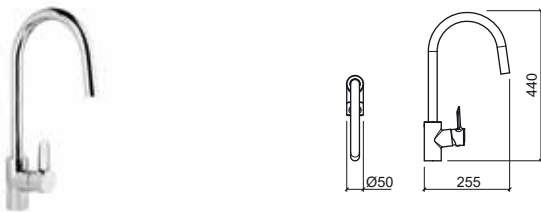

Reference	Description	€ Chrome
5373001	SINGLE LEVER WITH SWIVEL SPOUT ☞ Ø50x255x440mm / 3.1Kg Includes flexible H/C in stainless steel mesh and fixing kit. Debit at 3 Bar with 50% opening (25% cold + 25% hot): 4.5l/m 3 bar with full opening (50% cold + 50% warm): 9l/m	325,93€