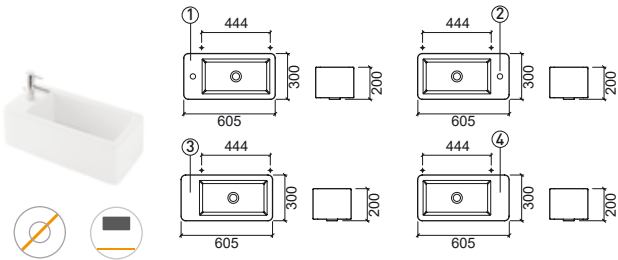

WALL HUNG BASINS

Reference Description € White

109300004D ① **RIGHT 60 NOTE WITH TAP HOLE** **276,90€**
605x300x200mm / 20.5Kg
Right wall hung basin with tap hole. Without overflow. Includes Fixing Kit. **Not compatible with Pop-Up.** Compatible pop-up Ref. 4V9711.

109300004E ② **LEFT 60 NOTE WITH TAP HOLE** **276,90€**
605x300x200mm / 20.5Kg
Left wall hung basin with tap hole. Without overflow. Includes Fixing Kit. **Not compatible with Pop-Up.** Compatible pop-up Ref. 4V9711.

109309004D ③ **RIGHT 60 NOTE** **276,90€**
605x300x200mm / 20.5Kg
Right wall hung basin without tap hole. Without overflow. Includes Fixing Kit. **Not compatible with Pop-Up.** Compatible pop-up Ref. 4V9711.

109309004E ④ **LEFT 60 NOTE** **276,90€**
605x300x200mm / 20.5Kg
Left wall hung basin without tap hole. Without overflow. Includes Fixing Kit. **Not compatible with Pop-Up.** Compatible pop-up Ref. 4V9711.