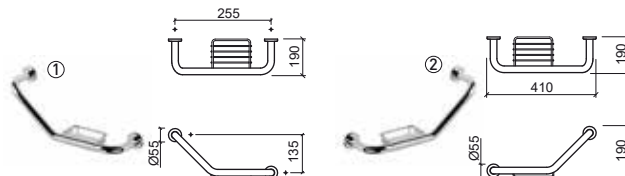

Reference	Description	€ Brass
41506	① 30 LUXE TOWEL RAIL ☞ 356X84X55mm / 0.6Kg Towel rail in brass. Includes Fixing Kit.	66,49€
41507	② 45 LUXE TOWEL RAIL ☞ 506X84X55mm / 0.6Kg Towel rail in brass. Includes Fixing Kit.	68,37€
41508	③ 60 LUXE TOWEL RAIL ☞ 656X84X55mm / 0.7Kg Towel rail in brass. Includes Fixing Kit.	70,26€

Reference	Description	€ Brass
41550	① 30 LUXE HAND RAIL ☞ 355x63xØ55mm / 0.6Kg Hand rail in brass. Includes Fixing Kit.	52,79€
41551	② 45 LUXE HAND RAIL ☞ 504x63xØ55mm / 0.7Kg Hand rail in brass. Includes Fixing Kit.	62,86€
41552	③ 60 LUXE HAND RAIL ☞ 655x63xØ55mm / 0.9Kg Hand rail in brass. Includes Fixing Kit.	68,11€

Reference	Description	€ Chrome
41501	LUXE RECTANGULAR BASKET ☞ 250x130x60mm / 0.7Kg Basket in brass. Includes Fixing Kit.	83,89€

Reference	Description	€ Chrome
41553	① LUXE GRAB BAR WITH RIGHT SOAP BASKET ☞ 410x190x190mm / 1.1Kg Grab bar in brass. Includes Fixing Kit.	107,33€
41554	② LUXE GRAB BAR WITH LEFT SOAP BASKET ☞ 410x190x190mm / 1.1Kg Grab bar in brass. Includes Fixing Kit.	107,33€

Reference	Description	€ Chrome
41502	LUXE CORNER BASKET ☞ 226x147x60mm / 0.5Kg Basket in brass. Includes Fixing Kit.	64,18€

Reference	Description	€ Chrome
41503	LUXE HOOKS [2] ☞ Ø18x30mm / 0.1Kg Hooks in brass. Includes Fixing Kit.	17,05€

LEGEND.

- ☞ Right grab bar
- ☞ Left grab bar
- ☞ In box