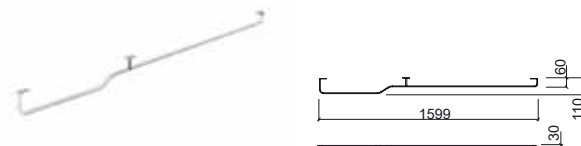

Reference	Description	€ Chrome
41606	100 HI-DDEN TOWEL RAIL 999x110x30 / 1.1Kg Aluminum towel rail.	283,35€

Reference	Description	€ Chrome
41607	160 HI-DDEN TOWEL RAIL 1599x110x30mm / 2.1Kg Aluminum towel rail.	500,43€