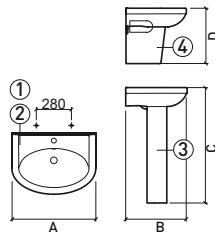

A	B	C	D
①	500	415	830	390
②	600	435	840	400