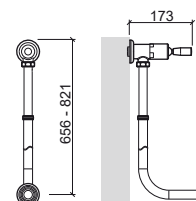

Reference	Description	€ Chrome

5192941	ECO EXTERIOR HORIZONTAL FLOW METER 3/4" WITH MEDICAL LEVER In box Ø64x173x821mm / 1.4Kg Debit at 3 Bar: 94l/m.	164,94€