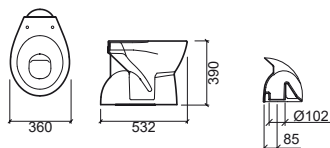

CETUS BASIC

design Suzana Nobre

Reference	Description	€ White	€ Other
135021	① F/D CLOSE-COUPLED WC 363x635x390mm / 17.2Kg Does not include Fixing Kit (ref. 400).	79,00€	
135022	② W/D CLOSE-COUPLED WC 363x629x390mm / 17.2Kg Does not include Fixing Kit (ref. 400).	79,00€	
135111	③ CISTERN 327x156x360mm / 7.2Kg Includes cover.	59,52€	
135113	③ CISTERN [SE] 327x156x360mm Includes cover.	59,52€	
33591113	ECO DISMOUNTED MECHANISM		38,30€
33593113	ECO [SE] DISMOUNTED MECHANISM		38,30€
23511	TOILET SEAT 1.9Kg Duroplast toilet seat with stainless steel hinges. With anti-bacterial protection.	38,89€	

Reference	Description	€ White
135011	F/D LOW-LEVEL WC 360x532x390mm / 14.7Kg Does not include Fixing Kit (ref. 400). > P. 286 SANITARY INSTALLATION SYSTEMS	68,02€
23511	TOILET SEAT 1.9Kg Duroplast toilet seat with stainless steel hinges. With anti-bacterial protection.	38,89€

Reference	Description	€ White
135012	W/D LOW-LEVEL WC 360x480x390mm / 14.7Kg Does not include Fixing Kit (ref. 400). > P. 286 SANITARY INSTALLATION SYSTEMS	68,02€
23511	TOILET SEAT 1.9Kg Duroplast toilet seat with stainless steel hinges. With anti-bacterial protection.	38,89€

LEGEND.

Anti-bacterial

P. 285 COMPONENTS > WH. WHITE

SANITARY WARE / 275