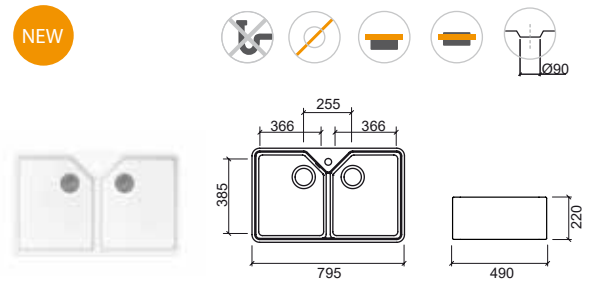

LEGEND.

- Syphon not included
- Without tap hole
- Countertop on top
- Undermount

WH. WHITE