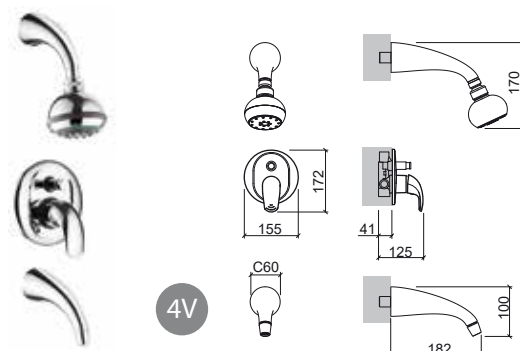

Reference Description € Chrome

5001801 4 WAY WALL MOUNTED MIXER **251,92€**

2.6Kg
Includes multifunction head-shower, spout and stem.

Reference Description € Chrome

5001801C 4 WAY WALL MOUNTED MIXER WITH INVERTER **127,97€**

155x125x172mm / 2.6Kg
3 bar with full opening (50% cold + 50% warm): lower output 25.5l/m top exit 19.5l/m