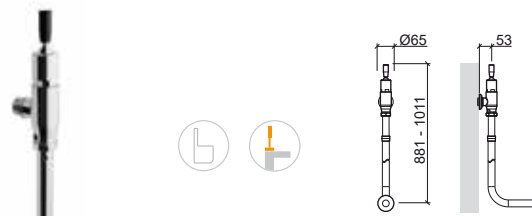

Reference Description € Chrome

5196841 **VERTICAL EXTERIOR 1" FLOW METER WITH MEDICAL LEVER** **209,76€**

Ø65x53x1011mm / 1.9Kg
Debit to 3 Bar: 99l/m.