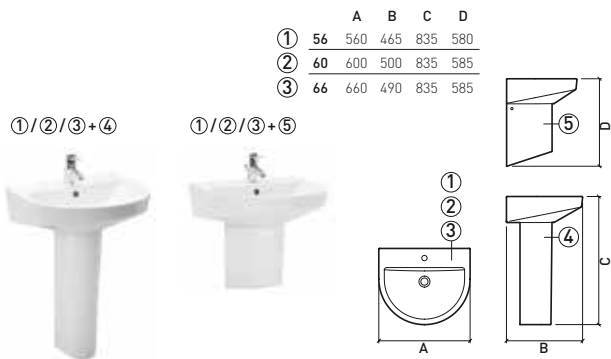

URB.Y / URB.Y PLUS

design Emanuel Rufo

Reference	Description	€ White	€ Pergamon
140300	① 56 URB.Y WASHBASIN 560x465x188mm / 15.7Kg Includes Fixing Kit.	83,23€	99,88€
140310	② 60 URB.Y WASHBASIN 600x500x193mm / 17.3Kg Includes Fixing Kit.	88,54€	106,25€
140320	③ 66 URB.Y WASHBASIN 660x490x193mm / 17.8Kg Includes Fixing Kit.	97,40€	116,86€
140200	④ URB.Y PEDESTAL 170x210x685mm / 13.2Kg	63,44€	76,15€
140220	⑤ URB.Y HALF PEDESTAL 205x300x430mm / 11.6Kg Includes Fixing Kit.	55,79€	66,93€

Reference	Description	€ White	€ Pergamon
140350	① 65 URB.Y SEMI RECESSED BASIN 650x470x190mm / 18.9Kg Includes Fixing Kit.	185,91€	223,12€
140360	② 80 URB.Y SEMI RECESSED BASIN 800x470x195mm / 23.3Kg Includes Fixing Kit.	212,49€	254,99€