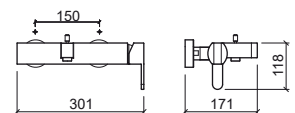

Reference	Description	€ Chrome
5450801	BATH/SHOWER MIXER	264,56€
	301x171x118mm / 3.3Kg Includes shower bracket. Flexible and hand-shower not included.