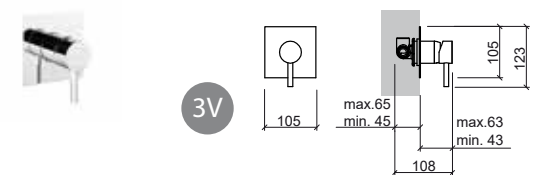

5262701 COUNTERTOP SHOWER MIXER **189,35€**

- ☞ 2.0Kg
- Possibility of application of flow reducer.

Reference Description € Chrome

5267101C 3 WAY WALL MOUNTED MIXER WITH **114,96€**

- ☞ 105x59x123mm / 0.9Kg
- 3 bar with full opening (50% cold + 50% warm): 25.0l/m