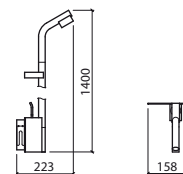

Reference	Description	€ Chrome

5112701	SHOWER MIXER WITH FIXED SHOWER ☞ 158x223x1400mm / 6.9Kg Includes flexible H/C in stainless steel mesh, case and fixing kit.	341,72€