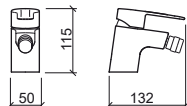

Reference	Description	€ Chrome
5580400	BIDET MIXER WITH POP-UP WASTE ☞ 50x145x115mm / 1.3Kg Includes flexible H/C in stainless steel mesh, VDA and fixing kit. 3 bar with full opening (50% cold + 50% warm): 15.0U/m	83,17€
5580401	BIDET MIXER ☞ 50x132x115mm / 1.1Kg Includes flexible H/C in stainless steel mesh and fixing kit. 3 bar with full opening (50% cold + 50% warm): 15.0U/m	76,60€