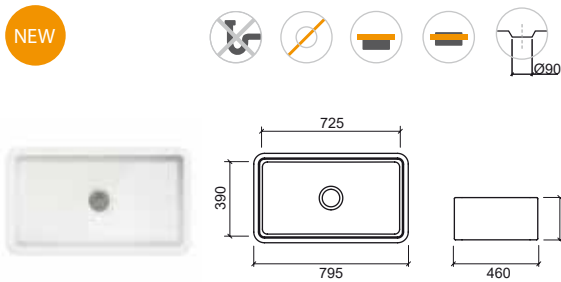

LEGEND.

- Syphon not included
- Without tap hole
- Countertop on top
- Undermount

WH. WHITE