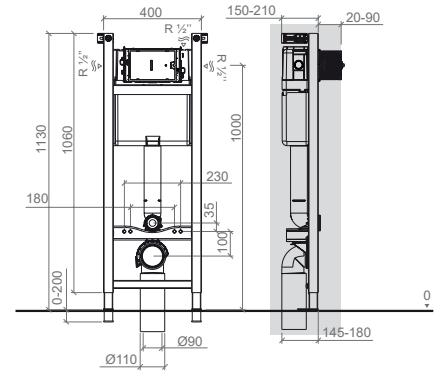

Reference	Description	€
443	METAL SUPPORT FOR WALL HUNG WC WITH 3/6L CISTERN FOR PLATE QUADRO	304,73€

400x210x1130mm / 12.8Kg
Compatible with plate Quadro.