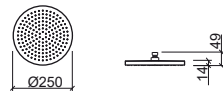

Reference Description € Chrome

5869111 Ø250 FACE SHOWER-HEAD **222,63€**

☞ Ø250x49mm / 0.9Kg

ABS and stainless steel head-shower with silicone water outlets.