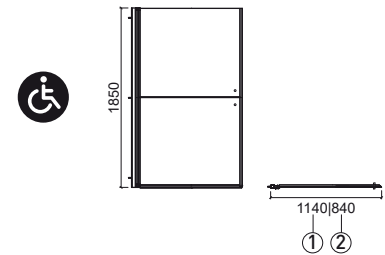

-  840x1140mm / 26.7Kg
Reversible 6 mm tempered glass doors with magnetic closure.
Chrome-plated aluminum profile. Compatible with shower tray 120x90.

LEGEND.

 In box

EASY

design Suzana Nobre

Reference	Description	€ Chrome
5368301	EASY BASIN MIXER WITH MEDICAL LEVER AND POP-UP WASTE 47x181x243mm / 1.8Kg Includes flexible H/C in stainless steel mesh and fixing kit.	150,81€