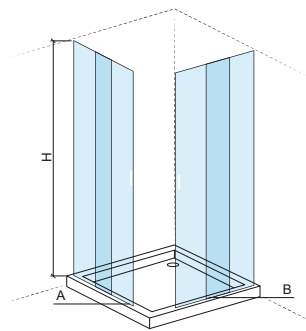

Reference	Description	€ CR Glass	€ WH Glass
893010	① VERSUS 75 750x750x1900mm / 35.9Kg 4mm tempered glass partition with magnetic closure. Adjustable profiles from 0 to 20mm in aluminum with chrome or white lacquer finish. Compatible with shower tray 75x75.	515,44€	510,08€

893030	② VERSUS 80 800x800x1900mm / 38.4Kg 4mm tempered glass partition with magnetic closure. Adjustable profiles from 0 to 20mm in aluminum with chrome or white lacquer finish. Compatible with shower tray 80x80.	526,15€	520,79€

893040	③ VERSUS 90 900x900x1900mm / 42.4Kg 4mm tempered glass partition with magnetic closure. Adjustable profiles from 0 to 20mm in aluminum with chrome or white lacquer finish. Compatible with shower tray 90x90.	567,94€	561,51€

	A	B	H	MIN	MAX
①	75x75	750	750	1900	740 760
②	80x80	800	800	1900	790 810
③	90x90	900	900	1900	890 910

Reference	Description	€ CR Glass	€ WH Glass
894000	① VERSUS CORNER 90x70 900x700x1900mm / 38.2Kg 4mm tempered glass partition with magnetic closure. Adjustable profiles from 0 to 20mm in aluminum with chrome or white lacquer finish. Compatible with shower tray Waterline 90x70 107442.	547,19€	534,80€