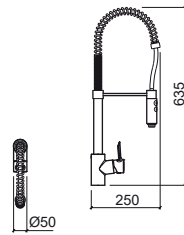

LEGEND.

☞ In box

TORUS

TUBE

Reference	Description	€ Chrome
5374201	SINGLE LEVER WITH SPRING SWIVEL SPOUT PULL-OUT 2 FUNCTIONS SHOWER AND HOOK ☞ Ø50x250x635mm / 5.0Kg Includes flexible H/C in stainless steel mesh and fixing kit. Debit at 3 Bar with 50% opening (25% cold + 25% hot): 4.5l/m 3 bar with full opening (50% cold + 50% warm): 9l/m	541,83€