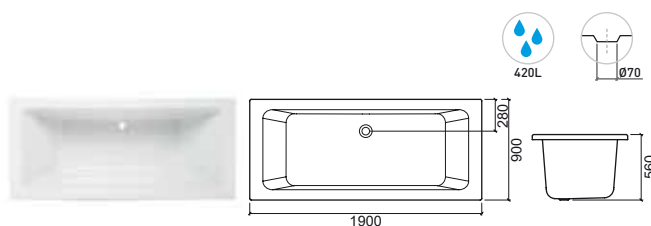

LEGEND.

- Bathtub capacity
- Top System
- Right hydro engine
- Left hydro engine
- In box
- Packed with mask