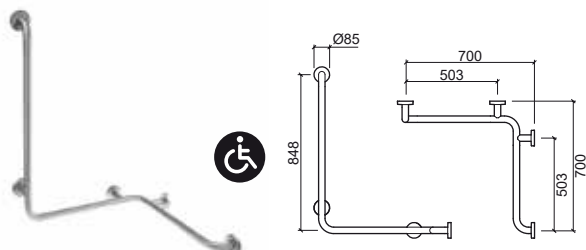

Reference Description € Inox

42958 **ANGLE VERTICAL LATERAL HAND BAR** **296,44€**

745x745x945mm / 3.9Kg
Brushed stainless steel support.