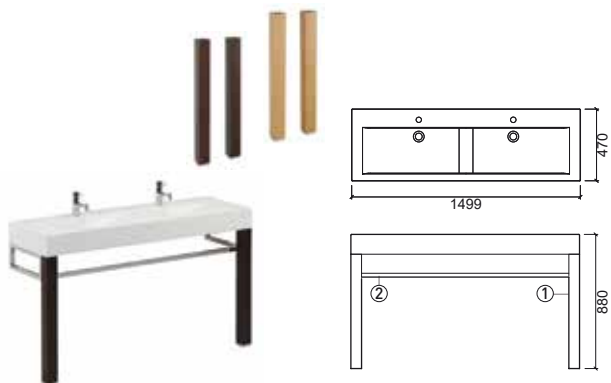

Reference	Description	€ White	€ Color
68032	① PAIR OF LEGS 70x70x750mm / 5.8Kg Pair of legs in water-repellent MDF coated finished in Panga-Panga or Beech. Compatible with wall hung basin Plan 108830.		243,25€
5A080383	② 150 PLAN ACCESSORIES 1450x400x150mm / 5.2Kg Chrome plated brass accessories. Compatible with wall hung basin Plan 108830.		318,69€
108830	150 PLAN WASHBASIN 1500x430x130mm / 50.Kg In white or pergamon.	272,70€	327,24€

Reference	Description	€ White	€ Color
68032	① PAIR OF LEGS 70x70x750mm / 5.8Kg Pair of legs in water-repellent MDF coated finished in Panga-Panga or Beech. Compatible with wall hung basin Plan 108820.		243,25€
5A080382	② 100 PLAN ACCESSORIES 995x400x150mm / 4.2Kg Chrome plated brass accessories. Compatible with wall hung basin Plan 108820.		274,73€
108820	100 PLAN WASHBASIN 1000x480x135mm / 31.4Kg In white or pergamon.	193,17€	231,80€