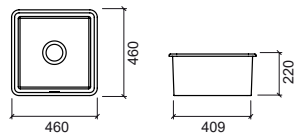

VALET

Reference	Description	€ White
734000V	VALET SINK 1 BOWL 46x46 SQUARE W/POP-UP WASTE 460x460x220mm Sink top for kitchen in Fireclay. Pop-up included Ø90 Ref. 473511. Compatible syphon Ref. 470100. [-] Check availability.	233,45€

Reference	Description	€ White
738000V	VALET SINK 1 BOWL ø44 CIRCULAR W/POP-UP WASTE ø445xø380x195mm Sink top for kitchen in Fireclay. Pop-up included Ø90 Ref. 473811. Compatible syphon Ref. 470100. [-] Check availability.	213,15€

NEW

NEW

Reference	Description	€ White
733000V	VALET SINK 1/2 BOWL 24x46 W/POP-UP WASTE 234x460x220mm Sink top for kitchen in Fireclay. Pop-up included Ø90 Ref. 473511. Compatible syphon Ref. 470100. [-] Check availability.	172,55€

NEW

LEGEND.

Syphon not included

Without tap hole

Countertop on top

Undermount

WH. WHITE