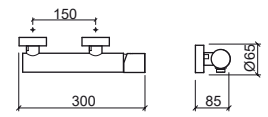

Reference	Description	€ Chrome
5540701	SHOWER MIXER	138,96€

300x85xØ65mm / 1.9Kg
Does not include flexible shower and shower holder.