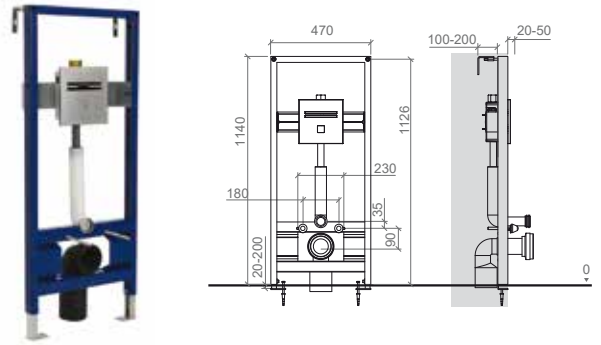

Reference Description €

5E12077 PLAN WITH INFRARED AND BATTERY 701,18€

470x250x1140mm / 18.9Kg
3/6L support electronic for wall hung WC.
With battery.

5E12078 PLAN WITH INFRARED AND TRANSFORMER 716,59€

470x100x1140mm / 18.9Kg
3/6L support electronic for wall hung WC.
With transformer.