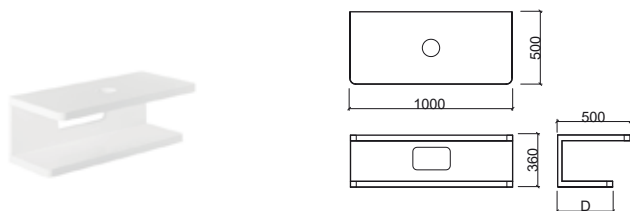

Reference	Description	€ White
61601	100 HI-DDEN BALCON 1000x500x360mm / 26.0Kg White lacquered MDF furniture. Compatible with washbasin Hi-d-den 109930 and Sanlife mirror 100x80 61970.	449,05€
109930	66 HI-DDEN WASHBASIN 660x437x135mm / 17.5Kg	300,48€

Reference	Description	€ White
61602	160 HI-DDEN BALCON 1600x500x360mm / 40.0Kg White lacquered MDF furniture. Compatible with washbasin Hi-d-den 109940 and Sanlife mirror 160x80 61972.	666,25€
109940	120 HI-DDEN WASHBASIN 1210x354x118mm / 29.5Kg	352,49€