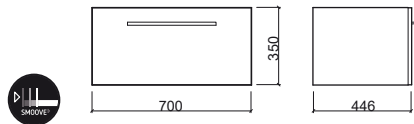

Reference	Description	€ Wh/Cr	€ + Colors
65220	70 ÁREA FURNITURE	278,76€	278,76€
	700x350x446mm / 18.3Kg Melamine coated furniture in high gloss finish in white, cuzco, red * or black * (with aluminum handles) or hpl coated in beige or tulipier fumé * (both with integrated handle). + colors: Mobile in water-repellent agglomerated PET-coated with matte finish in grey or wenge * (with aluminum handles). Washbasin Compatible Área 109970. * Finishing on request. Check availability.		

109970	71 ÁREA WASHBASIN	171,62€	
	705x460x155mm / 14.5Kg Washbasin available in white.		

695220	70 ÁREA PACK	517,03€	517,03€
	44.0Kg Pack furniture 70 + washbasin 71 Available colors: white, cuzco, red*, black*, beige or tulipier fumé*. + colors: grey or wengué*. * Finishing on request. Check availability.		

695270	70 ÁREA PACK	605,87€	605,87€
	44.0Kg Pack furniture 70 + washbasin 71 + mirror 70 Available colors: white, cuzco, red*, black*, beige or tulipier fumé*. + colors: grey or wengué*. * Finishing on request. Check availability.