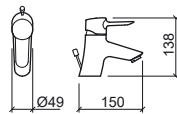

TORUS

> P. 80 POP-UPS WASTE

Reference	Description	€ Chrome
5370300	BASIN MIXER WITH POP-UP WASTE ☞ Ø49x150x138mm / 31.4Kg Includes flexible H/C in stainless steel mesh, VDA and fixing kit.	97,72€
5370301	BASIN MIXER ☞ Ø49x150x138mm / 31.4Kg Includes flexible H/C in stainless steel mesh and fixing kit.	92,07€

Reference	Description	€ Chrome
5370400	BIDET MIXER WITH POP-UP WASTE ☞ Ø49x141x138mm / 25.6Kg Includes flexible H/C in stainless steel mesh, VDA and fixing kit.	97,72€
5370401	BIDET MIXER ☞ Ø49x141x138mm / 25.6Kg Includes flexible H/C in stainless steel mesh and fixing kit.	92,07€

Reference	Description	€ Chrome
5371001	COLD OPEN BASIN MIXER ☞ Ø49x150x138mm / 12.0Kg Includes flexible H/C in stainless steel mesh and fixing kit.	96,45€

Reference	Description	€ Chrome
5370801	BATH/SHOWER MIXER WITH HAND-SHOWER ☞ 220x186x118mm / 2.5Kg Includes Omega 1 function hand-shower, 1.70m flexible and adjustable support.	131,47€