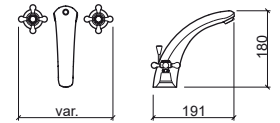

> P. 80 POP-UPS WASTE

Reference	Description	€ Chrome	Reference	Description	€ Chrome
5170310	CERAMIC HEAD BASIN MIXER WITH POP-UP WASTE ☞ 171x139x124mm / 2.0Kg Includes flexible H/C in stainless steel mesh, VDA and fixing kit.	115,27€	5171310	3 HOLES CERAMIC HEAD BIDET MIXER WITH POP-UP WASTE ☞ 191x180mm / 2.7Kg Includes flexible H/C in stainless steel mesh, VDA and fixing kit.	144,13€
5170311	CERAMIC HEAD BASIN MIXER ☞ 171x139x124mm / 1.4Kg Includes flexible H/C in stainless steel mesh and fixing kit.	92,25€	5171360	3 HOLES TRADITIONAL HEAD BIDET MIXER WITH POP-UP WASTE ☞ 191x180mm / 2.7Kg Includes flexible H/C in stainless steel mesh, VDA and fixing kit.	144,01€
5170360	TRADITIONAL HEAD BASIN MIXER WITH POP-UP WASTE ☞ 171x139x124mm / 2.0Kg Includes flexible H/C in stainless steel mesh, VDA and fixing kit.	103,04€			
5170361	TRADITIONAL HEAD BASIN MIXER ☞ 171x139x124mm / 1.4Kg Includes flexible H/C in stainless steel mesh and fixing kit.	79,91€