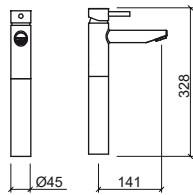

- ☞ Ø45x176x328mm / 2.5Kg
- Includes flexible H/C in stainless steel mesh and fixing kit.
- 3 bar with full opening (50% cold + 50% warm): 16.8l/m
- Possibility of application of flow reducer.

Reference	Description	€ Chrome
-----------	-------------	----------