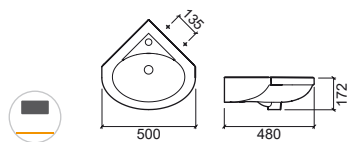

Reference	Description	€ White
135700	CETUS BASIC	55,25€

500x480x172mm / 10.9Kg
Wall hung basin with tap hole.
Includes Fixing Kit.