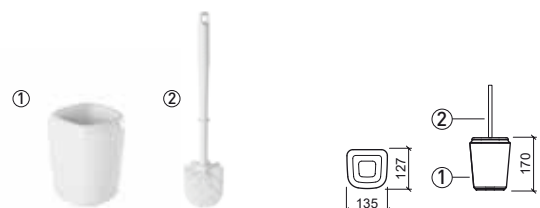

Reference	Description	€ White	€ Color

4009	① SÉRIE I TOILET BRUSH HOLDER 135x127x170mm / 1.8Kg Toilet brush holder in vitreous china. Available colors: white, grey, almond, green, blue, pink and pergamon. Includes Fixing Kit.	14,13€	16,95€

4011	② TOILET BRUSH 0.2Kg	4,02€