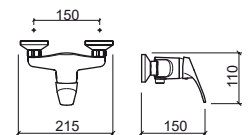

Reference	Description	€ Chrome
5570701	SHOWER MIXER WITH HAND-SHOWER In box 215x150x110mm / 1.5Kg Includes 1 function hand-shower, flexible 1.75m stainless steel mesh and shower holder. 3 bar with full opening (50% cold + 50% warm): 11.0U/m	50,74€