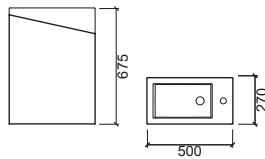

Reference	Description	€ White	€ Color
64602	URB.Y PLUS FURNITURE ☞ 500x270x675mm / 14.9Kg HPL coated water-repellent furniture in white, oak or red finish. Compatible with washbasin Urb.y Plus 146350.	315,61€	315,61€

146350	URB.Y PLUS WASHBASIN ☞ 500x270x173mm / 10.2Kg In white or pergamon.	146,87€	176,24€