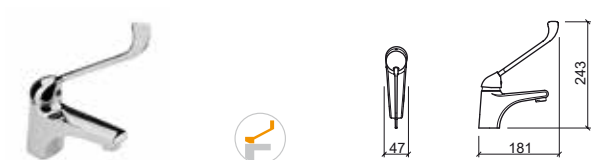

-  840x1140mm / 26.7Kg
Reversible 6 mm tempered glass doors with magnetic closure.
Chrome-plated aluminum profile. Compatible with shower tray 120x90.

LEGEND.

 In box

EASY

design Suzana Nobre

Reference	Description	€ Chrome
5368301	EASY BASIN MIXER WITH MEDICAL LEVER AND POP-UP WASTE 47x181x243mm / 1.8Kg Includes flexible H/C in stainless steel mesh and fixing kit.	150,81€