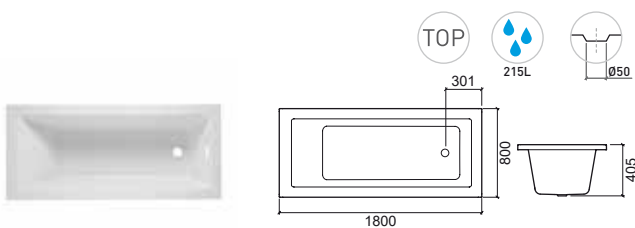

LEGEND.

☐ Packed with mask

📦 In box

🔴 Left hydro engine

🟢 Right hydro engine

💧 Bathtub capacity

> P. 143 PANELS > P. 144 POP-UPS > P. 144 SUPPORTING FEET/CHASSIS > P. 145 HANDLES

Reference	Description	€ White	€ Black	Reference	Description	€ White	€ Black
806100	180x80 VÉRTICE □ 1800x800x405mm / 29.5Kg Acrylic bathtub compatible with pop-up ø50 Ref. 49011. Available colors: white . Headrest Ref. 805606. Compatible feet: 811. Compatible panels: 805101 + 805102 / 800302. Compatible handles: 8001, 8002, 8012.	272,33€		806200	190x90 VÉRTICE □ 1900x900x405mm / 31.5Kg Acrylic bathtub compatible with pop-up ø50 Ref. 49011. Available colors: white . Headrest Ref. 805606. Compatible feet: 813. Compatible panels: 806201 + 806202. Compatible handles: 8001, 8002, 8012.	286,25€	
82610100 82610200	180x80 VÉRTICE X90 SYSTEM WHITE KIT 1800x800x405mm / 43.9Kg Acrylic Bathtub with pop-up ø50 Ref. 490 included. Available colors: white . Headrest Ref. 805606. With chassis mounted. Compatible panels: 805101 + 805102 / 800302. Compatible handles: 8001, 8002, 8012.	1 070,71€		82620100 82620200	190x90 VÉRTICE X90 SYSTEM WHITE KIT 1900x900x405mm / 58.5Kg Acrylic Bathtub with pop-up ø50 Ref. 490 included. Available colors: white . Headrest Ref. 805606. With chassis mounted. Compatible panels: 806201 + 806202. Compatible handles: 8001, 8002, 8012.	1 085,33€	
82610111 82610211	180x80 VÉRTICE X90 SYSTEM CHROME KIT 1800x800x405mm / 43.9Kg Acrylic Bathtub with pop-up ø50 Ref. 490 included. Available colors: white . Headrest Ref. 805606. With chassis mounted. Compatible panels: 805101 + 805102 / 800302. Compatible handles: 8001, 8002, 8012.	1 060,47€		82620111 82620211	190x90 VÉRTICE X90 SYSTEM CHROME KIT 1900x900x405mm / 58.5Kg Acrylic Bathtub with pop-up ø50 Ref. 490 included. Available colors: white . Headrest Ref. 805606. With chassis mounted. Compatible panels: 806201 + 806202. Compatible handles: 8001, 8002, 8012.	1 075,10€	
84610111 84610211	180x80 VÉRTICE TOP SYSTEM CHROME KIT 1800x800x405mm Acrylic Bathtub with pop-up ø50 Ref. 490 included. Available colors: white . Headrest Ref. 805606. With chassis mounted. Compatible panels: 805101 + 805102 / 800302. Compatible handles: 8001, 8002, 8012.	3 115,58€		84620111 84620211	190x90 VÉRTICE TOP SYSTEM CHROME KIT 1900x900x405mm / 63.0Kg Acrylic Bathtub with pop-up ø50 Ref. 490 included. Available colors: white . Headrest Ref. 805606. With chassis mounted. Compatible panels: 806201 + 806202. Compatible handles: 8001, 8002, 8012.	3 130,21€	
805606	VÉRTICE HEADREST 269x176x60mm / 0.7Kg Polyurethane headrest for Vértice bathtub. Available colors: black .		81,91€	805606	VÉRTICE HEADREST 269x176x60mm / 0.7Kg Polyurethane headrest for Vértice bathtub. Available colors: black .		81,91€