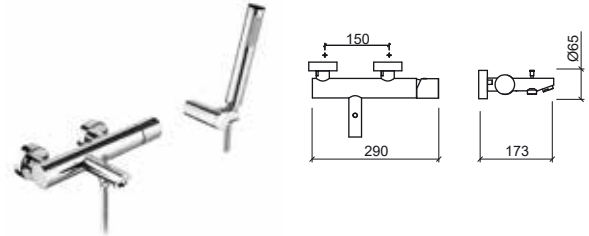

Reference	Description	€ Chrome
5450701	SHOWER MIXER	210,17€
	301x100x118mm / 1.9Kg Includes shower bracket. Flexible and hand-shower not included.	

LEGEND.

SINGLE PLUS

> P. 80 POP-UPS WASTE

Reference	Description	€ Chrome
5060801	BATH/SHOWER MIXER WITH HAND-SHOWER ☞ 290x173xØ65mm / 2.5Kg Includes flexible hand-shower and shower holder.	172,70€