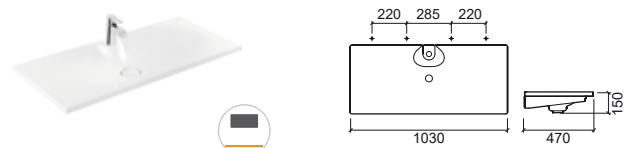

Reference Description € White

1. **108440** 103 CLEAN **267,29€**
   1030x470x150mm / 26.4Kg
   Wall hung basin with tap hole with valve always open.
   Without overflow. Includes Fixing Kit. **Not compatible with Pop-Up.**
   Compatible pop-up Ref. 49800. Compatible with furniture Clean 103 65720.