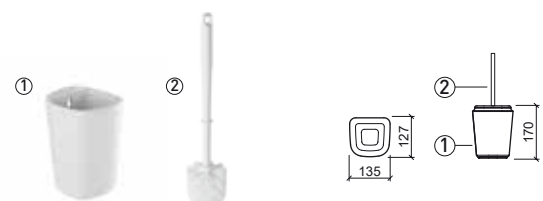

Reference	Description	€ White	€ Color

4309	① SÉRIE A TOILET BRUSH HOLDER 135x127x170mm / 1.3Kg Toilet brush holder in vitreous china. Available colors: white, grey, almond, green, blue, pink and pergamon. Includes Fixing Kit.	14,05€	16,87€

4011	② TOILET BRUSH 0.2Kg	4,02€