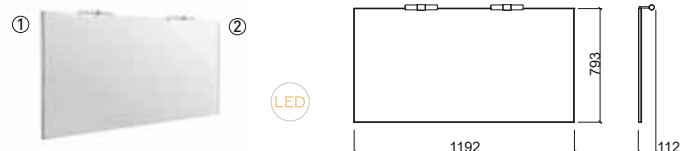

Reference	Description	€ Color
65171	① 120 ÁREA MIRROR WITH LIGHT 1192x793x112mm / 19.0Kg Led G9 - 40W. Mirror with 2 lights.	162,50€
6A547000	② ILUMINATION 0.4Kg Chromed. With 2 lights fixture with 4 led lamps 6W/230V.	42,52€