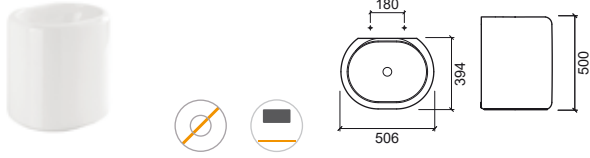

LEGEND.

Not compatible with Pop-Up Without tap hole Wall hung

WH. WHITE

WALL HUNG BASINS

Reference	Description	€ White
-----------	-------------	---------

123330	50x38x50 STATUS 	379,83€
<p> 506x394x500mm / 32.3Kg Wall hung basin without tap hole. Without overflow. Includes Fixing Kit. Not compatible with Pop-Up. Compatible pop-up Ref. 4V9711.</p>		