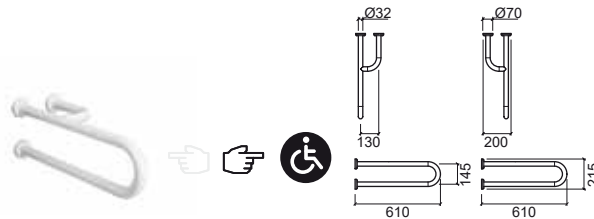

Reference	Description	€ White
48060	RIGHT/LEFT 60 HAND BAR	107,09€
48061	FOR WASH BASIN 200x610x215mm / 2.8Kg Accessory in galvanized iron lacquered in white.