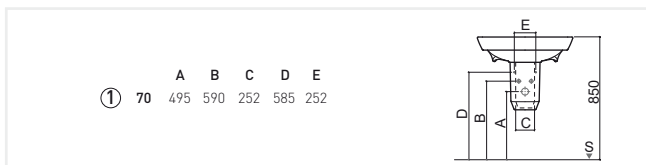

 Wall hung  Slowclose  Anti-bacterial

MILLENNIUM

design Suzana Nobre

MILLENNIUM

design Suzana Nobre

Reference	Description	€ White	€ Pergamon
105320	① 70 WASHBASIN ☞ 715x560x210mm / 21.7Kg Includes Fixing Kit.	205,48€	246,09€
105200	② PEDESTAL ☞ 235x240x650mm / 20.2Kg	152,80€	183,27€
105220	③ HALF PEDESTAL ☞ 310x275x310mm / 8.9Kg Includes Fixing Kit.	123,45€	148,25€