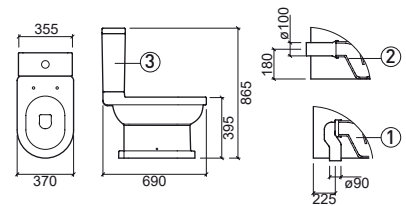

	A	B	C	D
①	580	460	835	260
②	690	525	865	285
③	780	555	905	285

> P. 373 FURNITURE

Reference	Description	€ White
117021	① F/D CLOSE-COUPLED WC 370x690x430mm / 29.8Kg Includes Fixing Kit and siphon.	271,88€
117022	② W/D* CLOSE-COUPLED WC 370x690x430mm / 29.8Kg Includes Fixing Kit. *Does not include siphon MSKT1715.	271,88€
117111LM	③ CISTERN 353x153x417mm / 13.7Kg Includes cover. Includes 3/6L mechanism.	211,99€
21731	SLOWCLOSE TOILET SEAT 4.2Kg Duroplast toilet seat with stainless steel hinges. With anti-bacterial protection.	125,76€
21711	TOILET SEAT 4.0Kg Duroplast toilet seat with stainless steel hinges. With anti-bacterial protection.	87,71€
MSKT1715	'P' TRAP PAN CONNECTOR	6,61€