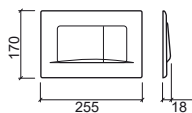

PLATES

Reference	Description	€ White	€ Color
40013	PLAN	34,00€	49,27€
	☞ 255x18x170mm / 0.8Kg Plate for 3/6L countertop cistern. Finishing in white, chrome and satin chrome. Compatible with: Sanfix, Sanflush, Switch, Wallfit, Sanspace and Sanbest.