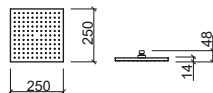

Reference Description € Chrome

5879111 QUADRA SHOWER-HEAD **222,63€**

☞ 250x250x48mm / 1.2Kg

ABS and stainless steel head-shower with silicone water outlets.