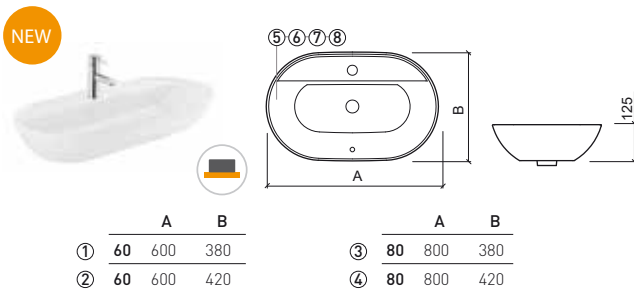

> P. 388 FURNITURE

LEGEND.

Not compatible with Pop-Up

Without tap hole

Vessel

WH. WHITE

VESSEL BASINS

Reference	Description	€ White
136380 ①	60x38 SANLIFE WITH TAP HOLE 600x380x125mm / 10.2Kg Vessel basin with tap hole. Compatible with furniture Sanlife 100 691992 and Sanlife 160 691998.	193,21€
136780 ②	60x42 SANLIFE WITH TAP HOLE 600x420x125mm / 10.2Kg Vessel basin with tap hole. Compatible with furniture Sanlife 100 691992 and Sanlife 160 691998.	199,88€
136390 ③	80x38 SANLIFE WITH TAP HOLE 800x380x141mm / 14.1Kg Vessel basin with tap hole. Compatible with furniture Sanlife 100 691992.	222,53€
136790 ④	80x42 SANLIFE WITH TAP HOLE 800x420x125mm / 15.3Kg Vessel basin with tap hole. Compatible with furniture Sanlife 100 691992.	229,19€