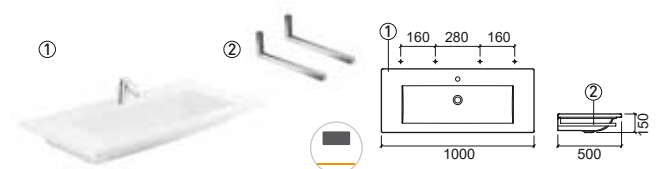

Reference Description € White € Pergamon

109870 ① **100 PALM** **296,89€ 356,27€**
1000x500x150mm / 27.1Kg
Wall hung basin with tap hole. Without overflow. Includes Fixing Kit. **Not compatible with Pop-Up.** Compatible pop-up Ref. 4V9711. Compatible with towel rail Palm 404041.

404041 ② **PALM TOWEL RAIL PAIR** **103,90€**
1.2Kg
Towel rail pair in **chromed** brass for Palm 80, 100 and 120.