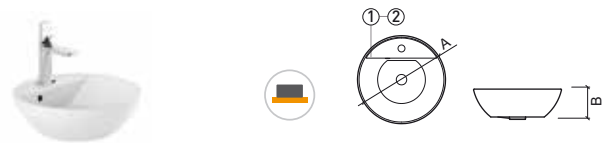

Reference	Description	€ White
136370	① Ø38 SANLIFE WITH TAP HOLE	126,59€
	Ø380x120mm Vessel basin with tap hole. Compatible with furniture Sanlife 100 691992 e Sanlife 160 691998.	

136770	② Ø42 SANLIFE WITH TAP HOLE	132,57€
	Ø420x143mm / 7.6Kg Vessel basin with tap hole. Compatible with furniture Sanlife 100 691992 e Sanlife 160 691998.	

	A	B
①	38	120
②	42	143

NEW