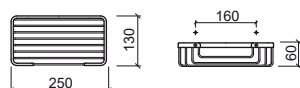

Reference	Description	€ Chrome
41501	LUXE RECTANGULAR BASKET ☞ 250x130x60mm / 0.7Kg Basket in brass. Includes Fixing Kit.	83,89€