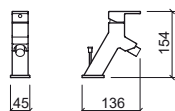

Reference	Description	€ Chrome

5490400 BIDET MIXER WITH POP-UP WASTE 168,95€

45x136x154mm / 1.8Kg
Includes flexible H/C in stainless steel mesh, VDA and fixing kit.