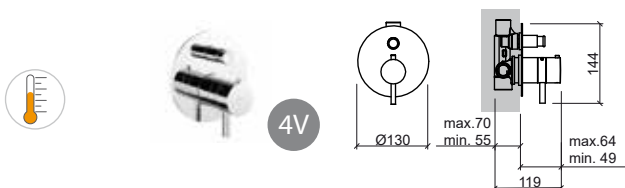

Reference	Description	€ Chrome
5264801C	4 WAY WALL MOUNTED THERMOSTATIC MIXER WITH ROUNDED MIRROR ☞ Ø130x64x144mm / 1.5Kg 3 bar with full opening (50% cold + 50% warm): lower output 23.0l/m top exit 17.0l/m	283,35€