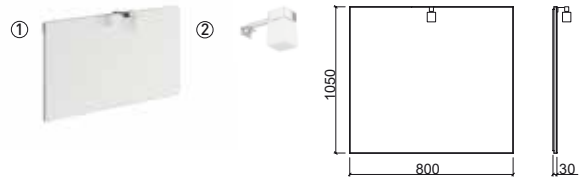

Reference	Description	€ White	€ Color
64701	80 PALM FURNITURE 📦 770x501x860mm / 27.8Kg Furniture in water-repellent agglomerate coated with melamine with white finish and doors in water-repellent agglomerate coated with thermo-laminate with white, grey, red, beech or wenge finish. Compatible with washbasin Palm 109830.	343,41€	343,41€
109830	80 PALM WASHBASIN 📦 800x500x145mm / 20.5Kg In white or pergamon.	238,58€	286,30€
694738	80 PALM PACK 📦 48.3Kg Pack furniture 80 + washbasin 80	558,88€	558,88€

Reference	Description	€ Color
63870	① 80x105 PALM MIRROR WITH LIGHT 📦 800x1050x30mm / 22.8Kg Led G9 - 40W. Mirror with 1 light.	215,72€
6A387000	② ILLUMINATION 📦 0.4Kg 1 halogen lamp with 40W/230V.	57,24€