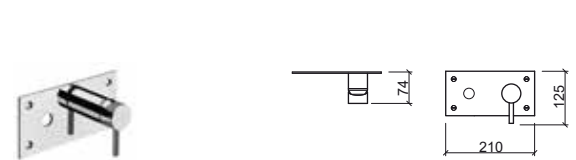

Reference Description € Chrome

5317701 3 WAY WALL MOUNTED MIXER FOR FACE KIT 5R890701 263,24€

210x74x125mm / 2.3Kg
Includes flexible H/C in stainless steel mesh, fixing kit.

Reference Description € Chrome

5312341 COUNTERTOP BASIN TIMER TAP 223,81€

210x149x118mm / 1.9Kg
Includes flexible H/C in stainless steel mesh, case and fixing kit.
Debit to 3 Bar: 4 a 13l/m (adjustable flow rate). You can acquire the horizontal position (with right or left spout) or vertical position.