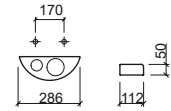

Reference	Description	€ White	€ Color

- **42501** ④ **SOAP DISH** **17,33€** **17,33€**
  286x112x50 / 0.2Kg
  ABS soap dish with finished in **white, yellow or blue**.
  Includes Fixing Kit.