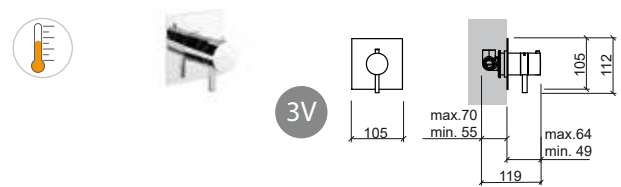

Reference	Description	€ Chrome
5267601C	4 CENTRAL WAY WALL MOUNTED MIXER WITH RECTANGULAR MIRROR ☞ 105x50x168mm / 1.4Kg 3 bar with full opening (50% cold + 50% warm): 19.0l/m	243,45€

Reference	Description	€ Chrome
5268701C	3 WAY WALL MOUNTED THERMOSTATIC MIXER WITH SQUARE MIRROR ☞ 105x64x112mm / 1.1Kg 3 bar with full opening (50% cold + 50% warm): 25.0l/m	217,65€

Reference	Description	€ Chrome
5264701C	3 WAY WALL MOUNTED THERMOSTATIC MIXER WITH ROUNDED MIRROR ☞ Ø130x64mm / 1.1Kg 3 bar with full opening (50% cold + 50% warm): 25.0l/m	217,65€

Reference	Description	€ Chrome
5266801C	4 WAY WALL MOUNTED THERMOSTATIC MIXER WITH RECTANGULAR MIRROR ☞ 105x83x158mm / 1.6Kg 3 bar with full opening (50% cold + 50% warm): lower output 23.0l/m top exit 17.0l/m	283,35€

Reference	Description	€ Chrome
5264801C	4 WAY WALL MOUNTED THERMOSTATIC MIXER WITH ROUNDED MIRROR ☞ Ø130x64x144mm / 1.5Kg 3 bar with full opening (50% cold + 50% warm): lower output 23.0l/m top exit 17.0l/m	283,35€

Reference	Description	€ Chrome
5266601C	5 WAY WALL MOUNTED THERMOSTATIC MIXER WITH RECTANGULAR MIRROR ☞ 105x61x158mm / 1.6Kg 3 bar with full opening (50% cold + 50% warm): 19.0l/m	298,23€

Reference	Description	€ Chrome
5264601C	5 WAY WALL MOUNTED THERMOSTATIC MIXER WITH ROUNDED MIRROR ☞ Ø130x61x147mm / 1.6Kg 3 bar with full opening (50% cold + 50% warm): 19.0l/m	298,23€

LEGEND.

Thermostatic mixer   In box