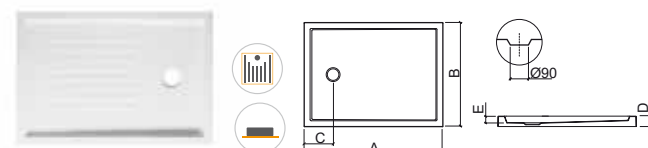

Reference	Description	€ WH texture
803250	① 150x70 PIANO SHOWER TRAY 1500x700x75mm / 18.0Kg With internal depth of 60mm. Compatible with waste 49911.	172,44€
803260	② 150x75 PIANO SHOWER TRAY 1500x750x75 / 22.0Kgmm With internal depth of 60mm. Compatible with waste 49911.	176,50€
803270	③ 150x80 PIANO SHOWER TRAY 1500x800x75mm / 19.0Kg With internal depth of 60mm. Compatible with waste 49911.	180,56€
803280	④ 150x90 PIANO SHOWER TRAY 1500x900x75mm / 22.0Kg With internal depth of 60mm. Compatible with waste 49911.	184,62€

	A	B	C	D	E
①	150	1500	700	250	75 60
②	150	1500	750	250	75 60
③	150	1500	800	250	75 60
④	150	1500	900	250	75 60

NEW