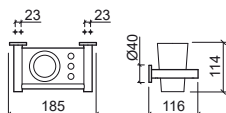

Reference	Description	€ Chrome

41103 **PRESTIGE HOOK** **20,27€**

Ø40x51mm / 0.1Kg
Hook in brass.
Includes Fixing Kit.

Reference	Description	€ Chrome

41116 **PRESTIGE GLASS/TEETH BRUSH HOLDER** **86,69€**

185x116x114mm / 1.1Kg
Glass/teeth brush holder in brass and frosted glass.
Includes Fixing Kit.