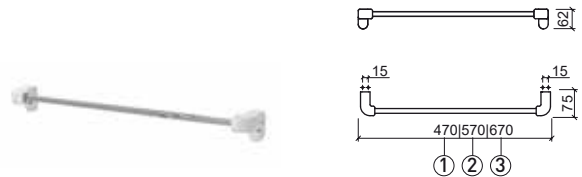

Reference	Description	€ White

41700 VINTAGE SOAP DISH **26,20€**

185x110x35mm / 1.0Kg
Soap dish in vitreous china.
Includes Fixing Kit.

Reference	Description	€ White

41721 VINTAGE SOAP DISH WITH BIDET TOWEL RAIL **49,68€**

192x110x100mm / 1.1Kg
Soap dish in vitreous china. Towel rail in chromed brass.
Includes Fixing Kit.

Reference	Description	€ White	€ Glass

41713 ① SABONETEIRA C/COPO VINTAGE **42,62€**

200x100x125mm / 1.1Kg
Soap dish em vitreous china. Compatible with glass cup
Vintage 6A8600. Includes Fixing Kit.

6A8600 ② VINTAGE/COMBY CUP **17,24€**

Ø70x93mm / 0.2Kg
Available colors: **translucent glass.**

Reference	Description	€ White

41703 VINTAGE HOOK **39,00€**

200x65x50mm / 0.4Kg
Hook in vitreous china and chromed brass.
Includes Fixing Kit.

Reference	Description	€ White

41706 ① 40 VINTAGE TOWEL RAIL **35,87€**

470x75x62mm / 0.6Kg
Supports in vitreous china. Towel rail in chromed brass. Includes Fixing Kit.

41707 ② 50 VINTAGE TOWEL RAIL **38,66€**

570x75x62mm / 0.6Kg
Supports in vitreous china. Towel rail in chromed brass. Includes Fixing Kit.

41708 ③ 60 VINTAGE TOWEL RAIL **45,24€**

670x75x62mm / 0.6Kg
Supports in vitreous china. Towel rail in chromed brass. Includes Fixing Kit.