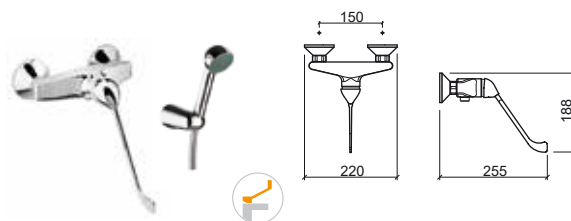

 220x216x228mm / 2.3Kg

Includes Mixa hand-shower, flexible 1.75m stainless steel mesh and shower holder.

Reference	Description	€ Chrome
-----------	-------------	----------

5368301	BASIN MIXER WITH MEDICAL LEVER	150,81€
----------------	---------------------------------------	----------------

 47x181x243mm / 1.8Kg

Includes flexible H/C in stainless steel mesh and fixing kit.

Reference	Description	€ Chrome
-----------	-------------	----------

5365701	SHOWER MIXER WITH MEDICAL LEVER AND HAND-SHOWER	163,73€
----------------	--	----------------

 220x255x188mm / 1.8Kg

Includes Mixa hand-shower, flexible 1.75m stainless steel mesh and shower holder.

LEGEND.

> P. 80 POP-UPS WASTE

Reference	Description	€ Chrome
-----------	-------------	----------

5340300 **BASIN MIXER WITH POP-UP WASTE** **82,85€**