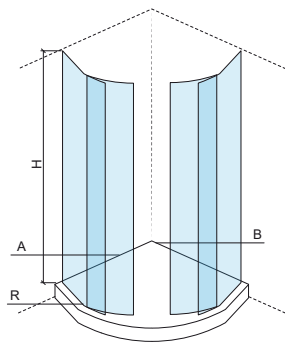

LEGEND.

In box

WH. WHITE > CR. CHROME

MORAIRA

Shower trays

Reference	Description	€ CR Glass	€ WH Glass
892160	① MORAIRA CORNER 75 750x750x1950mm / 28.0Kg 6mm tempered glass partition with chrome or white lacquered aluminum profiles. Compatible with shower trays Moraira Bio 75x75 107681 and Moraira 75x75 107161.	806,66€	671,24€
892220	② MORAIRA CORNER 80 800x800x1950mm / 31.0Kg 6mm tempered glass partition with chrome or white lacquered aluminum profiles. Compatible with shower trays Moraira Bio 80x80 107691, Moraira 80x80 107171 and 107221 and Face 80x80 800170.	837,10€	697,57€
892230	③ MORAIRA CORNER 90 900x900x1950mm / 40.0Kg 6mm tempered glass partition with chrome or white lacquered aluminum profiles. Compatible with shower trays Moraira Bio 90x90 107231 and Face 90x90 800180.	889,39€	741,16€