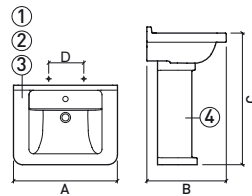

	A	B	C	D
①	580	460	835	260
②	690	525	865	285
③	780	555	905	285

> P. 373 FURNITURE

Reference	Description	€ White
117021	① F/D CLOSE-COUPLED WC 370x690x430mm / 29.8Kg Includes Fixing Kit and siphon.	271,88€
117022	② W/D* CLOSE-COUPLED WC 370x690x430mm / 29.8Kg Includes Fixing Kit. *Does not include siphon MSKT1715.	271,88€
117111LM	③ CISTERN 353x153x417mm / 13.7Kg Includes cover. Includes 3/6L mechanism.	211,99€
21731	SLOWCLOSE TOILET SEAT 4.2Kg Duroplast toilet seat with stainless steel hinges. With anti-bacterial protection.	125,76€
21711	TOILET SEAT 4.0Kg Duroplast toilet seat with stainless steel hinges. With anti-bacterial protection.	87,71€
MSKT1715	'P' TRAP PAN CONNECTOR	6,61€