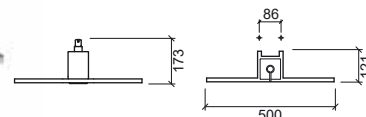

Reference Description € Chrome

41218 **PLAN TOWEL RAIL/SOAP DISPENSER** **242,63€**

500x121x173mm / 1.5Kg
Towel rail in brass and soap dispenser in ceramic and brass.
Includes Fixing Kit.