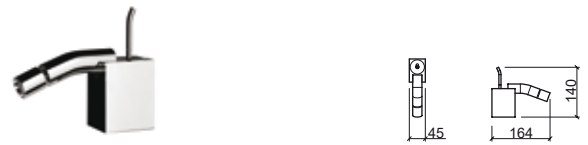

Reference	Description	€ Chrome
-----------	-------------	----------

5350701	SHOWER MIXER WITHOUT HAND-SHOWER, ADJ. SHOWER REST AND FLEXIBLE ☞ 211x122x136mm / 5.5Kg Does not include flexible shower and shower holder.	290,21€
----------------	--	----------------

Reference	Description	€ Chrome
5110400	BIDET MIXER WITH TIC-TAC POP-UP WASTE ☞ 45x164x140mm / 2.4Kg Includes flexible H/C in stainless steel mesh, valve and fixing kit.	269,96€
5110401	BIDET MIXER ☞ 45x164x140mm / 2.4Kg Includes flexible H/C in stainless steel mesh and fixing kit.	227,80€