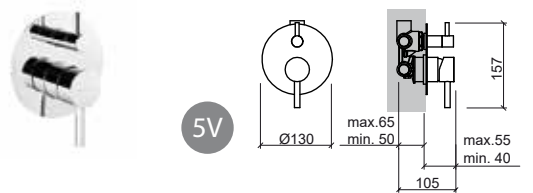

Reference Description € Chrome

5261601C 5 CENTRAL WAY WALL MOUNTED MIXER WITH **243,45€**

- ☞ Ø130x50x157mm / 1.4Kg
- 3 bar with full opening (50% cold + 50% warm): 19.0l/m

Reference Description € Chrome