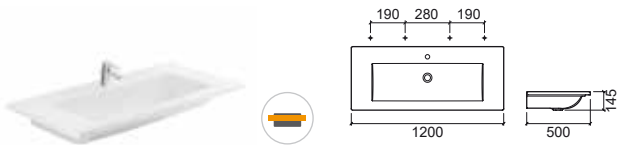

INSET BASINS

inset basins

Reference	Description	€ White	€ Pergamon
109880	120 PALM	356,48€	427,80€
	1200x500x145mm / 31.4Kg Inset basin with tap hole. Without overflow. Includes Fixing Kit. Compatible with furniture Palm 120 64901. Not compatible with Pop-Up. Compatible pop-up Ref. 4V9711. Cutting plan: 1150x475mm