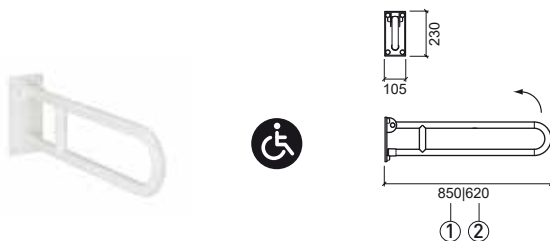

Reference	Description	€ White
48063	FOLDING SUPPORTING BAR 83 850x105x230mm / 4.0Kg Accessory in galvanized iron lacquered in white.	187,61€

Reference	Description	€ White
48062	FOLDING SUPPORTING BAR 60 620x105x230mm / 3.4Kg Accessory in galvanized iron lacquered in white.	178,97€