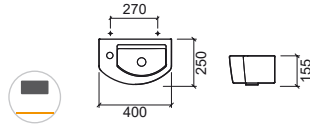

WALL HUNG BASINS

Reference	Description	€ White	€ Pergamon

140330	40x25 URB.Y 400x250x155mm / 7.7Kg Wall hung basin with tap hole. Includes Fixing Kit.	119,68€	143,61€