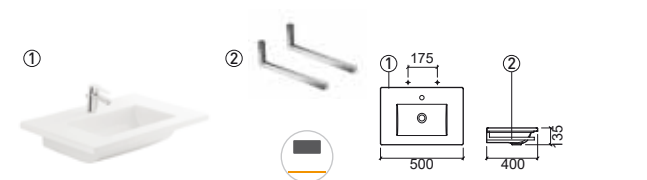

Reference	Description	€ White	€ Pergamon

109810	① 50 PALM	148,80€	178,56€
	500x400x135mm / 11.3Kg Wall hung basin with tap hole. Without overflow. Includes Fixing Kit. Not compatible with Pop-Up. Compatible pop-up Ref. 4V9711. Compatible with towel rail Palm 404031.		

40403	② 50 PALM TOWEL RAIL PAIR	94,93€	
	1.0Kg Towel rail pair in chromed brass for Palm 50.