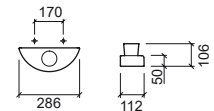

Reference	Description	€ White	€ Color

- **42513** ⑤ **GLASS HOLDER WITH CUP** **20,94€** **20,94€**
  286x112x106mm / 0.3Kg
  ABS glass holder with finished in **white, yellow or blue**.
  Includes Fixing Kit.