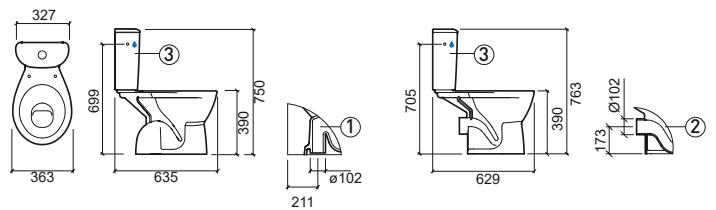

Reference	Description	€ White
135410	BIDET 360x505x390mm / 15.7Kg Does not include Fixing Kit (ref. 400).	64,12€

LEGEND.

✦ FIXATION ✪ WATER SUPPLY ✧ FLUSH § FINISH FLOOR

CETUS BASIC

design Suzana Nobre

Reference	Description	€ White	€ Other
135021	① F/D CLOSE-COUPLED WC 363x635x390mm / 17.2Kg Does not include Fixing Kit (ref. 400).	79,00€	
135022	② W/D CLOSE-COUPLED WC 363x629x390mm / 17.2Kg Does not include Fixing Kit (ref. 400).	79,00€	
135111	③ CISTERN 327x156x360mm / 7.2Kg Includes cover.	59,52€	
135113	③ CISTERN [SE] 327x156x360mm Includes cover.	59,52€	
33591113	ECO DISMOUNTED MECHANISM		38,30€
33593113	ECO [SE] DISMOUNTED MECHANISM		38,30€
23511	TOILET SEAT 1.9Kg Duroplast toilet seat with stainless steel hinges. With anti-bacterial protection.	38,89€	