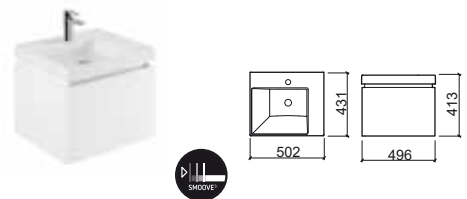

Reference	Description	€ White	€ Pergamon

60802	50 FURNITURE In box 496x431x413mm / 14.0Kg Mobile in white gloss. Front of lacquered MDF drawer lacquered and furniture body in melamine coated agglomerate with one drawer. Compatible with washbasin Vista 109400.	334,46€	
109400	50 VISTA WASHBASIN In box 503x432x114mm / 11.6Kg In white or pergamon.	129,75€	157,59€
1T9400	CERAMIC COVER In box 269x201x171mm / 0.8Kg For washbasin Vista 50. In white or pergamon.	31,00€	37,20€