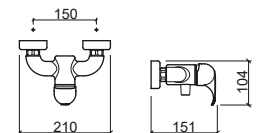

Reference	Description	€ Chrome

5340701 **SHOWER MIXER** **91,60€**

210x151x104mm / 1.5Kg
Does not include flexible, hand-shower and shower holder.