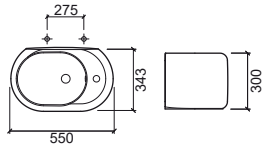

STATUS

design Emanuel Rufo

Reference Description € White

123300 55x34x30 WALL HUNG BASIN WITH TAP HOLE **309,49€**
550x343x300mm / 21.7Kg
Includes Fixing Kit.