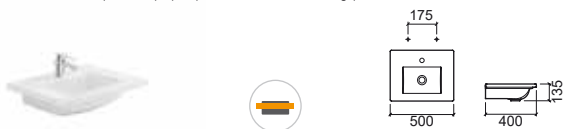

Reference	Description	€ White	€ Pergamon
109810	50 PALM	148,80€	178,56€
	500x400x135mm / 11.3Kg Inset basin with tap hole. Without overflow. Includes Fixing Kit. Not compatible with Pop-Up. Compatible pop-up Ref. 4V9711. Cutting plan: 460x380mm