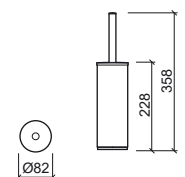

Reference Description € Chrome

41509 LUXE TOILET BRUSH HOLDER **145,94€**

- Ø82x358mm / 0.8Kg
- Toilet brush holder in brass and brush in brass and ABS.