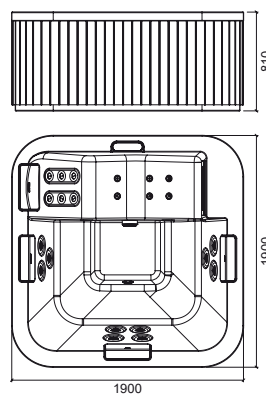

AQUA NATURA

OTHER OPTIONAL EQUIPMENT UNDER CONSULTATION

Reference	Description	€ White	€ TOP
875400	SPA 4 190x190 AQUA NATURA 1900x1900x810mm / 400.0Kg SPA in white ABS. Compatible with SPA coverage Ref. 875406. Maintenance Kit Ref. 8A700.	10 514,41€	13 862,55€
875423	SPA 4 190x190 AQUA NATURA WITH BROWN PANEL 1900x1900x810mm / 400.0Kg SPA in white ABS with brown thermoplastic panel. Compatible with SPA coverage Ref. 875406. Maintenance Kit Ref. 8A700.	11 653,50€	15 209,77€
875403	SPA 4 190x190 AQUA NATURA WITH GREY PANEL 1900x1900x810mm / 400.0Kg SPA in white ABS with grey thermoplastic panel. Compatible with SPA coverage Ref. 875406. Maintenance Kit Ref. 8A700.	11 653,50€	15 209,77€

4	1	400	1500	28	☒	☐	220-240V~	☐	☐
4	1	402	1502	34	☒	☐	220-240V~	☐	☐

Reference	Description	€ Color
875406	COVERAGE FOR SPA 4 AQUA NATURA Available colors: black. Compatible with SPA Ref. 875400.	1 188,31€

Reference	Description	€ Color
8A7	STAIRS FOR SPA AQUA NATURA 680X660X360mm / 7.7Kg Stairs in molded plastic, high UV resistance. Available colors: brown [23] and grey [03].	389,76€

LEGEND.