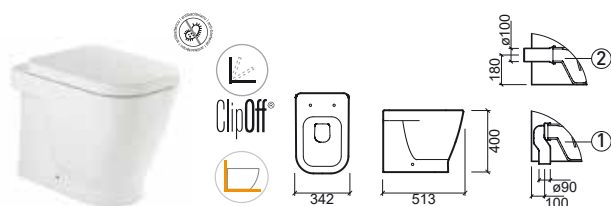

	A	B	C	D	E	F
① 63	632	360	148	280	---	---
② 83	832	360	148	280	---	---
③ 103	1032	360	148	280	140	140

Reference	Description	€ White	€ Pergamon
134011	① F/D LOW-LEVEL WC 342x513x400mm / 27.1Kg Includes Fixing Kit and siphon. > P. 286 SANITARY INSTALLATION SYSTEMS	107,49€	129,00€
134012	② W/D* LOW-LEVEL WC 342x513x400mm / 27.1Kg Includes Fixing Kit. *Does not include siphon MSKT1715. > P. 286 SANITARY INSTALLATION SYSTEMS	107,49€	129,00€
23431	SLOWCLOSE CLIPOFF TOILET SEAT 2.4Kg Duroplast toilet seat with stainless steel hinges. With anti-bacterial protection.	72,40€	86,57€
23411	CLIPOFF TOILET SEAT 2.4Kg Duroplast toilet seat with stainless steel hinges. With anti-bacterial protection.	56,01€	67,21€