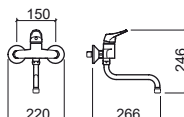

Reference	Description	€ Chrome

5203701	WALL MOUNTED SINGLE LEVER WITH 'S' MOUTHPIECE	75,26€

220x266x246mm / 1.6Kg