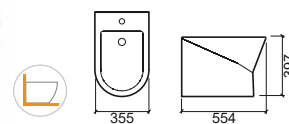

URB.Y

design Emanuel Rufo

Reference	Description	€ White	€ Pergamon
140032	URB.Y 48 WALL HUNG WC 358x480x355mm / 21.3Kg Includes Fixing Kit. > P. 289 SANITARY INSTALLATION SYSTEMS	163,84€	196,61€
24031	URB.Y CLIPOFF SLOWCLOSE TOILET SEAT 2.4Kg Duroplast toilet seat with stainless steel hinges. With anti-bacterial protection.	117,29€	140,74€
24011	URB.Y CLIPOFF TOILET SEAT 2.4Kg Duroplast toilet seat with stainless steel hinges. With anti-bacterial protection.	75,70€	90,84€