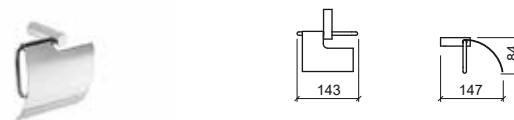

Reference Description € Chrome

41020 **ALFA TOILET PAPER HOLDER WITH COVER** **32,83€**

☞ 143x147x84mm / 0.5Kg
Toilet paper holder with cover in brass.
Includes Fixing Kit.