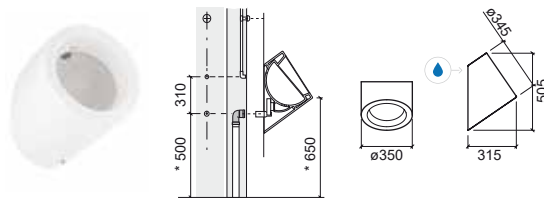

Reference	Description	€ White
-----------	-------------	---------

111410 BIDET **405,14€**

380x545x400mm / 26.5Kg
Includes Fixing Kit.

> P. 376 FURNITURE

Reference	Description	€ White
111021	① F/D CLOSE-COUPLED WC 385x640x400mm / 34.0Kg Includes Fixing Kit and siphon.	434,07€
111022	② W/D* CLOSE-COUPLED WC 385x640x400mm / 34.0Kg Includes Fixing Kit. *Does not include siphon MSKT1715.	434,07€
111111LM	③ CISTERN 390x160x430mm / 18.2Kg Includes Fixing Kit. Includes cover. Includes 3/6L mechanism.	240,68€
21111	TOILET SEAT 3.7Kg Duroplast toilet seat with stainless steel hinges. With anti-bacterial protection.	202,55€
MSKT1715	'P' TRAP PAN CONNECTOR	6,61€