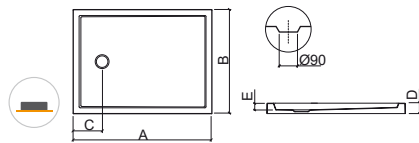

Reference	Description	€ WH texture
803580	① 80x80 PIANO SHOWER TRAY	118,65€
	800x800x35mm / 11.0Kg With internal depth of 50mm. Compatible with waste 49911.	

NEW

	A	B	C	D	E
	80	800	800	200	75 48

NEW

	A	B	C	D	E
	80	800	800	200	75 48