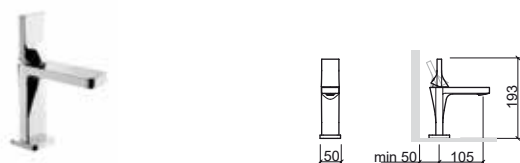

Reference	Description	€ Chrome	€ Color

5550301 BASIN MIXER **217,21€** **238,93€**

- 50x147x193mm / 1.6Kg
- Includes flexible H/C in stainless steel mesh and fixing kit.
- Available colors: **chrome, white** or **black**.
- 3 bar with full opening (50% cold + 50% warm): 7.8l/m