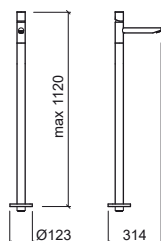

Reference Description € Chrome

5540101 **BASIN MIXER FREE-STANDING** **912,93€**

Ø123x314x1120mm / 14.9Kg
Includes flexible H/C in stainless steel mesh, water inlet base and fixing kit.