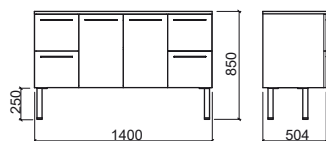

Reference	Description	€ White	€ Color
64501	140 TWIN FURNITURE WITH 4 DRAWERS AND 2 DOORS 1400x504x850mm / 51.5Kg Furniture in melamine coated agglomerate with white finish. Top in water-repellent agglomerate coated with thermo-laminate with white finish or taupé. Drawers and doors in water-repellent agglomerate coated with white, grey, beech, red or wenge finish.	1 047,79€	1 047,79€

Reference	Description	€ White
6A4639	FOOTER 1391x371x250mm / 6.0Kg Melamine footer with white finish.	116,68€