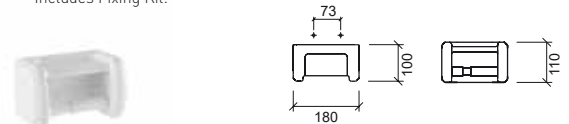

Reference	Description	€ White	€ Color

4010	SÉRIE I TOILET PAPER HOLDER 180x100x110mm / 1.6Kg Toilet paper holder vitreous china. Available colors: white, grey, almond, green, blue, pink and pergamon. Includes Fixing Kit.	13,11€	15,72€