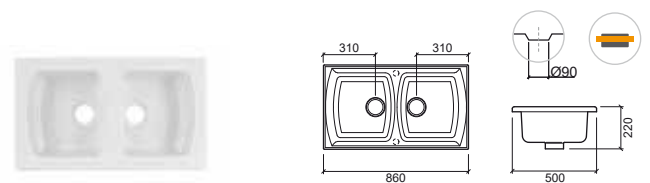

Reference	Description	€ White

7223	LUSITANO SINK 2 BOWLS WITHOUT DRAINER	244,48€

860x500x220mm / 30.7Kg
Sink top for kitchen in Fireclay without overflow.
Pop-up waste compatible ø90 Ref. 4716.
Pre-sketched drilling. Cover holes Ref. 47221.