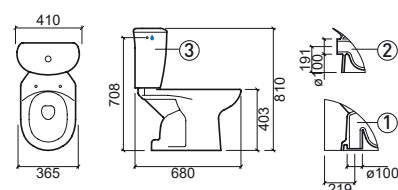

Reference	Description	€ White	€ Color
103021	① F/D CLOSE-COUPLED WC 365x680x403mm / 18.3Kg Includes Fixing Kit. Available colors: white, pergamon, blue, green, almond, pink and grey.	83,17€	99,86€
103022	② W/D CLOSE-COUPLED WC 360x680x403mm / 18.3Kg Includes Fixing Kit. Available colors: white, pergamon, blue, green, almond, pink and grey.	83,17€	99,86€
103111LM	③ CISTERN 410x180x403mm / 13.3Kg Includes cover. Includes interruptible mechanism. Available colors: white, pergamon, blue, green, almond, pink and grey.	103,05€	115,61€
103113LM	③ CISTERN [SE] 410x210x400mm / 13.3Kg Includes cover. Includes interruptible mechanism. Available colors: white, pergamon, blue, green, almond, pink and grey.	103,05€	115,60€
20331	SLOWCLOSE TOILET SEAT 2.4Kg Duroplast toilet seat with stainless steel hinges. With anti-bacterial protection. Available colors: white, pergamon, blue, green, almond, pink and grey.	57,95€	69,54€
20320	TOILET SEAT 2.4Kg Duroplast toilet seat with stainless steel hinges. With anti-bacterial protection. Available colors: white, pergamon, blue, green, almond, pink and grey.	40,93€	48,86€
20321	TOILET SEAT 1.3Kg Thermoplast toilet seat with nylon hinges. Available colors: white, pergamon, blue, green, almond, pink and grey.	23,08€	27,73€
103921	① PACK F/D CLOSE-COUPLED WC 35.0Kg F/D Close-coupled WC + Cistern + Thermoplast toilet seat	163,62€	
103922	② PACK W/D CLOSE-COUPLED WC 35.0Kg W/D Close-coupled WC + Cistern + Thermoplast toilet seat	163,62€	
103913	① PACK F/D CLOSE-COUPLED WC [SE] 35.0Kg F/D Close-coupled WC + Cistern [SE] + Thermoplast toilet seat	163,62€	
103923	② PACK W/D CLOSE-COUPLED WC [SE] 35.0Kg W/D Close-coupled WC + Cistern [SE] + Thermoplast toilet seat	163,62€	
103915	① PACK F/D CLOSE-COUPLED WC 35.0Kg F/D Close-coupled WC + Cistern + Duroplast toilet seat	181,04€	
103916	② PACK W/D CLOSE-COUPLED WC 35.0Kg W/D Close-coupled WC + Cistern + Duroplast toilet seat	181,04€	

LEGEND.

- Anti-bacterial
- Slowclose