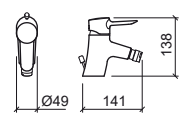

TORUS

> P. 80 POP-UPS WASTE

Reference	Description	€ Chrome
5370300	BASIN MIXER WITH POP-UP WASTE ☞ Ø49x150x138mm / 31.4Kg Includes flexible H/C in stainless steel mesh, VDA and fixing kit.	97,72€
5370301	BASIN MIXER ☞ Ø49x150x138mm / 31.4Kg Includes flexible H/C in stainless steel mesh and fixing kit.	92,07€

Reference	Description	€ Chrome
5370400	BIDET MIXER WITH POP-UP WASTE ☞ Ø49x141x138mm / 25.6Kg Includes flexible H/C in stainless steel mesh, VDA and fixing kit.	97,72€
5370401	BIDET MIXER ☞ Ø49x141x138mm / 25.6Kg Includes flexible H/C in stainless steel mesh and fixing kit.	92,07€

Reference	Description	€ Chrome
5371001	COLD OPEN BASIN MIXER ☞ Ø49x150x138mm / 12.0Kg Includes flexible H/C in stainless steel mesh and fixing kit.	96,45€

Reference	Description	€ Chrome
5370801	BATH/SHOWER MIXER WITH HAND-SHOWER ☞ 220x186x118mm / 2.5Kg Includes Omega 1 function hand-shower, 1.70m flexible and adjustable support.	131,47€