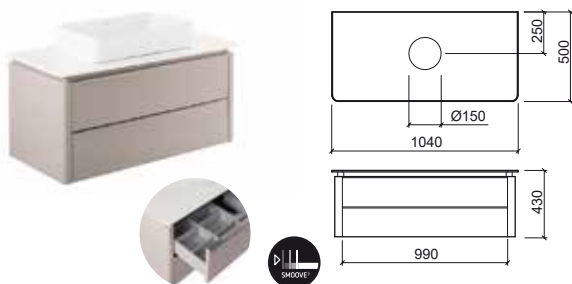

Reference	Description	€ White	€ Taupé

691990 100 SANLIFE FURNITURE WITH CENTRAL HOLE FOR WASHBASIN
1040x500x430mm / 59.0Kg
€ 1 006,04€ € 1 006,04€
Lacquered MDF furniture in **white** or **taupé** finish. With aluminum handles. Two drawers with smooove closure. Removable compartment within the first drawer. Synthetic **Ivory** top 12mm. Compatible with washbasins 136339, 136349, 136739, 136749, 136389, 136399, 136789, 136799, 136379, 136779, 136729. **Must be used with wall tap.**