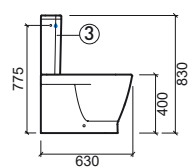

LEGEND.

Anti-bacterial

3/6L

Slowclose