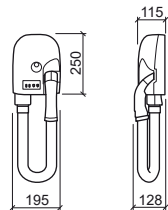

Reference	Description	€ White

41548	LUXE HAIR DRYER WITH SHAVER SOCKET	222,30€

195x128x250mm

45cm hose extendable up to 1,30m. 115/230 V dual voltage shaver socket. 15 minute safety timer dryer. Includes fixing kit.