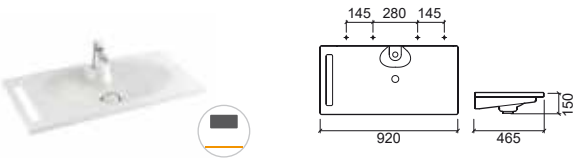

Reference Description € White

108430 **83 CLEAN WITH LEFT TOWEL RAIL** **354,95€**
920x465x150mm / 22.2Kg
Wall hung basin with tap hole, with valve always open and left towel rail.
Without overflow. Includes Fixing Kit. **Not compatible with Pop-Up.**
Compatible pop-up Ref. 49800.
Compatible with furniture Clean 83 65620.