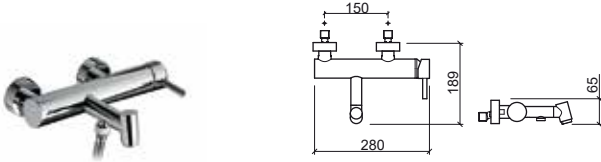

Reference Description € Chrome

5510801 BATH/SHOWER MIXER 292,69€

280x189x65mm / 2.6Kg
Does not include flexible shower and shower holder.