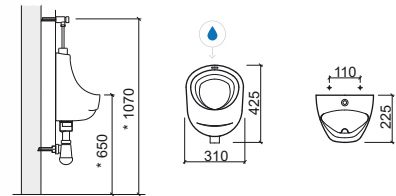

SPECIAL PIECES

Reference	Description	€ White
108610	TURKISH WC	104,03€
	📦 465x610x195mm / 14.8Kg	

Reference	Description	€ White	€ Chrome
118610	① SLOP HOPPER	157,59€	
	📦 410x505x435mm / 22.0Kg > P. 341 COMPONENTS		

4A1861	② GRID FOR SLOP HOPPER	61,68€	
	📦 425x390xØ8mm / 0.8Kg		

Reference	Description	€ White
108500	URINAL RIA	55,25€
	📦 310x255x425mm Without siphon nor fixing kit. * indicative quotas > P. 341 COMPONENTS	

108590	PACK URINAL RIA	149,24€
	📦 11.0Kg Urinal + fixing kit + Eco urinal timer tap + siphon	

Reference	Description	€ White	€ Pergamon
104500	URINAL JADE	176,14€	211,37€
	📦 325x280x535mm / 13.2Kg With cover, fixing kit and siphon. > P. 341 COMPONENTS		

LEGEND.

🛡️ Anti-bacterial   💧 Water inlet

> P. 300 PLATES > WH. WHITE > CR. PERGAMON