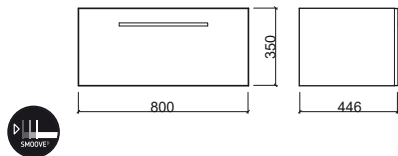

695370	80 ÁREA PACK	559,07€	559,07€
	49.2Kg Pack furniture 80 + washbasin 81 + mirror 80 Available colors: white, cuzco, red*, black*, beige or tulipier fumé*. + colors: grey or wengué*. * Finishing on request. Check availability.		

Reference	Description	€ Wh/Cr	€ + Colors
65321	80 ÁREA FURNITURE WITH 2 DRAWERS	491,34€	491,34€
	800x446x820mm / 36.7Kg Melamine coated furniture in high gloss finish in white, cuzco, red * or black * (with aluminum handles) or hpl coated in beige or tulipier fumé * (both with integrated handle). + colors: Mobile in water-repellent agglomerated PET-coated with matte finish in grey or wenge * (with aluminum handles). Washbasin Compatible Área 108490. * Finishing on request. Check availability.		

108490	81 ÁREA WASHBASIN	179,53€	
	810x460x155mm / 16.3Kg Washbasin available in white.		

695321	80 ÁREA WITH 2 DRAWERS PACK	666,49€	666,49€
	53.0Kg Pack furniture 80 with 2 drawers + washbasin 81 Available colors: white, cuzco, red*, black*, beige or tulipier fumé*. + colors: grey or wengué*. * Finishing on request. Check availability.		

695372	80 ÁREA WITH 2 DRAWERS PACK	761,65€	761,65€
	64.9Kg Pack furniture 80 with 2 drawers + washbasin 81 + mirror 80 Available colors: white, cuzco, red*, black*, beige or tulipier fumé*. + colors: grey or wengué*. * Finishing on request. Check availability.