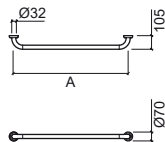

	A
①	90 970
②	60 670
③	45 520
④	30 370

Reference	Description	€ White
48066	120 HAND BAR Accessory in galvanized iron lacquered in white.	90,69€

Reference	Description	€ White
48067	VERTICAL HAND BAR 180 WALL-TO-FLOOR 70x140x1835mm / 3.3Kg Accessory in galvanized iron lacquered in white.	107,09€