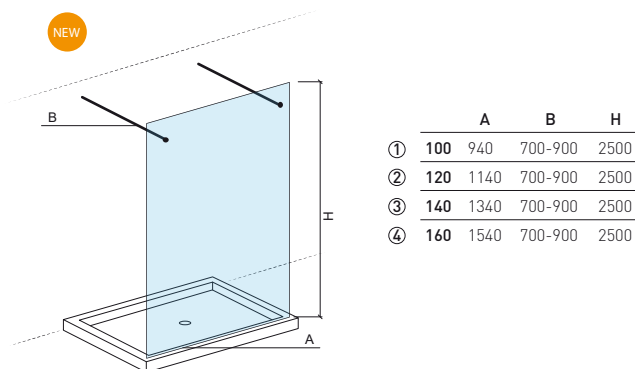

LEGEND.

In box Reversible

CR. CHROME