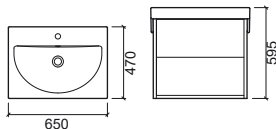

Reference	Description	€ White	€ Color

64000	65 URB.Y FURNITURE ☞ 615x470x595mm / 28.1Kg (Lacquered in white 3mm glass and beveled edge), oak (furniture and oak laminated drawer or drawers in 3mm lacquered orange) or grey (3mm white lacquered drawers) . Compatible with washbasin Urb.y 140350.	641,93€	641,93€

140350	65 URB.Y WASHBASIN ☞ 650x470x190mm / 18.9Kg In white or pergamon.	185,91€	223,12€