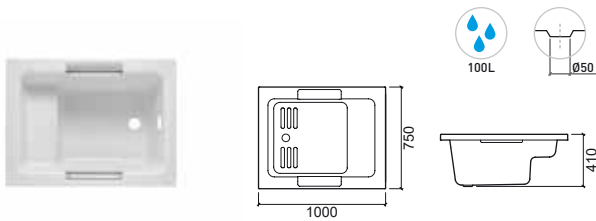

LEGEND.

- In box
- Left panel
- Right panel
- Bathtub capacity

WH. WHITE