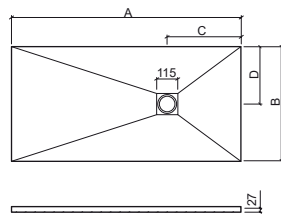

A	B	C	D
①	140x70	1400	700	350 350
②	140x80	1400	800	350 400
③	140x90	1400	900	350 450

	A	B	C	D
④	150x70	1500	700	450 350
⑤	150x80	1500	800	450 400
⑥	150x90	1500	900	450 450

LEGEND.

In wood box

To place

Extra-flat

Cut to measure

Anti-bacterial

CLASSE 3 Class 3 non-skid