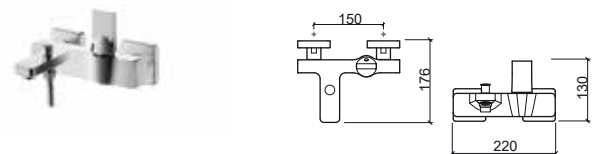

Reference	Description	€ Chrome	€ Color

5550801 BATH/SHOWER MIXER WITHOUT HAND-SHOWER **222,29€** **244,51€**

- 220x176x130mm / 2.3Kg
- Does not include flexible shower and shower holder.
- Available colors: **chrome, white** or **black**.
- 3 bar with full opening (50% cold + 50% warm): 14.5l/m