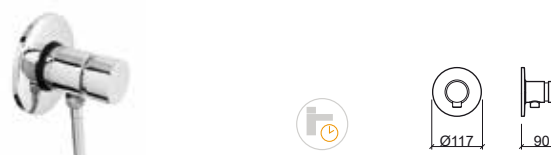

LOCK

Reference Description € Chrome

5532741 **SHOWER TIMER TAP** **130,96€**

Ø117x80mm / 0.9Kg
Debit to 3 Bar: 4 to 13l/m (adjustable flow rate)

Reference Description € Chrome

5530741 **SHOWER TIMER TAP** **127,99€**

Ø117x90mm / 0.9Kg

Reference Description € Chrome

5530341 **BASIN TIMER TAP** **137,21€**

50x164x167mm / 1.4Kg
Includes flexible stainless steel mesh and fixing kit.
Debit to 3 Bar: 4 to 13l/m (adjustable flow rate)

Reference Description € Chrome

59996 **VANDAL RESISTANT SHOWER HEAD** **129,97€**

Ø62x107mm / 1.0Kg

Reference Description € Chrome

5535341 **BASIN TIMER MIXER** **215,93€**

62x162x164mm / 1.4Kg
Includes flexible H/C in stainless steel mesh and fixing kit.
Debit to 3 Bar: 4 to 13l/m (adjustable flow rate)

Reference Description € Chrome

5536741 **COUNTERTOP SHOWER TIMER MIXER** **262,58€**

105x123x210mm / 2.9Kg
Debit to 3 Bar: 4 to 13l/m (adjustable flow rate)

Reference Description € Chrome

5531741 **SHOWER TIMER MIXER** **213,76€**

125x130xØ117mm / 1.8Kg

LEGEND.

With timer

In box