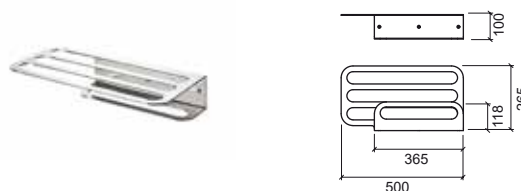

Reference Description € Chrome

42414 **ARC DOUBLE TOWEL RACK** **285,06€**

500x265x100mm / 3.4Kg
Double towel rack in polished stainless steel.
Includes Fixing Kit.