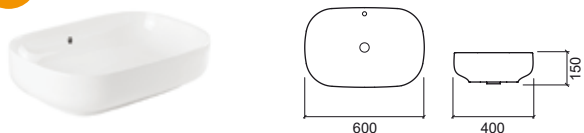

 600x400x150mm / 11.8Kg

Not compatible with Pop-Up.

*Colors available upon request: **white/black mate, white/blue mate** and **white/lime mate.**

NEW

Reference	Description	€ White	€ Color*
-----------	-------------	---------	----------