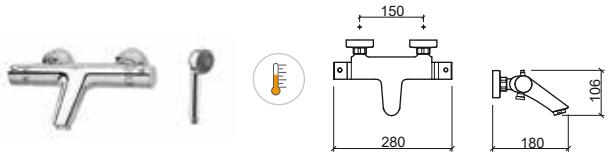

Reference Description € Chrome

5374801 **THERMOSTATIC BATH/SHOWER MIXER WITH HAND-SHOWER** **320,19€**
In box 280x180x106mm / 2.5Kg
Includes Omega 1 function hand-shower, 1.70m flexible and adjustable support.

Reference Description € Chrome

5374701 **THERMOSTATIC SHOWER MIXER WITH HAND-SHOWER** **266,02€**
In box 280x90x65mm / 2.5Kg
Includes Omega 1 function hand-shower, 1.70m flexible and adjustable support.