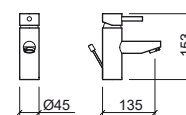

Reference	Description	€ Chrome
5501000	COLD OPEN BASIN MIXER WITH POP-UP WASTE ☞ Ø45x168x153mm / 2.3Kg Includes flexible H/C in stainless steel mesh, VDA and fixing kit. 3 bar with full opening (50% cold + 50% warm): 8.4l/m	112,51€
5501001	COLD OPEN BASIN MIXER ☞ Ø45x144x153mm / 2.3Kg Includes flexible H/C in stainless steel mesh and fixing kit. 3 bar with full opening (50% cold + 50% warm): 8.4l/m	105,01€