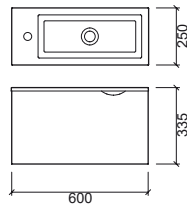

LEGEND.

In box