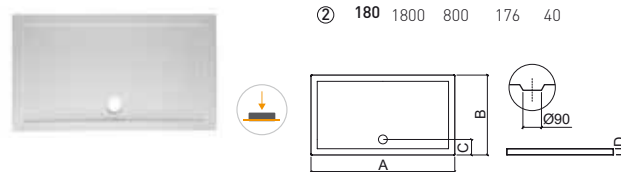

Reference	Description	€ White
801520	① EXTRA-FLAT 180x75 OPEN SHOWER TRAY 1800x750x40mm / 25.0Kg Compatible with waste 49911.	410,47€
801530	② EXTRA-FLAT 180x80 OPEN SHOWER TRAY 1800x800x40mm / 26.5Kg Compatible with waste 49911.	433,81€

	A	B	C	D
①	180	750	176	40
②	180	800	176	40