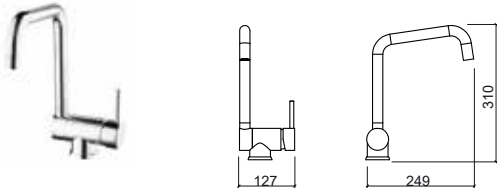

Reference	Description	€ Chrome
5263001	SINGLE LEVER WITH SWIVEL SPOUT	148,78€
	127x249x310mm / 0.8Kg Includes flexible H/C in stainless steel mesh and fixing kit.	

Reference	Description	€ Chrome
5253001	SINGLE LEVER WITH PULL-OUT SHOWER	182,59€
	125x261x309mm Includes flexible H/C in stainless steel mesh and fixing kit.