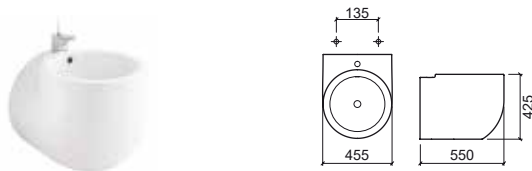

Reference	Description	€ White

111340 45 WASHBASIN **419,58€**

455x550x425mm / 25.6Kg