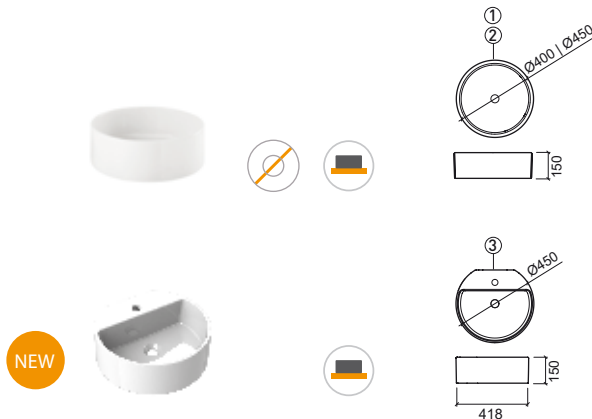

Reference Description € White € Color*

108980 ① 40 ROUND **182,88€** **315,19€**
☑ Ø400x150mm / 10.0Kg
Vessel basin without tap hole. Without overflow. **Not compatible with Pop-Up.** Compatible pop-up Ref. 4V9711.
*Colors available upon request: **lime, violet, blue and black.**

108990 ② 45 ROUND **211,02€** **341,46€**
☑ Ø450x150mm / 11.0Kg
Vessel basin without tap hole. Without overflow. **Not compatible with Pop-Up.** Compatible pop-up Ref. 4V9711.
*Colors available upon request: **lime, violet, blue and black.**
Compatible with pedestal Round 6753023 e 6753000.

108110 ③ 45 ROUND WITH TAP HOLE **237,00€**
☑ Ø450x150mm
Vessel basin with tap hole. Without overflow. **Not compatible with Pop-Up.** Compatible pop-up Ref. 4V9711.
Available colors: **white.**