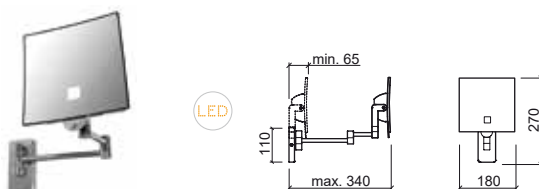

 232x194x285mm / 4.3Kg
Hand dryer with aluminum body LED light and anti-vandalism system. Includes Fixing Kit.

Reference Description € Chrome

41547 LUXE MAGNIFYING MIRROR WITH LIGHT **178,77€**

 180x340x270mm / 1.2Kg
Mirror in brass with LED lightning.
Power supply: lithium battery 3.6V.
Includes battery and fixing Kit.