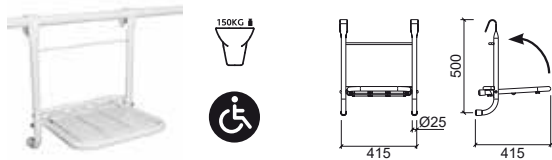

415x415x530mm / 4.7Kg

Accessory in galvanized iron lacquered in white.
Supports weight up to 150Kg.

Reference	Description	€ White
-----------	-------------	---------

48048	FOLDING SEAT FOR SHOWER	307,05€
--------------	--------------------------------	----------------