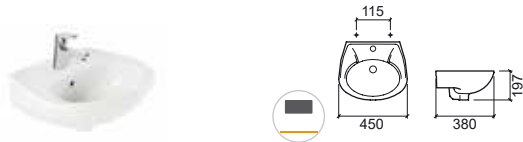

Reference	Description	€ White

108340	MONDEGO	50,38€
450x380x197mm / 9.7Kg Wall hung basin with tap hole. Without embellisher ring. Fixing Kit not included.