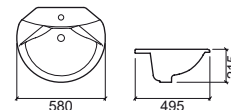

JADE

design Sanindusa

Reference	Description	€ White	€ Pergamon
104300	① 55 WASHBASIN 555x512x208mm / 15.0Kg Includes Fixing Kit. Not compatible with half pedestal. [-] Check availability.	103,39€	124,08€
104320	② 68 WASHBASIN 690x575x220mm / 20.1Kg Includes Fixing Kit.	118,57€	142,29€
104200	③ PEDESTAL 295x297x670mm / 15.5Kg	90,48€	108,57€
104220	④ HALF PEDESTAL 300x375x365mm / 12.3Kg Includes Fixing Kit.	67,47€	80,94€

Reference	Description	€ White	€ Pergamon
104360	COUNTERTOP BASIN 580x495x215mm / 11.0Kg	109,49€	131,37€

Reference	Description	€ White	€ Pergamon
104410	BIDET 365x590x410mm / 22.6Kg Includes Fixing Kit.	138,06€	165,64€
20441	BIDET COVER 2.0Kg Duroplast cover with stainless steel hinges. With anti-bacterial protection.	72,31€	86,88€