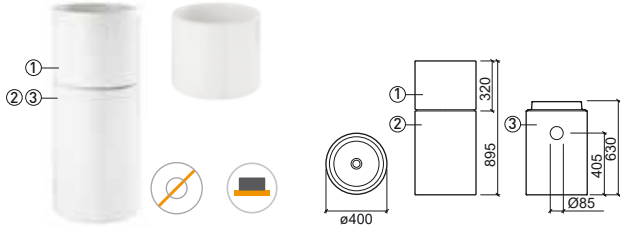

VESSEL BASINS

Reference Description € White

109740 ① UNU **487,72€**
☑ Ø400x320mm / 17.9Kg
Vessel basin without tap hole.
Without overflow. **Not compatible with Pop-Up.** Compatible pop-up Ref. 4V9711.

109209 ② UNU PEDESTAL **436,37€**
☑ Ø400x630mm / 26.4Kg

109200 ③ UNU PEDESTAL WITH HOLE **436,37€**
☑ Ø400x630mm / 26.4Kg