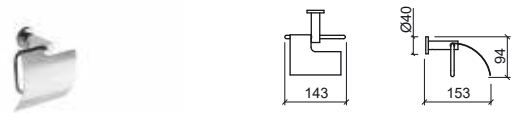

Reference Description € Chrome

41120 **PRESTIGE TOILET PAPER HOLDER WITH COVER** **39,48€**

143x153x94mm / 0.5Kg
Toilet paper holder with cover in brass.
Includes Fixing Kit.