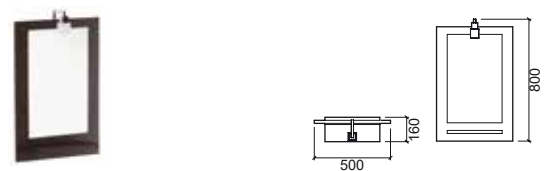

Reference	Description	€ Color

68070 50 PLAN MIRROR WITH LIGHT **481,84€**

500x160x800mm / 8.7Kg
Mirror in waterproof MDF coated with glaze finished in **Panga-Panga**. Halogen lamp with 12V/40W.