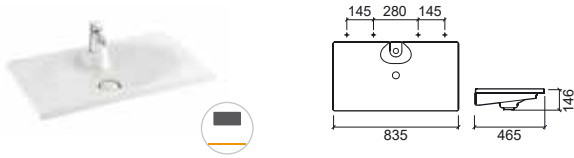

LEGEND.

- Wall hung Not compatible with Pop-Up Left towel rail Right towel rail

WALL HUNG BASINS

Reference Description € White

108420 **83 CLEAN**  **241,32€**
 835x465x146mm / 21.8Kg
 Wall hung basin with tap hole with valve always open.
 Without overflow. Includes Fixing Kit. **Not compatible with Pop-Up.**
 Compatible pop-up Ref. 49800. Compatible with furniture Clean 83 65620.