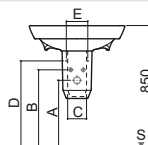

LEGEND.

♦ FIXATION ⊕ WATER SUPPLY ⊖ FLUSH § FINISH FLOOR

P. 285 COMPONENTS > WH. WHITE > CR. PERGAMON