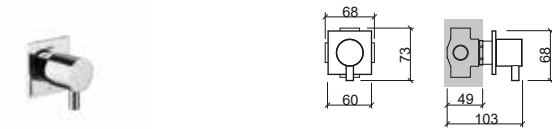

Reference	Description	€ Chrome
5310601	4 WAYS CONCEALED VALVE 60x103x73mm / 2.0Kg	114,09€