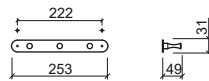

Reference Description € Chrome

41533 LUXE TRIPLE HOOK **37,97€**

- 253x49x31mm / 0.2Kg
- Hook in brass.
- Includes Fixing Kit.