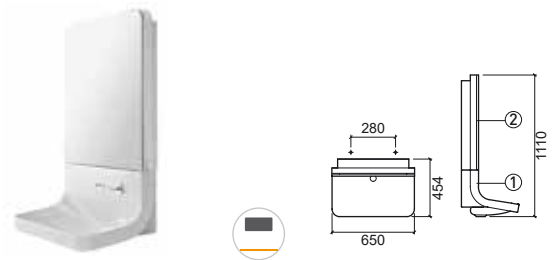

Reference Description € White

109330 ① **BLEND** **531,76€**
650x454x360mm / 23.5Kg
Wall hung basin with waterfall tap. Without overflow. Includes Fixing Kit. **Not compatible with Pop-Up.** Compatible pop-up Ref. 4V9711. Compatible with mirror Blend 66271.

66271 ② **BLEND MIRROR WITH CABINET** **547,62€**
650x135x750mm / 25.3Kg
White MDF mirror with cabinet for washbasin Blend.