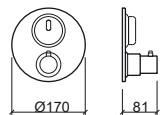

Reference	Description	€ Chrome
5488771	SHOWER THERMOSTATIC ELECTRONIC MIXER WITH BATTERY Includes battery.	627,21€