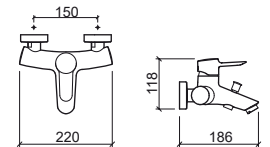

Reference	Description	€ Chrome
5370801	BATH/SHOWER MIXER WITH HAND-SHOWER ☞ 220x186x118mm / 2.5Kg Includes Omega 1 function hand-shower, 1.70m flexible and adjustable support.	131,47€