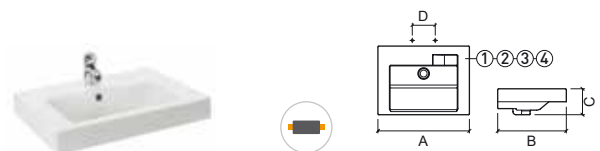

A	B	C	D	
①	55	550	450	185	284
②	60	600	455	185	285
③	70	700	450	180	287
④	80	805	450	185	280