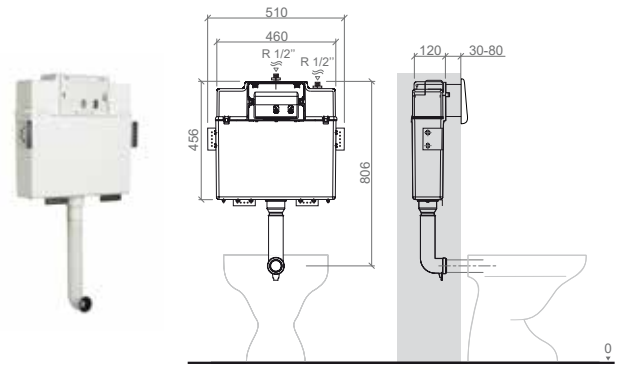

Reference	Description	€
40133	SWITCH	107,78€

510x200x456mm / 5.4Kg
3/6L cistern for low-level WC. Compatible with plates Orange, Easy, Plan, Moon and Square.