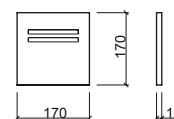

Reference Description € Chrome

512057113 URINAL ELECTRONIC TAP WITH BATTERY **388,24€**
170x12x170mm
Includes box and battery.

512058113 URINAL ELECTRONIC TAP WITH TRANSFORMER **405,62€**
170x12x170mm / 1.6Kg
Includes box and transformer.