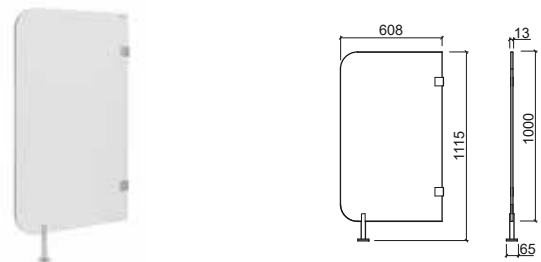

LEGEND.

Water inlet Electronic

> P. 300 PLATES > WH. WHITE