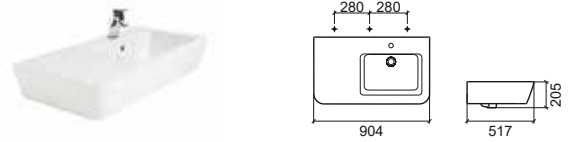

ADVANCE

design Suzana Nobre

Reference	Description	€ White	€ Black
127300	① 55 WASHBASIN 550x477x195mm / 20.8Kg Includes Fixing Kit.	189,27€	302,82€
127310	② 65 WASHBASIN 650x517x195mm / 25.6Kg Includes Fixing Kit.	242,25€	387,60€
127200	③ PEDESTAL 200x210x680mm / 16.5Kg	146,86€	234,97€
127220	④ HALF PEDESTAL 225x325x260mm / 8.1Kg Includes Fixing Kit.	128,70€	205,91€

Reference	Description	€ White	€ Black
127320	90 TO PLACE/WALL HUNG BASIN WITH TAP HOLE 904x517x205mm / 35.2Kg Includes Fixing Kit.	370,95€	593,51€