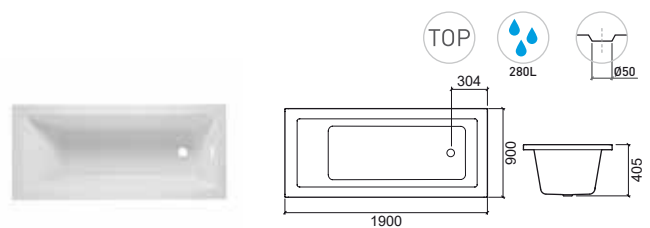

LEGEND.

☐ Packed with mask

📦 In box

🔴 Left hydro engine

🟢 Right hydro engine

💧 Bathtub capacity

> P. 143 PANELS > P. 144 POP-UPS > P. 144 SUPPORTING FEET/CHASSIS > P. 145 HANDLES

Reference	Description	€ White	€ Black	Reference	Description	€ White	€ Black
806100	180x80 VÉRTICE □ 1800x800x405mm / 29.5Kg Acrylic bathtub compatible with pop-up ø50 Ref. 49011. Available colors: white . Headrest Ref. 805606. Compatible feet: 811. Compatible panels: 805101 + 805102 / 800302. Compatible handles: 8001, 8002, 8012.	272,33€		806200	190x90 VÉRTICE □ 1900x900x405mm / 31.5Kg Acrylic bathtub compatible with pop-up ø50 Ref. 49011. Available colors: white . Headrest Ref. 805606. Compatible feet: 813. Compatible panels: 806201 + 806202. Compatible handles: 8001, 8002, 8012.	286,25€	
82610100 82610200	180x80 VÉRTICE X90 SYSTEM WHITE KIT 1800x800x405mm / 43.9Kg Acrylic Bathtub with pop-up ø50 Ref. 490 included. Available colors: white . Headrest Ref. 805606. With chassis mounted. Compatible panels: 805101 + 805102 / 800302. Compatible handles: 8001, 8002, 8012.	1 070,71€		82620100 82620200	190x90 VÉRTICE X90 SYSTEM WHITE KIT 1900x900x405mm / 58.5Kg Acrylic Bathtub with pop-up ø50 Ref. 490 included. Available colors: white . Headrest Ref. 805606. With chassis mounted. Compatible panels: 806201 + 806202. Compatible handles: 8001, 8002, 8012.	1 085,33€	
82610111 82610211	180x80 VÉRTICE X90 SYSTEM CHROME KIT 1800x800x405mm / 43.9Kg Acrylic Bathtub with pop-up ø50 Ref. 490 included. Available colors: white . Headrest Ref. 805606. With chassis mounted. Compatible panels: 805101 + 805102 / 800302. Compatible handles: 8001, 8002, 8012.	1 060,47€		82620111 82620211	190x90 VÉRTICE X90 SYSTEM CHROME KIT 1900x900x405mm / 58.5Kg Acrylic Bathtub with pop-up ø50 Ref. 490 included. Available colors: white . Headrest Ref. 805606. With chassis mounted. Compatible panels: 806201 + 806202. Compatible handles: 8001, 8002, 8012.	1 075,10€	
84610111 84610211	180x80 VÉRTICE TOP SYSTEM CHROME KIT 1800x800x405mm Acrylic Bathtub with pop-up ø50 Ref. 490 included. Available colors: white . Headrest Ref. 805606. With chassis mounted. Compatible panels: 805101 + 805102 / 800302. Compatible handles: 8001, 8002, 8012.	3 115,58€		84620111 84620211	190x90 VÉRTICE TOP SYSTEM CHROME KIT 1900x900x405mm / 63.0Kg Acrylic Bathtub with pop-up ø50 Ref. 490 included. Available colors: white . Headrest Ref. 805606. With chassis mounted. Compatible panels: 806201 + 806202. Compatible handles: 8001, 8002, 8012.	3 130,21€	
805606	VÉRTICE HEADREST 269x176x60mm / 0.7Kg Polyurethane headrest for Vértice bathtub. Available colors: black .		81,91€	805606	VÉRTICE HEADREST 269x176x60mm / 0.7Kg Polyurethane headrest for Vértice bathtub. Available colors: black .		81,91€