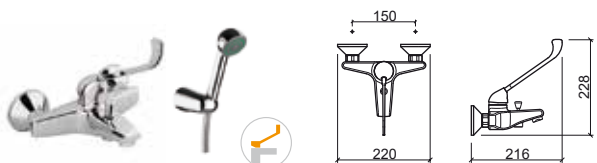

Reference	Description	€ Chrome
5366801	EASY BATH/SHOWER MIXER WITH MEDICAL LEVER, SHOWER MIXA AND FLEXIBLE 220x216x228mm / 2.3Kg Mixa shower, flexible and support included.	172,36€

Reference	Description	€ Chrome
5365701	EASY SHOWER MIXER WITH MEDICAL LEVER, SHOWER MIXA AND FLEXIBLE 220x255x188mm / 1.8Kg Mixa shower, flexible and support included.	163,73€