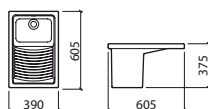

Reference	Description	€ White
108600	LAUNDRY SINK RIBA 40 390x605x375mm / 22.1Kg Laundry sink for kitchen in Fireclay with overflow without embellisher ring. Compatible with furniture Riba 40 66040.	110,13€
66040	FURNITURE RIBA 40 390x605x800mm / 16.2Kg Compatible with laundry sink Riba 40 108600.	74,44€