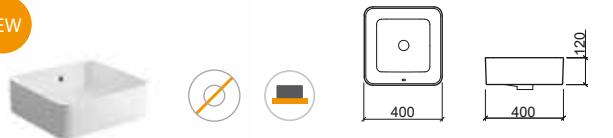

Reference	Description	€ White
136729	40 SANLIFE	173,23€
	400x400x120mm / 10.6Kg Vessel basin without tap hole. Without embellisher ring. Not compatible with Pop-Up. Compatible with furniture Sanlife 100 691990, 691991 and Sanlife 160 691996, 691997.	

NEW