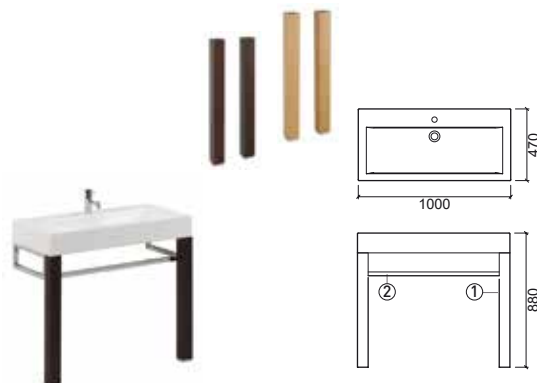

Reference	Description	€ White	€ Color
68032	① PAIR OF LEGS 70x70x750mm / 5.8Kg Pair of legs in water-repellent MDF coated finished in Panga-Panga or Beech. Compatible with wall hung basin Plan 108830.		243,25€
5A080383	② 150 PLAN ACCESSORIES 1450x400x150mm / 5.2Kg Chrome plated brass accessories. Compatible with wall hung basin Plan 108830.		318,69€
108830	150 PLAN WASHBASIN 1500x430x130mm / 50.Kg In white or pergamon.	272,70€	327,24€

Reference	Description	€ White	€ Color
68032	① PAIR OF LEGS 70x70x750mm / 5.8Kg Pair of legs in water-repellent MDF coated finished in Panga-Panga or Beech. Compatible with wall hung basin Plan 108820.		243,25€
5A080382	② 100 PLAN ACCESSORIES 995x400x150mm / 4.2Kg Chrome plated brass accessories. Compatible with wall hung basin Plan 108820.		274,73€
108820	100 PLAN WASHBASIN 1000x480x135mm / 31.4Kg In white or pergamon.	193,17€	231,80€