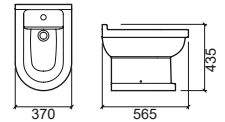

VINTAGE

design Suzana Nobre

Reference	Description	€ White
117011	① F/D LOW-LEVEL WC 375x575x435mm / 27.5Kg Includes Fixing Kit and siphon. > P. 286 SANITARY INSTALLATION SYSTEMS	246,43€
117012	② *W/D LOW-LEVEL WC 375x575x435mm / 27.5Kg Includes Fixing Kit. *Does not include siphon MSKT1715. > P. 286 SANITARY INSTALLATION SYSTEMS	246,43€
21731	SLOWCLOSE TOILET SEAT 4.2Kg Duroplast toilet seat with stainless steel hinges. With anti-bacterial protection.	125,76€
21711	TOILET SEAT 4.0Kg Duroplast toilet seat with stainless steel hinges. With anti-bacterial protection.	87,71€

Reference	Description	€ White
117410	BIDET 370x565x435mm / 23.5Kg Includes Fixing Kit.	218,38€
117411	3 HOLES BIDET 370x565x435mm / 23.5Kg / Peças p/palette BR=12 Includes Fixing Kit. [-] Check availability.	218,38€

LEGEND.

Slowclose

Anti-bacterial