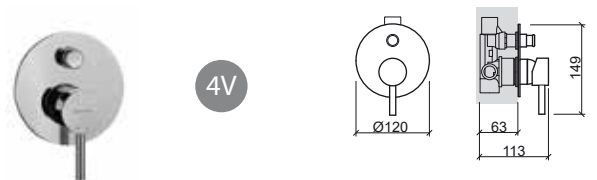

Reference	Description	€ Chrome
5317801	4 WAY WALL MOUNTED MIXER WITH ROUNDED Ø120 MIRROR Ø120x113x149mm	181,95€