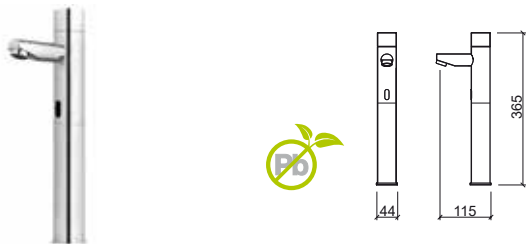

Reference	Description	€ Chrome
5424371	LONG BASIN ELECTRONIC MIXER WITH BATTERY In box 58x115x365mm Includes flexible H/C in stainless steel mesh, battery box and fixing kit. Debit at 3 bar: 6 L/m	585,79€
5424381	LONG BASIN ELECTRONIC MIXER WITH TRANSFORMER In box 58x115x365mm Includes flexible H/C in stainless steel mesh, transformer and fixing kit. Debit at 3 bar: 6 L/m	599,71€