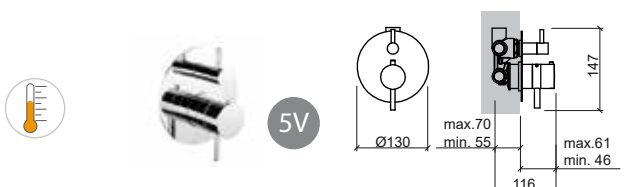

Reference	Description	€ Chrome
5264601C	5 WAY WALL MOUNTED THERMOSTATIC MIXER WITH ROUNDED MIRROR ☞ Ø130x61x147mm / 1.6Kg 3 bar with full opening (50% cold + 50% warm): 19.0l/m	298,23€