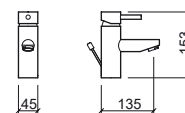

Reference	Description	€ Chrome
5500300	BASIN MIXER WITH POP-UP WASTE ☞ Ø45x168x153mm / 2.3Kg Includes flexible H/C in stainless steel mesh, VDA and fixing kit. 3 bar with full opening (50% cold + 50% warm): 15.0l/m	111,95€
5500301	BASIN MIXER ☞ Ø45x135x153mm / 2.3Kg Includes flexible H/C in stainless steel mesh and fixing kit. 3 bar with full opening (50% cold + 50% warm): 15.0l/m	107,51€