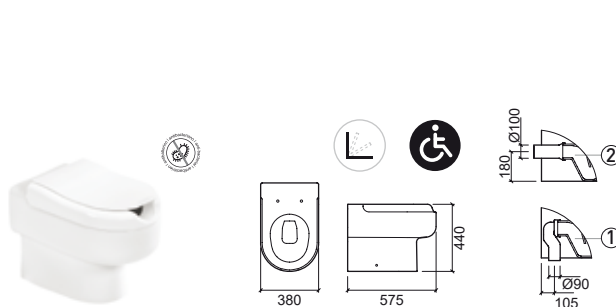

Reference Description € White

129011 ① **F/D LOW-LEVEL WC** **233,15€**

- 380x575x440mm / 32.4Kg
- Includes Fixing Kit and siphon.

129012 ② **W/D LOW-LEVEL WC*** **233,15€**

- 380x575x440mm / 32.4Kg
- Includes Fixing Kit. *Does not include Siphon MSKT1715.

22911 **TOILET SEAT WITH COVER AND FRONTAL OPENNING** **97,95€**

- 3.2Kg
- Duroplast toilet seat with stainless steel hinges.

22931 **SLOWCLOSE TOILET SEAT WITH COVER AND FRONTAL OPENNING** **135,56€**

- 3.2Kg
- Duroplast toilet seat with stainless steel hinges.

22951 **TOILET SEAT WITH COVER** **95,59€**

- 3.8Kg
- Duroplast toilet seat with stainless steel hinges.

22961 **SLOWCLOSE TOILET SEAT WITH COVER** **133,20€**

- 3.8Kg
- Duroplast toilet seat with stainless steel hinges.

2291100A **TOILET SEAT WITHOUT COVER AND FRONTAL OPENNING** **76,00€**

- 2.0Kg

2295100A **TOILET SEAT WITHOUT COVER** **73,65€**

- 2.1Kg