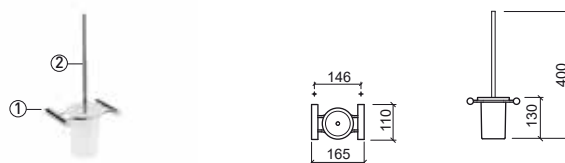

Reference Description € Chrome

41009 **ALFA TOILET BRUSH HOLDER** **69,09€**

☞ 165x110x400mm / 1.6Kg
Toilet brush holder in brass and frosted glass.
Includes Fixing Kit.

41011 **ALFA TOILET BRUSH** **22,20€**

☞ 0.2Kg
Toilet brush in brass.