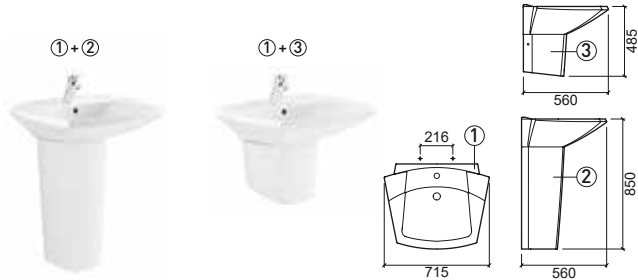

 Wall hung  Slowclose  Anti-bacterial

MILLENNIUM

design Suzana Nobre

MILLENNIUM

design Suzana Nobre

Reference	Description	€ White	€ Pergamon
105320	① 70 WASHBASIN ☞ 715x560x210mm / 21.7Kg Includes Fixing Kit.	205,48€	246,09€
105200	② PEDESTAL ☞ 235x240x650mm / 20.2Kg	152,80€	183,27€
105220	③ HALF PEDESTAL ☞ 310x275x310mm / 8.9Kg Includes Fixing Kit.	123,45€	148,25€