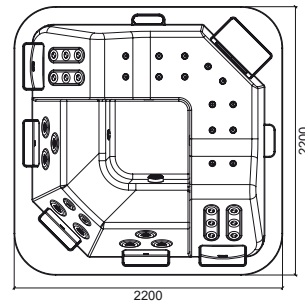

Icon	Icon	Kg	Kg	Icon	Icon	Icon	Icon	Icon	Icon
5	2	500	1900	38	●	○	220-240V~	○	○
5	2	502	1902	44	●	○	220-240V~	○	○

Reference	Description	€ Color
875506	COVERAGE FOR SPA 5 AQUA NATURA Available colors: black. Compatible with SPA Ref. 875500.	1 328,99€

Reference	Description	€ Color
8A7	STAIRS FOR SPA AQUA NATURA 680X660X360mm / 7.7Kg Stairs in molded plastic, high UV resistance. Available colors: brown [23] and grey [03].	389,76€

LEGEND.

Number of people	People lying down	Kg Weight	Kg Weight with water	Jets
Stairs	Lighting	Chromotherapy	Voltage	Thermal coverage
			Capacity (liters)