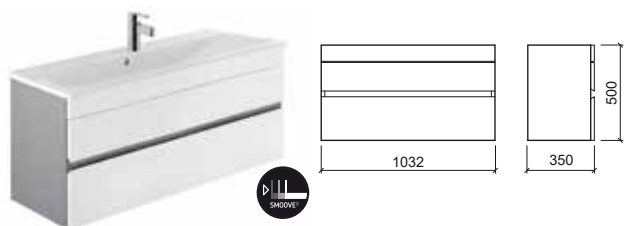

Reference	Description	€ White	€ Color

63440 103x36 FURNITURE **395,14€** **395,14€**

1000x350x500mm
Mobile in water-repellent agglomerate coated with melamine with **white** or **grey** finish. Drawers in water-resistant MDF lacquered in **white**. Compatible with washbasin Look 134770. [-] Check availability.

134790 103x36 LOOK WASHBASIN **170,72€**

1032x360x148mm
In **white** or **pergamon**. [-] Check availability.