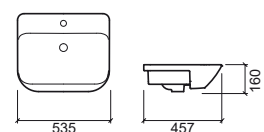

LEGEND.

✦ FIXATION   ⊕ WATER SUPPLY   ⊕ FLUSH   ⚡ FINISH FLOOR

P. 283 COMPONENTS > WH. WHITE > CR. PERGAMON