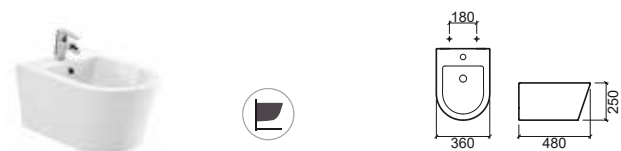

Reference	Description	€ White	€ Pergamon
140450	URB.Y 48 WALL HUNG BIDET 360x480x250mm / 16.8Kg Includes Fixing Kit. > P. 298 SANITARY INSTALLATION SYSTEMS	133,46€	160,14€

Reference	Description	€ White	€ Pergamon
140440	URB.Y 52 WALL HUNG BIDET 355x525x250mm / 18.9Kg Includes Fixing Kit. > P. 298 SANITARY INSTALLATION SYSTEMS	157,00€	204,10€