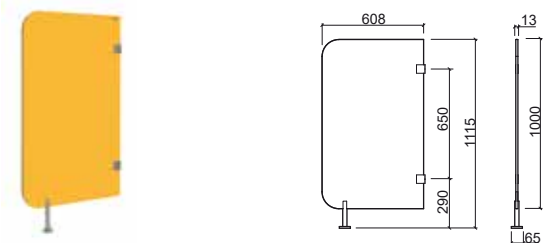

Reference	Description	€ White	€ Color
62541	SEPARATOR ☞ 65x608x1115mm / 10.1Kg Phenolic compact separator with finish in white, yellow or blue. Foot in stainless steel. Includes wall and foot mounting hardware. Wall mounting kit not include.	221,91€	221,91€