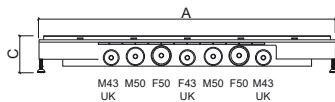

Reference Description € Chrome

49070 ① **METRIC 70 SHOWER CHANNEL** **287,98€**

700x92x120mm / 1.8Kg
Siphoned rail in ABS with brushed stainless steel grate, for recessed installation. Flow rate up to 84 liters per minute. Supplied with anti-cracking screen for better waterproofing. Height reduced, adjustable from 80mm to 120mm. Universal, with 7 exits to respond to the needs of different markets. Easy maintenance.
In accordance with international NF EN 274 and NF EN 1253.

49080 ② **METRIC 80 SHOWER CHANNEL** **300,26€**

800x92x120mm / 1.9Kg
Siphoned rail in ABS with brushed stainless steel grate, for recessed installation. Flow rate up to 84 liters per minute. Supplied with anti-cracking screen for better waterproofing. Height reduced, adjustable from 80mm to 120mm. Universal, with 7 exits to respond to the needs of different markets. Easy maintenance.
In accordance with international NF EN 274 and NF EN 1253.

49090 ③ **METRIC 90 SHOWER CHANNEL** **326,63€**

900x92x120mm / 2.5Kg
Siphoned rail in ABS with brushed stainless steel grate, for recessed installation. Flow rate up to 84 liters per minute. Supplied with anti-cracking screen for better waterproofing. Height reduced, adjustable from 80mm to 120mm. Universal, with 7 exits to respond to the needs of different markets. Easy maintenance.
In accordance with international NF EN 274 and NF EN 1253.