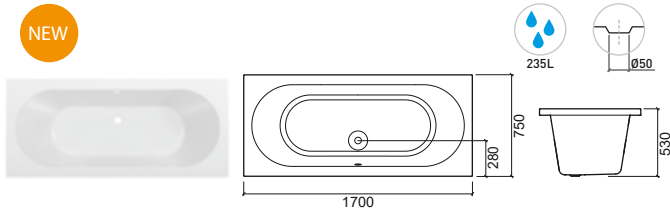

LEGEND.

☐ Packed with mask

☐ In box

☐ Left hydro engine

☐ Right hydro engine

☐ Top System

☐ Bathtub capacity