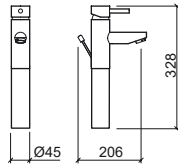

ÍCONE ECO

> P. 80 POP-UPS WASTE

Reference	Description	€ Chrome
5524300	LONG BASIN MIXER WITH POP-UP WASTE ☞ Ø45x206x328mm / 2.8Kg Includes flexible H/C in stainless steel mesh, VDA and fixing kit. 3 bar with full opening (50% cold + 50% warm): 6.0l/m	196,23€

5524301	LONG BASIN MIXER ☞ Ø45x174x328mm / 2.8Kg Includes flexible H/C in stainless steel mesh and fixing kit. 3 bar with full opening (50% cold + 50% warm): 6.0l/m	190,37€

Reference	Description	€ Chrome
5520300	BASIN MIXER WITH POP-UP WASTE ☞ Ø45x168x153mm / 2.3Kg Includes flexible H/C in stainless steel mesh, VDA and fixing kit. 3 bar with full opening (50% cold + 50% warm): 6.0l/m	115,04€

5520301	BASIN MIXER ☞ Ø45x135x153mm / 2.3Kg Includes flexible H/C in stainless steel mesh and fixing kit. 3 bar with full opening (50% cold + 50% warm): 6.0l/m	110,67€

Reference	Description	€ Chrome
5520400	BIDET MIXER WITH POP-UP WASTE	115,04€

☞ Ø45x157x153mm / 2.2Kg
Includes flexible H/C in stainless steel mesh, VDA and fixing kit.
3 bar with full opening (50% cold + 50% warm): 6.0l/m

5520401	BIDET MIXER	110,67€

☞ Ø45x134x153mm / 2.2Kg
Includes flexible H/C in stainless steel mesh and fixing kit.
3 bar with full opening (50% cold + 50% warm): 6.0l/m

Reference	Description	€ Chrome
5520801	BATH/SHOWER MIXER	164,04€

☞ 280x173x65mm / 2.3Kg
Does not include flexible shower and shower holder.
3 bar with full opening (50% cold + 50% warm): 10.0l/m

Reference	Description	€ Chrome
5520701	SHOWER MIXER	147,23€

☞ 280x131x65mm / 1.2Kg
Does not include flexible shower and shower holder.
3 bar with full opening (50% cold + 50% warm): 10.0l/m

LEGEND.

☞ In box