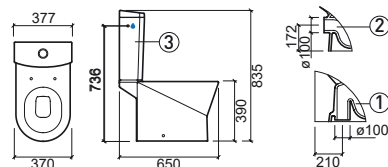

LEGEND.

Anti-bacterial

3/6L

Slowclose

URB.Y

design Emanuel Rufo

Reference	Description	€ White	€ Pergamon
140021	① 65 URB.Y F/D CLOSE-COUPLED WC  370x650x400mm / 31.1Kg Includes Fixing Kit.	116,86€	140,25€
140022	② 65 URB.Y W/D CLOSE-COUPLED WC   370x650x400mm / 31.1Kg Includes Fixing Kit.	116,86€	140,25€
140111LM	③ URB.Y CISTERN   377x170x440mm / 15.9Kg Includes cover. Includes 3/6L mechanism.	157,15€	188,58€
140113LM	③ URB.Y CISTERN [SE]   377x164x435mm / 15.9Kg Includes cover. Includes 3/6L mechanism.	157,15€	188,58€
24031	URB.Y SLOWCLOSE CLIPOFF TOILET SEAT  2.4Kg Duroplast toilet seat with stainless steel hinges. With anti-bacterial protection.	117,29€	140,74€
24011	URB.Y CLIPOFF TOILET SEAT  2.4Kg Duroplast toilet seat with stainless steel hinges. With anti-bacterial protection.	75,70€	90,84€
MSKT1715	'P' TRAP PAN CONNECTOR	6,61€	
140921	① PACK 65 URB.Y F/D CLOSE-COUPLED WC  52.3Kg F/D Closed-coupled WC + Cistern with 3/6L mechanism + ClipOff toilet seat	308,46€	
140929	① PACK 65 URB.Y F/D CLOSE-COUPLED WC [SE]  52.3Kg F/D Closed-coupled WC + [SE] Cistern with 3/6L mechanism + ClipOff toilet seat	308,46€	
140928	② PACK 65 URB.Y W/D CLOSE-COUPLED WC  52.3Kg W/D Closed-coupled WC + Cistern with 3/6L mechanism + ClipOff toilet seat	308,46€	
140920	② PACK 65 URB.Y W/D CLOSE-COUPLED WC [SE]  52.3Kg W/D Closed-coupled WC + [SE] Cistern with 3/6L mechanism + ClipOff toilet seat	308,46€	
140922	② PACK 65 URB.Y W/D CLOSE-COUPLED WC  52.3Kg F/D Closed-coupled WC + Cistern with 3/6L mechanism + Slowclose ClipOff toilet seat	330,11€	
140923	① PACK 65 URB.Y W/D CLOSE-COUPLED WC [SE]  52.3Kg F/D Closed-coupled WC + [SE] Cistern with 3/6L mechanism + Slowclose ClipOff toilet seat	330,11€	
140925	① PACK 65 URB.Y F/D CLOSE-COUPLED WC  52.3Kg F/D Closed-coupled WC + Cistern with 3/6L mechanism + Slowclose ClipOff toilet seat	330,11€	
140924	① PACK 65 URB.Y F/D CLOSE-COUPLED WC [SE]  52.3Kg W/D Closed-coupled WC + [SE] Cistern with 3/6L mechanism + Slowclose ClipOff toilet seat	330,11€	