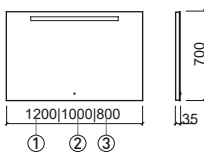

LEGEND.

LED light

In box