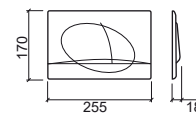

Reference	Description	€ White	€ Color
40003	ORANGE	34,00€	49,27€
	☞ 255x18x170mm / 0.8Kg Plate for 3/6L countertop cistern. Finishing in white, chrome and satin chrome. Compatible with: Sanfix, Sanflush, Switch, Wallfit, Sanspace and Sanbest.