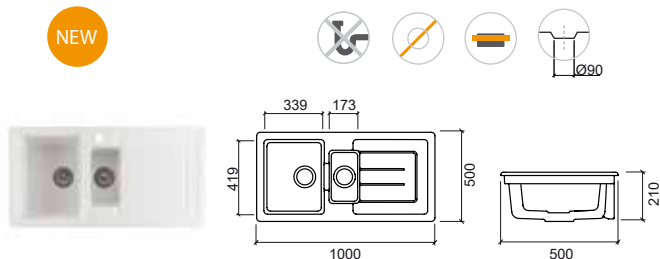

Available variants:

Sink 1 bowl reversible w/2 pre-sketched holes w/pop-up waste Ref. 7311V.
Sink 1 right bowl w/pop-up waste Ref. 7311DV.
Sink 1 left bowl w/pop-up waste Ref. 7311EV.
Pop-up included Ø90 Ref. 470311. Compatible syphon (not included) Ref. 470300. Compatible hole tops (not included) Ref. 4722100.

NEW