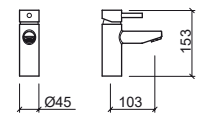

Reference	Description	€ Chrome

5261000	COLD OPEN BASIN MIXER WITH POP-UP WASTE	81,40€

- ☞ Ø45x138x153mm / 1.4Kg
- Includes flexible H/C in stainless steel mesh and fixing kit.
- 3 bar with full opening (50% cold + 50% warm): 12.0l/m
- Possibility of application of flow reducer.

5261001	COLD OPEN BASIN MIXER	77,14€

- ☞ Ø45x138x153mm / 1.1Kg
- Includes flexible H/C in stainless steel mesh and fixing kit.
- 3 bar with full opening (50% cold + 50% warm): 12.0l/m
- Possibility of application of flow reducer.