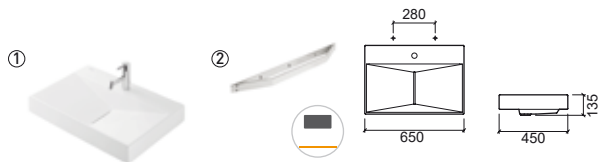

WALL HUNG BASINS

Reference	Description	€ White	€ Chrome

109700 ① **65 FLUX WITH TAP HOLE** **279,75€**

650x450x135mm / 18.2Kg
Wall hung basin with tap hole.
Without overflow. Includes Fixing Kit.
Not compatible with Pop-Up. Compatible pop-up Ref. 4V9811.

40906 ② **65 FLUX TOWEL RAIL** **151,84€**

2.0Kg
Towel rail in chromed brass for Flux 65 washbasin.