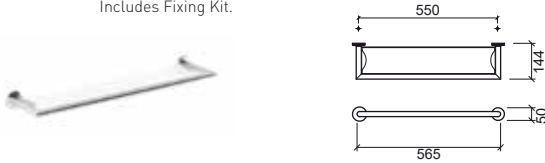

LEGEND.

 In box

RIMINI

WC accessories in brushed stainless steel

Reference Description € Chrome

41804 **RIMINI SHELF** **148,90€**

- 565x144x50mm / 1.8Kg
- Shelf in brushed stainless steel and glass.
- Includes Fixing Kit.