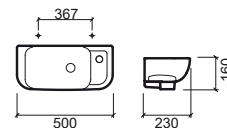

Reference	Description	€ White	€ Pergamon
134390	50x23 WALL HUNG BASIN 500x230x160mm / 8.2Kg Includes Fixing Kit.	119,03€	142,84€