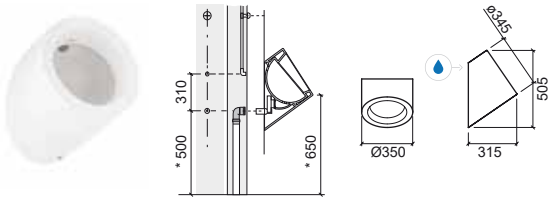

SPECIAL PIECES

Reference Description € White

111500 URINAL WCA **248,50€**

☞ Ø350x315x505mm / 14.7Kg
With siphon and fixing kit.
* indicative quotas
> P. 341 COMPONENTS

Reference Description € White

108510 URINAL ATLÁNTICO **354,28€**

☞ 485x340x770mm / 26.4Kg
Without siphon nor fixing kit.
* indicative quotas
> P. 342 COMPONENTS