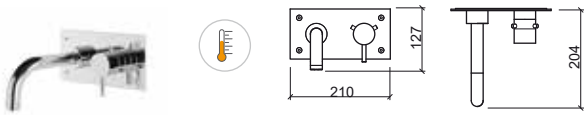

TUBE

Reference	Description	€ Chrome
5319301	COUNTERTOP THERMOSTATIC BASIN MIXER 210x204x127mm / 3.0Kg Includes flexible H/C in stainless steel mesh, case and fixing kit.	344,23€