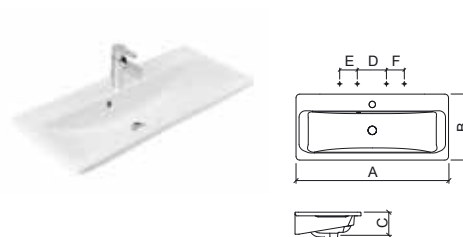

Reference	Description	€ White	€ Pergamon
134770	① 63x36 COUNTERTOP BASIN 632x360x148mm / 12.8Kg Includes Fixing Kit.	129,75€	155,71€
134780	② 83x36 COUNTERTOP BASIN 832x360x148mm / 16.4Kg Includes Fixing Kit.	150,24€	180,30€
134790	③ 103x36 COUNTERTOP BASIN 1032x360x148mm / 21.3Kg Includes Fixing Kit.	170,72€	204,87€

	A	B	C	D	E	F
① 63	632	360	148	280	---	---
② 83	832	360	148	280	---	---
③ 103	1032	360	148	280	140	140