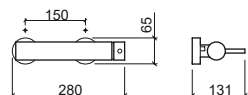

- 280x131x65mm / 1.2Kg
- Does not include flexible shower and shower holder.
- 3 bar with full opening (50% cold + 50% warm): 18.0l/m

LEGEND.

- With timer
- In box

ÍCONE ECO

> P. 80 POP-UPS WASTE

Reference	Description	€ Chrome
5524300	LONG BASIN MIXER WITH POP-UP WASTE ☞ Ø45x206x328mm / 2.8Kg Includes flexible H/C in stainless steel mesh, VDA and fixing kit. 3 bar with full opening (50% cold + 50% warm): 6.0l/m	196,23€