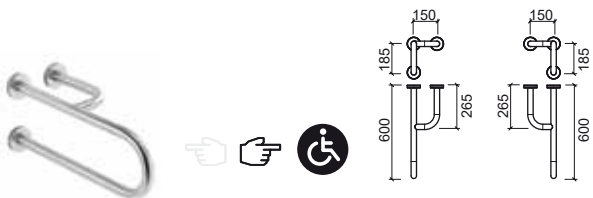

Reference Description € Inox

42973 **RIGHT/LEFT 60 HAND BAR FOR** **199,49€**

42974 **WASH BASIN**
200x600x215mm / 2.9Kg
Brushed stainless steel support.