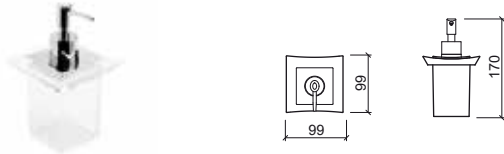

Reference Description € Chrome

46518 ALEXA SOAP DISPENSER **50,94€**

99x99x170mm / 0.3Kg
Soap dispenser in translucent glass, latão e zamak.