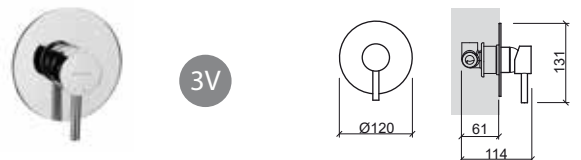

Reference	Description	€ Chrome
5318701	3 WAY WALL MOUNTED MIXER WITH ROUNDED Ø120 MIRROR Ø120x114x131mm / 4.0Kg	209,16€