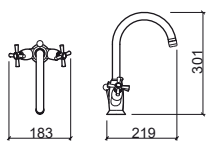

RIMINI

> P. 80 POP-UPS WASTE

Reference	Description	€ Chrome	Reference	Description	€ Chrome
5180310	CERAMIC HEAD BASIN MIXER WITH POP-UP WASTE 183x219x301mm / 2.4Kg Includes flexible H/C in stainless steel mesh, VDA and fixing kit.	163,54€	5181310	3 HOLES CERAMIC HEAD BASIN MIXER WITH POP-UP WASTE 217x293mm / 3.0Kg Includes flexible H/C in stainless steel mesh, VDA and fixing kit.	201,06€
5180311	CERAMIC HEAD BASIN MIXER 183x219x301mm / 2.0Kg Includes flexible H/C in stainless steel mesh and fixing kit.	145,71€	5181311	3 HOLES CERAMIC HEAD BASIN MIXER 217x293mm / 2.6Kg Includes flexible H/C in stainless steel mesh and fixing kit.	182,37€
5180360	TRADITIONAL HEAD BASIN MIXER WITH POP-UP WASTE 183x219x301mm / 2.4Kg Includes flexible H/C in stainless steel mesh, VDA and fixing kit.	150,18€	5181360	3 HOLES TRADITIONAL HEAD BASIN MIXER WITH POP-UP WASTE 217x293mm / 3.0Kg Includes flexible H/C in stainless steel mesh, VDA and fixing kit.	186,54€
5180361	TRADITIONAL HEAD BASIN MIXER 183x219x301mm / 2.0Kg Includes flexible H/C in stainless steel mesh and fixing kit.	132,64€	5181361	3 HOLES TRADITIONAL HEAD BASIN MIXER 217x293mm / 2.6Kg Includes flexible H/C in stainless steel mesh and fixing kit.	169,14€

Reference	Description	€ Chrome
5185361	TRADITIONAL HEAD 3 HOLES WALL BASIN MIXER 262x200x106mm / 1.7Kg	134,02€