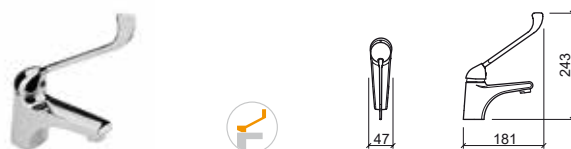

Reference	Description	€ Chrome

5368301	BASIN MIXER WITH MEDICAL LEVER	150,81€

47x181x243mm / 1.8Kg

Includes flexible H/C in stainless steel mesh and fixing kit.