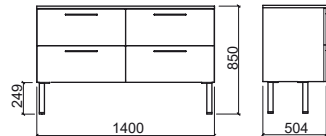

TWIN

Reference	Description	€ White	€ Color
64620	140 TWIN FURNITURE WITH 4 DRAWERS 1400x504x850mm / 51.5Kg Furniture in melamine coated agglomerate with white finish. Top in water-repellent agglomerate coated with thermo-laminate with white finish or taupé. Drawers in water-repellent agglomerate coated with white, grey, beech, red or wenge finish.	1 061,00€	1 061,00€

Reference	Description	€
64571	① 140x40 MIRROR WITH LIGHT 1400x440x30mm / 19.6Kg Led G9 - 40W. Mirror with 2 lights.	400,62€
64570	② 140x105 MIRROR WITH LIGHT 1400x1060x30mm / 21.1Kg Led G9 - 40W. Mirror with 2 lights.	438,05€
6A387000	③ ILLUMINATION 0.4Kg 1 halogen lamp with 40W/230V.	57,24€

	A	B
①	140x40	1400 440
②	140x105	1400 1060

Reference	Description	€ White	€ Color
64501	140 TWIN FURNITURE WITH 4 DRAWERS AND 2 DOORS 1400x504x850mm / 51.5Kg Furniture in melamine coated agglomerate with white finish. Top in water-repellent agglomerate coated with thermo-laminate with white finish or taupé. Drawers and doors in water-repellent agglomerate coated with white, grey, beech, red or wenge finish.	1 047,79€	1 047,79€

Reference	Description	€ White
6A4639	FOOTER 1391x371x250mm / 6.0Kg Melamine footer with white finish.	116,68€