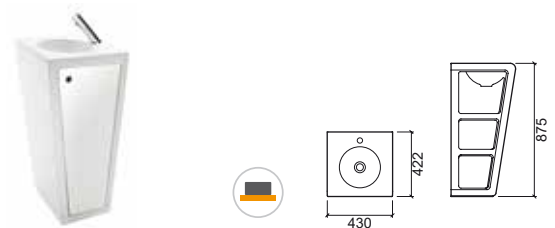

A	B	C	D
①	46	460	416	160
②	50	500	414	165
③	56	560	449	165

	A	B	C	D
④	60	600	449	165
⑤	66	660	443	162

Reference	Description	€ White	€ Pergamon
109460	100 VISTA 1000x345x106mm Vessel basin without tap hole. Without overflow. Not compatible with Pop-Up. Compatible pop-up Ref. 4V9711.	143,41€	172,10€
1T9410	VISTA COVER 325x200x17mm Vista washbasin cover except for washbasin Vista 50.	35,00€	42,00€

Reference	Description	€ White	€ Pergamon
109450	47 VISTA 470x345x109mm Top place basin without tap hole. Without overflow. Not compatible with Pop-Up. Compatible pop-up Ref. 4V9711.	106,12€	127,86€
1T9410	VISTA COVER 325x200x17mm Vista washbasin cover except for washbasin Vista 50.	35,00€	42,00€

NEW

Reference	Description	€ White	€ Color
109380004P	BLOK WITH WHITE DOORS 430x422x875mm / 44.0Kg Vessel basin with tap hole. Without overflow. Not compatible with Pop-Up. Compatible pop-up Ref. 4V9711.	1 256,70€	
109380894P	BLOK WITH ZEBRANO DOORS 430x422x875mm / 44.0Kg Vessel basin with tap hole. Without overflow. Not compatible with Pop-Up. Compatible pop-up Ref. 4V9711.	1 279,53€	
109380064P	BLOK WITH BLACK DOORS 430x422x875mm / 44.0Kg Vessel basin with tap hole. Without overflow. Not compatible with Pop-Up. Compatible pop-up Ref. 4V9711.	1 445,36€	

LEGEND.

Not compatible with Pop-Up Without tap hole Vessel