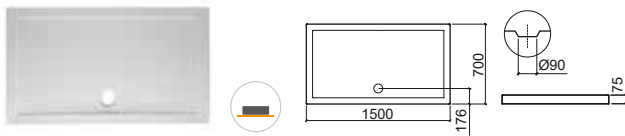

> P. 189 WASTES > P. 197 SHOWER ENCLOSURES

Reference	Description	€ White

801590 ① 150x70 OPEN SHOWER TRAY **274,64€**

1500x700x75mm / 20.5Kg
Compatible with waste 49911.