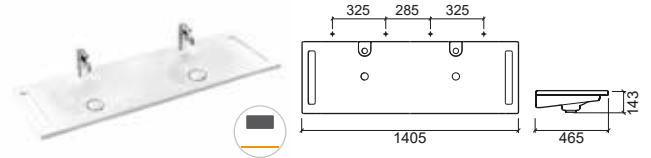

Reference Description € White

1. **108470** 123 CLEAN WITH TOWEL RAILS **393,90€**
   1405x465x143mm / 28.0Kg
   Wall hung basin with 2 taps holes, with valve always open and towel rails Right and Left. Without overflow. Includes Fixing Kit.
   Not compatible with Pop-Up. Compatible pop-up Ref. 49800.
   Compatible with furniture Clean 120 65820.