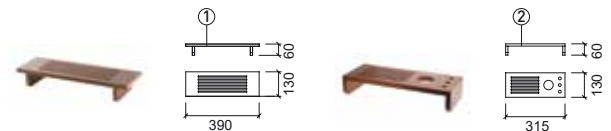

Reference	Description	€ Wengué
6A8605	① COMBY SINGLE ACCESSORY 390x130x60mm / 0.6Kg Compatible with Comby basin 108650 and 108660.	56,73€
6A8606	② COMBY GLASS HOLDER ACCESSORY 315x130x60mm / 0.5Kg Compatible with Comby basin 108650 and 108660 and Comby cup 6A8600.	55,85€