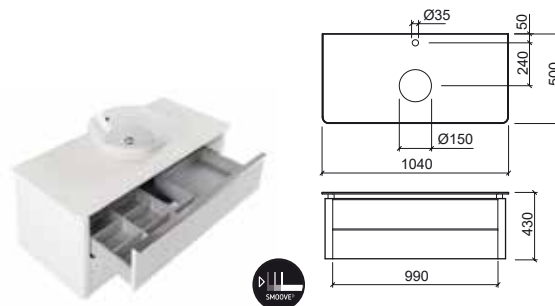

Reference	Description	€ White	€ Taupé

691991 100 SANLIFE FURNITURE WITH CENTRAL HOLE FOR WASHBASIN AND TAP
1040x500x430mm / 59.0Kg
€ 1 006,04€ € 1 006,04€
Lacquered MDF furniture in **white** or **taupé** finish. With aluminum handles. Two drawers with smooove closure. Removable compartment within the first drawer. Synthetic **Ivory** top 12mm. Compatible with washbasins 136339, 136349, 136739, 136749, 136389, 136399, 136789, 136799, 136379, 136779, 136729. **Must be used with long tap.**