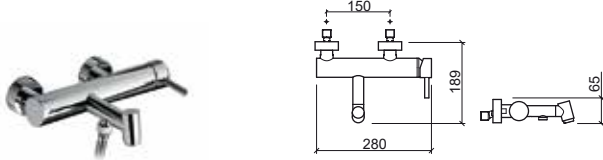

Reference Description € Chrome

5310801 BATH/SHOWER MIXER 273,78€

280x189x65mm / 2.6Kg
Does not include flexible shower and shower holder.

Reference Description € Chrome

5310701 SHOWER MIXER 229,36€

280x131x65mm / 2.4Kg
Does not include flexible shower and shower holder.