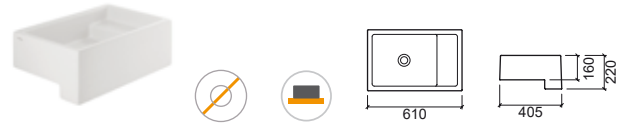

VESSEL BASINS

Reference	Description	€ White
108100	36x18 NOTE WITH TAP HOLE 360x180x90mm Vessel basin with tap hole. Without overflow. Not compatible with Pop-Up. Compatible pop-up Ref. 4V9711.	66,63€

NEW

Reference	Description	€ White
108660	COMBY WITH BRIM 610x405x220mm / 20.9Kg Vessel basin without tap hole. Compatible with Comby accessories 6A8605 and 6A8606. Not compatible with Pop-Up. Compatible pop-up Ref. 4V9711.	193,85€