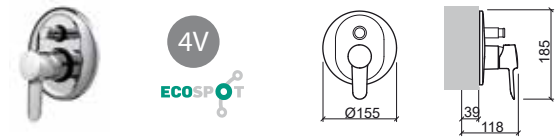

Reference Description € Chrome

5370701 **HOWER MIXER WITH HAND-SHOWER** **120,80€**
In box 220x150x127mm / 1.9Kg
Includes Omega 1 function hand-shower, 1.70m flexible and adjustable support.

Reference Description € Chrome

5374801 **THERMOSTATIC BATH/SHOWER MIXER WITH HAND-SHOWER** **320,19€**
In box 280x180x106mm / 2.5Kg
Includes Omega 1 function hand-shower, 1.70m flexible and adjustable support.

Reference Description € Chrome

5374701 **THERMOSTATIC SHOWER MIXER WITH HAND-SHOWER** **266,02€**
In box 280x90x65mm / 2.5Kg
Includes Omega 1 function hand-shower, 1.70m flexible and adjustable support.

Reference Description € Chrome

537670111 **MIXER WITH SLIDING RAIL, HAND-SHOWER AND HEAD-SHOWER** **385,46€**
In box 265x560x1162mm / 6.8Kg

537670111S **MIXER WITH SLIDING RAIL AND HAND-SHOWER** **317,84€**
In box 265x470x1162mm / 6.0Kg

Reference Description € Chrome

5371701C **3 WAY WALL MOUNTED MIXER WITH ROUNDED MIRROR** **151,90€**
In box Ø117x120x146mm / 2.5Kg

Reference Description € Chrome

5371801C **4 WAY WALL MOUNTED MIXER WITH OVAL MIRROR** **188,95€**
In box Ø155x118x185mm

Reference Description € Chrome

537772111 **THERMOSTATIC MIXER WITH SLIDING RAIL, HAND-SHOWER AND HEAD-SHOWER** **550,26€**
In box 280x560x1162mm / 5.7Kg
Includes Ø180 Face head-shower, Duo hand shower, 1.5m flexible showerhead, adjustable height shower bracket and fixing kit.

537772111S **THERMOSTATIC MIXER WITH SLIDING RAIL AND HAND-SHOWER** **508,47€**

In box 280x470x1162mm / 5.3Kg
Includes Duo hand shower, flexible 1.5m, height adjustable shower bracket and fixing kit. Compatible with Head-shower Cones Main Therapy 57592, Main Call 57792, Headline 59091, Face 58691, Square 5871, Extra-Large 58591, Area Ø200 56291, Area Ø250 56891, Area Ø300 57691, Square □ 200 55991, Square □ 250 56091, Square □ 300, 57491.