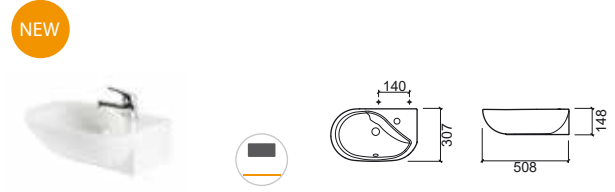

Reference	Description	€ White

118300	DOURO	68,30€
508x307x148mm / 10.6Kg Wall hung basin with tap hole. Without embellisher ring. Fixing Kit not included.