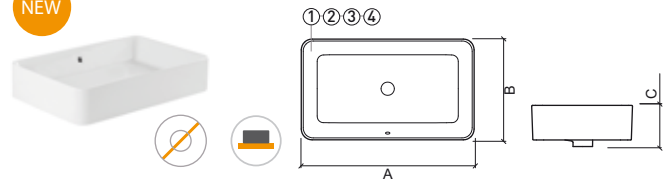

Reference	Description	€ White
136339 ①	60x35 SANLIFE 602x352x145mm / 12.5Kg Vessel basin without tap hole. Not compatible with Pop-Up. Compatible with furniture Sanlife 100 691990, 691991 and Sanlife 160 691996, 691997.	197,21€

136739 ②	60x40 SANLIFE 602x400x145mm / 13.2Kg Vessel basin without tap hole. Not compatible with Pop-Up. Compatible with furniture Sanlife 100 691990, 691991 and Sanlife 160 691996, 691997.	203,87€

136349 ③	80x35 SANLIFE 800x350x140mm / 14.9Kg Vessel basin without tap hole. Not compatible with Pop-Up. Compatible with furniture Sanlife 100 691990 and 691991.	226,53€

136749 ④	80x40 SANLIFE 800x400x144mm Vessel basin without tap hole. Not compatible with Pop-Up. Compatible with furniture Sanlife 100 691990 and 691991.	233,19€

NEW