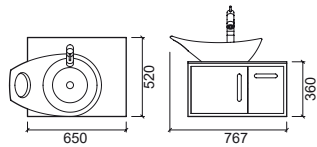

JOIN

Reference	Description	€ White	€ White/Preto
64401	FURNITURE ☞ 650x520x360mm / 35.6Kg Furniture in water-resistant MDF lacquered in white with glossy black lacquered doors and tempered black glass top 8mm. Compatible with to place basin Join 109710.		951,79€
64400	FURNITURE ☞ 650x520x360mm / 36.2Kg Lacquered MDF furniture lacquered in white with doors and top in tempered black glass of 8mm. Compatible with to place basin Join 109710.		1 045,48€
109710	JOIN WASHBASIN ☞ 610x410x165mm / 11.7Kg	304,60€	