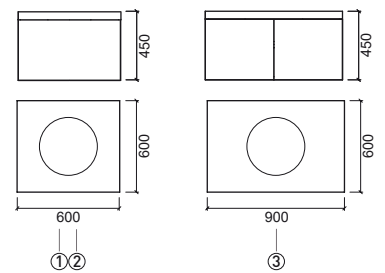

Reference	Description	€ White
61190	① 60 WCA BALCON 600x600x50mm / 14.5Kg Balcon in white Corian.	1 080,71€
61192	② 60 WCA BALCON FOR COUNTERTOP BASIN 600x600x50mm / 28.2Kg Balcon in white Corian compatible with over countertop basin WCA 111360.	1 113,63€
61191	③ 90 WCA BALCON 900x600x50mm / 20.2Kg Balcon in white Corian.	1 448,25€
61193	④ 90 WCA BALCON FOR COUNTERTOP BASIN 900x600x50mm / 39.1Kg Balcon in white Corian compatible with over countertop basin WCA 111360.	1 486,65€
111360	Ø45 WCA WASHBASIN Ø450x280mm / 9.1Kg	203,98€

Reference	Description	€ White
61103	① 90 WCA BALCON FOR COUNTERTOP BASIN WITH RIGHT DOOR FURNITURE 600x600x450mm / 27.5Kg Balcon in white Corian. Waterproof MDF furniture lacquered in white. Compatible with over countertop basin WCA 111360.	1 459,21€
61102	② 90 WCA BALCON FOR COUNTERTOP BASIN WITH LEFT DOOR FURNITURE 600x600x450mm / 27.5Kg Balcon in white Corian. Waterproof MDF furniture lacquered in white. Compatible with over countertop basin WCA 111360.	1 459,21€
61104	③ 90 WCA BALCON F/COUNTERTOP BASIN WITH FURNITURE 900x600x450mm / 39.5Kg Balcon in white Corian. Waterproof MDF furniture lacquered in white. Compatible with over countertop basin WCA 111360.	1 881,63€
111360	Ø45 WCA WASHBASIN Ø450x280mm / 9.1Kg	203,98€