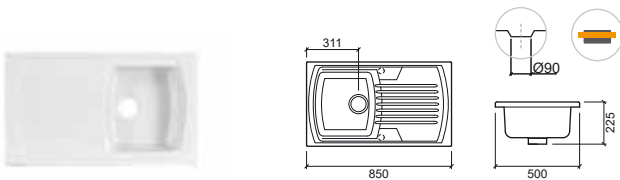

Reference	Description	€ White

7220	LUSITANO SINK 1 BOWL	229,55€

850x500x225mm / 26.6Kg
Sink top for kitchen in Fireclay without overflow.
Pop-up waste compatible ø90 Ref. 4714.
Pre-sketched drilling. Cover holes Ref. 47221.