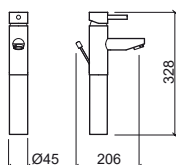

Reference	Description	€ Chrome
5504331	COLD OPEN LONG BASIN MIXER ☞ Ø45x206x328mm / 3.1Kg Includes flexible H/C in stainless steel mesh and fixing kit. 3 bar with full opening (50% cold + 50% warm): 8.4l/m	187,23€