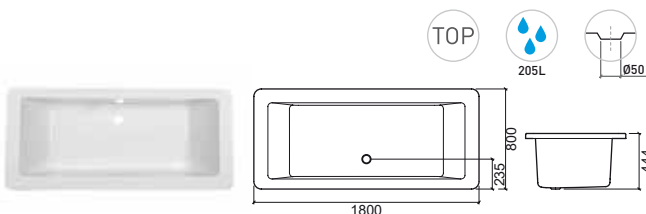

LEGEND.

- Top System
- BodyLine System
- Bathtub capacity
- Packed with mask
- In box
- Left hydro engine
- Right hydro engine
- With pop-up included