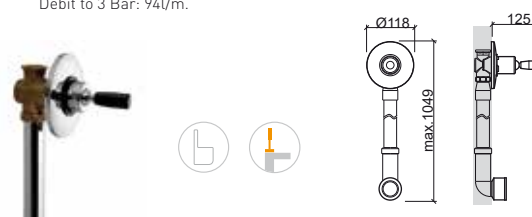

 Ø118x125x1049mm / 1.6Kg
Debit to 3 Bar: 94l/m.

LEGEND.

 Urinal  Toilet  Medical lever  In box

ECO

Reference Description € Chrome

5190341 **BASIN TIMER TAP** **82,58€**

45x145x95mm / 0.9Kg
Includes flexible stainless steel mesh and fixing kit.
Debit to 3 Bar: 4 to 13l/m (adjustable flow rate)