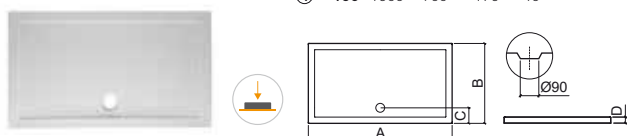

Reference	Description	€ White
801470	① EXTRA-FLAT 170x70 OPEN SHOWER TRAY 1700x700x40mm Compatible with waste 49911.	365,18€
801480	② EXTRA-FLAT 170x75 OPEN SHOWER TRAY 1700x750x40mm / 23.0Kg Compatible with waste 49911.	370,66€
801490	③ EXTRA-FLAT 170x80 OPEN SHOWER TRAY 1700x800x40mm / 22.0Kg Compatible with waste 49911.	393,98€

	A	B	C	D
①	170	700	175	40
②	170	750	176	40
③	170	800	176	40

Reference	Description	€ White
801430	① EXTRA-FLAT 160x70 OPEN SHOWER TRAY 1600x700x40mm / 14.5Kg Compatible with waste 49911.	310,24€
801440	② EXTRA-FLAT 160x75 OPEN SHOWER TRAY 1600x750x40mm / 15.0Kg Compatible with waste 49911.	315,75€
801450	③ EXTRA-FLAT 160x80 OPEN SHOWER TRAY 1600x800x40mm / 15.5Kg Compatible with waste 49911.	339,09€
801460	④ EXTRA-FLAT 160x90 OPEN SHOWER TRAY 1600x900x40mm / 17.0Kg Compatible with waste 49911.	378,90€

	A	B	C	D
①	160	700	175	40
②	160	750	177	40
③	160	800	176	40
④	160	900	176	40