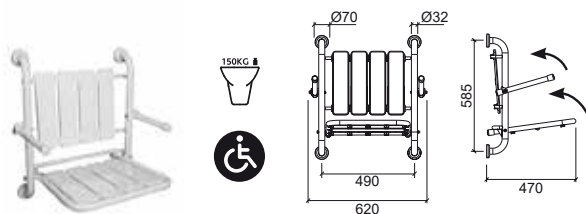

Reference	Description	€ White

48046	FOLDING SEAT FOR SHOWER WITH BACK ARMS	496,28€

620x470x655mm / 8.9Kg

Accessory in galvanized iron lacquered in white.
Supports weight up to 150Kg.