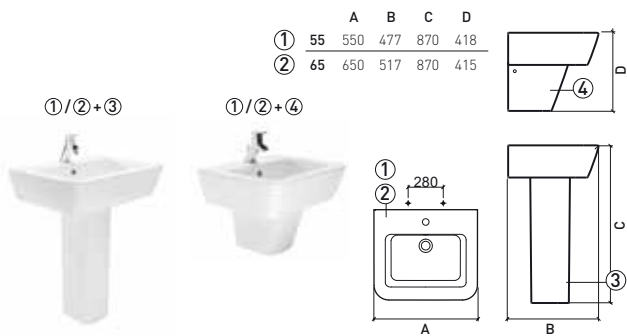

ADVANCE

design Suzana Nobre

Reference	Description	€ White	€ Black
127300	① 55 WASHBASIN 550x477x195mm / 20.8Kg Includes Fixing Kit.	189,27€	302,82€
127310	② 65 WASHBASIN 650x517x195mm / 25.6Kg Includes Fixing Kit.	242,25€	387,60€
127200	③ PEDESTAL 200x210x680mm / 16.5Kg	146,86€	234,97€
127220	④ HALF PEDESTAL 225x325x260mm / 8.1Kg Includes Fixing Kit.	128,70€	205,91€

Reference	Description	€ White	€ Black
127320	90 TO PLACE/WALL HUNG BASIN WITH TAP HOLE 904x517x205mm / 35.2Kg Includes Fixing Kit.	370,95€	593,51€