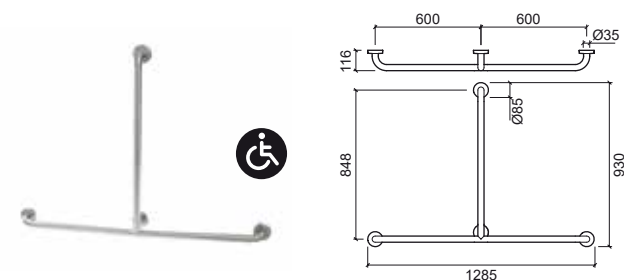

NEW WCCARE

design Suzana Nobre

Reference Description € Inox

42967 VERTICAL HAND BAR 179,99€

85x116x1843mm / 3.0Kg
Brushed stainless steel support.

Reference Description € Inox

42966 120 HAND BAR 179,99€

1200x116x85mm / 2.3Kg
Brushed stainless steel support.

Reference Description € Inox

42972 ① 100 HAND BAR 163,05€

1000x116x85mm / 1.8Kg
Brushed stainless steel support.

42953 ② 90 HAND BAR 156,70€

900x116x85mm / 1.4Kg
Brushed stainless steel support.

42971 ③ 80 HAND BAR 150,34€

800x116x85mm / 1.6Kg
Brushed stainless steel support.

42970 ④ 70 HAND BAR 146,10€

700x116x85mm / 1.4Kg
Brushed stainless steel support.

42952 ⑤ 60 HAND BAR 139,76€

600x116x85mm / 1.3Kg
Brushed stainless steel support.

42951 ⑥ 45 HAND BAR 133,39€

450x116x85mm / 0.9Kg
Brushed stainless steel support.

42950 ⑦ 30 HAND BAR 124,94€

300x116x85mm / 0.9Kg
Brushed stainless steel support.

	A
①	1000
②	900
③	800
④	700
⑤	600
⑥	450
⑦	300

Reference Description € Inox

42965 CENTRAL HAND BAR 277,39€

1285x116x930mm / 3.6Kg
Brushed stainless steel support.

Reference Description € Inox

42959 ANGLE VERTICAL CENTRAL HAND BAR 340,90€

1300x790x933mm / 4.7Kg
Brushed stainless steel support.

LEGEND.

Countertop Anti-slip