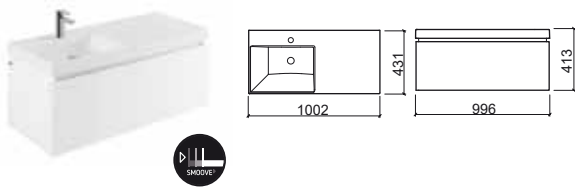

Reference	Description	€ White	€ Pergamon

60821	100 FURNITURE In box 996x431x413mm / 24.0Kg Mobile in white gloss. Front of lacquered MDF drawer lacquered and furniture body in melamine coated agglomerate with one drawer. Compatible with washbasin Vista 109420.	419,74€	
109420	100 VISTA WASHBASIN In box 1002x431x106mm / 24.7Kg In white or pergamon.	211,70€	254,25€
1T9410	CERAMIC COVER In box 325x200x17mm / 1.8Kg For all washbasins except Vista 50. In white or pergamon.	35,00€	42,00€