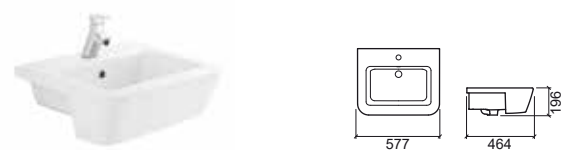

LEGEND.

✦ FIXATION ✧ WATER SUPPLY ◊ FLUSH § FINISH FLOOR

P. 280 COMPONENTS > WH. WHITE > CR. BLACK