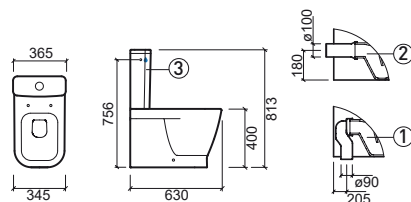

LEGEND.

- Ⓜ Anti-bacterial
- Ⓛ Slowclose

LOOK

design Emanuel Rufo

Reference	Description	€ White	€ Pergamon
134021	① F/D CLOSE-COUPLED WC 345x630x400mm / 32.4Kg Includes Fixing Kit and siphon.	126,68€	151,51€
134022	② W/D* CLOSE-COUPLED WC 345x630x400mm / 32.4Kg Includes Fixing Kit. *Does not include siphon MSKT1715.	126,68€	151,51€
134111LM	③ CISTERN 362x140x410mm / 10.4Kg Includes cover. Includes 3/6L mechanism.	154,17€	185,00€
134113LM	③ CISTERN [SE] 362x140x410mm / 10.4Kg Includes cover. Includes 3/6L mechanism.	154,17€	185,00€
23431	SLOWCLOSE CLIPOFF TOILET SEAT 2.7Kg Duroplast toilet seat with stainless steel hinges. With anti-bacterial protection.	72,40€	86,57€
23411	CLIPOFF TOILET SEAT 2.7Kg Duroplast toilet seat with stainless steel hinges. With anti-bacterial protection.	56,01€	67,21€