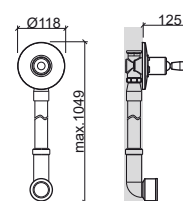

Reference	Description	€ Chrome

5194941	ECO INTERIOR HORIZONTAL FLOW METER 3/4" WITH MEDICAL LEVER In box Ø118x125x1049mm / 1.6Kg Debit at 3 Bar: 94l/m.	69,75€