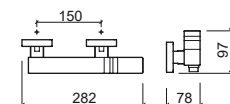

Reference	Description	€ Chrome

5490701 SHOWER MIXER 161,62€

282x78x97mm / 1.6Kg
Does not include flexible shower and shower holder.