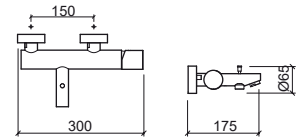

Reference	Description	€ Chrome
5540801	BATH/SHOWER MIXER	153,59€

300x175xØ65mm / 2.5Kg
Does not include flexible shower and shower holder.