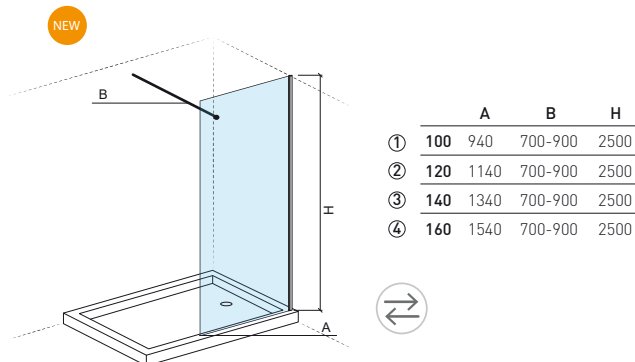

LEGEND.

In box Reversible

CR. CHROME