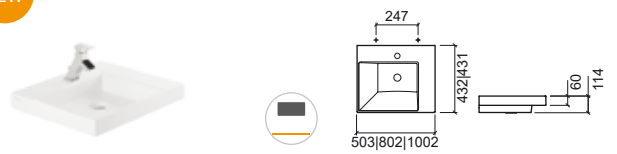

Reference Description € White € Pergamon

109400 **50 VISTA** **129,75€ 157,59€**
503x432x114mm
Wall hung basin with tap hole. Without overflow. Includes Fixing Kit. **Not compatible with Pop-Up.** Compatible pop-up Ref. 4V9711.
Compatible with furniture Vista 50 60802.

109410 **80 VISTA** **163,90€ 199,62€**
802x431x114mm / 19.6Kg
Wall hung basin with tap hole. Without overflow. Includes Fixing Kit. **Not compatible with Pop-Up.** Compatible pop-up Ref. 4V9711.
Compatible with furniture Vista 80 60820.

109420 **100 VISTA** **211,70€ 254,25€**
1002x431x114mm / 24.7Kg
Wall hung basin with tap hole. Without overflow. Includes Fixing Kit. **Not compatible with Pop-Up.** Compatible pop-up Ref. 4V9711.
Compatible with furniture Vista 1000 60821.

1T9400 **50 VISTA COVER** **31,00€ 37,20€**
269x201x17mm / 0.8Kg
Vista washbasin cover for washbasin Vista 50.

NEW