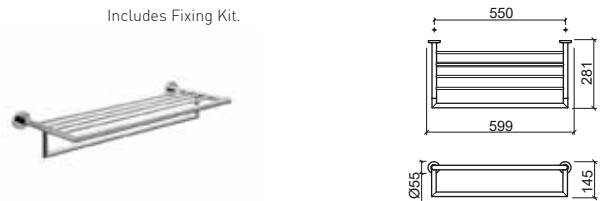

Reference Description € Chrome

41514 LUXE TOWEL RACK **222,58€**

☞ 599x281x145mm / 3.6Kg
Towel rack in stainless steel.
Includes Fixing Kit.