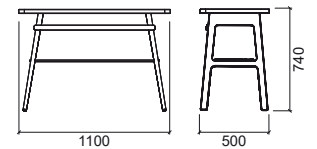

Reference	Description	€ White	€ Color
61801	SANIBOLD BALCON ☞ 1100x500x740mm / 26.0Kg Waterproof MDF countertop with birch-coated legs and towel rail and slatted shelf and lacquered top with white gloss finish. Compatible with washbasins Sanibold 137300 and 137310		1 260,75€
137300	48x40 SANIBOLD WASHBASIN ☞ 480x400x150mm / 9.2Kg	153,75€	307,50€
137310	60x40 SANIBOLD WASHBASIN ☞ 600x400x150mm / 11.7Kg	174,25€	358,75€

NEW