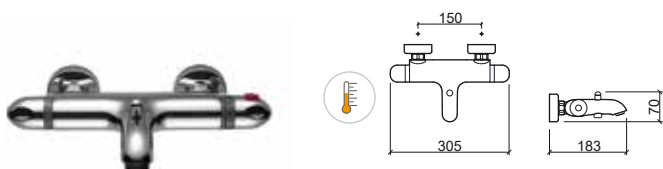

Reference	Description	€ Chrome
5344801	THERMOSTATIC BATH/SHOWER MIXER	233,18€

305x183x70mm / 2.4Kg
Does not include flexible, hand-shower and shower holder.