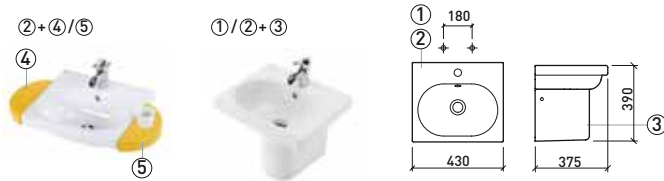

Reference	Description	€ Color
-----------	-------------	---------

- 62531** **FURNITURE** **426,15€**
 400x367x386mm / 12.0Kg
 Lacquered MDF furniture **white + yellow + blue**.
 Includes Fixing Kit.
 Compatible with wash basins WcKids 125300 and 125310.