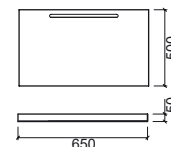

Reference	Description	€ White	€ Color

64072	65 URB.Y MIRROR WITH LIGHT ☞ 650x50x500mm / 6.7Kg Mirror in water-repellent agglomerate with white, oak or grey finish. With matte zone for lighting with 1 fluorescent lamp 220V/8W.	350,66€	350,66€