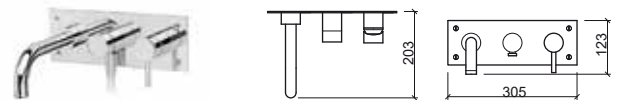

Reference Description € Chrome

5310801 BATH/SHOWER MIXER 273,78€

280x189x65mm / 2.6Kg
Does not include flexible shower and shower holder.

Reference Description € Chrome

5310701 SHOWER MIXER 229,36€

280x131x65mm / 2.4Kg
Does not include flexible shower and shower holder.

Reference Description € Chrome

5312311 3 WAY WALL MOUNTED BASIN MIXER 202,01€

204x188x113mm
Includes flexible H/C in stainless steel mesh and fixing kit.

Reference Description € Chrome

5312301 COUNTERTOP BASIN HORIZONTAL MIXER 170,72€

210x204x127mm / 2.1Kg
Includes flexible H/C in stainless steel mesh, case and fixing kit.
3 bar with full opening (50% cold + 50% warm): 16.4l/m

Reference Description € Chrome

5315301 COUNTERTOP BASIN VERTICAL MIXER 170,72€

105x203x229mm / 2.1Kg
Includes flexible H/C in stainless steel mesh, case and fixing kit.
3 bar with full opening (50% cold + 50% warm): 16.4l/m

Reference Description € Chrome

5317701 3 WAY WALL MOUNTED MIXER FOR FACE KIT 5R890701 263,24€

210x74x125mm / 2.3Kg
Includes flexible H/C in stainless steel mesh, fixing kit.

Reference Description € Chrome

5312341 COUNTERTOP BASIN TIMER TAP 223,81€

210x149x118mm / 1.9Kg
Includes flexible H/C in stainless steel mesh, case and fixing kit.
Debit to 3 Bar: 4 a 13l/m (adjustable flow rate). You can acquire the horizontal position (with right or left spout) or vertical position.

Reference Description € Chrome

5312801C COUNTERTOP BATH/SHOWER MIXER WITHOUT HAND-SHOWER, ADJ SHOWER REST AND FLEXIBLE 295,65€

305x203x123mm / 4.0Kg
Includes flexible H/C in stainless steel mesh, case and fixing kit.

Reference Description € Chrome

5316701 4 WAY WALL MOUNTED MIXER WITH HAND-SHOWER AND SHOWER HEAD 317,82€