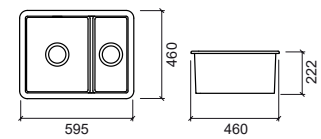

LEGEND.

Syphon not included
Without tap hole
Countertop on top
Undermount

WH. WHITE