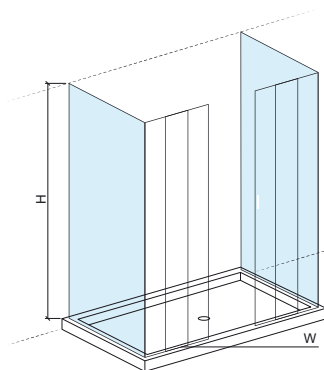

W	H	MIN	MAX
①	70	1900	690	710
②	75	1900	740	760
③	80	1900	790	810
④	90	1900	890	910