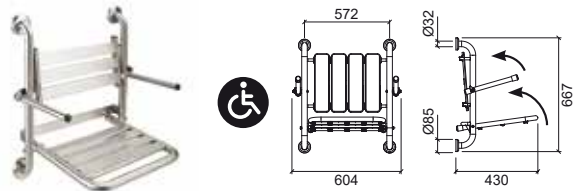

Reference Description € Inox

42946 FOLDING SEAT FOR SHOWER WITH BACK ARMS **365,89€**

605x430x670mm / 7.6Kg
Brushed stainless steel seat.