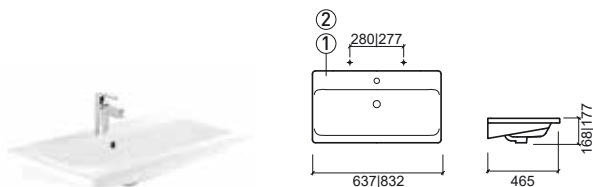

Reference	Description	€ White	€ Pergamon
134350	① 63 COUNTERTOP BASIN 637x465x168mm / 15.8Kg Includes Fixing Kit.	142,84€	171,41€
134360	② 83 COUNTERTOP BASIN 832x465x177mm / 20.0Kg Includes Fixing Kit.	162,32€	194,79€