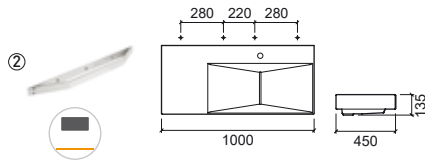

Reference Description € White € Chrome

109780 ① **100 FLUX** **373,74€**
1000x450x135mm / 26.3Kg
Wall hung basin with tap hole.
Without overflow. Includes Fixing Kit.
Not compatible with Pop-Up. Compatible pop-up Ref. 4V9811.

40910 ② **100 FLUX TOWEL RAIL** **208,86€**
3.1Kg
Towel rail in chromed brass for Flux 100 washbasin.