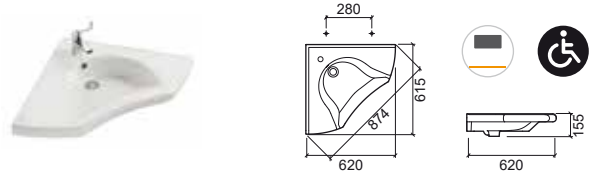

Reference Description € White

129700 **CORNER WASH BASIN** **286,04€**

- 874x620x155mm / 17.9Kg
- Wall-mounted washbasin with hole for faucet.
- Includes Fixing Kit.