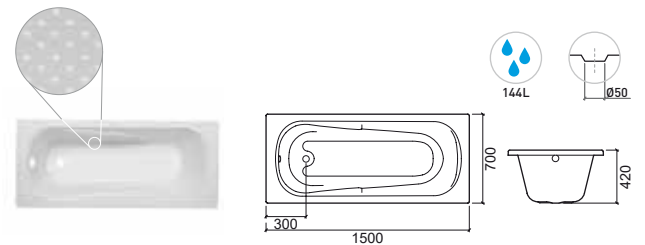

LEGEND.

- Packed with mask
- ☒ In box
- 🔴 Left hydro engine
- 🟢 Right hydro engine
- EASY Easy System
- 💧 Bathtub capacity