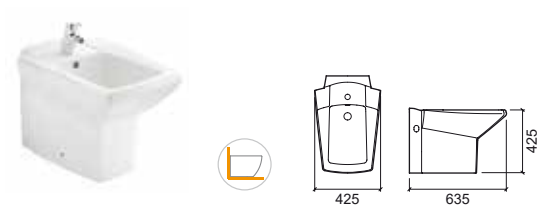

Reference	Description	€ White	€ Pergamon
105011	① F/D LOW-LEVEL WC ☞ 420x575x418mm / 31.3Kg Includes Fixing Kit and siphon. > P. 286 SANITARY INSTALLATION SYSTEMS	286,33€	343,86€
105012	② *W/D LOW-LEVEL WC ☞ 420x575x418mm / 31.3Kg Includes Fixing Kit. *Does not include siphon MSKT1715. > P. 286 SANITARY INSTALLATION SYSTEMS	286,33€	343,86€
20531	SLOWCLOSE TOILET SEAT ☞ 3.1Kg Duroplast toilet seat with stainless steel hinges. With anti-bacterial protection.	120,14€	
20511	TOILET SEAT ☞ 3.1Kg / Caixa 05 Duroplast toilet seat with stainless steel hinges. With anti-bacterial protection.	101,42€	121,81€

Reference	Description	€ White	€ Pergamon
105410	BIDET ☞ 425x635x425mm / 32.1Kg / Peças p/palette BR-CR=10 Includes Fixing Kit.	262,66€	314,84€
20541	BIDET COVER ☞ 2.4Kg Duroplast cover with stainless steel hinges. With anti-bacterial protection.	85,83€	103,06€