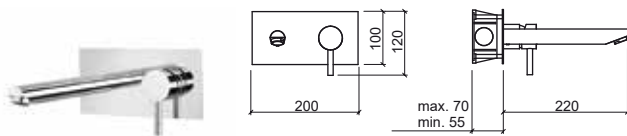

Reference Description € Chrome

5262301 COUNTERTOP BASIN MIXER **171,54€**

- ☞ 200x232x120mm / 2.2Kg
- Possibility of application of flow reducer.