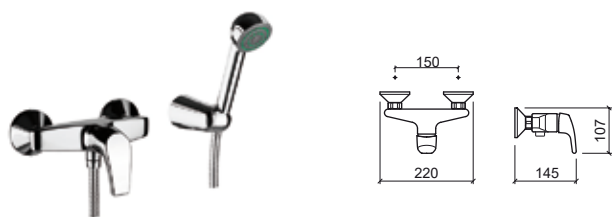

 220x145x107mm / 1.8Kg

Includes Mixa hand-shower, flexible 1.75m stainless steel mesh and shower holder.

Reference	Description	€ Chrome
-----------	-------------	----------

5366801	BATH/SHOWER MIXER WITH MEDICAL LEVER AND HAND-SHOWER	172,36€
----------------	---	----------------