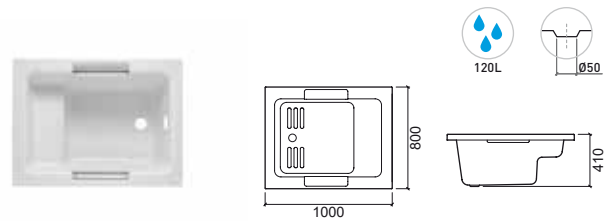

LEGEND.

- In box
- Left panel
- Right panel
- Bathtub capacity

WH. WHITE