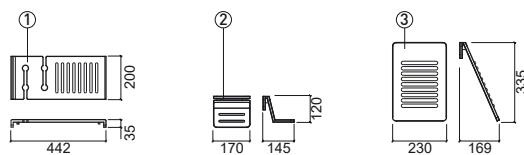

Reference Description € Color

6A0601 ① **DRAINER TRIBO** **AVAILABLE SOON**

200x442x35mm
Drainer in **National Pine**. Compatible with sink top Tribo 60 109900 and Tribo 80 109910.

6A0602 ② **SOAP DISH/SPONGE TRIBO** **AVAILABLE SOON**

170x145x120mm
Soap dish/sponge in **National Pine**. Compatible with sink top Tribo 60 109900 and Tribo 80 109910.

6A0606 ③ **BOARD TRIBO** **AVAILABLE SOON**

230x169x335mm
Board in **National Pine**. Compatible with sink top Tribo 60 109900 and Tribo 80 109910.

NEW