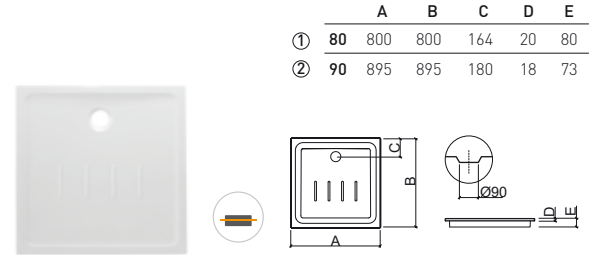

LEGEND.

Countertop

WH. WHITE