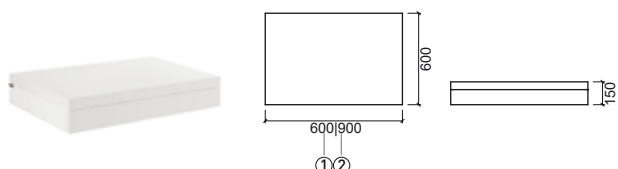

Reference	Description	€ White

61100 ① **60 WCA BALCON WITH DRAWERS** **1 376,94€**
☞ 600x600x150mm / 35.4Kg
Balcon in **white** Corian. Waterproof MDF furniture lacquered in **white**.

61101 ② **90 WCA BALCON WITH DRAWERS** **1 848,71€**
☞ 900x600x150mm / 52.2Kg
Balcon in **white** Corian. Waterproof MDF furniture lacquered in **white**.