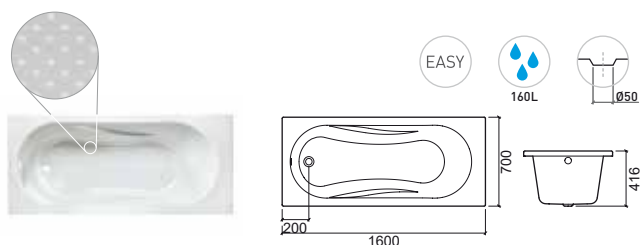

LEGEND.

Bathtub capacity
Easy System
Right hydro engine
Left hydro engine
In box
Packed with mask