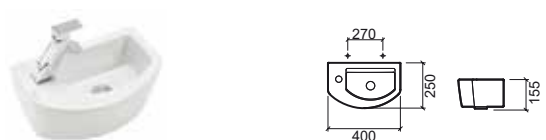

Reference	Description	€ White	€ Pergamon
140330	40x25 URB.Y WALL HUNG BASIN 400x250x155mm / 7.7Kg Includes Fixing Kit.	119,68€	143,61€

Reference	Description	€ White	€ Pergamon
140370	54 URB.Y SEMI RECESSED BASIN 540x455x190mm / 13.6Kg	106,04€	127,25€