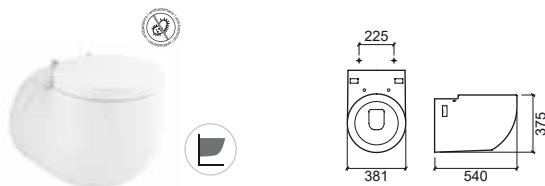

Reference	Description	€ White
111032	WALL HUNG WC 381x540x375mm / 26.2Kg > P. 289 SANITARY INSTALLATION SYSTEMS	542,02€
21111	TOILET SEAT 3.7Kg Duroplast toilet seat with stainless steel hinges. With anti-bacterial protection.	202,55€