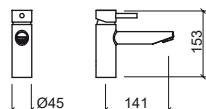

Reference	Description	€ Chrome

5267300	SÉNIOR BASIN MIXER WITH POP-UP WASTE	151,74€

- ☞ Ø45x176x153mm / 1.3Kg
- Includes flexible H/C stainless steel mesh fixing kit.
- 3 bar with full opening (50% cold + 50% warm): 16.8l/m
- Possibility of application of flow reducer.

5267301	SÉNIOR BASIN MIXER	129,31€

- ☞ Ø45x176x153mm / 1.3Kg
- Includes flexible H/C stainless steel mesh fixing kit.
- 3 bar with full opening (50% cold + 50% warm): 16.8l/m
- Possibility of application of flow reducer.