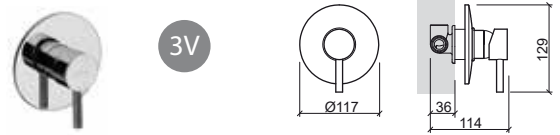

Reference	Description	€ Chrome
5311701C	3 WAY WALL MOUNTED MIXER WITH ROUNDED MIRROR Ø117x114x129mm / 0.8Kg	207,29€