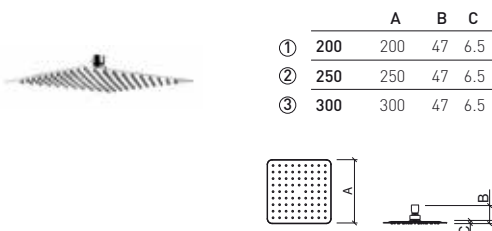

Reference Description € Chrome

5809111 ① 200 PLAN SHOWER-HEAD **69,65€**

Stainless steel head-shower with silicone water outlets.
Compatible with shower-head arms 58000, 58010, 58020, 58030, 58040, 58050, 58060, 58070 and 58080. Debit to 3 Bar: 18.5l/m

5819111 ② 250 PLAN SHOWER-HEAD **95,71€**

Stainless steel head-shower with silicone water outlets.
Compatible with shower-head arms 58000, 58010, 58020, 58030, 58040, 58050, 58060, 58070 and 58080. Debit to 3 Bar: 18.5l/m

5899111 ③ 300 PLAN SHOWER-HEAD **127,97€**

Stainless steel head-shower with silicone water outlets.
Compatible with shower-head arms 58000, 58010, 58020, 58030, 58040, 58050, 58060, 58070 and 58080. Debit to 3 Bar: 18.5l/m

NEW