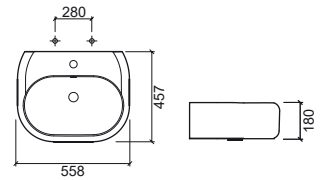

Reference Description € White

123310 56x45x18 TO PLACE BASIN WITH TAP HOLE **253,23€**
558x457x180mm / 14.9Kg
Includes Fixing Kit.