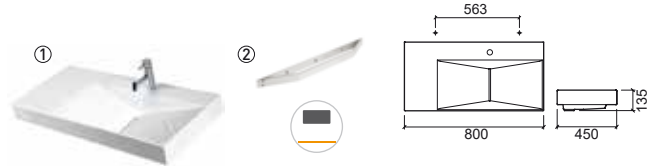

Reference Description € White € Chrome

109760 ① **80 FLUX** **319,84€**
800x450x135mm / 19.4Kg
Wall hung basin with tap hole.
Without overflow. Includes Fixing Kit.
Not compatible with Pop-Up. Compatible pop-up Ref. 4V9811.

40908 ② **80 FLUX TOWEL RAIL** **170,84€**
2.5Kg
Towel rail in chromed brass for Flux 80 washbasin.