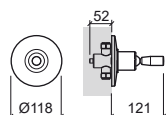

Reference	Description	€ Chrome

5195741	COUNTERTOP ECO URINAL FLOW METER WITH MEDICAL LEVER In box Ø118x173mm / 0.6Kg Debit at 3 Bar: 4 to 13l/m (adjustable flow rate).	93,64€