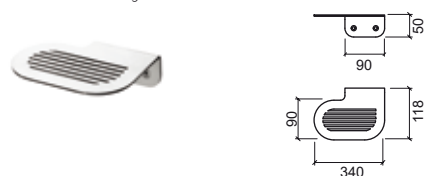

Reference Description € Chrome

42400 **ARC WALL-MOUNTED SOAP DISH** **72,83€**

340x118x50mm / 0.4Kg
Support in polished stainless steel.
Includes Fixing Kit.