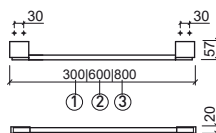

Reference	Description	€ Chrome

41306 ① **30 WCA TOWEL RAIL** **115,83€**

- 300x57x20mm / 1.2Kg
- Towel rail in brass.
- Includes Fixing Kit.

41307 ② **60 WCA TOWEL RAIL** **128,53€**

- 600x57x20mm / 1.5Kg
- Towel rail in brass.
- Includes Fixing Kit.

41308 ③ **80 WCA TOWEL RAIL** **135,30€**

- 800x57x20mm / 1.6Kg
- Towel rail in brass.
- Includes Fixing Kit.