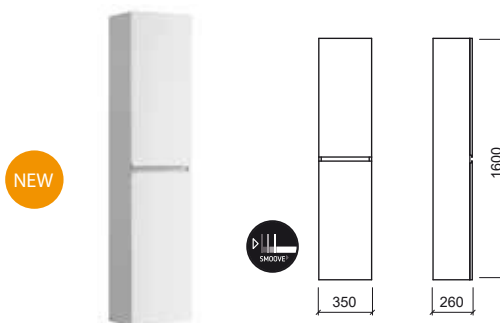

350x260x1600mm
Mobile in water-repellent agglomerate coated with melamine with **white** or **grey** finish. Doors in water-resistant MDF lacquered in **white**. [-] Check availability.

LEGEND.

In box

ÁREA