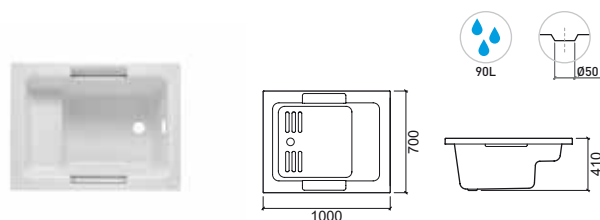

Reference	Description	€ White

806300	100x70 SHORTLINE	263,66€

- ☞ 1000x700x410mm / 26.0Kg
- Acrylic bathtub compatible with pop-up ø50 Ref. 49011.
- Available colors: **white**. With handles (chromed) and chassis mounted.

806300AD	100x70 SHORTLINE W/FRONTAL PANEL (100)	346,52€

- ☞ 1000x700x410mm / 28.0Kg
- Acrylic bathtub compatible with pop-up ø50 Ref. 49011.
- Available colors: **white**. With handles (chromed) and chassis mounted.

806300CD	100x70 SHORTLINE W/FRONTAL AND SIDE PANEL (100+70)	436,92€

- ☞ 1000x700x410mm / 29.5Kg
- Acrylic bathtub compatible with pop-up ø50 Ref. 49011.
- Available colors: **white**. With handles (chromed) and chassis mounted.