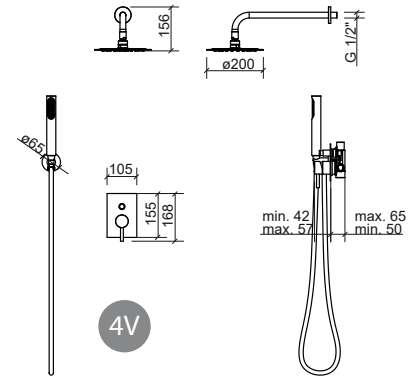

Reference	Description	€ Chrome
5269804	4 WAYS COUNTERTOP MIXER WITH HAND-SHOWER AND HEAD-SHOWER	325,95€

Includes Duo head-shower Ø200, stem 350, hand shower Duo type in ABS, stainless steel 1.7m double staple, adjustable height shower holder and fixing kit.

NEW