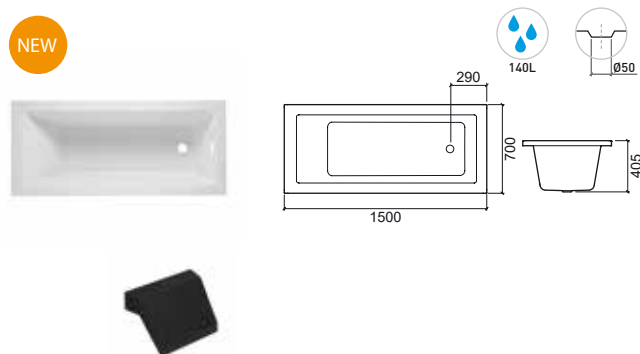

LEGEND.

- Bathtub capacity
- Top System
- Right hydro engine
- Left hydro engine
- In box
- Packed with mask