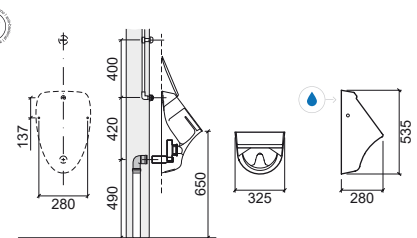

Reference	Description	€ White	€ Pergamon
104500	URINAL JADE	176,14€	211,37€
	📦 325x280x535mm / 13.2Kg With cover, fixing kit and siphon. > P. 341 COMPONENTS