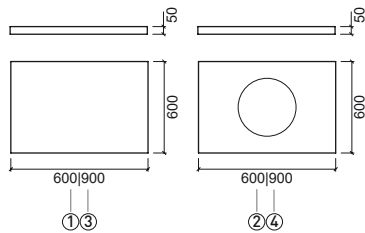

WCA

Reference	Description	€ White
61190	① 60 WCA BALCON 600x600x50mm / 14.5Kg Balcon in white Corian.	1 080,71€
61192	② 60 WCA BALCON FOR COUNTERTOP BASIN 600x600x50mm / 28.2Kg Balcon in white Corian compatible with over countertop basin WCA 111360.	1 113,63€
61191	③ 90 WCA BALCON 900x600x50mm / 20.2Kg Balcon in white Corian.	1 448,25€
61193	④ 90 WCA BALCON FOR COUNTERTOP BASIN 900x600x50mm / 39.1Kg Balcon in white Corian compatible with over countertop basin WCA 111360.	1 486,65€
111360	Ø45 WCA WASHBASIN Ø450x280mm / 9.1Kg	203,98€

Reference	Description	€ White
61103	① 90 WCA BALCON FOR COUNTERTOP BASIN WITH RIGHT DOOR FURNITURE 600x600x450mm / 27.5Kg Balcon in white Corian. Waterproof MDF furniture lacquered in white. Compatible with over countertop basin WCA 111360.	1 459,21€
61102	② 90 WCA BALCON FOR COUNTERTOP BASIN WITH LEFT DOOR FURNITURE 600x600x450mm / 27.5Kg Balcon in white Corian. Waterproof MDF furniture lacquered in white. Compatible with over countertop basin WCA 111360.	1 459,21€
61104	③ 90 WCA BALCON F/COUNTERTOP BASIN WITH FURNITURE 900x600x450mm / 39.5Kg Balcon in white Corian. Waterproof MDF furniture lacquered in white. Compatible with over countertop basin WCA 111360.	1 881,63€
111360	Ø45 WCA WASHBASIN Ø450x280mm / 9.1Kg	203,98€