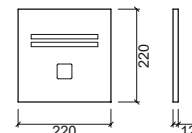

Reference	Description	€ Chrome
512077	PLAN WITH INFRARED AND BATTERY 220x12x220mm / 2.7Kg 3/6L electronic plate for low-level WC with battery. Chromed finishing. Compatible with Plan.	414,54€
512078	PLAN WITH INFRARED AND TRANSFORMER 220x12x220mm / 2.9Kg 3/6L electronic plate for low-level WC with transformer. Chromed finishing. Compatible with Plan.	430,31€