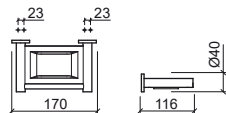

PRESTIGE

WC accessories in brass

Reference	Description	€ Chrome

41100 **PRESTIGE SOAP DISH** **59,60€**

170x116xØ40mm / 0.8Kg
Soap dish in brass and frosted glass.
Includes Fixing Kit.