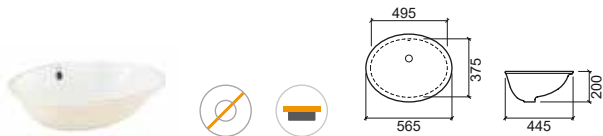

Reference	Description	€ White	€ Pergamon

108350	VOUGA 565x445x200mm / 7.2Kg Undermount basin without tap hole. Fixing Kit not include. Compatible with Fixing Kit 45. Cutting plan: 495x375mm	109,56€	131,55€