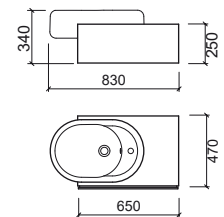

Reference	Description	€ White	€ Cherry Roman
62320	① 60 STATUS FURNITURE 600x410x250mm / 17Kg Drawer in melamine and furniture agglomerate in melamine coated laminate finished in Cherry Roman. Compatible with washbasin 123330.		404,89€
62321	② 90 STATUS FURNITURE 900x450x250mm / 24.5Kg Drawer in melamine and furniture agglomerate in melamine coated laminate finished in Cherry Roman. Compatible with washbasin 123310.		404,89€
62300	③ 75 STATUS FURNITURE 750x390x250mm / 18.0Kg Drawer in melamine and furniture agglomerate in melamine coated laminate finished in Cherry Roman. Compatible with washbasin 123330. Compatible with móvel coluna 62331.		372,63€
62331	④ STATUS SUPPORT FURNITURE WITH RIGHT TOWEL RAIL 350x390x750mm / 18Kg Furniture with 2 interior shelves. Door in melamine and furniture agglomerate in melamine coated laminate finished in Cherry Roman. Compatible with furniture 75 62300		372,63€
123330	50x38 STATUS WASHBASIN 506x394x500mm / 32.3Kg		379,83€
123310	56x45 STATUS WASHBASIN 558x457x180mm / 14.9Kg		253,23€

Reference	Description	€ White	€ Cherry Roman
62301	FURNITURE FOR SEMI RECESSED BASIN 650x470x250mm / 17.0Kg Drawer in melamine and furniture agglomerate in melamine coated laminate finished in Cherry Roman. Compatible with washbasin 123350.		381,55€
123350	SEMI RECESSED BASIN STATUS 605x408x180mm / 14.5Kg		393,90€