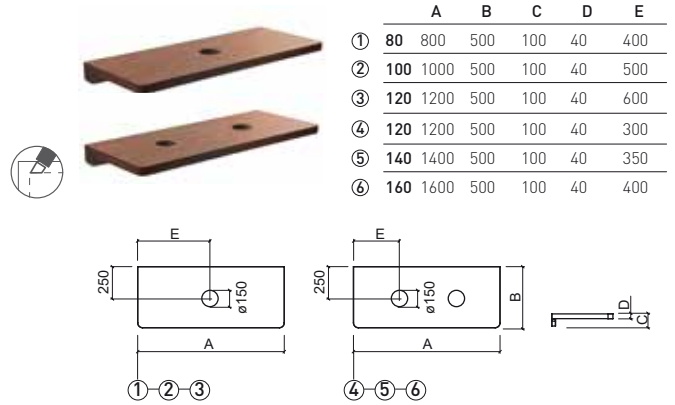

NEW

LEGEND.

In box

RIBA

Reference	Description	€ White
66040	40 RIBA FURNITURE ☞ 390x605x840mm / 16.2Kg Melamine furniture with white finish. Compatible with laundry sink Riba 108600.	74,44€
108600	40 RIBA LAUNDRY SINK 390x605x375mm / 38.5Kg	110,13€