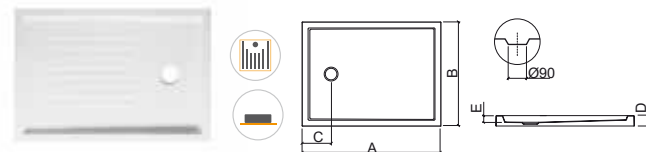

Reference	Description	€ WH smooth
802360	① 100x70 PIANO SHOWER TRAY In box 1000x700x75mm / 13.0Kg With internal depth of 50mm. Compatible with waste 49911.	139,26€
802370	② 100x75 PIANO SHOWER TRAY In box 1000x750x75mm / 14.0Kg With internal depth of 47mm. Compatible with waste 49911.	143,12€
802380	③ 100x80 PIANO SHOWER TRAY In box 1000x800x75mm / 14.0Kg With internal depth of 48mm. Compatible with waste 49911.	147,18€
802390	④ 100x90 PIANO SHOWER TRAY In box 1000x900x75mm / 15.0Kg With internal depth of 45mm. Compatible with waste 49911.	151,24€
803570	⑤ 100x100 PIANO SHOWER TRAY In box 1000x1000x75mm / 15.0Kg With internal depth of 45mm. Compatible with waste 49911.	160,98€

Reference	Description	€ WH texture
803070	① 100x70 PIANO SHOWER TRAY In box 1000x700x75mm / 13.0Kg With internal depth of 50mm. Compatible with waste 49911.	139,26€
803080	② 100x75 PIANO SHOWER TRAY In box 1000x750x75mm / 14.0Kg With internal depth of 47mm. Compatible with waste 49911.	143,12€
803090	③ 100x80 PIANO SHOWER TRAY In box 1000x800x75mm / 14.0Kg With internal depth of 48mm. Compatible with waste 49911.	147,18€
803110	④ 100x90 PIANO SHOWER TRAY In box 1000x900x75mm / 15.0Kg With internal depth of 45mm. Compatible with waste 49911.	151,24€
803640	⑤ 100x100 PIANO SHOWER TRAY In box 1000x1000x75mm / 15.0Kg With internal depth of 45mm. Compatible with waste 49911.	160,98€

	A	B	C	D	E
①	100	1000	700	250	75 50
②	100	1000	750	250	75 47
③	100	1000	800	250	75 48
④	100	1000	900	250	75 45
⑤	100	1000	1000	200	75 48

	A	B	C	D	E
①	100	1000	700	250	75 50
②	100	1000	750	250	75 47
③	100	1000	800	250	75 48
④	100	1000	900	250	75 45
⑤	100	1000	1000	200	75 48

NEW

NEW

LEGEND.

- To place
- Texture
- In box

WH. WHITE