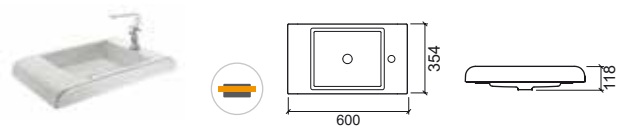

LEGEND.

 Not compatible with Pop-Up

 Inset

INSET BASINS

inset basins

Reference	Description	€ White
109490	121 DOUBLE ÁREA 1210x459x148mm / 25.0Kg Inset basin with 2 taps holes. Compatible with furniture Área 120 65130 e 65131.	243,43€