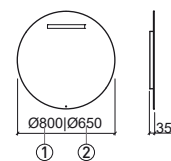

LEGEND.

LED light

In box