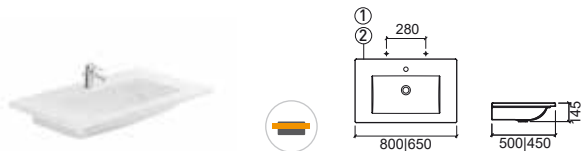

Reference	Description	€ White	€ Pergamon
109830	80 PALM	238,58€	286,30€
	800x500x145mm / 20.5Kg Inset basin with tap hole. Includes Fixing Kit. Compatible with furniture Palm 80 64701. Not compatible with Pop-Up. Compatible pop-up Ref. 4V9711. Cutting plan: 750x475mm		

109820	65 PALM	192,50€	230,98€
	650x450x145mm / 16.6Kg Inset basin with tap hole. Without overflow. Includes Fixing Kit. Not compatible with Pop-Up. Compatible pop-up Ref. 4V9711. Cutting plan: 600x425mm