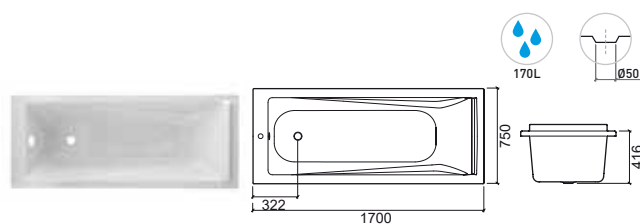

LEGEND.

- Bathtub capacity
- Right hydro engine
- Left hydro engine
- In box
- Packed with mask

WH. WHITE