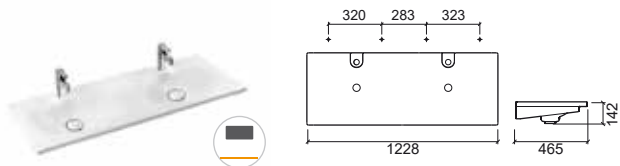

WALL HUNG BASINS

Reference Description € White

1. **136950** 40x40 SANLIFE WITH TAP HOLE **173,23€**
   400x400x120mm / 10.9Kg
   Wall hung basin without embellisher ring. Includes Fixing Kit.

Reference Description € White

1. **136900** ① 60x35 SANLIFE WITH TAP HOLE **203,87€**
   600x350x143mm / 13.0Kg
   Wall hung basin without embellisher ring. Includes Fixing Kit.
2. **136910** ② 60x40 SANLIFE WITH TAP HOLE **210,54€**
   602x400x144mm / 15.7Kg
   Wall hung basin without embellisher ring. Includes Fixing Kit.
3. **136920** ③ 80x35 SANLIFE WITH TAP HOLE **233,19€**
   800x350x120mm / 16.9Kg
   Wall hung basin without embellisher ring. Includes Fixing Kit.
4. **136930** ④ 80x40 SANLIFE WITH TAP HOLE **241,18€**
   800x400x120mm / 19.9Kg
   Wall hung basin without embellisher ring. Includes Fixing Kit.

	A	B	C	D		A	B	C	D		
①	60	600	350	143	285	③	80	800	350	120	285
②	60	602	400	144	285	④	80	800	400	120	285

Reference Description € White

1. **108460** 123 CLEAN **337,62€**
   1228x465x142mm / 29.0Kg
   Wall hung basin with 2 taps holes with valve always open.
   Without overflow. Includes Fixing Kit. **Not compatible with Pop-Up.**
   Compatible pop-up Ref. 49800. Compatible with furniture Clean 120 65820.

Reference Description € White

1. **108470** 123 CLEAN WITH TOWEL RAILS **393,90€**
   1405x465x143mm / 28.0Kg
   Wall hung basin with 2 taps holes, with valve always open and towel rails Right and Left. Without overflow. Includes Fixing Kit.
   Not compatible with Pop-Up. Compatible pop-up Ref. 49800.
   Compatible with furniture Clean 120 65820.

Reference Description € White

1. **108440** 103 CLEAN **267,29€**
   1030x470x150mm / 26.4Kg
   Wall hung basin with tap hole with valve always open.
   Without overflow. Includes Fixing Kit. **Not compatible with Pop-Up.**
   Compatible pop-up Ref. 49800. Compatible with furniture Clean 103 65720.

Reference Description € White