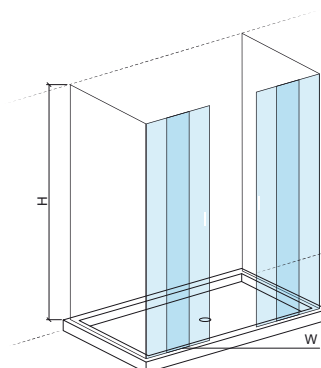

W	H	MIN	MAX
①	1500	1900	1480	1520
②	1600	1900	1580	1620
③	1700	1900	1680	1720
④	1800	1900	1780	1820
⑤	2000	1900	1980	1020

LEGEND.

In box

WH. WHITE > CR. CHROME