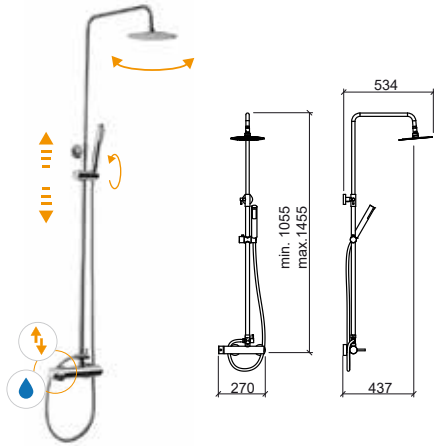

Reference	Description	€ Chrome
5266601C	5 WAY WALL MOUNTED THERMOSTATIC MIXER WITH RECTANGULAR MIRROR ☞ 105x61x158mm / 1.6Kg 3 bar with full opening (50% cold + 50% warm): 19.0l/m	298,23€

Reference	Description	€ Chrome
5264601C	5 WAY WALL MOUNTED THERMOSTATIC MIXER WITH ROUNDED MIRROR ☞ Ø130x61x147mm / 1.6Kg 3 bar with full opening (50% cold + 50% warm): 19.0l/m	298,23€

LEGEND.

Thermostatic mixer In box

NEW ÍCONE

Reference	Description	€ Chrome
5266701	MIXER WITH SLIDING RAIL, HAND-SHOWER AND HEAD-SHOWER	325,95€

270x534x1455mm
Includes Duo Ø200, hand-shower Duo type in ABS, flexible in stainless steel 1.7m double staple, height adjustable shower holder and fixing kit.