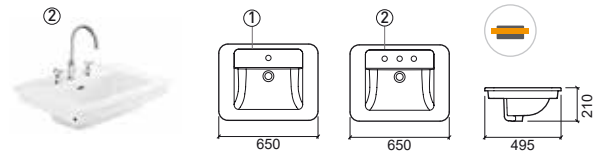

Reference Description € White

117360 ① **VINTAGE** **135,94€**
650x495x210mm / 18.3Kg
Inset basin with tap hole. Compatible with furniture Vintage 61700 e 61702.
Cutting plan: 620x465mm

117361 ② **3 HOLES VINTAGE** **135,94€**
650x495x210mm / 18.3Kg
Inset basin with 3 taps holes.
Compatible with furniture Vintage 61700 e 61702.
[-] Check availability. Cutting plan: 620x465mm