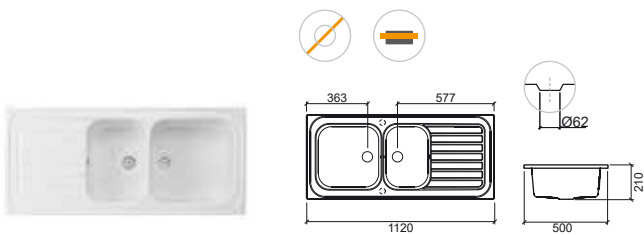

TROIA

Reference	Description	€ White	€ Color
707100	TROIA SINK 1 BOWL 1/2 ☞ 1120x500x210mm / 34.7Kg Sink top for kitchen in Fireclay with overflow and embellisher ring. Pop-up waste compatible Ø62 Ref. 47076. Pre-sketched drilling. Cover holes Ref. 47221. Available colors: white, gray granite, light beige granite, blue granite and orange granite.	218,54€	262,13€

BELFAST

Reference	Description	€ White
740000V	BELFAST SINK W/POP-UP WASTE ☞ 600x460x295mm / 32.8Kg Sink top for kitchen in Fireclay with overflow. Pop-up included Ø58 Ref. 474011. Sink syphon compatible ref. 473000.	273,12€
740000	BELFAST SINK ☞ 600x460x295mm / 32.8Kg Sink top for kitchen in Fireclay with overflow. Pop-up waste compatible Ø58 Ref. 474011. Sink syphon compatible ref. 473000.	248,29€

LEGEND.

- To place
- Countertop on top
- Without tap hole

WH. WHITE