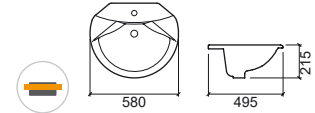

Reference	Description	€ White	€ Pergamon
104360	JADE	109,49€	131,37€

580x495x215mm / 11.0Kg
Inset basin with tap hole.
Cutting plan: 540x455mm