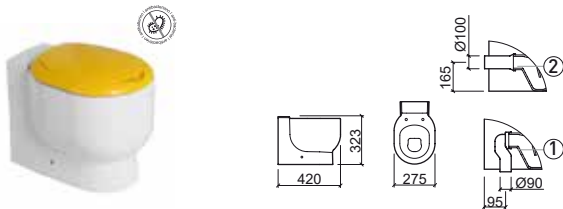

WC KIDS

design Emanuel Rufo

Reference	Description	€ White	€ Color
125011	① F/D LOW-LEVEL WC* WITHOUT SYPHON ☞ 275x420x323mm / 17.8Kg Includes Fixing Kit.	120,19€	
125012	② W/D LOW-LEVEL WC* WITHOUT SYPHON ☞ 275x420x323mm / 17.8Kg Includes Fixing Kit.	120,19€	
MSKT1714	F/D SYPHON ☞ 0.2Kg		10,55€
MSKT1715	W/D SYPHON ☞ 0.4Kg		6,61€
22511	TOILET SEAT WITH COVER ☞ 0.8Kg Polypropylene toilet seat white, yellow or blue .	56,29€	56,29€