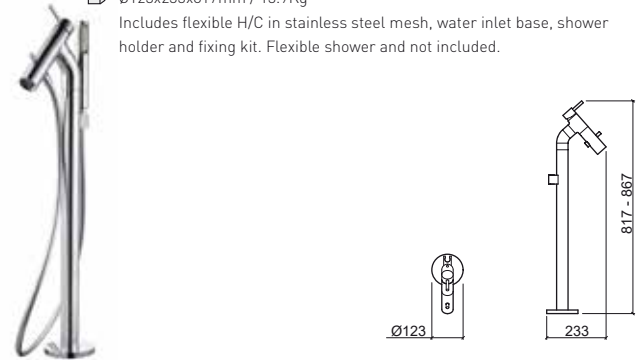

Reference	Description	€ Chrome

5358801	SINGLE-LEVER BATH MIXER FREE-STANDING ☞ Ø123x233x817mm / 13.9Kg Includes flexible H/C in stainless steel mesh, water inlet base, shower holder and fixing kit. Flexible shower and not included.	1 279,32€