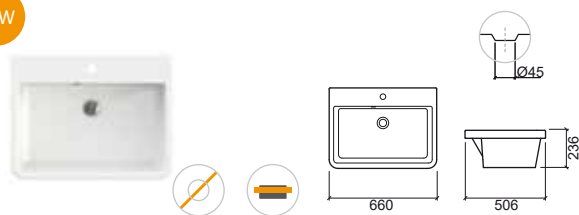

Reference	Description	€ White

741100V UTILITY 655 SINK **184,07€**

660x506x236mm / 22.0Kg
Sink top for kitchen in Fireclay with overflow.
Pop-up included Ø65 Ref. 4V9111.

NEW