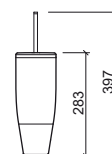

Reference Description € Chrome

47009 **ADVANCE TOILET BRUSH HOLDER** **69,22€**

Ø112x397mm / 0.8Kg
Toilet brush holder in ABS and acrylic.