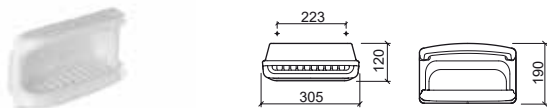

Reference	Description	€ White	€ Color

4002	SÉRIE I SOAP/SPONGE DISH 305x120x190mm / 3.1Kg Soap/sponge dish in vitreous china. Available colors: white, grey, almond, green, blue, pink and pergamon. Includes Fixing Kit.	36,64€	43,97€