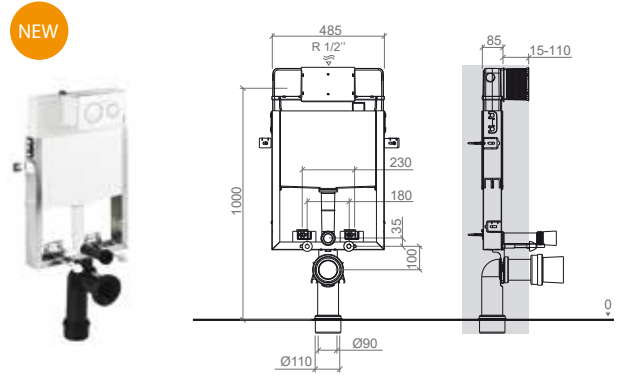

Reference	Description	€
41933	SANSLIM	138,84€

485x195mm / 9.5Kg
Pack 3/6L support for wall hung WC + Plate To-Slim.
Compatible with plate To-Slim.