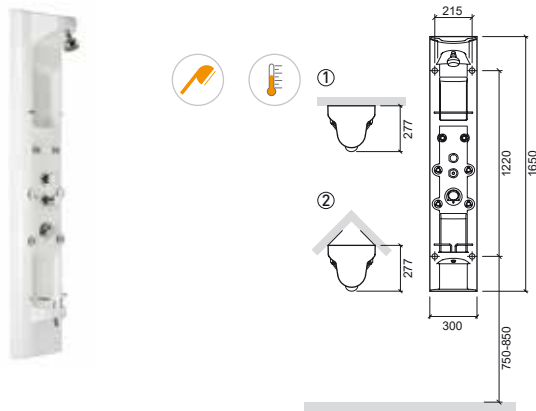

Reference	Description	€ White
888084	① RELAX WITH THERMOSTATIC MIXER 300x277x1650mm / 11.9Kg White acrylic hydromassage column with thermostatic mixer, 6 jets, head-shower and hand shower.	963,63€
888074	② RELAX CORNER WITH SINGLE THERMOSTATIC MIXER 300x277x1650mm / 11.9Kg White acrylic corner hydromassage column with thermostatic mixer, 6 jets, head-shower and hand shower.	1 097,30€

Reference	Description	€ White
888080	① RELAX WITH SINGLE E-LEVER MIXER 300x277x1650mm / 11.8Kg White acrylic hydromassage column with single e-lever mixer, 6 jets, head-shower and hand shower.	917,00€
888070	② RELAX CORNER WITH SINGLE E-LEVER MIXER 300x277x1650mm / 11.9Kg White acrylic corner hydromassage column with single e-lever mixer, 6 jets, head-shower and hand shower.	1 002,47€