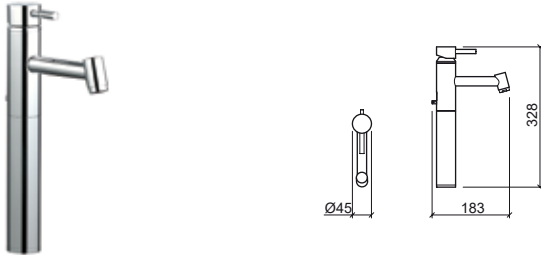

5314301	LONG BASIN MIXER ☞ Ø45x183x328mm / 3.7Kg Includes flexible H/C in stainless steel mesh and fixing kit. 3 bar with full opening (50% cold + 50% warm): 15.0l/m	197,34€
----------------	---	----------------