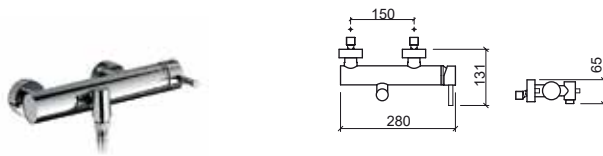

Reference Description € Chrome

5312311 3 WAY WALL MOUNTED BASIN MIXER 202,01€

204x188x113mm
Includes flexible H/C in stainless steel mesh and fixing kit.