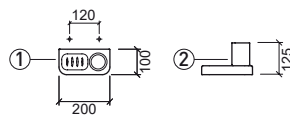

Reference	Description	€ White	€ Glass

41713 ① SABONETEIRA C/COPO VINTAGE **42,62€**

200x100x125mm / 1.1Kg
Soap dish em vitreous china. Compatible with glass cup
Vintage 6A8600. Includes Fixing Kit.

6A8600 ② VINTAGE/COMBY CUP **17,24€**

Ø70x93mm / 0.2Kg
Available colors: **translucent glass.**