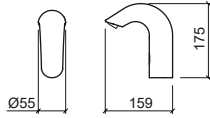

HERA

> P. 80 POP-UPS WASTE

Reference	Description	€ Chrome
5406371	BASIN ELECTRONIC TAP WITH BATTERY Ø55x159x175mm / 2.7Kg Includes flexible stainless steel mesh, battery box and fixing kit. Debit at 3 bar: 6 L/m	378,61€
5406381	BASIN ELECTRONIC TAP WITH TRANSFORMER Ø55x159x175mm / 2.8Kg Includes flexible stainless steel mesh, transformer and fixing kit. Debit at 3 bar: 6 L/m	394,85€

Reference	Description	€ Chrome
5400371	BASIN ELECTRONIC MIXER WITH BATTERY 74x159x175mm / 2.8Kg Includes flexible H/C in stainless steel mesh, battery box and fixing kit. Debit at 3 bar: 6 L/m	392,39€
5400381	BASIN ELECTRONIC MIXER WITH TRANSFORMER 74x159x175mm / 2.9Kg Includes flexible H/C in stainless steel mesh, transformer and fixing kit. Debit at 3 bar: 6 L/m	408,00€

BIO

Reference	Description	€ Chrome
5466371	BASIN ELECTRONIC TAP WITH BATTERY Ø44x160x135mm / 1.6Kg Includes flexible stainless steel mesh, battery and fixing kit. Debit at 3 bar: 6 L/m	289,33€

Reference	Description	€ Chrome
5460371	BASIN ELECTRONIC MIXER WITH BATTERY 52x160x135mm / 1.7Kg Includes flexible H/C in stainless steel mesh, battery and fixing kit. Debit at 3 bar: 6 L/m	327,36€