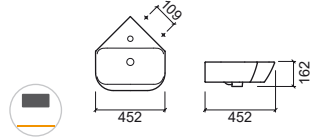

WALL HUNG BASINS

Reference	Description	€ White	€ Pergamon
134700	45x45 LOOK	70,34€	84,41€

452x452x162mm / 10.3Kg
Wall hung basin with tap hole.
Includes Fixing Kit.