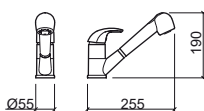

Reference	Description	€ Chrome

5003101	SINGLE LEVER WITH PULL-OUT SHOWER 01	172,29€

Ø55x255x190mm / 2.4Kg
Includes flexible H/C in stainless steel mesh and fixing kit.