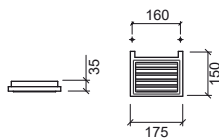

LEGEND.

Reference Description € Chrome

41200 **PLAN SOAP DISH** **177,45€**

 175x150x35mm / 1.0Kg
Support in brass and soap dish in ceramic.
Includes Fixing Kit.

Reference Description € Chrome

41203 **PLAN HOOK** **79,89€**