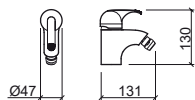

Reference	Description	€ Chrome

5340400 **BIDET MIXER WITH POP-UP WASTE** **82,85€**

Ø47x131x130mm / 1.8Kg
Includes flexible H/C in stainless steel mesh and fixing kit.

5340401 **BIDET MIXER** **73,87€**

Ø47x131x130mm / 1.8Kg
Includes flexible H/C in stainless steel mesh and fixing kit.