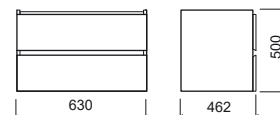

LOOK

Reference	Description	€ White	€ Color
63421	83x46 FURNITURE ☞ 830x462x500mm / 29.0Kg Mobile in water-repellent agglomerate coated with melamine with white or grey finish. Drawers in water-resistant MDF lacquered in white. Compatible with washbasin Look 134360.	374,43€	374,43€
134360	83x46 LOOK WASHBASIN ☞ 832x465x117mm / 20.0Kg In white or pergamon.	162,32€	194,79€

Reference	Description	€ White	€ Color
63420	63x46 FURNITURE ☞ 630x462x500mm / 23.0Kg Mobile in water-repellent agglomerate coated with melamine with white or grey finish. Drawers in water-resistant MDF lacquered in white. Compatible with washbasin Look 134350.	356,70€	356,70€
134350	63x46 LOOK WASHBASIN ☞ 637x465x118mm / 15.8Kg In white or pergamon.	142,84€	171,41€

NEW

NEW