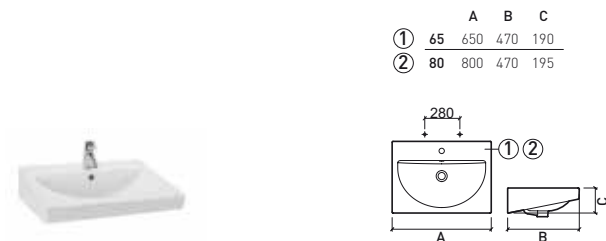

URB.Y / URB.Y PLUS

design Emanuel Rufo

Reference	Description	€ White	€ Pergamon
140300	① 56 URB.Y WASHBASIN 560x465x188mm / 15.7Kg Includes Fixing Kit.	83,23€	99,88€
140310	② 60 URB.Y WASHBASIN 600x500x193mm / 17.3Kg Includes Fixing Kit.	88,54€	106,25€
140320	③ 66 URB.Y WASHBASIN 660x490x193mm / 17.8Kg Includes Fixing Kit.	97,40€	116,86€
140200	④ URB.Y PEDESTAL 170x210x685mm / 13.2Kg	63,44€	76,15€
140220	⑤ URB.Y HALF PEDESTAL 205x300x430mm / 11.6Kg Includes Fixing Kit.	55,79€	66,93€

Reference	Description	€ White	€ Pergamon
140350	① 65 URB.Y SEMI RECESSED BASIN 650x470x190mm / 18.9Kg Includes Fixing Kit.	185,91€	223,12€
140360	② 80 URB.Y SEMI RECESSED BASIN 800x470x195mm / 23.3Kg Includes Fixing Kit.	212,49€	254,99€

> P. 382 FURNITURE

Reference	Description	€ White	€ Pergamon
140330	40x25 URB.Y WALL HUNG BASIN 400x250x155mm / 7.7Kg Includes Fixing Kit.	119,68€	143,61€

Reference	Description	€ White	€ Pergamon
140370	54 URB.Y SEMI RECESSED BASIN 540x455x190mm / 13.6Kg	106,04€	127,25€

Reference	Description	€ White	€ Pergamon
146350	50 URB.Y PLUS SEMI RECESSED BASIN 500x270x173mm / 10.2Kg Includes Fixing Kit.	146,87€	176,24€

LEGEND.

+ FIXATION ⊕ WATER SUPPLY ⊕ FLUSH § FINISH FLOOR

P. 282 COMPONENTS > WH. WHITE > CR. PERGAMON