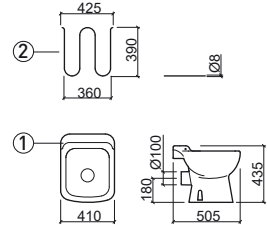

4A1861	② GRID FOR SLOP HOPPER	61,68€	
	📦 425x390xØ8mm / 0.8Kg		

Reference	Description	€ White
108500	URINAL RIA	55,25€
	📦 310x255x425mm Without siphon nor fixing kit. * indicative quotas > P. 341 COMPONENTS	

108590	PACK URINAL RIA	149,24€
	📦 11.0Kg Urinal + fixing kit + Eco urinal timer tap + siphon