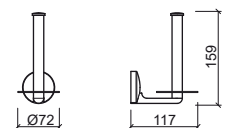

Reference Description € Chrome

41511 LUXE RESERVE TOILET PAPER HOLDER **70,45€**

- Ø72x117x159mm / 0.4Kg
- Toilet paper holder in brass.
- Includes Fixing Kit.