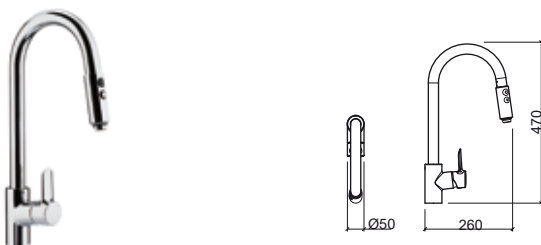

Reference	Description	€ Chrome
5373101	SINGLE LEVER WITH PULL-OUT 2 FUNCTIONS SHOWER ☞ Ø50x260x470mm / 3.6Kg Includes flexible H/C in stainless steel mesh and fixing kit. Debit at 3 Bar with 50% opening (25% cold + 25% hot): 4.5l/m 3 bar with full opening (50% cold + 50% warm): 9l/m	406,95€