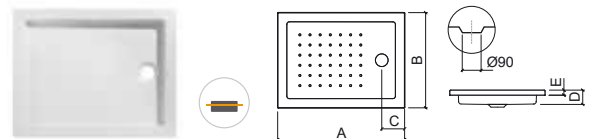

LEGEND.

In box Countertop

WH. WHITE > CR. PERGAMON