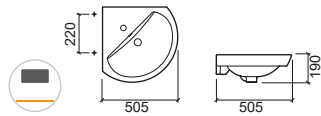

Reference	Description	€ White	€ Pergamon
131700	50 EASY	77,38€	92,84€

505x505x190mm / 14.5Kg
Wall hung basin with tap hole.
Includes Fixing Kit.