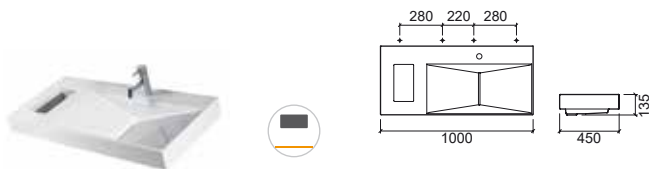

Reference Description € White

109790 **100 FLUX WITH HOLE** **386,31€**
1000x450x135mm / 23.8Kg
Wall hung basin with tap hole.
Without overflow. Includes Fixing Kit.
Not compatible with Pop-Up. Compatible pop-up Ref. 4V9811.
Not compatible with towel rail. Compatible with furniture Flux 60920 and 60900.