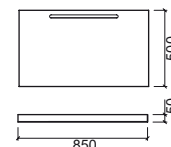

Reference	Description	€ White	€ Color

64073	80 URB.Y MIRROR WITH LIGHT ☞ 850x50x500mm / 8.8Kg Mirror in water-repellent agglomerate with white, oak or grey finish. With matte zone for lighting with 1 fluorescent lamp 220V/8W.	371,44€	371,44€