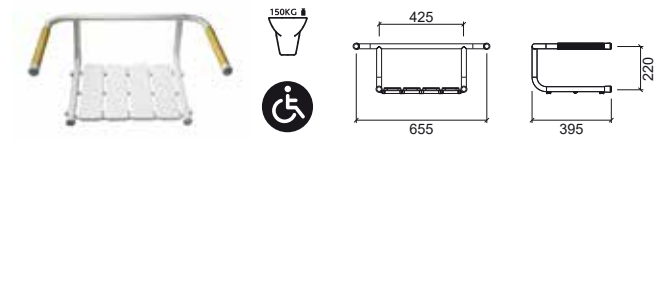

Reference	Description	€ White
48047	SEAT FOR BATHTUBS 70 655x395x220mm / 4.8Kg Accessory in galvanized iron lacquered in white. Supports weight up to 150Kg.	266,71€