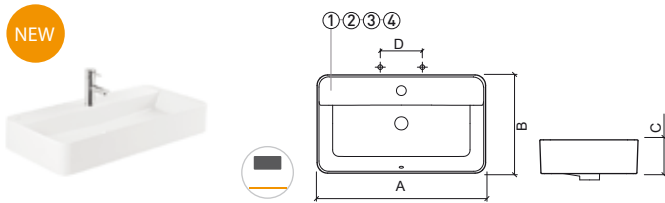

Reference Description € White

1. **108460** 123 CLEAN **337,62€**
   1228x465x142mm / 29.0Kg
   Wall hung basin with 2 taps holes with valve always open.
   Without overflow. Includes Fixing Kit. **Not compatible with Pop-Up.**
   Compatible pop-up Ref. 49800. Compatible with furniture Clean 120 65820.