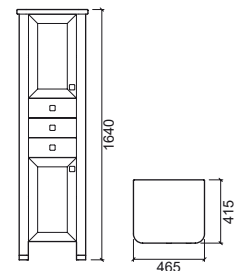

Reference	Description	€ Walnut

61730 SUPPORT FURNITURE 1 246,80€
465x415x1640mm / 84.0Kg
MDF support furniture in water-repellent MDF finished in **Walnut** with marble top.