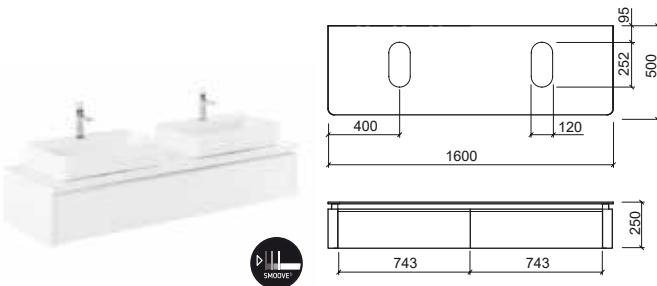

Reference	Description	€ White	€ Taupé
691998	160 SANLIFE FURNITURE WITH 2 HOLES FOR WASHBASINS 1040x500x430mm / 59.0Kg Lacquered MDF furniture in white or taupé finish. With aluminum handles. Two drawers with smooove closure. Synthetic ivory top 12mm. Compatible with washbasins 136330, 136730, 136380, 136780, 136370, 136770, 136720. Must be used with sink with tap hole.	1 132,63€	1 132,63€

Reference	Description	€
61972	160 SANLIFE MIRROR WITH LED LIGHT 1600x30x800mm / 18.0Kg	486,36€