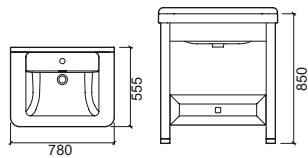

Reference	Description	€ White	€ Walnut

61702 78 FURNITURE 896,53€
780x555x850mm / 37.3Kg
MDF furniture in water-repellent MDF finished in **Walnut**. Compatible with countertop basin 117330 and 117331.

117330 78 VINTAGE WASHBASIN 192,95€
780x555x265mm / 33.4Kg

117331 78 VINTAGE 3 HOLES WASHBASIN 192,95€
780x555x265mm / 33.4Kg