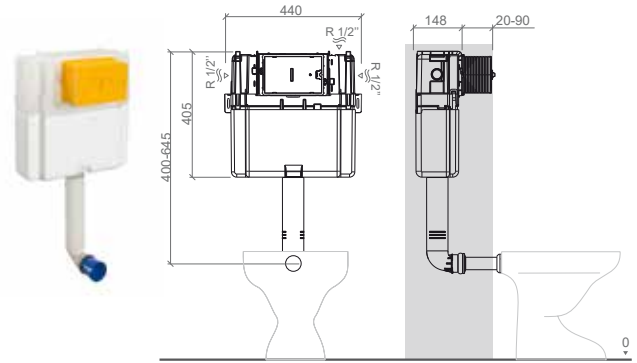

440x238x405mm / 3.3Kg
Compatible with plate Quadro.

CISTERNS

Reference	Description	€
40433	WALLFIT	120,46€

460x165x470mm / 4.8Kg
 3/6L cistern for low-level WC. Compatible with plates Orange, Easy, Plan, Moon and Square.