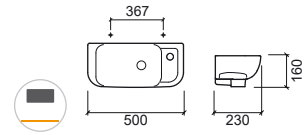

Reference	Description	€ White	€ Pergamon

134390	50x23 LOOK 500x230x160mm / 8.2Kg Wall hung basin with tap hole. Includes Fixing Kit.	119,03€	142,84€