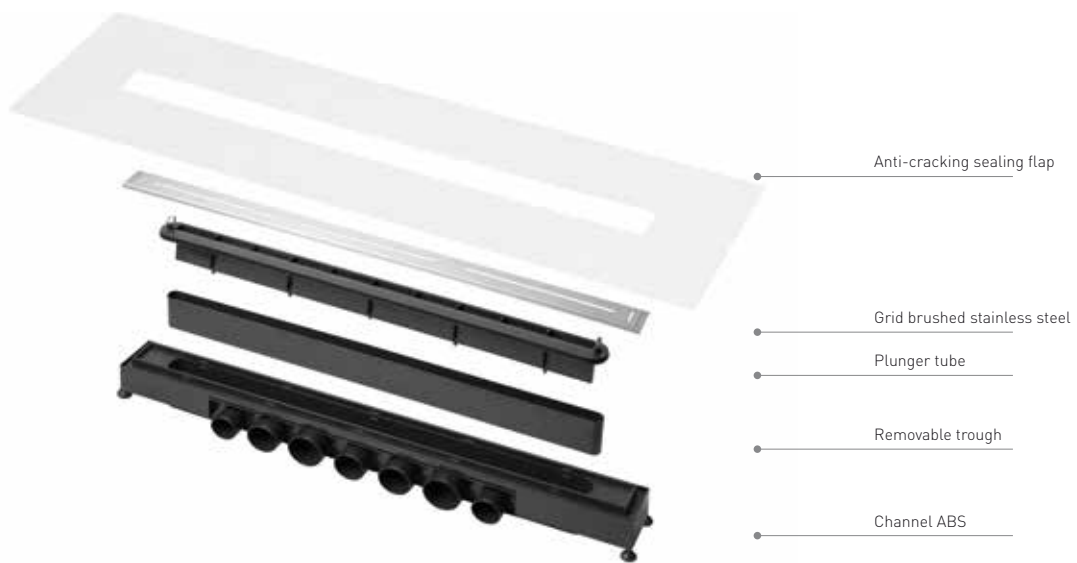

	A	B	C	D
①	180	750	176	40
②	180	800	176	40

LEGEND.

 Extra-flat  In box

WH. WHITE

METRIC

shower channel

Reference Description € Chrome

49070 ① **METRIC 70 SHOWER CHANNEL** **287,98€**