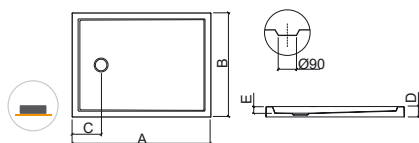

Reference	Description	€ WH smooth

803560 ① **90x90 PIANO SHOWER TRAY** **138,55€**
In box icon 900x900x75mm / 13.0Kg
With internal depth of 50mm. Compatible with waste 49911.

NEW

	A	B	C	D	E
	90	900	900	200	75 48