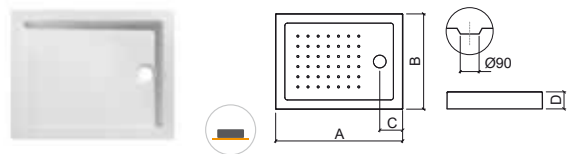

LEGEND.

To place In box

WH. WHITE