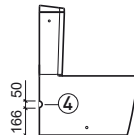

Reference	Description	€ White	€ Pergamon
146021	① URB.Y PLUS F/D CLOSE-COUPLED WC 360x600x410mm / 30.8Kg Includes Fixing Kit and siphon.	201,75€	242,11€
146022	② URB.Y PLUS W/D* CLOSE-COUPLED WC 360x600x410mm / 30.8Kg Includes Fixing Kit. *Does not include siphon MSKT1715.	201,75€	242,11€
146024	①④ URB.Y PLUS F/D CLOSE-COUPLED WC WITH LEFT HALF HOLE 376x600x395mm / 35.2Kg Includes Fixing Kit and siphon.	201,75€	242,11€
140171LM	③ URB.Y PLUS CISTERN 372x150x433mm / 13.3Kg Includes cover. Includes 3/6L mechanism.	154,29€	185,16€
140173LM	③ URB.Y PLUS CISTERN [SE] 376x150x433mm / 13.3Kg Includes cover. Includes 3/6L mechanism.	154,29€	185,16€
24031	URB.Y PLUS SLOWCLOSE CLIPOFF TOILET SEAT 2.4Kg Duroplast toilet seat with stainless steel hinges. With anti-bacterial protection.	117,29€	140,74€
24011	URB.Y PLUS CLIPOFF TOILET SEAT 2.4Kg Duroplast toilet seat with stainless steel hinges. With anti-bacterial protection.	75,70€	90,84€
MSKT1715	'P' TRAP PAN CONNECTOR	6,61€	
146921	① PACK URB.Y PLUS F/D CLOSE-COUPLED WC F/D Closed-coupled WC + Cistern with 3/6L mechanism + Slowclose ClipOff toilet seat	349,40€	
146922	② PACK URB.Y PLUS W/D CLOSE-COUPLED WC [SE] W/D Closed-coupled WC + [SE] Cistern with 3/6L mechanism + Slowclose ClipOff toilet seat	349,40€	
146924	② PACK URB.Y PLUS F/D CLOSE-COUPLED WC F/D Closed-coupled WC + Cistern with 3/6L mechanism + ClipOff toilet seat	305,04€	

LEGEND.

Anti-bacterial

3/6L

Slowclose