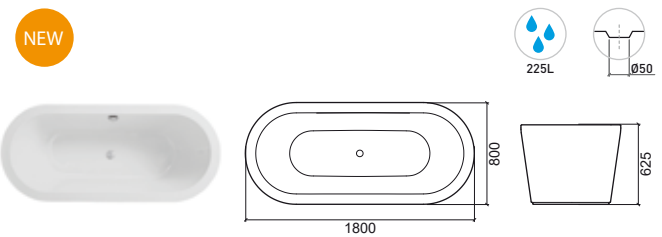

LEGEND.

- Bathtub capacity
- Top System
- Right hydro engine
- Left hydro engine
- In box
- Packed with mask

WH. WHITE