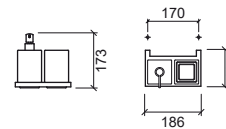

Reference Description € Chrome

41217 **PLAN GLASS HOLDER/SOAP DISPENSER** **216,04€**

186x121x173mm / 1.9Kg
Support in brass, cup in ceramic, soap dispenser in ceramic and brass.
Includes Fixing Kit.