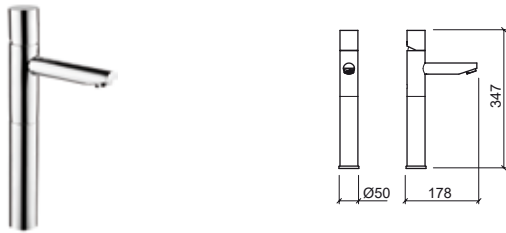

Reference	Description	€ Chrome
5064301	LONG BASIN MIXER ☞ Ø50x178x347mm / 3.6Kg Includes flexible H/C in stainless steel mesh, VDA and fixing kit.	166,46€