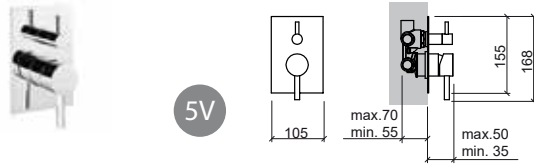

- ☞ 105x50x168mm / 1.3Kg
- 3 bar with full opening (50% cold + 50% warm): lower output 23.0l/m top exit 17.0l/m

LEGEND.

☞ In box

🌡️ Thermostatic mixer

Reference	Description	€ Chrome
5267601C	4 CENTRAL WAY WALL MOUNTED MIXER WITH RECTANGULAR MIRROR ☞ 105x50x168mm / 1.4Kg 3 bar with full opening (50% cold + 50% warm): 19.0l/m	243,45€