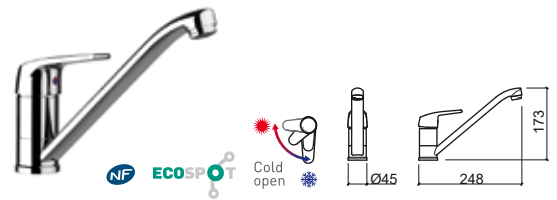

Reference	Description	€ Chrome
5363001	SINGLE LEVER WITH SWIVEL SPOUT In box Ø45x248x173mm Includes flexible H/C in stainless steel mesh and fixing kit. 3 bar with full opening (50% cold + 50% warm): 14.5l/m	78,45€

5363001NF	COLD OPEN SINGLE LEVER WITH SWIVEL SPOUT In box Ø45x248x173mm Includes flexible H/C in stainless steel mesh and fixing kit. 3 bar with full opening (50% cold + 50% warm): 8°-6l/m and 25°-12l/m	78,45€