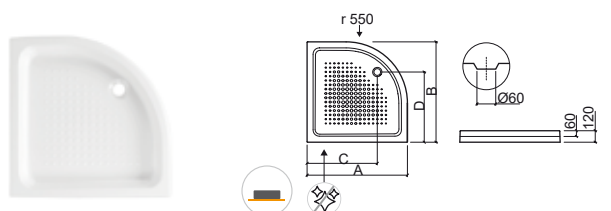

Reference Description € White

107221 ① **80x80 CORNER MORAIRA SHOWER TRAY WITH EDGE** **166,08€**
800x800x120mm / 33.2Kg
Compatible with waste 49511.

107231 ② **90x90 CORNER MORAIRA SHOWER TRAY WITH EDGE** **234,77€**
900x900x120mm / 39.0Kg
Compatible with waste 49511.

	A	B	C	D	
①	80	800	800	530	530
②	90	900	900	630	630