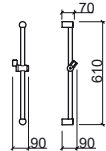

Reference Description € Chrome

5R070701 **ALFA PLUS SLIDING RAIL** **47,01€**

90x90x610mm / 0.4Kg
Sliding rail in stainless steel and ABS with adjustable support and adjustable in height.