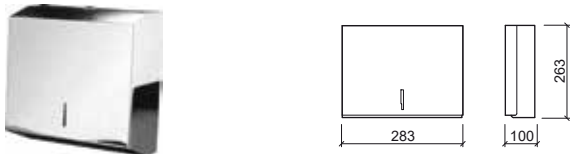

Reference Description € Chrome

41542 LUXE TOWEL DISPENSER **54,75€**

☞ 283x100x263mm / 1.7Kg
Towel dispenser in stainless steel.
Includes Fixing Kit.