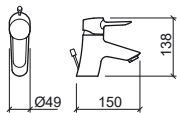

Reference	Description	€ Chrome
5371001	COLD OPEN BASIN MIXER ☞ Ø49x150x138mm / 12.0Kg Includes flexible H/C in stainless steel mesh and fixing kit.	96,45€