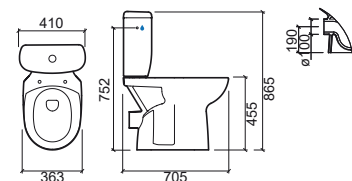

	A	B	C	D	E
①	55	550	455	820	- 285
②	60	595	505	825	505 283
③	66	665	535	835	525 284

①/②/③+④

①/②/③+⑤

	A	B	C	D	E
②	60	495	555	152	605 168
③	66	490	550	155	600 168

Reference	Description	€ White
103024	 AVEIRO CONFORT W/D CLOSE-COUPLED WC 363x705x455mm / 23.2Kg Includes Fixing Kit. Compatible with cistern Aveiro I/E 103111 and with cistern Aveiro S/E 103113.	163,62€
103925	PACK AVEIRO CONFORT 41.2Kg W/D Close-coupled WC + Cistern with mechanism + Thermoplast toilet seat	230,72€