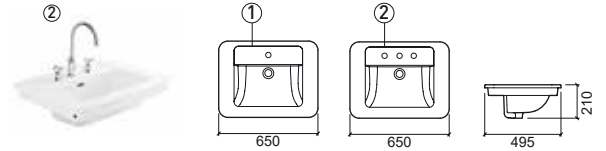

VINTAGE

design Suzana Nobre

Reference	Description	€ White
117310	① 58 WASHBASIN 580x460x230mm / 20.2Kg Includes Fixing Kit.	157,87€
117311	① 58 3 HOLES WASHBASIN 580x460x230mm / 20.2Kg Includes Fixing Kit. [-] Check availability.	157,87€
117320	② 68 WASHBASIN 690x525x270mm / 25.1Kg Includes Fixing Kit.	175,40€
117321	② 68 3 HOLES WASHBASIN 690x525x270mm / 25.1Kg Includes Fixing Kit. [-] Check availability.	175,40€
117330	② 78 WASHBASIN 780x555x265mm / 33.5Kg Includes Fixing Kit.	192,95€
117331	② 78 3 HOLES WASHBASIN 780x555x265mm / 33.4Kg Includes Fixing Kit. [-] Check availability.	192,95€
117200	④ PEDESTAL 265x265x678mm / 15.1Kg	117,33€

Reference	Description	€ White
117360	① COUNTERTOP BASIN 650x495x210mm / 18.3Kg Includes Fixing Kit.	135,94€
117361	② 3 HOLES COUNTERTOP BASIN 650x495x210mm / 18.3Kg Includes Fixing Kit. [-] Check availability.	135,94€