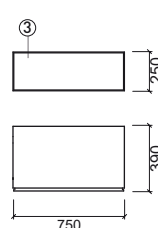

Reference	Description	€ White	€ Cherry Roman
62320	① 60 STATUS FURNITURE 600x410x250mm / 17Kg Drawer in melamine and furniture agglomerate in melamine coated laminate finished in Cherry Roman. Compatible with washbasin 123330.		404,89€
62321	② 90 STATUS FURNITURE 900x450x250mm / 24.5Kg Drawer in melamine and furniture agglomerate in melamine coated laminate finished in Cherry Roman. Compatible with washbasin 123310.		404,89€
62300	③ 75 STATUS FURNITURE 750x390x250mm / 18.0Kg Drawer in melamine and furniture agglomerate in melamine coated laminate finished in Cherry Roman. Compatible with washbasin 123330. Compatible with móvel coluna 62331.		372,63€
62331	④ STATUS SUPPORT FURNITURE WITH RIGHT TOWEL RAIL 350x390x750mm / 18Kg Furniture with 2 interior shelves. Door in melamine and furniture agglomerate in melamine coated laminate finished in Cherry Roman. Compatible with furniture 75 62300		372,63€
123330	50x38 STATUS WASHBASIN 506x394x500mm / 32.3Kg		379,83€
123310	56x45 STATUS WASHBASIN 558x457x180mm / 14.9Kg		253,23€

Reference	Description	€ White	€ Cherry Roman
62301	FURNITURE FOR SEMI RECESSED BASIN 650x470x250mm / 17.0Kg Drawer in melamine and furniture agglomerate in melamine coated laminate finished in Cherry Roman. Compatible with washbasin 123350.		381,55€
123350	SEMI RECESSED BASIN STATUS 605x408x180mm / 14.5Kg		393,90€