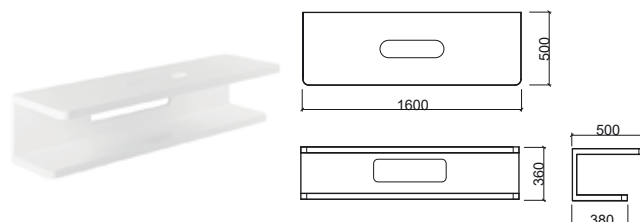

Reference	Description	€ White
61601	100 HI-DDEN BALCON 1000x500x360mm / 26.0Kg White lacquered MDF furniture. Compatible with washbasin Hi-d-den 109930 and Sanlife mirror 100x80 61970.	449,05€
109930	66 HI-DDEN WASHBASIN 660x437x135mm / 17.5Kg	300,48€

Reference	Description	€ White
61602	160 HI-DDEN BALCON 1600x500x360mm / 40.0Kg White lacquered MDF furniture. Compatible with washbasin Hi-d-den 109940 and Sanlife mirror 160x80 61972.	666,25€
109940	120 HI-DDEN WASHBASIN 1210x354x118mm / 29.5Kg	352,49€