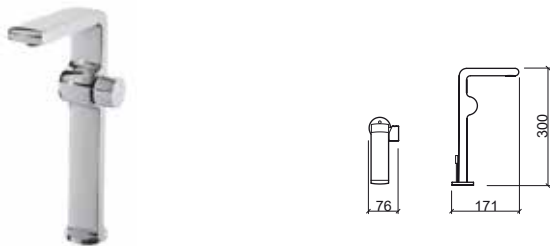

LEGEND.

☞ In box

STATUS

> P. 80 POP-UPS WASTE

Reference	Description	€ Chrome
5394300	LONG BASIN MIXER WITH POP-UP WASTE ☞ 76x171x300mm / 2.3Kg Includes flexible H/C in stainless steel mesh, VDA and fixing kit. 3 bar with full opening (50% cold + 50% warm): 10.9U/m	270,61€
5394301	LONG BASIN MIXER ☞ 76x171x300mm / 2.0Kg Includes flexible H/C in stainless steel mesh and fixing kit. 3 bar with full opening (50% cold + 50% warm): 10.9U/m	254,88€