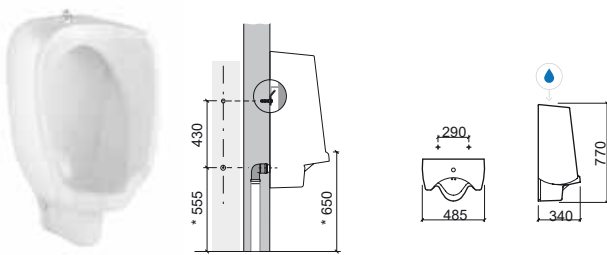

SPECIAL PIECES

Reference Description € White

111500 URINAL WCA **248,50€**

☞ Ø350x315x505mm / 14.7Kg
With siphon and fixing kit.
* indicative quotas
> P. 341 COMPONENTS

Reference Description € White

108510 URINAL ATLÁNTICO **354,28€**

☞ 485x340x770mm / 26.4Kg
Without siphon nor fixing kit.
* indicative quotas
> P. 342 COMPONENTS

Reference Description € White

136500 URINAL SANLIFE **130,59€**

☞ 257x344x447mm / 9.1Kg
Includes urinal diffuser with inlet from behind, siphon and fixing kit.
> P. 342 COMPONENTS

Reference Description € White

108560 ① URINAL FORMA BACK ENTRY **130,59€**

☞ 350x350x585mm
With siphon and fixing kit.
> P. 342 COMPONENTS

108561 ② URINAL FORMA UPPER ENTRY **130,59€**

☞ 350x350x585mm
With siphon and fixing kit.
> P. 342 COMPONENTS

Reference Description € White

108520 ① URINAL CUBIC BACK ENTRY **301,25€**

☞ 397x292x720mm / 24.9Kg
Includes urinal diffuser, siphon and fixing kit.
* indicative quotas
> P. 342 COMPONENTS

108521 ② URINAL CUBIC UPPER ENTRY **313,41€**

☞ 397x292x720mm / 24.9Kg
Includes urinal diffuser, siphon and fixing kit.
* indicative quotas
> P. 342 COMPONENTS

108527 ③ URINAL CUBIC ELETRONIC **540,11€**

☞ 397x292x720mm / 24.9Kg
Includes electronic urinal diffuser, siphon and fixing kit.
* indicative quotas
> P. 342 COMPONENTS

LEGEND.

☞ Electronic ☞ Water inlet

> P. 300 PLATES > WH. WHITE