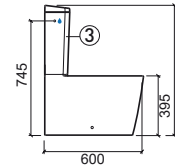

Reference	Description	€ White	€ Pergamon
146021	① URB.Y PLUS F/D CLOSE-COUPLED WC 360x600x410mm / 30.8Kg Includes Fixing Kit and siphon.	201,75€	242,11€
146022	② URB.Y PLUS W/D* CLOSE-COUPLED WC 360x600x410mm / 30.8Kg Includes Fixing Kit. *Does not include siphon MSKT1715.	201,75€	242,11€
146024	①④ URB.Y PLUS F/D CLOSE-COUPLED WC WITH LEFT HALF HOLE 376x600x395mm / 35.2Kg Includes Fixing Kit and siphon.	201,75€	242,11€
140171LM	③ URB.Y PLUS CISTERN 372x150x433mm / 13.3Kg Includes cover. Includes 3/6L mechanism.	154,29€	185,16€
140173LM	③ URB.Y PLUS CISTERN [SE] 376x150x433mm / 13.3Kg Includes cover. Includes 3/6L mechanism.	154,29€	185,16€
24031	URB.Y PLUS SLOWCLOSE CLIPOFF TOILET SEAT 2.4Kg Duroplast toilet seat with stainless steel hinges. With anti-bacterial protection.	117,29€	140,74€
24011	URB.Y PLUS CLIPOFF TOILET SEAT 2.4Kg Duroplast toilet seat with stainless steel hinges. With anti-bacterial protection.	75,70€	90,84€
MSKT1715	'P' TRAP PAN CONNECTOR	6,61€	
146921	① PACK URB.Y PLUS F/D CLOSE-COUPLED WC F/D Closed-coupled WC + Cistern with 3/6L mechanism + Slowclose ClipOff toilet seat	349,40€	
146922	② PACK URB.Y PLUS W/D CLOSE-COUPLED WC [SE] W/D Closed-coupled WC + [SE] Cistern with 3/6L mechanism + Slowclose ClipOff toilet seat	349,40€	
146924	② PACK URB.Y PLUS F/D CLOSE-COUPLED WC F/D Closed-coupled WC + Cistern with 3/6L mechanism + ClipOff toilet seat	305,04€	

LEGEND.

Anti-bacterial

3/6L

Slowclose