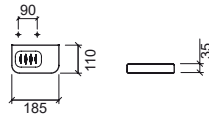

Reference	Description	€ White

41700 VINTAGE SOAP DISH **26,20€**

185x110x35mm / 1.0Kg
Soap dish in vitreous china.
Includes Fixing Kit.