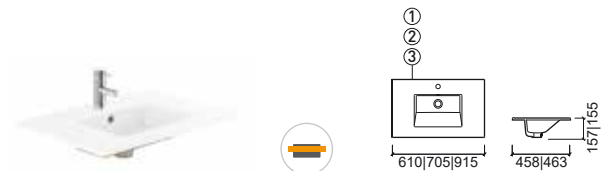

Reference	Description	€ White
108480	61 ÁREA 610x458x157mm / 11.8Kg Inset basin with tap hole. Compatible with furniture Área 60 65120 and 65121. Cutting plan: 560x400mm	161,27€

109970	71 ÁREA 705x460x155mm / 13.0Kg Inset basin with tap hole. Compatible with furniture Área 70 65220 and 65221. Cutting plan: 660x410mm	171,62€

109980	91 ÁREA 915x463x155mm / 18.1Kg Inset basin with tap hole. Compatible with furniture Área 90 67620 and 67621. Cutting plan: 860x410mm	175,85€