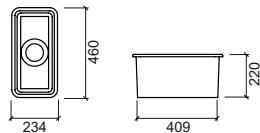

Reference	Description	€ White
733000V	VALET SINK 1/2 BOWL 24x46 W/POP-UP WASTE 234x460x220mm Sink top for kitchen in Fireclay. Pop-up included Ø90 Ref. 473511. Compatible syphon Ref. 470100. [-] Check availability.	172,55€

NEW