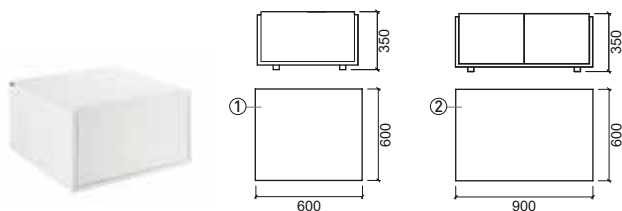

Reference	Description	€ White

61120 ① **60 WCA DRAWER UNIT** **817,41€**
☞ 600x600x350mm
Waterproof MDF furniture lacquered in **white**.

61121 ② **90 WCA DRAWER UNIT** **971,00€**
☞ 900x600x350mm / 54.3Kg
Waterproof MDF furniture lacquered in **white**.