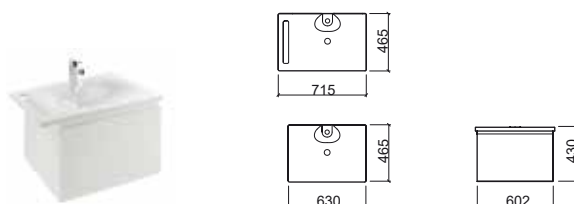

Reference	Description	€ White	€ Color
65520	63 FURNITURE 602x465x430mm / 20.6Kg Furniture in HPL coated laminate (high pressure laminates) with white, red, dark oak and tulipier fumé finish. With one drawer. Compatible with washbasins Clean 108410 or 408400.	354,63€	354,63€
108410	63 CLEAN WASHBASIN WITH LEFT TOWEL RAIL 715x465x140mm / 18.3Kg	274,33€	
108400	63 CLEAN WASHBASIN 630x465x145mm / 17.0Kg	219,89€	
695521	63 CLEAN WITH TOWEL RAIL PACK 33.9Kg Pack washbasin 63 with left towel rail + furniture 63. Colors: white, high gloss red, dark oak and tulipier fumé.	628,96€	628,96€
695520	63 CLEAN PACK 37.6Kg Pack washbasin 63 + furniture 63. Colors: white, high gloss red, dark oak and tulipier fumé.	574,52€	574,52€