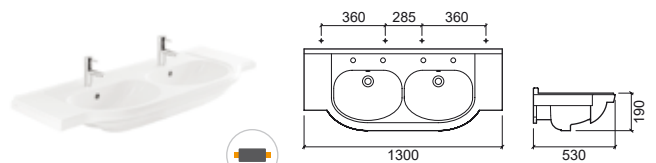

Reference	Description	€ White	€ Pergamon

108790 **VALÉNCIA** **271,91€** **326,18€**
1300x530x190mm / 38.8Kg
Semi recessed basin with 2 taps holes.
Includes Fixing Kit.