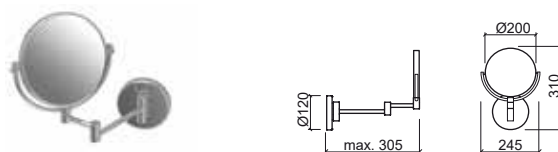

Reference Description € White

41532 LUXE 1200W AUTOMATIC HAND DRYER **1 006,34€**

 343x232x430mm / 13.2Kg
Hand dryer with aluminum body and anti-vandalism system.
Includes Fixing Kit.

Reference Description € Chrome