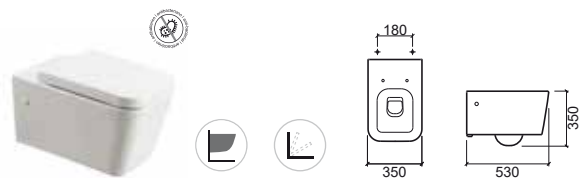

Reference	Description	€ White	€ Black
127032	WALL HUNG WC 350x530x350mm / 27.3Kg > P. 289 SANITARY INSTALLATION SYSTEMS	310,39€	496,61€
22731	SLOWCLOSE TOILET SEAT 2.3Kg Duroplast toilet seat with stainless steel hinges. With anti-bacterial protection.	143,84€	186,97€
22711	TOILET SEAT 2.3Kg Duroplast toilet seat with stainless steel hinges. With anti-bacterial protection. Includes Fixing Kit (2500).	105,99€	137,78€