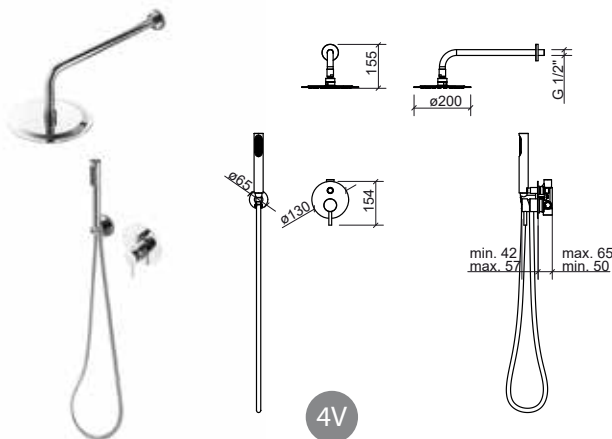

LEGEND.

Thermostatic mixer In box

NEW ÍCONE

Reference	Description	€ Chrome
5266701	MIXER WITH SLIDING RAIL, HAND-SHOWER AND HEAD-SHOWER	325,95€

270x534x1455mm
Includes Duo Ø200, hand-shower Duo type in ABS, flexible in stainless steel 1.7m double staple, height adjustable shower holder and fixing kit.

Reference	Description	€ Chrome
5269804	4 WAYS COUNTERTOP MIXER WITH HAND-SHOWER AND HEAD-SHOWER	325,95€

Includes Duo head-shower Ø200, stem 350, hand shower Duo type in ABS, stainless steel 1.7m double staple, adjustable height shower holder and fixing kit.

NEW

4V

Reference	Description	€ Chrome
5269802	4 WAYS COUNTERTOP MIXER WITH HAND-SHOWER AND HEAD-SHOWER	325,95€

Includes Duo head-shower Ø200, stem 350, hand shower Duo type in ABS, stainless steel 1.7m double staple, adjustable height shower holder and fixing kit.

NEW

4V

Reference	Description	€ Chrome
5269603	5 WAYS COUNTERTOP MIXER WITH HAND-SHOWER AND HEAD-SHOWER	530,18€

Includes Duo head-shower Ø200, stem 350, hand shower Duo type in ABS, stainless steel 1.7m double staple, adjustable height shower holder, 3 round injectors and fixing kit.