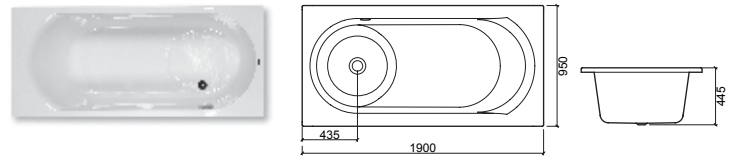

190x95

			€ W/B	€ CR
804200	BATHTUB BAIGNOIRE	○ 1900X950X445	630.28	724.81
	[32.9Kg] [V] ø70			
82420100	WHITE KIT HYDRO BATHTUB ⚙️ BAIGNOIRE HYDRO KIT BLANC	⚙️ 1900X950X445	1685.24	1719.77
	[59.6Kg] [V] ø70			
82420111	CHROME KIT HYDRO BATHTUB	⚙️ 1900X950X445	1685.24	1719.77
	BAIGNOIRE HYDRO KIT CHROME [59.6Kg] [V] ø70			
84420111	TOP SYS. HYDRO BATHTUB ⚙️ BAIGNOIRE HYDRO SYS. TOP	⚙️ 1900X950X445	4323.62	4358.14
	[59.6Kg] [V] ø70