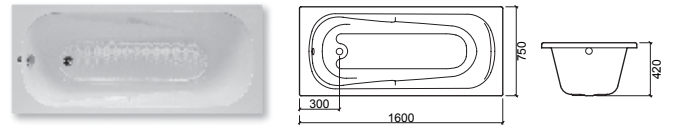

BATHTUBS
BAIGNOIRES

BATHTUBS/BAIGNOIRES

EVA

150x70

€ W/B € CR

800600	BATHTUB BAIGNOIRE	0	1500X700X420	221.67	254.95
	[17.7Kg] [V] ø50				
82060100	WHITE KIT HYDRO BATHTUB ⚙️ BAIGNOIRE HYDRO KIT BLANC	⚙️	1500X700X420	1402.35	1408.98
	[43.3Kg] [V] ø50				
82060111	CHROME KIT HYDRO ⚙️ BATHTUB BAIGNOIRE HYDRO KIT CHROME	⚙️	1500X700X420	1402.35	1408.98
	[43.3Kg] [V] ø50				

160x75

€ W/B € CR

803500	BATHTUB BAIGNOIRE	0	1600X750X420	269.43	309.69
	[18.2Kg] [V] ø50				
82350100	WHITE KIT HYDRO BATHTUB ⚙️ BAIGNOIRE HYDRO KIT BLANC	⚙️	1600X750X420	1437.43	1443.40
	[44.8Kg] [V] ø50				
82350111	CHROME KIT HYDRO ⚙️ BATHTUB BAIGNOIRE HYDRO KIT CHROME	⚙️	1600X750X420	1437.43	1443.40
	[44.8Kg] [V] ø50				