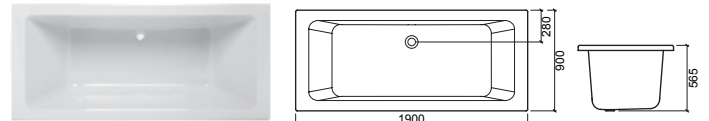

190x90

€ W/B € CR

807300	BATHTUB BAIGNOIRE	○ 1900X900X565	534.00	614.10
	[V] ø70			
82730100	WHITE KIT HYDRO BATHTUB ☞ BAIGNOIRE HYDRO KIT BLANC	☞ 1900X900X565	1479.33	1542.85
	[V] ø70			
82730111	CHROME KIT HYDRO ☞ BATHTUB BAIGNOIRE HYDRO KIT CHROME	☞ 1900X900X565	1479.33	1542.85
	[V] ø70