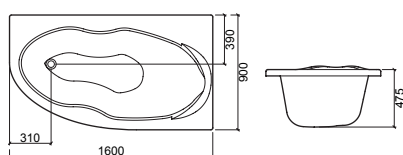

160x90

€ W/B € CR

802200	LEFT BATHTUB BAIGNOIRE GAUCHE	○ 1600X900X475	461.77	554.12
	[22.6Kg] ø70			
82220200	WHITE KIT LEFT HYDRO BATHTUB BAIGNOIRE HYDRO KIT BLANC GAUCHE	☉ 1600X900X475	1418.65	1702.37
	ø70			
82220211	CHROME KIT LEFT HYDRO BATHTUB BAIGNOIRE HYDRO KIT CHROME GAUCHE	☉ 1600X900X475	1418.65	1702.37
	ø70			
842202	LEFT TOP SYS. HYDRO BATHTUB BAIGNOIRE HYDRO SYS. TOP GAUCHE	☉ 1600X900X475	3882.41	3932.88
	ø70