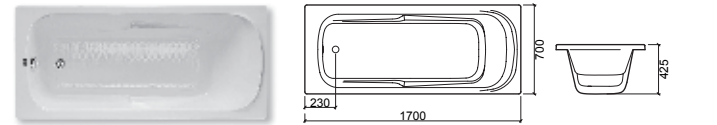

170x70 € W/B € CR

- **800400** **BATHTUB BAIGNOIRE** 1700X700X425 **257.19** **295.74**
   [24.1Kg] **ø50**
- **82040100** **WHITE KIT HYDRO BATHTUB BAIGNOIRE HYDRO KIT BLANC** 1700X700X425 **1433.28** **1442.95**
   [49.1Kg] **ø50**
- **82040111** **CHROME KIT HYDRO BATHTUB BAIGNOIRE HYDRO KIT CHROME** 1700X700X425 **1433.28** **1442.95**
   [49.1Kg] **ø50**