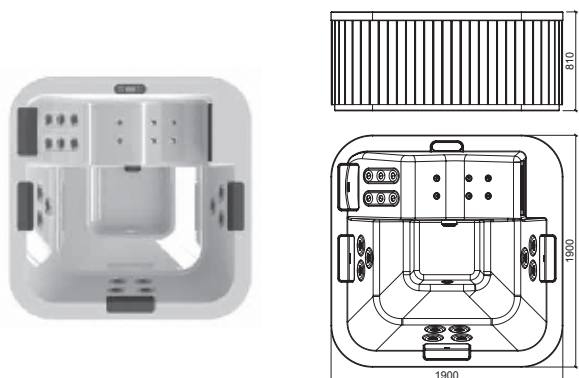

SPA 4 - 190x190

€ W/B

€ TOP

875400	SPA 4 SEATS SPA 4 PLACES	1900X810X1900	10106.36	13524.43
875423	SPA 4 SEATS W/BROWN PANEL SPA 4 PLACES A/TABLIERS BRUNS [400.0Kg]	1900X810X1900	11201.25	14838.79
875403	SPA 4 SEATS W/GREY PANEL SPA 4 PLACES A/TABLIERS GRIS [400.0Kg]	1900X810X1900	11201.25	14838.79