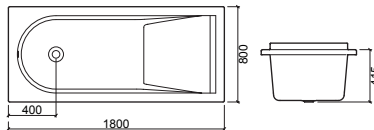

BATHTUBS BAIGNOIRES

BATHTUBS/BAIGNOIRES

REFLEX

EASY

170x75

€ W/B € CR

805000	BATHTUB BAIGNOIRE	0	1700X750X415	340.31	399.69
	[22.7Kg] [V] ø70				
82500100	WHITE KIT HYDRO BATHTUB ⚙️ BAIGNOIRE HYDRO KIT BLANC	⚙️	1700X750X415	1448.39	1467.22
	[52.0Kg] [V] ø70				
82500111	CHROME KIT HYDRO BATHTUB	⚙️	1700X750X415	1448.39	1467.22
	BAIGNOIRE HYDRO KIT CHROME [52.0Kg] [V] ø70				
84500111	TOP SYS. HYDRO BATHTUB ⚙️ BAIGNOIRE HYDRO SYS. TOP	⚙️	1700X750X415	3810.39	3859.92
	[65.0Kg] [V] ø70				

170x70

NEW

€ W/B € CR

806800	BATHTUB BAIGNOIRE	0	1700X700X405	221.42	255.13
	[18.5Kg] [V] ø50				
82680100	WHITE KIT HYDRO BATHTUB ⚙️ BAIGNOIRE HYDRO KIT BLANC	⚙️	1700X700X405	1365.55	1365.55
	[38.5Kg] [V] ø50				
82680111	CHROME KIT HYDRO BATHTUB	⚙️	1700X700X405	1365.55	1365.55
	BAIGNOIRE HYDRO KIT CHROME [38.5Kg] [V] ø50				

180x80

€ W/B € CR

805100	BATHTUB [-] BAIGNOIRE [-]	0	1800X800X415	372.53	377.37
	[29.8Kg] [V] ø70				
82510100	WHITE KIT HYDRO BATHTUB [-] ⚙️ BAIGNOIRE HYDRO KIT BLANC [-]	⚙️	1800X800X415	1489.89	1509.26
	[54.0Kg] [V] ø70				
82510111	CHROME KIT HYDRO BATHTUB [-]	⚙️	1800X800X415	1489.89	1509.26
	BAIGNOIRE HYDRO KIT CHROME [-] [54.0Kg] [V] ø70				
84510111	TOP SYS. HYDRO BATHTUB [-] ⚙️ BAIGNOIRE HYDRO SYS. TOP [-]	⚙️	1800X800X415	3851.90	3901.96
	[68.0Kg] [V] ø70				