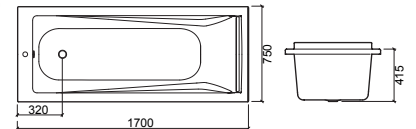

170x70

NEW

€ W/B € CR

806800	BATHTUB BAIGNOIRE	0	1700X700X405	221.42	255.13
	[18.5Kg] [V] ø50				
82680100	WHITE KIT HYDRO BATHTUB ⚙️ BAIGNOIRE HYDRO KIT BLANC	⚙️	1700X700X405	1365.55	1365.55
	[38.5Kg] [V] ø50				
82680111	CHROME KIT HYDRO BATHTUB	⚙️	1700X700X405	1365.55	1365.55
	BAIGNOIRE HYDRO KIT CHROME [38.5Kg] [V] ø50				

180x80

€ W/B € CR

805100	BATHTUB [-] BAIGNOIRE [-]	0	1800X800X415	372.53	377.37
	[29.8Kg] [V] ø70				
82510100	WHITE KIT HYDRO BATHTUB [-] ⚙️ BAIGNOIRE HYDRO KIT BLANC [-]	⚙️	1800X800X415	1489.89	1509.26
	[54.0Kg] [V] ø70				
82510111	CHROME KIT HYDRO BATHTUB [-]	⚙️	1800X800X415	1489.89	1509.26
	BAIGNOIRE HYDRO KIT CHROME [-] [54.0Kg] [V] ø70				
84510111	TOP SYS. HYDRO BATHTUB [-] ⚙️ BAIGNOIRE HYDRO SYS. TOP [-]	⚙️	1800X800X415	3851.90	3901.96
	[68.0Kg] [V] ø70				

170x75

NEW

€ W/B € CR

806900	BATHTUB BAIGNOIRE	0	1700X750X405	232.35	267.70
	[21.5Kg] [V] ø50				
82690100	WHITE KIT HYDRO BATHTUB ⚙️ BAIGNOIRE HYDRO KIT BLANC	⚙️	1700X750X405	1385.86	1385.86
	[44.0Kg] [V] ø50				
82690111	CHROME KIT HYDRO BATHTUB	⚙️	1700X750X405	1385.86	1385.86
	BAIGNOIRE HYDRO KIT CHROME [44.0Kg] [V] ø50				