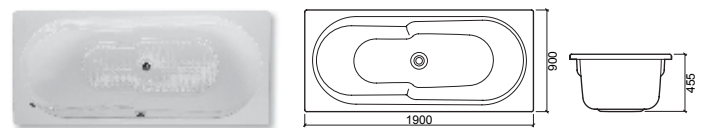

190x90 € W/B € CR

803700	BATHTUB BAIGNOIRE	○	1900X900X455	510.55	612.76
	[31.3Kg] [V] ø70				
82370100	WHITE KIT HYDRO BATHTUB BAIGNOIRE HYDRO KIT BLANC	☞	1900X900X455	1709.42	1760.80
	[59.9Kg] [V] ø70				
82370111	CHROME KIT HYDRO BATHTUB BAIGNOIRE HYDRO KIT CHROME	☞	1900X900X455	1709.42	1760.80
	[59.9Kg] [V] ø70				
84370111	TOP SYS. HYDRO BATHTUB BAIGNOIRE HYDRO SYS. TOP	☞	1900X900X455	4323.62	4358.15
	[71.4Kg] [V] ø70