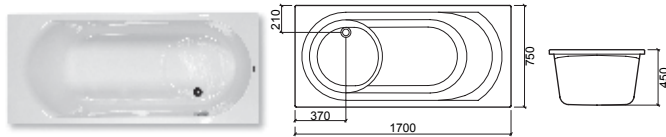

170x75

			€ W/B	€ CR
804100	BATHTUB BAIGNOIRE	○ 1700X750X450	435.81	522.85
	[26.8Kg] [V] ø50			
82410100	WHITE KIT HYDRO BATHTUB ⚙️ BAIGNOIRE HYDRO KIT BLANC	⚙️ 1700X750X450	1549.50	1569.65
	[52.0Kg] [V] ø50			
82410111	CHROME KIT HYDRO BATHTUB	⚙️ 1700X750X450	1549.50	1569.65
	BAIGNOIRE HYDRO KIT CHROME [52.0Kg] [V] ø50