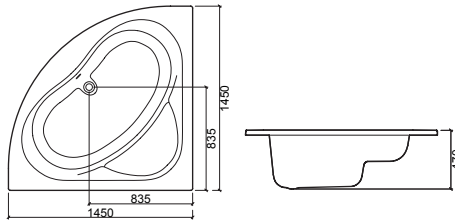

140x140

€ W/B € CR

807400	BATHTUB BAIGNOIRE	Ø 1400X1400X455	532.63	639.16
	☑ [30.0Kg] ☑ V ø50			
82740100	WHITE KIT HYDRO BATHTUB BAIGNOIRE HYDRO KIT BLANC	Ø 1400X1400X455	1744.92	1750.16
	☑ [60.5Kg] ☑ V ø50			
82740111	CHROME KIT HYDRO BATHTUB	Ø 1400X1400X455	1744.92	1750.16
	BAIGNOIRE HYDRO KIT CHROME ☑ [60.5Kg] ☑ V ø50			
84740111	TOP SYS. HYDRO BATHTUB BAIGNOIRE HYDRO SYS. TOP	Ø 1400X1400X455	4413.40	4420.30
	☑ [76.0Kg] ☑ V ø50			

BATHTUBS/BAIGNOIRES

ALFA

RIMINI

145x145

€ W/B € CR

801100	BATHTUB BAIGNOIRE	Ø 1450X1450X470	605.03	726.03
	[33.0Kg] <input type="checkbox"/> ø50			
82110100	WHITE KIT HYDRO BATHTUB BAIGNOIRE HYDRO KIT BLANC	Ø 1450X1450X470	1753.35	1761.90
	[63.5Kg] <input type="checkbox"/> ø50			
82110111	CHROME KIT HYDRO BATHTUB	Ø 1450X1450X470	1753.35	1761.90
	BAIGNOIRE HYDRO KIT CHROME [63.5Kg] <input type="checkbox"/> ø50			
84110111	TOP SYS. HYDRO BATHTUB BAIGNOIRE HYDRO SYS. TOP	Ø 1450X1450X470	4434.12	4447.93
	[69.8Kg] <input type="checkbox"/> ø50			

145x145

€ W/B € CR

801400	BATHTUB BAIGNOIRE	Ø 1450X1450X445	618.44	742.14
	[28.2Kg] <input type="checkbox"/> ø50			

BATHTUBS
BAIGNOIRES

SHORTLINE

100x70

€ W/B

806300	BATHTUB BAIGNOIRE	0	1000X700X395	253.42
	☑ [26.0Kg] V a50			
806300AD/AE	BATHTUB W/FRONTAL PANEL	0	1000X700X395	333.07
	☑ [28.0Kg] V a50			
806300CD/CE	BATHTUB W/FRONTAL PANEL AND LATERAL	0	1000X700X395	419.96
	☑ [29.5Kg] V a50			