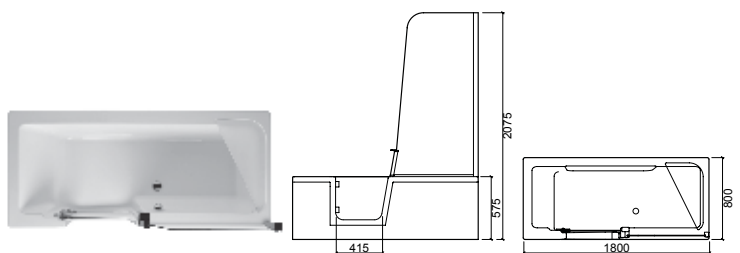

180x80 € W/B

8071000 **BATHTUB [-]** O 1800X800X2075 **4981.56**
BAIGNOIRE [-]