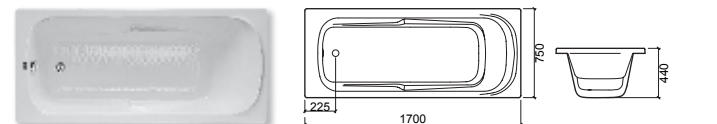

170x75 € W/B € CR

- **800200** **BATHTUB BAIGNOIRE** 1700X750X440 **261.53** **300.87**
   [25.8Kg] **ø50**
- **82020100** **WHITE KIT HYDRO BATHTUB BAIGNOIRE HYDRO KIT BLANC** 1700X750X440 **1445.30** **1452.34**
   [50.7Kg] **ø50**
- **82020111** **CHROME KIT HYDRO BATHTUB BAIGNOIRE HYDRO KIT CHROME** 1700X750X440 **1445.30** **1452.34**
   [50.7Kg] **ø50**