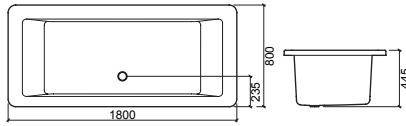

180x80

			€ W/B	€ CR
804000	BATHTUB BAIGNOIRE	○ 1800X800X465	472.14	542.87
	[29.8Kg] [V] ø50			
82400100	WHITE KIT HYDRO BATHTUB ⚙️ BAIGNOIRE HYDRO KIT BLANC	⚙️ 1800X800X465	1673.50	1685.12
	[53.0Kg] [V] ø50			
82400111	CHROME KIT HYDRO BATHTUB	⚙️ 1800X800X465	1673.50	1685.12
	BAIGNOIRE HYDRO KIT CHROME [53.0Kg] [V] ø50			
84400111	TOP SYS. HYDRO BATHTUB ⚙️ BAIGNOIRE HYDRO SYS. TOP	⚙️ 1800X800X465	3782.29	4068.43
	[65.6Kg] [V] ø50			

BATHTUBS/BAIGNOIRES

VINTAGE

WICA

180x80

€ W/B

803400	BATHTUB BAIGNOIRE	○ 1800X800X445	481.52
	[30.3Kg] [V] ø50		
82340100	WHITE KIT HYDRO BATHTUB ⚙️ BAIGNOIRE HYDRO KIT BLANC	○ 1800X800X445	1394.60
	[60.0Kg] [V] ø50		
82340111	CHROME KIT HYDRO BATHTUB BAIGNOIRE HYDRO KIT CHROME	⚙️ 1800X800X445	1394.60
	[60.0Kg] [V] ø50		
84340111	TOP SYS. HYDRO BATHTUB ⚙️ BAIGNOIRE HYDRO SYS. TOP	⚙️ 1800X800X445	4090.35
	[75.0Kg] [V] ø50		