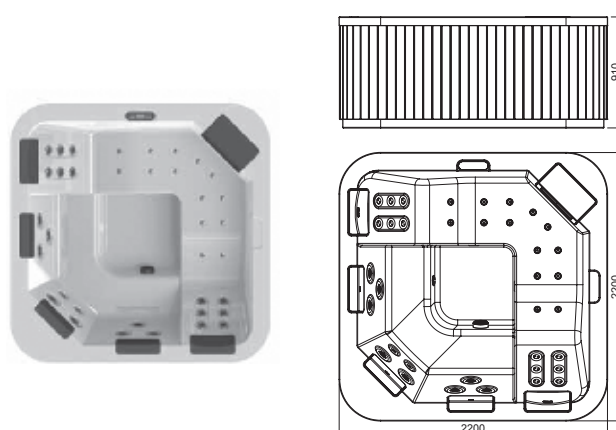

SPA 5 - 220x220

€ W/B

€ TOP

875500	SPA 5 SEATS SPA 5 PLACES	2200X910X2200	14276.41	15672.72
875523	SPA 5 SEATS W/BROWN PANEL SPA 5 PLACES A/TABLIERS BRUN [500.0Kg]	2200X910X2200	16034.25	17432.17
875503	SPA 5 SEATS W/GREY PANEL SPA 5 PLACES A/TABLIERS GRIS [500.0Kg]	2200X910X2200	16034.25	17432.17