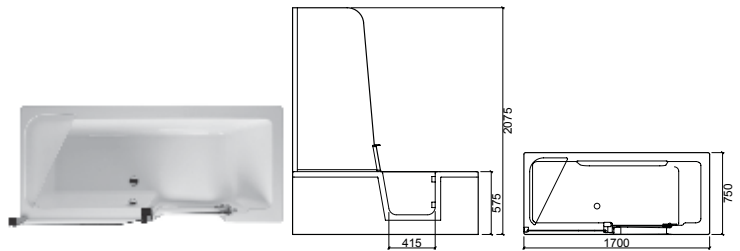

170x75 € W/B

8272011 **RIGHT WHITE KIT** O 1700X750X2075 **6226.95**
HYDRO BATHTUB [-]
BAIGNOIRE HYDRO KIT BLANC DROIT [-]
☐ [150.0Kg]