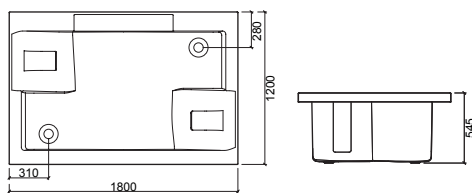

BATHTUBS
BAIGNOIRES

TWOSPACE

180x120

€ W/B

805200	BATHTUB WITHOUT HYDRO BAIGNOIRE SANS HYDRO	0	1800X1200X545	876.02
	[79.0Kg]			
8652031100	BATHTUB BAIGNOIRE		1800X1200X545	6144.69
	[152.0Kg]			
8652031100A	BATHTUB BAIGNOIRE [W/1 PANEL 180 A/1 TABLIER 180]		1800X1200X545	7198.94
	[163.0Kg]			
8652031100B	BATHTUB BAIGNOIRE [W/2 PANELS 180+120 A/2 TABLIERS 180+120]		1800X1200X545	7951.97
	[171.0Kg]			
8652031100C	BATHTUB BAIGNOIRE [W/3 PANELS (2X)180+120 A/3 TABLIERS (2X)180+120]		1800X1200X545	9006.20
	[179.0Kg]			
8652031100E	BATHTUB BAIGNOIRE [W/3 PANELS (2X)120+180 A/3 TABLIERS (2X)120+180]		1800X1200X545	8809.73
	[182.0Kg]			
8652031100F	BATHTUB BAIGNOIRE [W/4 PANELS (2X)180+(2X)120 A/4 TABLIERS (2X)180+(2X)120]		1800X1200X545	9638.74
	[190.0Kg]			