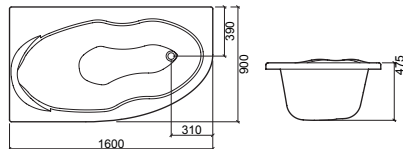

180x80

€ W/B € CR

803300	BATHTUB BAIGNOIRE	○ 1800X800X500	496.89	571.42
	[28.6Kg] [V] ø70			
82330100	WHITE KIT HYDRO BATHTUB ☞ BAIGNOIRE HYDRO KIT BLANC	☞ 1800X800X500	1458.13	1476.99
	[52.0Kg] [V] ø70			
82330111	CHROME KIT HYDRO ☞ BATHTUB BAIGNOIRE HYDRO KIT CHROME	☞ 1800X800X500	1458.13	1476.99
	[52.0Kg] [V] ø70			
84330111	TOP SYS. HYDRO BATHTUB ☞ BAIGNOIRE HYDRO SYS. TOP	☞ 1800X800X500	4064.80	4117.63
	[60.0Kg] [V] ø70			

BATHTUBS/BAIGNOIRES

DUNA

SKIN

160x90

€ W/B € CR

802100	RIGHT BATHTUB BAIGNOIRE DROITE	○ 1600X900X475	461.77	554.12
	[22.6Kg] ø70			
82210100	WHITE KIT RIGHT HYDRO BATHTUB BAIGNOIRE HYDRO KIT BLANC DROITE	☉ 1600X900X475	1418.65	1702.37
	ø70			
82210111	CHROME KIT RIGHT HYDRO BATHTUB BAIGNOIRE HYDRO KIT CHROME DROITE	☉ 1600X900X475	1418.65	1702.37
	ø70			
842101	RIGHT TOP SYS. HYDRO BATHTUB BAIGNOIRE HYDRO SYS. TOP DROITE	☉ 1600X900X475	3882.41	3932.88
	ø70			