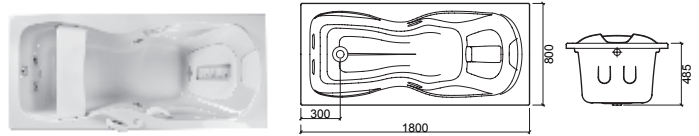

180x80 € W/B

- **845517** **BATHTUB W/HANDLE HEADREST AND BACK SUP.** 1800X800X485 **5377.90**
  BAIGNOIRE A/POIGNÉE ET PLANCHE DORSAL
   [89.8Kg] **ø50**
- **845500** **SHELF TABLETTE** 663X213X24 **210.24**
   [3.0Kg]