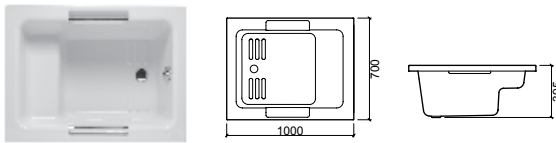

100x70

€ W/B

806300	BATHTUB BAIGNOIRE	0	1000X700X395	253.42
	☑ [26.0Kg] V a50			
806300AD/AE	BATHTUB W/FRONTAL PANEL	0	1000X700X395	333.07
	☑ [28.0Kg] V a50			
806300CD/CE	BATHTUB W/FRONTAL PANEL AND LATERAL	0	1000X700X395	419.96
	☑ [29.5Kg] V a50			

100x80

€ W/B

806500	BATHTUB BAIGNOIRE	0	1000X800X395	282.39
	☑ [28.5Kg] V a50			
806500AD/AE	BATHTUB W/FRONTAL PANEL	0	1000X800X395	376.51
	☑ [30.5Kg] V a50			
806500CD/CE	BATHTUB W/FRONTAL PANEL AND LATERAL	0	1000X800X395	448.92
	☑ [32.5Kg] V a50