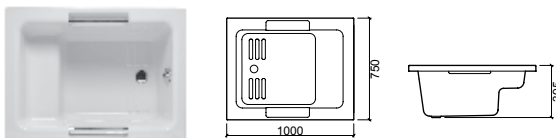

100x75

€ W/B

806400	BATHTUB BAIGNOIRE	0	1000X750X395	267.90
	☑ [27.5Kg] V a50			
806400AD/AE	BATHTUB W/FRONTAL PANEL	0	1000X750X395	347.55
	☑ [29.5Kg] V a50			
806400CD/CE	BATHTUB W/FRONTAL PANEL AND LATERAL	0	1000X750X395	434.44
	☑ [31.0Kg] V a50