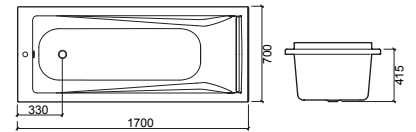

170x75 € W/B € CR

- 800200** **BATHTUB BAIGNOIRE** 1700X750X440 **261.53** **300.87**
 [25.8Kg] **ø50**
- 82020100** **WHITE KIT HYDRO BATHTUB BAIGNOIRE HYDRO KIT BLANC** 1700X750X440 **1445.30** **1452.34**
 [50.7Kg] **ø50**
- 82020111** **CHROME KIT HYDRO BATHTUB BAIGNOIRE HYDRO KIT CHROME** 1700X750X440 **1445.30** **1452.34**
 [50.7Kg] **ø50**

BATHTUBS BAIGNOIRES

BATHTUBS/BAIGNOIRES

REFLEX

EASY

170x75

€ W/B € CR

805000	BATHTUB BAIGNOIRE	0	1700X750X415	340.31	399.69
	[22.7Kg] [V] ø70				
82500100	WHITE KIT HYDRO BATHTUB ⚙️ BAIGNOIRE HYDRO KIT BLANC	⚙️	1700X750X415	1448.39	1467.22
	[52.0Kg] [V] ø70				
82500111	CHROME KIT HYDRO BATHTUB	⚙️	1700X750X415	1448.39	1467.22
	BAIGNOIRE HYDRO KIT CHROME [52.0Kg] [V] ø70				
84500111	TOP SYS. HYDRO BATHTUB ⚙️ BAIGNOIRE HYDRO SYS. TOP	⚙️	1700X750X415	3810.39	3859.92
	[65.0Kg] [V] ø70				

170x70

NEW

€ W/B € CR

806800	BATHTUB BAIGNOIRE	0	1700X700X405	221.42	255.13
	[18.5Kg] [V] ø50				
82680100	WHITE KIT HYDRO BATHTUB ⚙️ BAIGNOIRE HYDRO KIT BLANC	⚙️	1700X700X405	1365.55	1365.55
	[38.5Kg] [V] ø50				
82680111	CHROME KIT HYDRO BATHTUB	⚙️	1700X700X405	1365.55	1365.55
	BAIGNOIRE HYDRO KIT CHROME [38.5Kg] [V] ø50				