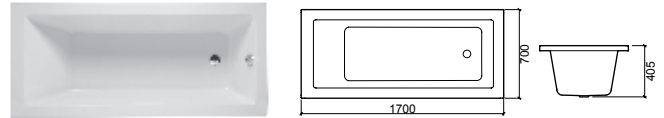

170x70

€ W/B

805800	BATHTUB BAIGNOIRE	○ 1700X700X405	220.00
	☒ [24.5Kg] ☑ a50		
82580100	WHITE KIT HYDRO BATHTUB ☒ BAIGNOIRE HYDRO KIT BLANC	☒ 1700X700X405	972.92
	☒ [47.0Kg] ☑ a50		
82580111	CHROME KIT HYDRO ☒ BATHTUB BAIGNOIRE HYDRO KIT CHROME	☒ 1700X700X405	972.92
	☒ [47.0Kg] ☑ a50