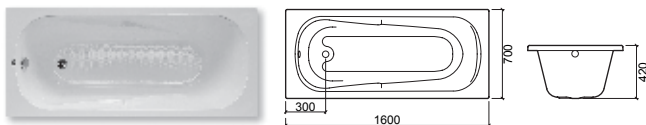

BATHTUBS
BAIGNOIRES

BATHTUBS/BAIGNOIRES

EVA

150x70

€ W/B € CR

800600	BATHTUB BAIGNOIRE	0	1500X700X420	221.67	254.95
	[17.7Kg] [V] ø50				
82060100	WHITE KIT HYDRO BATHTUB ⚙️ BAIGNOIRE HYDRO KIT BLANC	⚙️	1500X700X420	1402.35	1408.98
	[43.3Kg] [V] ø50				
82060111	CHROME KIT HYDRO ⚙️ BATHTUB BAIGNOIRE HYDRO KIT CHROME	⚙️	1500X700X420	1402.35	1408.98
	[43.3Kg] [V] ø50				

160x75

€ W/B € CR

803500	BATHTUB BAIGNOIRE	0	1600X750X420	269.43	309.69
	[18.2Kg] [V] ø50				
82350100	WHITE KIT HYDRO BATHTUB ⚙️ BAIGNOIRE HYDRO KIT BLANC	⚙️	1600X750X420	1437.43	1443.40
	[44.8Kg] [V] ø50				
82350111	CHROME KIT HYDRO ⚙️ BATHTUB BAIGNOIRE HYDRO KIT CHROME	⚙️	1600X750X420	1437.43	1443.40
	[44.8Kg] [V] ø50				

160x70

€ W/B € CR

800100	BATHTUB BAIGNOIRE	0	1600X700X420	237.19	269.55
	[19.9Kg] [V] ø50				
82010100	WHITE KIT HYDRO BATHTUB ⚙️ BAIGNOIRE HYDRO KIT BLANC	⚙️	1600X700X420	1419.75	1433.69
	[43.2Kg] [V] ø50				
82010111	CHROME KIT HYDRO ⚙️ BATHTUB BAIGNOIRE HYDRO KIT CHROME	⚙️	1600X700X420	1419.75	1433.69
	[43.2Kg] [V] ø50				