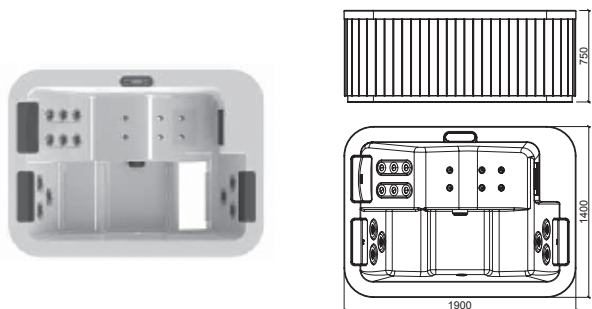

SPA 5 - 220x220

€ W/B

€ TOP

875500	SPA 5 SEATS SPA 5 PLACES	2200X910X2200	14276.41	15672.72
875523	SPA 5 SEATS W/BROWN PANEL SPA 5 PLACES A/TABLIERS BRUN [500.0Kg]	2200X910X2200	16034.25	17432.17
875503	SPA 5 SEATS W/GREY PANEL SPA 5 PLACES A/TABLIERS GRIS [500.0Kg]	2200X910X2200	16034.25	17432.17