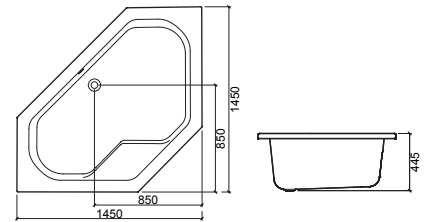

140x140

€ W/B € CR

807400	BATHTUB BAIGNOIRE	Ø 1400X1400X455	532.63	639.16
	☑ [30.0Kg] ☑ V ø50			
82740100	WHITE KIT HYDRO BATHTUB BAIGNOIRE HYDRO KIT BLANC	Ø 1400X1400X455	1744.92	1750.16
	☑ [60.5Kg] ☑ V ø50			
82740111	CHROME KIT HYDRO BATHTUB	Ø 1400X1400X455	1744.92	1750.16
	BAIGNOIRE HYDRO KIT CHROME ☑ [60.5Kg] ☑ V ø50			
84740111	TOP SYS. HYDRO BATHTUB BAIGNOIRE HYDRO SYS. TOP	Ø 1400X1400X455	4413.40	4420.30
	☑ [76.0Kg] ☑ V ø50			

BATHTUBS/BAIGNOIRES

ALFA

RIMINI

145x145

€ W/B € CR

801100	BATHTUB BAIGNOIRE	Ø 1450X1450X470	605.03	726.03
	[33.0Kg] <input type="checkbox"/> ø50			
82110100	WHITE KIT HYDRO BATHTUB BAIGNOIRE HYDRO KIT BLANC	Ø 1450X1450X470	1753.35	1761.90
	[63.5Kg] <input type="checkbox"/> ø50			
82110111	CHROME KIT HYDRO BATHTUB	Ø 1450X1450X470	1753.35	1761.90
	BAIGNOIRE HYDRO KIT CHROME [63.5Kg] <input type="checkbox"/> ø50			
84110111	TOP SYS. HYDRO BATHTUB BAIGNOIRE HYDRO SYS. TOP	Ø 1450X1450X470	4434.12	4447.93
	[69.8Kg] <input type="checkbox"/> ø50			

145x145

€ W/B € CR

801400	BATHTUB BAIGNOIRE	Ø 1450X1450X445	618.44	742.14
	[28.2Kg] <input type="checkbox"/> ø50			

BATHTUBS
BAIGNOIRES

SHORTLINE

100x70

€ W/B

806300	BATHTUB BAIGNOIRE	0	1000X700X395	253.42
	☑ [26.0Kg] V a50			
806300AD/AE	BATHTUB W/FRONTAL PANEL	0	1000X700X395	333.07
	☑ [28.0Kg] V a50			
806300CD/CE	BATHTUB W/FRONTAL PANEL AND LATERAL	0	1000X700X395	419.96
	☑ [29.5Kg] V a50			