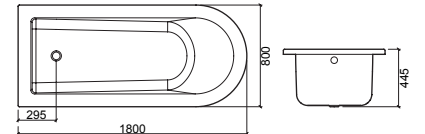

180x80

€ W/B

804500	BATHTUB BAIGNOIRE	○ 1800X800X445	531.34
	[27.0Kg] [V] ø50		
82450100	WHITE KIT HYDRO BATHTUB ⚙️ BAIGNOIRE HYDRO KIT BLANC	○ 1800X800X445	1921.35
	[50.0Kg] [V] ø50		
82450111	CHROME KIT HYDRO BATHTUB BAIGNOIRE HYDRO KIT CHROME	⚙️ 1800X800X445	1921.35
	[50.0Kg] [V] ø50		
804505	WICA PANEL TABLIER WICA		1174.72
	[30.5Kg]