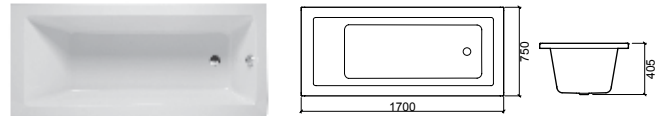

170x75

€ W/B

805900	BATHTUB BAIGNOIRE	○ 1700X750X405	231.70
	☒ [26.5Kg] ☑ a50		
82590100	WHITE KIT HYDRO BATHTUB ☒ BAIGNOIRE HYDRO KIT BLANC	☒ 1700X750X405	981.35
	☒ [49.0Kg] ☑ a50		
82590111	CHROME KIT HYDRO ☒ BATHTUB BAIGNOIRE HYDRO KIT CHROME	☒ 1700X750X405	981.35
	☒ [49.0Kg] ☑ a50