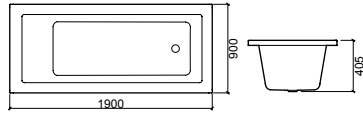

190x90

€ W/B

806200	BATHTUB BAIGNOIRE	0	1900X900X405	275.14
	[31.5Kg] ☐ ø50			
82620100	WHITE KIT HYDRO BATHTUB ☒ BAIGNOIRE HYDRO KIT BLANC		1900X900X405	1033.37
	[58.5Kg] ☐ ø50			
82620111	CHROME KIT HYDRO ☒ BATHTUB BAIGNOIRE HYDRO KIT CHROME		1900X900X405	1033.37
	[58.5Kg] ☐ ø50			
846201	TOP SYS. HYDRO BATHTUB ☒ BAIGNOIRE HYDRO SYS. TOP		1900X900X405	3008.73
	☐ ø50