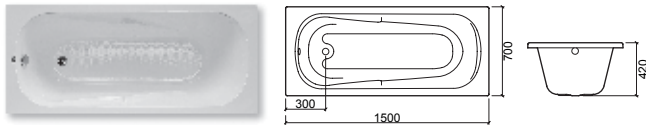

BATHTUBS
BAIGNOIRES

BATHTUBS/BAIGNOIRES

EVA

150x70

€ W/B € CR

800600	BATHTUB BAIGNOIRE	0	1500X700X420	221.67	254.95
	[17.7Kg] [V] ø50				
82060100	WHITE KIT HYDRO BATHTUB ⚙️ BAIGNOIRE HYDRO KIT BLANC	⚙️	1500X700X420	1402.35	1408.98
	[43.3Kg] [V] ø50				
82060111	CHROME KIT HYDRO ⚙️ BATHTUB BAIGNOIRE HYDRO KIT CHROME	⚙️	1500X700X420	1402.35	1408.98
	[43.3Kg] [V] ø50				

160x75

€ W/B € CR

803500	BATHTUB BAIGNOIRE	0	1600X750X420	269.43	309.69
	[18.2Kg] [V] ø50				
82350100	WHITE KIT HYDRO BATHTUB ⚙️ BAIGNOIRE HYDRO KIT BLANC	⚙️	1600X750X420	1437.43	1443.40
	[44.8Kg] [V] ø50				
82350111	CHROME KIT HYDRO ⚙️ BATHTUB BAIGNOIRE HYDRO KIT CHROME	⚙️	1600X750X420	1437.43	1443.40
	[44.8Kg] [V] ø50				