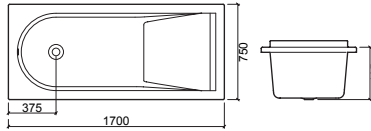

170x75 € W/B € CR

- 800200** **BATHTUB BAIGNOIRE** 1700X750X440 **261.53** **300.87**
 [25.8Kg] **ø50**
- 82020100** **WHITE KIT HYDRO BATHTUB BAIGNOIRE HYDRO KIT BLANC** 1700X750X440 **1445.30** **1452.34**
 [50.7Kg] **ø50**
- 82020111** **CHROME KIT HYDRO BATHTUB BAIGNOIRE HYDRO KIT CHROME** 1700X750X440 **1445.30** **1452.34**
 [50.7Kg] **ø50**

BATHTUBS BAIGNOIRES

BATHTUBS/BAIGNOIRES

REFLEX

EASY

170x75

€ W/B € CR

805000	BATHTUB BAIGNOIRE	0	1700X750X415	340.31	399.69
	[22.7Kg] [V] ø70				
82500100	WHITE KIT HYDRO BATHTUB ⚙️ BAIGNOIRE HYDRO KIT BLANC	⚙️	1700X750X415	1448.39	1467.22
	[52.0Kg] [V] ø70				
82500111	CHROME KIT HYDRO BATHTUB	⚙️	1700X750X415	1448.39	1467.22
	BAIGNOIRE HYDRO KIT CHROME [52.0Kg] [V] ø70				
84500111	TOP SYS. HYDRO BATHTUB ⚙️ BAIGNOIRE HYDRO SYS. TOP	⚙️	1700X750X415	3810.39	3859.92
	[65.0Kg] [V] ø70				

170x70

NEW

€ W/B € CR

806800	BATHTUB BAIGNOIRE	0	1700X700X405	221.42	255.13
	[18.5Kg] [V] ø50				
82680100	WHITE KIT HYDRO BATHTUB ⚙️ BAIGNOIRE HYDRO KIT BLANC	⚙️	1700X700X405	1365.55	1365.55
	[38.5Kg] [V] ø50				
82680111	CHROME KIT HYDRO BATHTUB	⚙️	1700X700X405	1365.55	1365.55
	BAIGNOIRE HYDRO KIT CHROME [38.5Kg] [V] ø50				