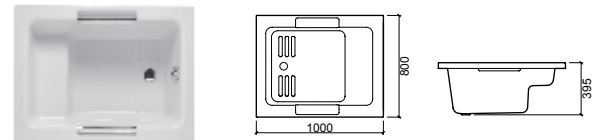

100x70

€ W/B

806300	BATHTUB BAIGNOIRE	0	1000X700X395	253.42
	☑ [26.0Kg] V a50			
806300AD/AE	BATHTUB W/FRONTAL PANEL	0	1000X700X395	333.07
	☑ [28.0Kg] V a50			
806300CD/CE	BATHTUB W/FRONTAL PANEL AND LATERAL	0	1000X700X395	419.96
	☑ [29.5Kg] V a50			

100x80

€ W/B

806500	BATHTUB BAIGNOIRE	0	1000X800X395	282.39
	☑ [28.5Kg] V a50			
806500AD/AE	BATHTUB W/FRONTAL PANEL	0	1000X800X395	376.51
	☑ [30.5Kg] V a50			
806500CD/CE	BATHTUB W/FRONTAL PANEL AND LATERAL	0	1000X800X395	448.92
	☑ [32.5Kg] V a50