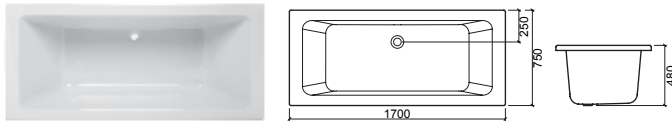

€ CR

805606	VÉRTICE HEADREST APPUI-TÊTE VÉRTICE	269X176X60	78.73
		CR. BLACK/NOIR	

BATHTUBS
BAIGNOIRES

BATHTUBS/BAIGNOIRES

PLAN

170x75

€ W/B € CR

803600	BATHTUB BAIGNOIRE	○ 1700X750X480	407.64	468.79
	[22.7Kg] [V] ø70			
82360100	WHITE KIT HYDRO BATHTUB ☞ BAIGNOIRE HYDRO KIT BLANC	☞ 1700X750X480	1361.95	1379.65
	[68.2Kg] [V] ø70			
82360111	CHROME KIT HYDRO ☞ BATHTUB BAIGNOIRE HYDRO KIT CHROME	☞ 1700X750X480	1361.95	1379.65
	[68.2Kg] [V] ø70			