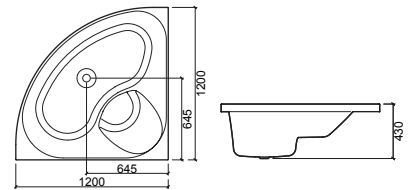

180x80

€ W/B € CR

803300	BATHTUB BAIGNOIRE	○ 1800X800X500	496.89	571.42
	[28.6Kg] [V] ø70			
82330100	WHITE KIT HYDRO BATHTUB ☞ BAIGNOIRE HYDRO KIT BLANC	☞ 1800X800X500	1458.13	1476.99
	[52.0Kg] [V] ø70			
82330111	CHROME KIT HYDRO ☞ BATHTUB BAIGNOIRE HYDRO KIT CHROME	☞ 1800X800X500	1458.13	1476.99
	[52.0Kg] [V] ø70			
84330111	TOP SYS. HYDRO BATHTUB ☞ BAIGNOIRE HYDRO SYS. TOP	☞ 1800X800X500	4064.80	4117.63
	[60.0Kg] [V] ø70			

BATHTUBS/BAIGNOIRES

DUNA

SKIN

160x90

€ W/B € CR

802100	RIGHT BATHTUB BAIGNOIRE DROITE	○ 1600X900X475	461.77	554.12
	[22.6Kg] ø70			
82210100	WHITE KIT RIGHT HYDRO BATHTUB BAIGNOIRE HYDRO KIT BLANC DROITE	☉ 1600X900X475	1418.65	1702.37
	ø70			
82210111	CHROME KIT RIGHT HYDRO BATHTUB BAIGNOIRE HYDRO KIT CHROME DROITE	☉ 1600X900X475	1418.65	1702.37
	ø70			
842101	RIGHT TOP SYS. HYDRO BATHTUB BAIGNOIRE HYDRO SYS. TOP DROITE	☉ 1600X900X475	3882.41	3932.88
	ø70			

120x120

€ W/B € CR

801200	BATHTUB BAIGNOIRE	○ 1200X1200X430	373.52	448.22
	[22.7Kg] ø50			
82120100	WHITE KIT HYDRO BATHTUB BAIGNOIRE HYDRO KIT BLANC	☉ 1200X1200X430	1321.70	1326.38
	[44.7Kg] ø50			
82120111	CHROME KIT HYDRO BATHTUB BAIGNOIRE HYDRO KIT CHROME	☉ 1200X1200X430	1321.70	1326.38
	[44.7Kg] ø50			