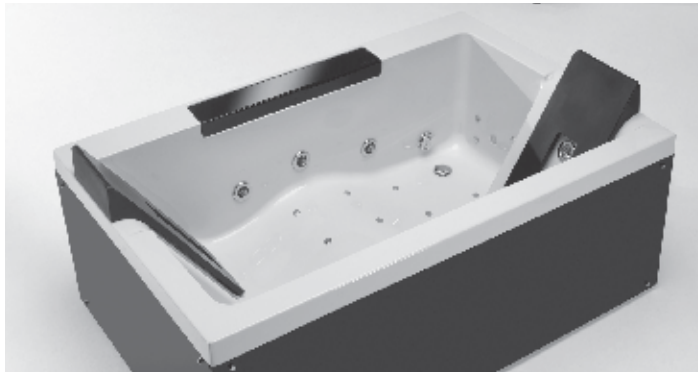

TWOSPACE

180x120

€ W/B

805200	BATHTUB WITHOUT HYDRO BAIGNOIRE SANS HYDRO	0	1800X1200X545	876.02
	[79.0Kg]			
8652031100	BATHTUB BAIGNOIRE		1800X1200X545	6144.69
	[152.0Kg]			
8652031100A	BATHTUB BAIGNOIRE [W/1 PANEL 180 | A/1 TABLIER 180]		1800X1200X545	7198.94
	[163.0Kg]			
8652031100B	BATHTUB BAIGNOIRE [W/2 PANELS 180+120 | A/2 TABLIERS 180+120]		1800X1200X545	7951.97
	[171.0Kg]			
8652031100C	BATHTUB BAIGNOIRE [W/3 PANELS (2X)180+120 | A/3 TABLIERS (2X)180+120]		1800X1200X545	9006.20
	[179.0Kg]			
8652031100E	BATHTUB BAIGNOIRE [W/3 PANELS (2X)120+180 | A/3 TABLIERS (2X)120+180]		1800X1200X545	8809.73
	[182.0Kg]			
8652031100F	BATHTUB BAIGNOIRE [W/4 PANELS (2X)180+(2X)120 | A/4 TABLIERS (2X)180+(2X)120]		1800X1200X545	9638.74
	[190.0Kg]			

€ CR

805206	TWOSPACE BACK SUPPORT PLANCHE DORSALE TWOSPACE	320X90X755	262.80
	CR. BLACK/NOIR